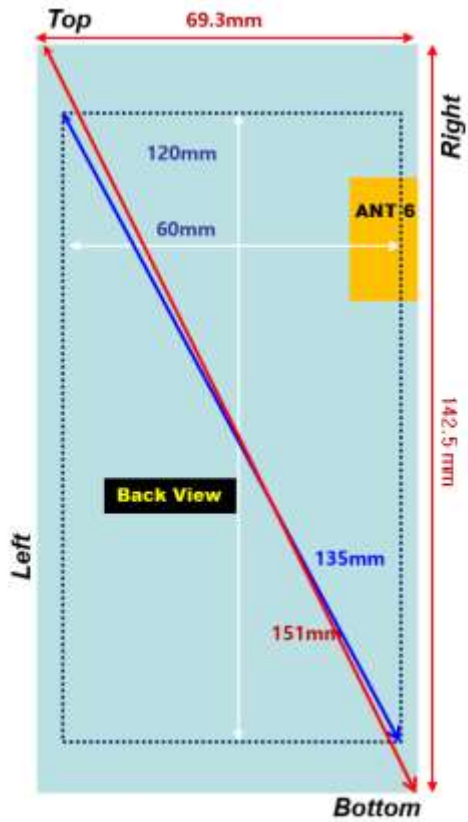

## Antenna and Device Information

Antenna	Mode	Band
ANT6	WIFI	2.4G

## SAR Test Setup Photographs

■ Test Setup Photo (Left All)

■ Test Setup Photo (Left Touch/Tilt)

■ **Test Setup Photo (Right All)**

■ Test Setup Photo (Right Touch/Tilt)

■ Test Setup Photo (Body All)

■ **Test Setup Photo (Rear)**

**[Distance of 1.0 cm from the EUT]**