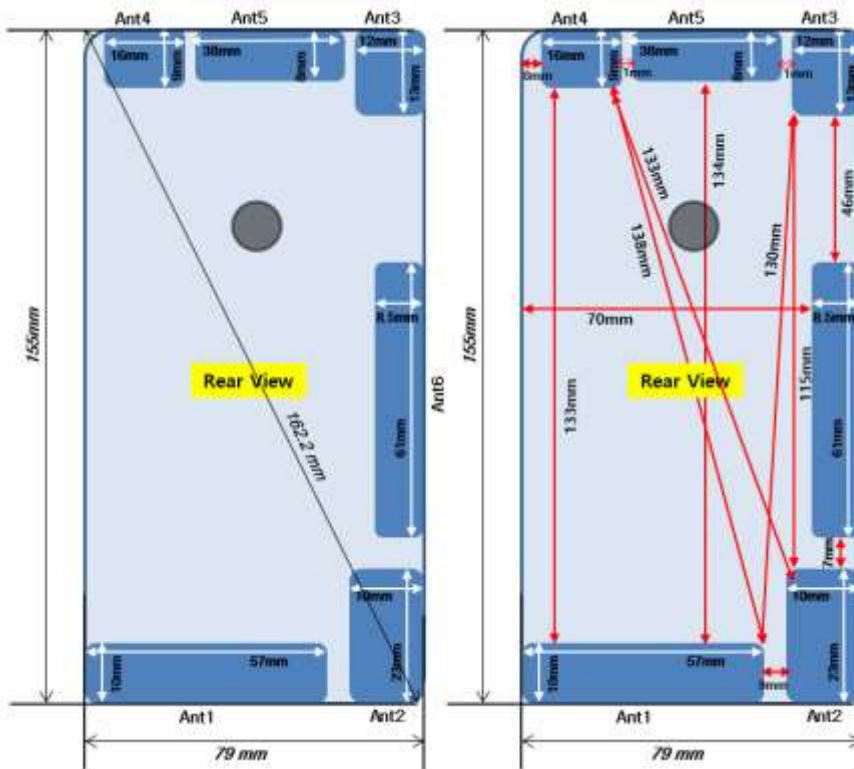

## Antenna and Device Information

<b>[ANT1] TX,RX</b> LTE : B6,B7 GSM : 850 WCDMA : B5
<b>[ANT2] TX,RX</b> LTE : B2,B4 GSM : 1900 WCDMA : B2, B4
<b>[ANT3] RX only</b> GPS
<b>[ANT4] TX,RX</b> WIFI 2.4G antenna
<b>[ANT5] RX only</b> LTE : B2,B4,B7 WCDMA : B2, B4
<b>[ANT6] RX only</b> LTE : B5 WCDMA : B5

## SAR Test Setup Photographs

■ Test Setup Photo (Left All)

■ Test Setup Photo (Left Touch/Tilt)

■ Test Setup Photo (Right All)

■ Test Setup Photo (Right Touch/Tilt)

■ Test Setup Photo (Body All)

■ Test Setup Photo (Rear)

[Distance of 1.0 cm from the EUT]

■ Test Setup Photo (Front)

[Distance of **1.0 cm** from the EUT]

■ Test Setup Photo (Left)

[Distance of 1.0 cm from the EUT]

■ Test Setup Photo (Right)

[Distance of 1.0 cm from the EUT]

■ Test Setup Photo(Top)

[Distance of 1.0 cm from the EUT]

■ **Test Setup Photo(Bottom)**

**[Distance of 1.0 cm from the EUT]**