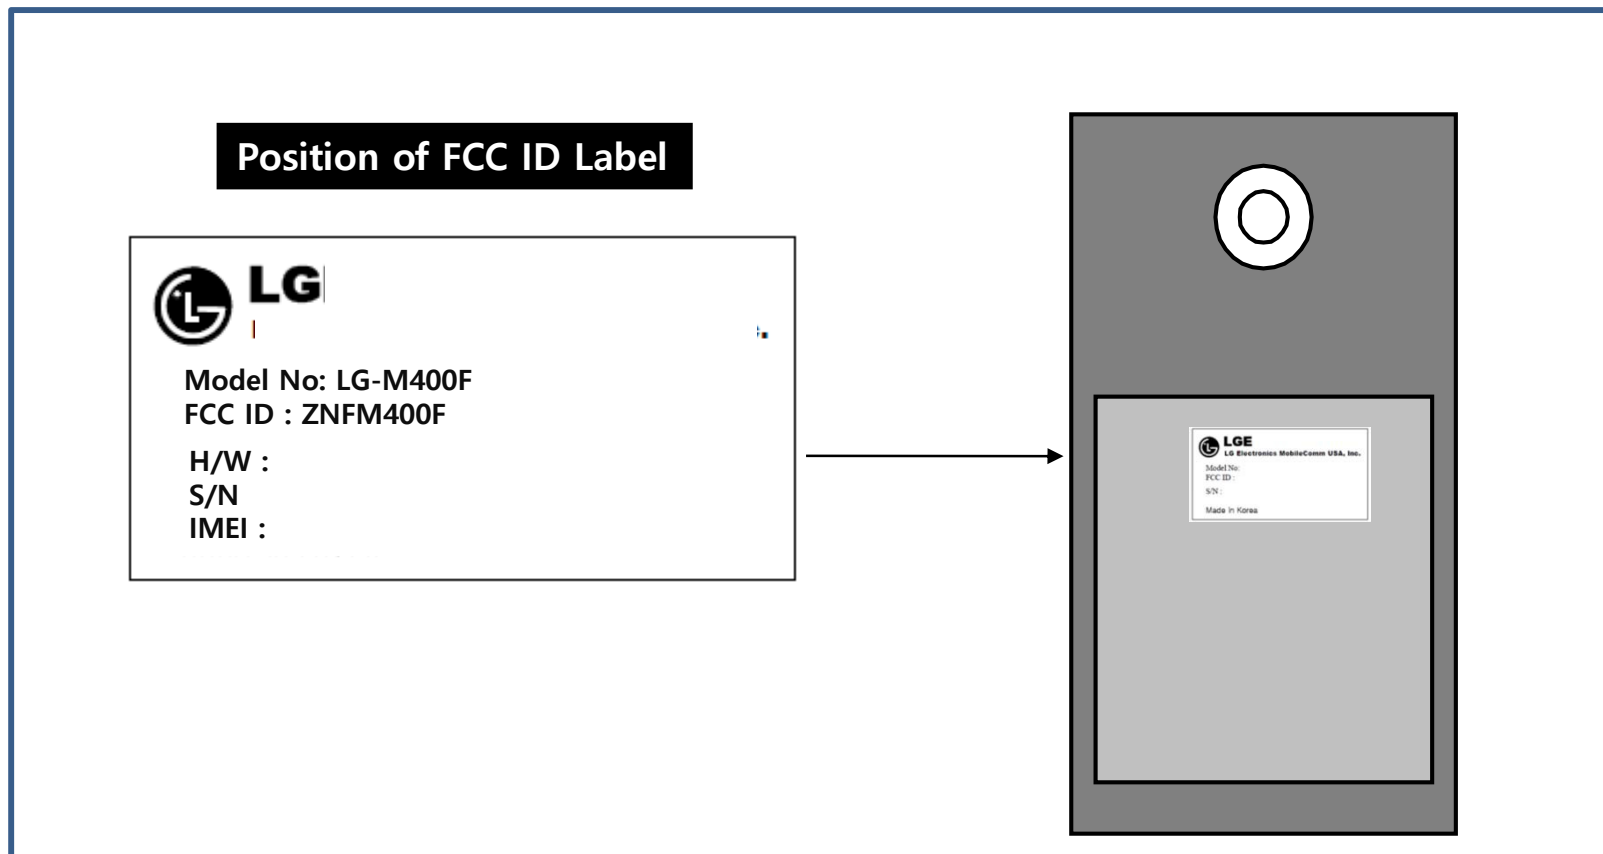

※ LG-M400F FCC ID Label Form

Location :

FCC ID Label is attached inside of the battery compartment.

* Note!

We, LG Electronics Mobile Comm USA, state that our device, FCC ID: ZNFM400F, has a battery and has a FCC ID label inside of the battery compartment. Additionally, the battery will not be assembled with the device when delivery, so FCC ID label is visible to the users as they purchase the product and install the battery. The label is attached permanently to the EUT by an adhesive since the adhesive is a permanent type with strong strength.