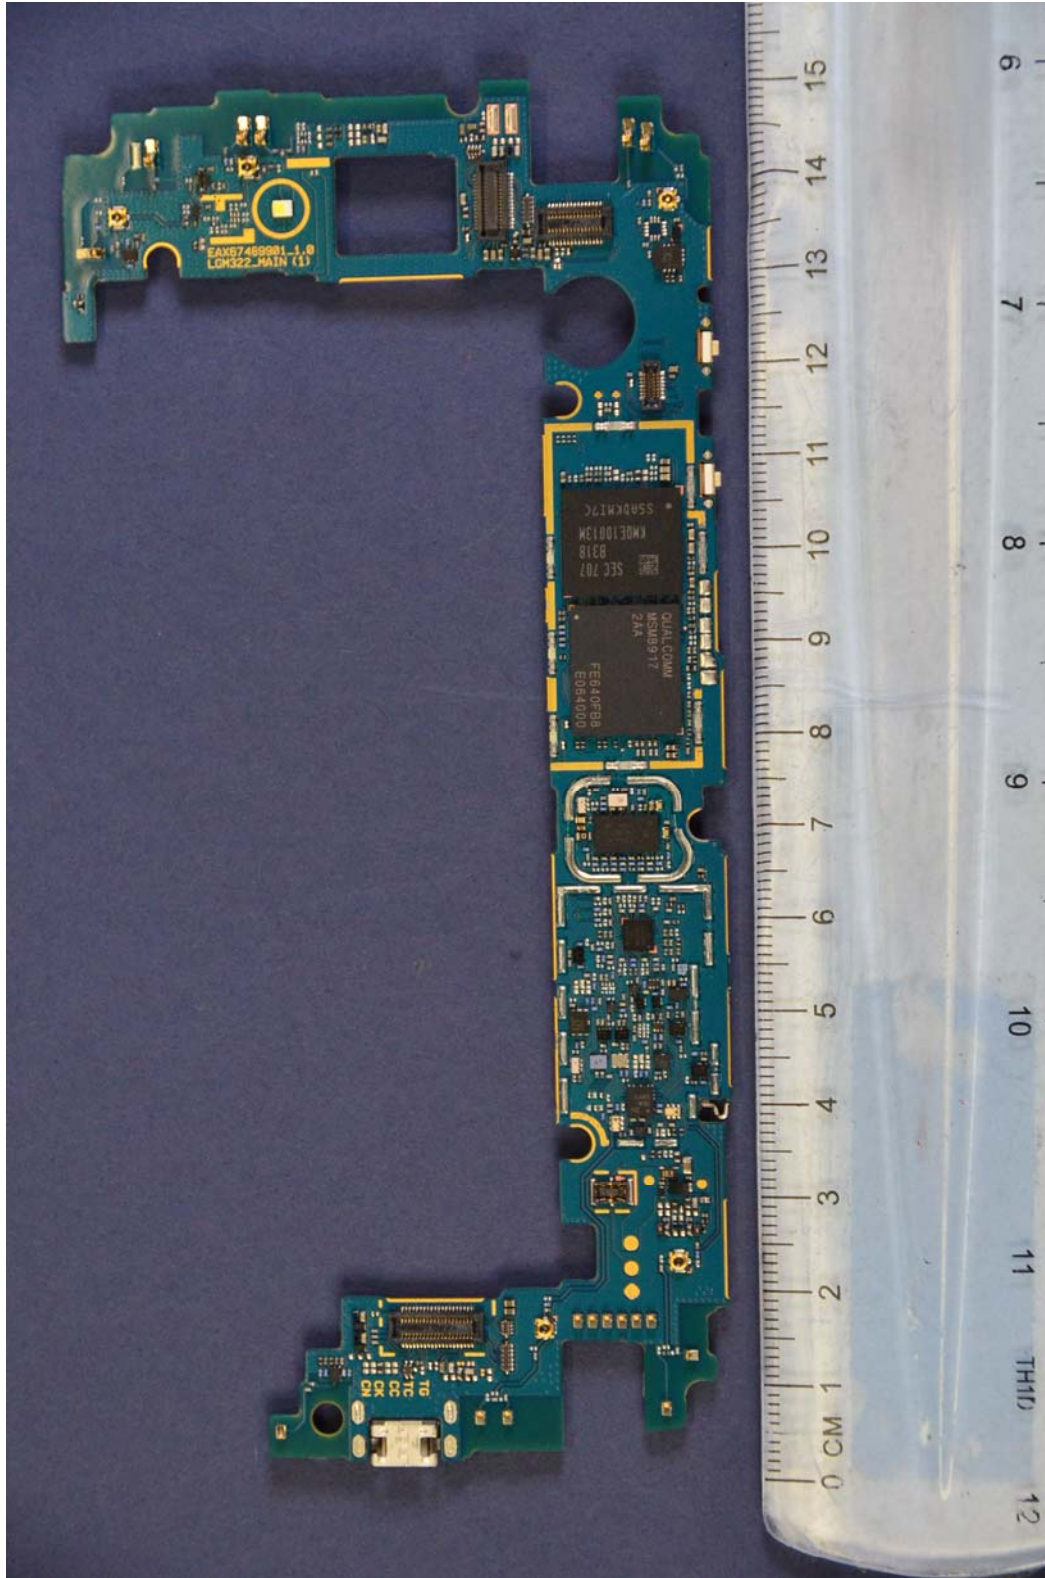

INTERNAL PHOTOGRAPHS

	<p>LG Electronics MobileComm U.S.A FCC ID: ZNFM322</p>	<p>Model: LG-M322</p>
<p>Internal Photos</p>	<p>EUT Type: Portable Handset</p>	<p>Page 1 of 7</p>

	<p>LG Electronics MobileComm U.S.A FCC ID: ZNFM322</p>	<p>Model: LG-M322</p>
<p>Internal Photos</p>	<p>EUT Type: Portable Handset</p>	<p>Page 2 of 7</p>

	LG Electronics MobileComm U.S.A FCC ID: ZNFM322	Model: LG-M322
Internal Photos	EUT Type: Portable Handset	Page 3 of 7

	LG Electronics MobileComm U.S.A FCC ID: ZNFM322	Model: LG-M322
Internal Photos	EUT Type: Portable Handset	Page 5 of 7

	<p>LG Electronics MobileComm U.S.A FCC ID: ZNFM322</p>	<p>Model: LG-M322</p>
<p>Internal Photos</p>	<p>EUT Type: Portable Handset</p>	<p>Page 6 of 7</p>

	LG Electronics MobileComm U.S.A FCC ID: ZNFM322	Model: LG-M322
Internal Photos	EUT Type: Portable Handset	Page 7 of 7