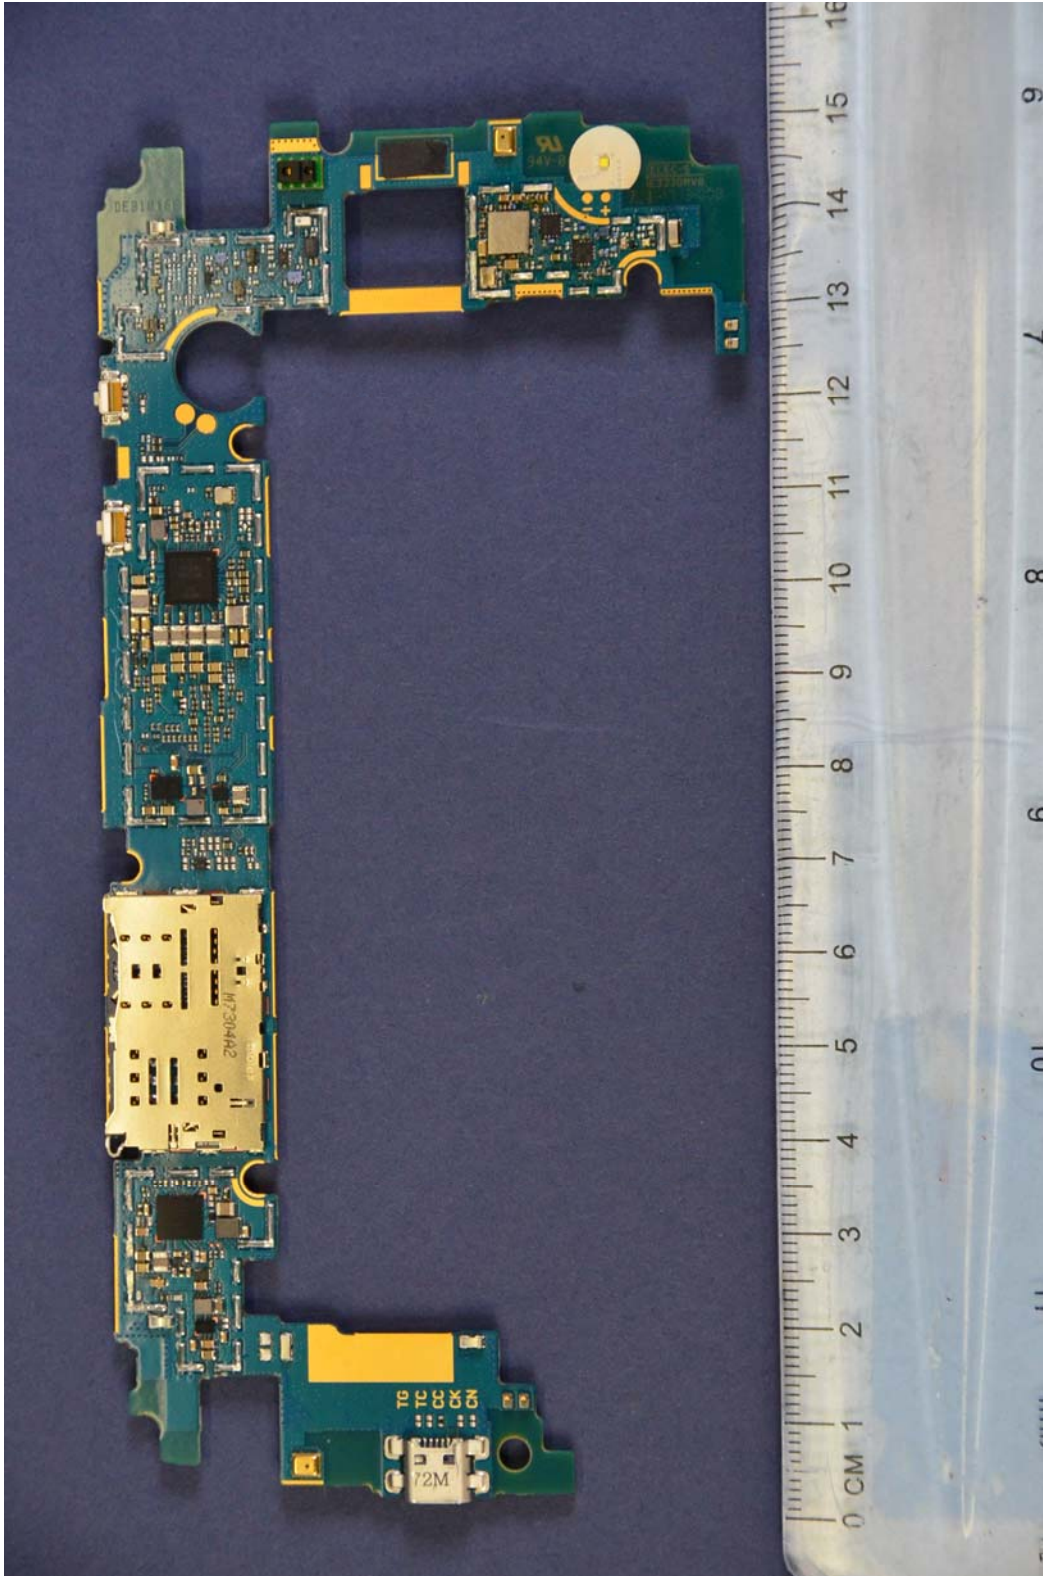

INTERNAL PHOTOGRAPHS

	<p>LG Electronics MobileComm U.S.A FCC ID: ZNFM322</p>	<p>Model: LG-M322</p>
<p>Internal Photos</p>	<p>EUT Type: Portable Handset</p>	<p>Page 1 of 7</p>

	<p>LG Electronics MobileComm U.S.A FCC ID: ZNFM322</p>	<p>Model: LG-M322</p>
<p>Internal Photos</p>	<p>EUT Type: Portable Handset</p>	<p>Page 2 of 7</p>

	LG Electronics MobileComm U.S.A FCC ID: ZNFM322	Model: LG-M322
Internal Photos	EUT Type: Portable Handset	Page 3 of 7

	LG Electronics MobileComm U.S.A FCC ID: ZNFM322	Model: LG-M322
Internal Photos	EUT Type: Portable Handset	Page 5 of 7

	<p>LG Electronics MobileComm U.S.A FCC ID: ZNFM322</p>	<p>Model: LG-M322</p>
<p>Internal Photos</p>	<p>EUT Type: Portable Handset</p>	<p>Page 6 of 7</p>

	LG Electronics MobileComm U.S.A FCC ID: ZNFM322	Model: LG-M322
Internal Photos	EUT Type: Portable Handset	Page 7 of 7