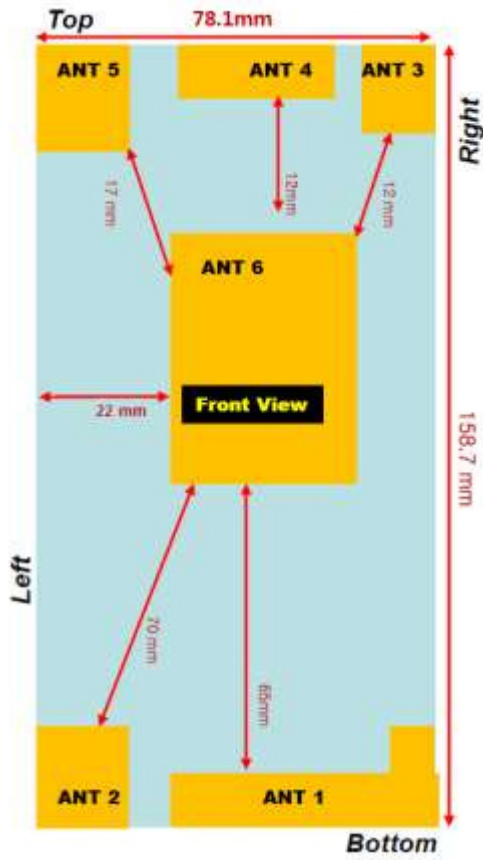

④ ANT 4
WCDMA B2/B5 DRX (Rx only)

⑤ ANT 5
GPS

⑥ ANT 6
NFC

MODE	BAND	TX(MHz)
NFC	-	13.56MHz