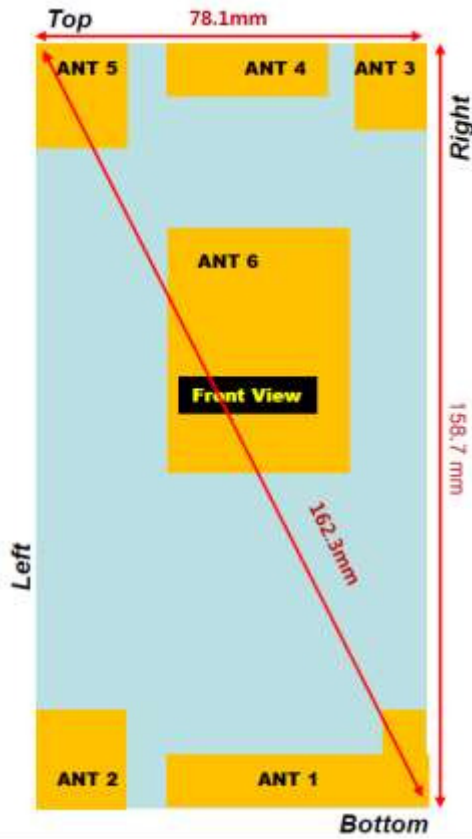

Antenna and Device Information

- ① ANT 1
WCDMA B5
GSM850
- ② ANT 2
WCDMA B2
PCS1900
- ③ ANT 3
BT/WiFi
- ④ ANT 4
WCDMA B2/B5 DRX (Rx only)
- ⑤ ANT 5
GPS
- ⑥ ANT 6
NFC

- ① WCDMA B5
GSM GSM850

MODE	BAND	TX(MHz)
WCDMA	FDD5	824-849
GSM	GSM850	824-849

SAR Test Setup Photographs

■ Test Setup Photo (Left All)

■ Test Setup Photo (Left Touch/Tilt)

■ Test Setup Photo (Right All)

■ Test Setup Photo (Right Touch/Tilt)

■ Test Setup Photo (Body All)

■ **Test Setup Photo (Rear)**

[Distance of 1.0 cm from the EUT]

■ Test Setup Photo (Front)

[Distance of **1.0 cm** from the EUT]

■ Test Setup Photo (Left)

[Distance of 1.0 cm from the EUT]

■ Test Setup Photo (Right)

[Distance of 1.0 cm from the EUT]

■ **Test Setup Photo(Top)**

[Distance of 1.0 cm from the EUT]

■ **Test Setup Photo(Bottom)**

[Distance of 1.0 cm from the EUT]