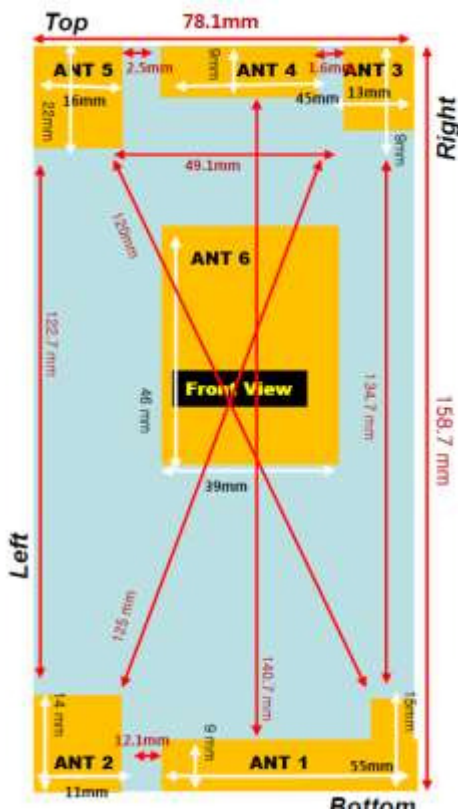

Antenna and Device Information

- ① ANT 1
WCDMA B5
GSM850
- ② ANT 2
WCDMA B2
PCS1900
- ③ ANT 3
BT/WiFi
- ④ ANT 4
WCDMA B2/B5 DRX (Rx only)
- ⑤ ANT 5
GPS
- ⑥ ANT 6
NFC

- ① WCDMA B5
GSM GSM850

MODE	BAND	TX(MHz)
WCDMA	FDD5	824-849
GSM	GSM850	824-849

SAR Test Setup Photographs

■ Test Setup Photo (Left All)

■ Test Setup Photo (Left Touch/Tilt)

■ Test Setup Photo (Right All)

■ Test Setup Photo (Right Touch/Tilt)

■ Test Setup Photo (Body All)

■ **Test Setup Photo (Rear)**

[Distance of 1.0 cm from the EUT]

■ Test Setup Photo (Front)

[Distance of **1.0 cm** from the EUT]

■ Test Setup Photo (Left)

[Distance of 1.0 cm from the EUT]

■ Test Setup Photo (Right)

[Distance of 1.0 cm from the EUT]

■ **Test Setup Photo(Top)**

[Distance of 1.0 cm from the EUT]

■ **Test Setup Photo(Bottom)**

[Distance of 1.0 cm from the EUT]