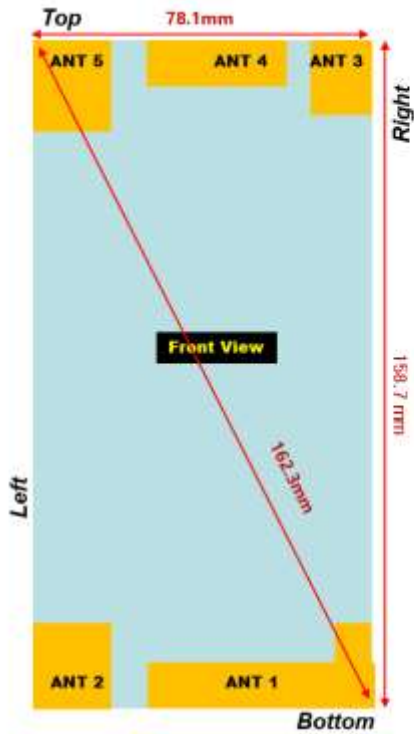

## Antenna and Device Information

- ① ANT 1  
LTE B5, B7, B13, B17  
WCDMA B5  
GSM850
- ② ANT 2  
LTE B2, B4  
WCDMA B2, B4  
PCS1900
- ③ ANT 3  
BT/WIFI
- ④ ANT 4  
LTE B2 /B4/ B5 / B13 / B17 MIMO (Rx only)  
WCDMA B2/B4/B5 DRX (Rx only)
- ⑤ ANT 5  
LTE B7 MIMO (RX only)  
GPS

- ① ANT 1  
LTE B5, B7, B13, B17  
WCDMA B5  
GSM850

	MODE	BAND	TX(MHz)
LTE		B7	2500-2570
		B5	824-849
		B13	777-787
WCDMA		FDD5	824-849
		GSM850	824-849

- ② ANT 2  
LTE B2, B4  
WCDMA B2, B4  
PCS1900

	MODE	BAND	TX(MHz)
LTE		B2	1850-1910
		B4	1710-1755
WCDMA		FDD2	1850-1910
		FDD4	1710-1755
GSM		PCS1900	1850-1910

**[Distance of 1.0 cm from the EUT]**

■ **Test Setup Photo (Front)**

[Distance of **1.0 cm** from the EUT]

■ Test Setup Photo (Left)

[Distance of 1.0 cm from the EUT]

■ Test Setup Photo (Right)

[Distance of 1.0 cm from the EUT]

■ **Test Setup Photo(Top)**

**[Distance of 1.0 cm from the EUT]**

■ **Test Setup Photo(Bottom)**

**[Distance of 1.0 cm from the EUT]**