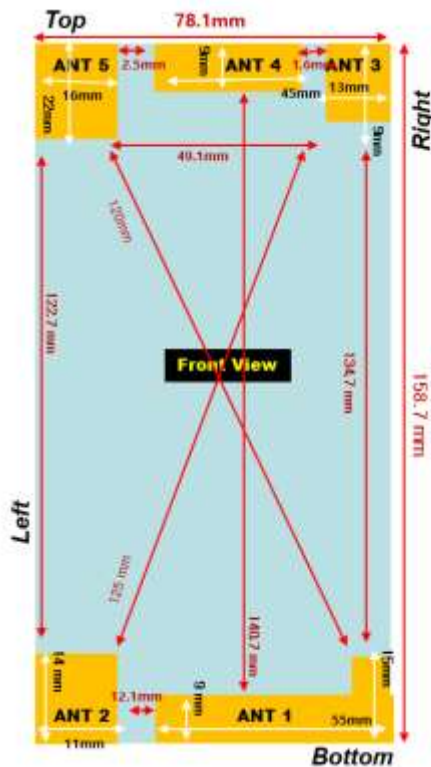

## Antenna and Device Information

- ① ANT 1  
LTE B5, B7, B13, B17  
WCDMA B5  
GSM850
- ② ANT 2  
LTE B2, B4  
WCDMA B2, B4  
PCS1900
- ③ ANT 3  
BT/WIFI
- ④ ANT 4  
LTE B2 /B4/ B5 / B13 / B17 MIMO (Rx only)  
WCDMA B2/B4/B5 DRX (Rx only)
- ⑤ ANT 5  
LTE B7 MIMO (RX only)  
GPS

## SAR Test Setup Photographs

■ **Test Setup Photo (Left All)**

■ Test Setup Photo (Left Touch/Tilt)

■ **Test Setup Photo (Right All)**

■ Test Setup Photo (Right Touch/Tilt)

■ Test Setup Photo (Body All)

■ **Test Setup Photo (Rear)**

**[Distance of 1.0 cm from the EUT]**

■ **Test Setup Photo (Front)**

[Distance of **1.0 cm** from the EUT]

■ Test Setup Photo (Left)

[Distance of 1.0 cm from the EUT]

■ Test Setup Photo (Right)

[Distance of 1.0 cm from the EUT]

■ **Test Setup Photo(Top)**

**[Distance of 1.0 cm from the EUT]**

■ **Test Setup Photo(Bottom)**

**[Distance of 1.0 cm from the EUT]**