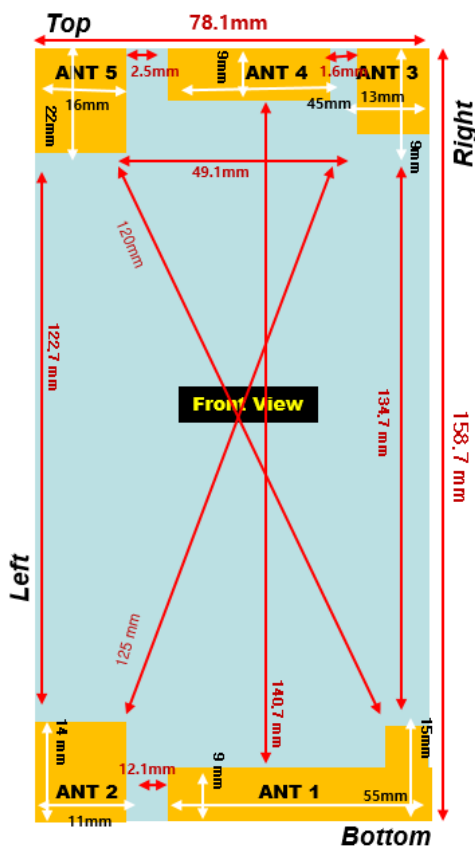

Antenna and Device Information

- ① ANT 1
LTE B5, B7
WCDMA B5
GSM850
- ② ANT 2
LTE B2, B4
WCDMA B2, B4
PCS1900
- ③ ANT 3
BT/WiFi
- ④ ANT 4
LTE B2 /B4/ B5 MIMO (Rx only)
WCDMA B2/B4/B5 DRX (Rx only)
- ⑤ ANT 5
LTE B7 MIMO (RX only)
GPS

■ Test Setup Photo (Left All)

■ Test Setup Photo (Left Touch/Tilt)

■ Test Setup Photo (Right All)

■ Test Setup Photo (Right Touch/Tilt)

■ Test Setup Photo (Body All)

■ **Test Setup Photo (Rear)**

[Distance of 1.0 cm from the EUT]

■ Test Setup Photo (Front)

[Distance of **1.0 cm** from the EUT]

■ Test Setup Photo (Left)

[Distance of 1.0 cm from the EUT]

■ Test Setup Photo (Right)

[Distance of 1.0 cm from the EUT]

■ Test Setup Photo(Top)

[Distance of 1.0 cm from the EUT]

■ **Test Setup Photo(Bottom)**

[Distance of 1.0 cm from the EUT]