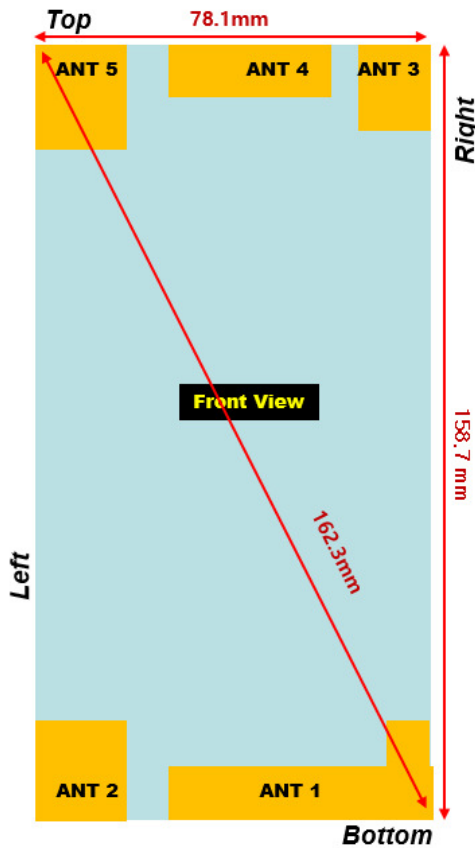

Antenna and Device Information

- ① ANT 1
LTE B5, B7
WCDMA B5
GSM850
- ② ANT 2
LTE B2, B4
WCDMA B2, B4
PCS1900
- ③ ANT 3
BT/WiFi
- ④ ANT 4
LTE B2 /B4/ B5 MIMO (Rx only)
WCDMA B2/B4/B5 DRX (Rx only)
- ⑤ ANT 5
LTE B7 MIMO (RX only)
GPS

■ Test Setup Photo (Left All)

■ Test Setup Photo (Left Touch/Tilt)

■ Test Setup Photo (Right All)

■ Test Setup Photo (Right Touch/Tilt)

■ Test Setup Photo (Body All)

■ **Test Setup Photo (Rear)**

[Distance of 1.0 cm from the EUT]

■ Test Setup Photo (Front)

[Distance of **1.0 cm** from the EUT]

■ Test Setup Photo (Left)

[Distance of 1.0 cm from the EUT]

■ Test Setup Photo (Right)

[Distance of 1.0 cm from the EUT]

■ Test Setup Photo(Top)

[Distance of 1.0 cm from the EUT]

■ **Test Setup Photo(Bottom)**

[Distance of 1.0 cm from the EUT]