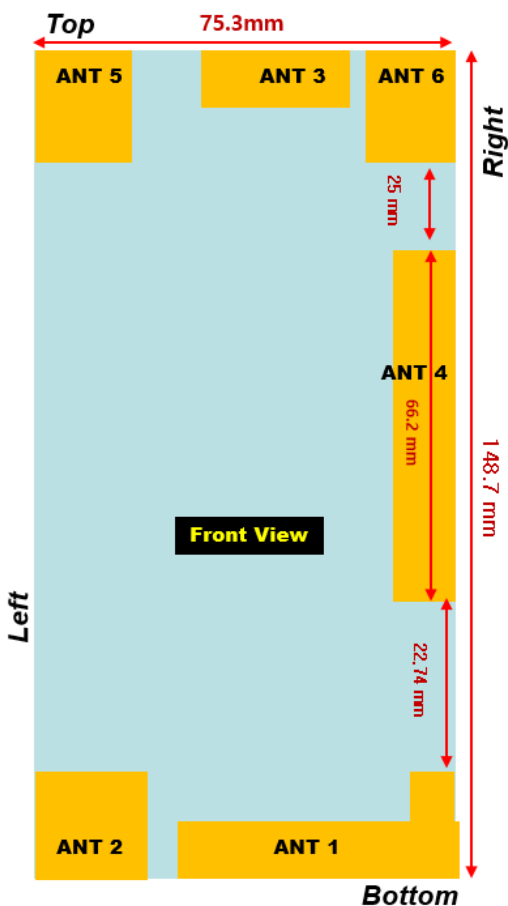

① LTE B7
WCDMA B5
GSM GSM850

MODE	BAND	TX(MHz)
LTE	B7	2500-2570
WCDMA	FDD5	824-849
GSM	GSM850	824-849

② ANT 2

WCDMA B2
PCS1900

MODE	BAND	TX(MHz)
LTE		
WCDMA	FDD2	1,850-1,910
GSM	PCS1900	1850-1910

③ ANT 3
WCDMA B2 DRX (Rx only)

④ ANT 4
WCDMA B5 DRX (Rx only)

⑤ ANT 5
LTE B7 MIMO (RX only)
GPS

⑥ ANT 6
BT/WIFI

SAR Test Setup Photographs

■ Test Setup Photo (Left All)

■ Test Setup Photo (Left Touch/Tilt)

■ Test Setup Photo (Right All)

■ Test Setup Photo (Right Touch/Tilt)

■ Test Setup Photo (Body All)

■ Test Setup Photo (Rear)

[Distance of 1.0 cm from the EUT]

■ Test Setup Photo (Front)

[Distance of 1.0 cm from the EUT]

■ Test Setup Photo (Left)

[Distance of 1.0 cm from the EUT]

■ Test Setup Photo (Right)

[Distance of 1.0 cm from the EUT]

■ Test Setup Photo(Top)

[Distance of 1.0 cm from the EUT]

■ **Test Setup Photo(Bottom)**

[Distance of 1.0 cm from the EUT]