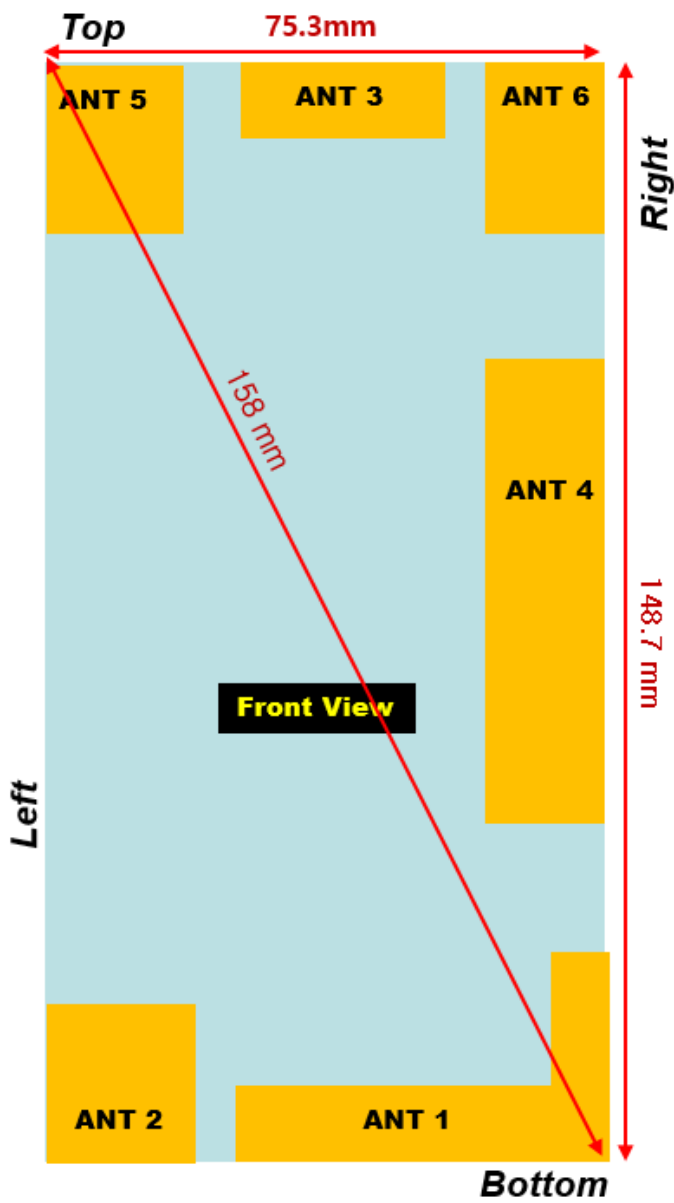

Antenna and Device Information

- ① ANT 1
LTE B7
WCDMA B5
GSM850
- ② ANT 2
WCDMA B2
PCS1900
- ③ ANT 3
WCDMA B2 DRX (Rx only)
- ④ ANT 4
WCDMA B5 DRX (Rx only)
- ⑤ ANT 5
LTE B7 MIMO (RX only)
GPS
- ⑥ ANT 6
BT/WIFI

① LTE B7
WCDMA B5
GSM GSM850

MODE	BAND	TX(MHz)
LTE	B7	2500-2570
WCDMA	FDD5	824-849
GSM	GSM850	824-849

② ANT 2

WCDMA B2
PCS1900

MODE	BAND	TX(MHz)
LTE		
WCDMA	FDD2	1,850-1,910
GSM	PCS1900	1850-1910

③ ANT 3
WCDMA B2 DRX (Rx only)

■ Test Setup Photo (Body All)

■ Test Setup Photo (Rear)

[Distance of 1.0 cm from the EUT]

■ Test Setup Photo (Front)

[Distance of 1.0 cm from the EUT]

■ Test Setup Photo (Left)

[Distance of 1.0 cm from the EUT]

■ Test Setup Photo (Right)

[Distance of 1.0 cm from the EUT]

■ Test Setup Photo(Top)

[Distance of 1.0 cm from the EUT]

■ **Test Setup Photo(Bottom)**

[Distance of 1.0 cm from the EUT]