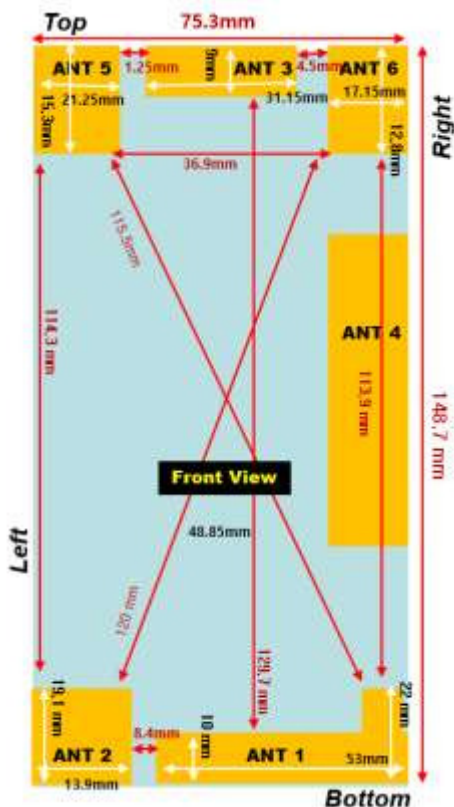

Antenna and Device Information

- ① ANT 1
LTE B7
WCDMA B5
GSM850
- ② ANT 2
WCDMA B2
PCS1900
- ③ ANT 3
WCDMA B2 DRX (Rx only)
- ④ ANT 4
WCDMA B5 DRX (Rx only)
- ⑤ ANT 5
LTE B7 MIMO (RX only)
GPS
- ⑥ ANT 6
BT/WIFI

① LTE B7
WCDMA B5
GSM GSM850

MODE	BAND	TX(MHz)
LTE	B7	2500-2570
WCDMA	FDD5	824-849
GSM	GSM850	824-849

② ANT 2

WCDMA B2
PCS1900

MODE	BAND	TX(MHz)
LTE		
WCDMA	FDD2	1,850-1,910
GSM	PCS1900	1850-1910

③ ANT 3
WCDMA B2 DRX (Rx only)

■ Test Setup Photo (Body All)

■ Test Setup Photo (Rear)

[Distance of 1.0 cm from the EUT]

■ Test Setup Photo (Front)

[Distance of 1.0 cm from the EUT]

■ Test Setup Photo (Left)

[Distance of 1.0 cm from the EUT]

■ Test Setup Photo (Right)

[Distance of 1.0 cm from the EUT]

■ Test Setup Photo(Top)

[Distance of 1.0 cm from the EUT]

■ **Test Setup Photo(Bottom)**

[Distance of 1.0 cm from the EUT]