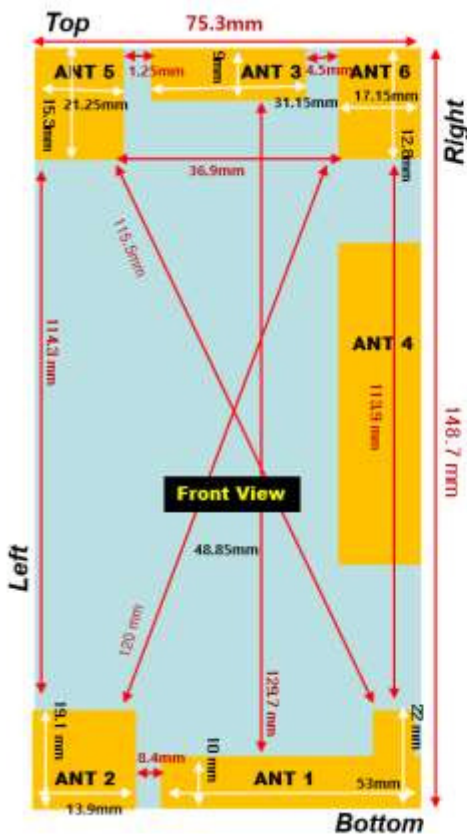

- ① ANT 1
LTE B7, B5
WCDMA B5
GSM GSM850

MODE	BAND	TX(MHz)
LTE	B7	2500-2570
	B5	824-849
WCDMA	FDD5	824-849
GSM	GSM850	824-849

- ② ANT 2
WCDMA B2
PCS1900

MODE	BAND	TX(MHz)
LTE		
WCDMA	FDD2	1,850-1,910
GSM	PCS1900	1850-1910

■ Test Setup Photo (Right All)

■ Test Setup Photo (Right Touch/Tilt)

■ Test Setup Photo (Body All)

■ Test Setup Photo (Rear)

[Distance of 1.0 cm from the EUT]

■ Test Setup Photo (Front)

[Distance of **1.0 cm** from the EUT]

■ Test Setup Photo (Left)

[Distance of 1.0 cm from the EUT]

■ Test Setup Photo (Right)

[Distance of 1.0 cm from the EUT]

■ **Test Setup Photo(Top)**

[Distance of 1.0 cm from the EUT]

■ **Test Setup Photo(Bottom)**

[Distance of 1.0 cm from the EUT]