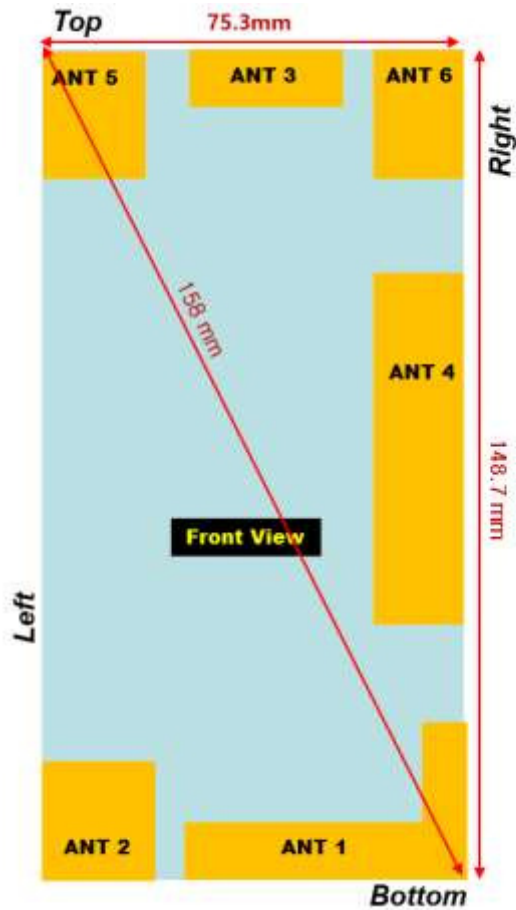

Antenna and Device Information

- ① ANT 1
LTE B7, B5
WCDMA B5
GSM850
- ② ANT 2
WCDMA B2
PCS1900
- ③ ANT 3
WCDMA B2 DRX (Rx only)
- ④ ANT 4
LTE B5 MIMO (RX only)
WCDMA B5 DRX (Rx only)
- ⑤ ANT 5
LTE B7 MIMO (RX only)
GPS
- ⑥ ANT 6
BT/WIFI

■ Test Setup Photo (Right All)

■ Test Setup Photo (Right Touch/Tilt)

■ Test Setup Photo (Body All)

■ Test Setup Photo (Rear)

[Distance of 1.0 cm from the EUT]

■ Test Setup Photo (Front)

[Distance of **1.0 cm** from the EUT]

■ Test Setup Photo (Left)

[Distance of 1.0 cm from the EUT]

■ Test Setup Photo (Right)

[Distance of 1.0 cm from the EUT]

■ **Test Setup Photo(Top)**

[Distance of 1.0 cm from the EUT]

■ **Test Setup Photo(Bottom)**

[Distance of 1.0 cm from the EUT]