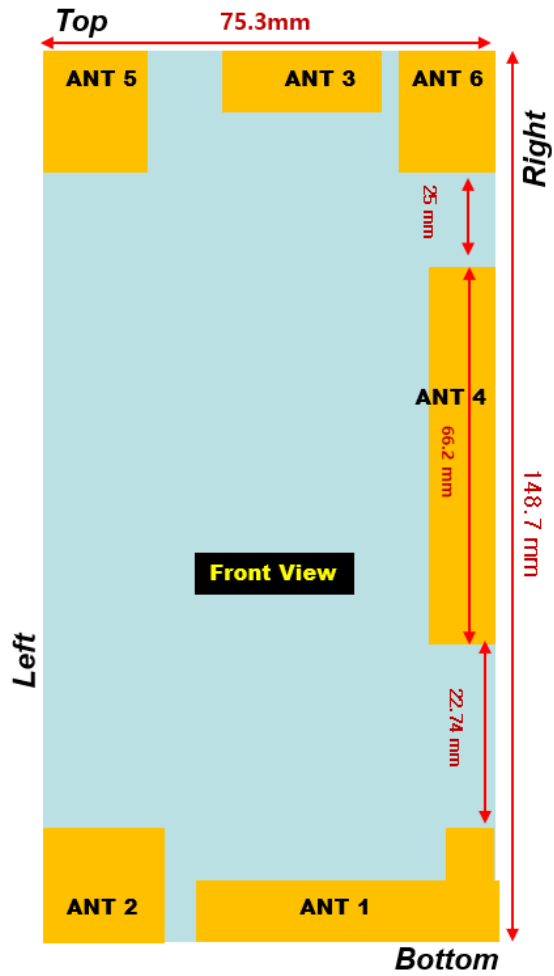

④ ANT 4
LTE B5 MIMO (RX only)
WCDMA B5 DRX (Rx only)

⑤ ANT 5
LTE B7 MIMO (RX only)
GPS

⑥ ANT 6
BT/WIFI