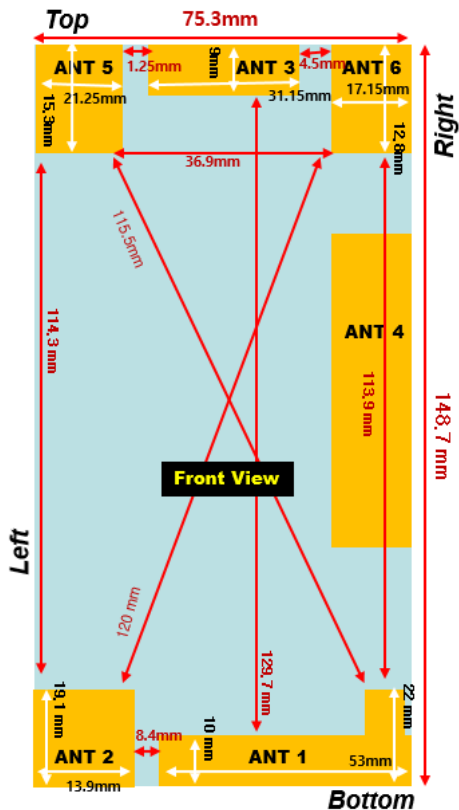

## Antenna and Device Information

- ① ANT 1  
LTE B5, B7  
WCDMA B5  
GSM850
- ② ANT 2  
LTE B2, B4  
WCDMA B2, B4  
PCS1900
- ③ ANT 3  
LTE B2, B4 MIMO (Rx only)  
WCDMA B2, B4 DRX (Rx only)
- ④ ANT 4  
LTE B5 MIMO (Rx only)  
WCDMA B5 DRX (Rx only)
- ⑤ ANT 5  
LTE B7 MIMO (RX only)  
GPS
- ⑥ ANT 6  
BT/WIFI

## SAR Test Setup Photographs

■ Test Setup Photo (Left All)

■ Test Setup Photo (Left Touch/Tilt)

■ Test Setup Photo (Right All)

■ Test Setup Photo (Right Touch/Tilt)

■ Test Setup Photo (Body All)

■ **Test Setup Photo (Rear)**

**[Distance of 1.0 cm from the EUT]**

■ Test Setup Photo (Front)

[Distance of **1.0 cm** from the EUT]

■ Test Setup Photo (Left)

[Distance of 1.0 cm from the EUT]

■ Test Setup Photo (Right)

[Distance of 1.0 cm from the EUT]

■ Test Setup Photo(Top)

[Distance of 1.0 cm from the EUT]

■ **Test Setup Photo(Bottom)**

**[Distance of 1.0 cm from the EUT]**