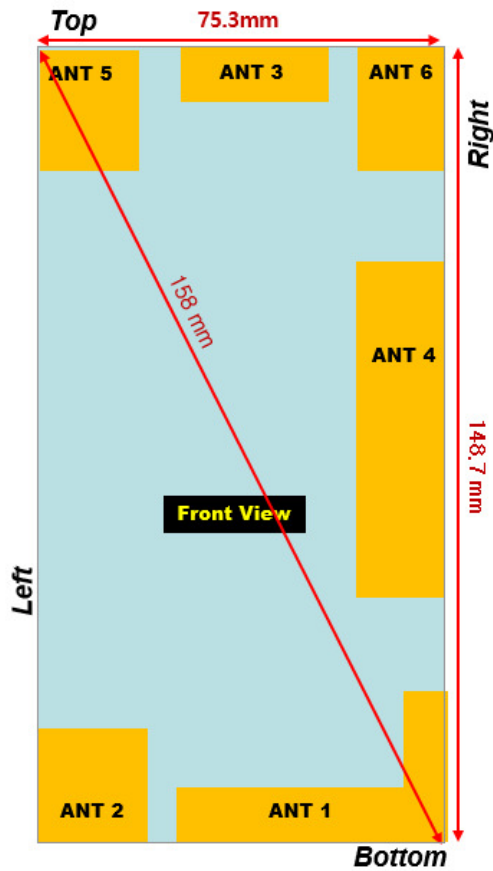

## Antenna and Device Information

- ① ANT 1  
LTE B5, B7  
WCDMA B5  
GSM850
- ② ANT 2  
LTE B2, B4  
WCDMA B2, B4  
PCS1900
- ③ ANT 3  
LTE B2, B4 MIMO (Rx only)  
WCDMA B2, B4 DRX (Rx only)
- ④ ANT 4  
LTE B5 MIMO (Rx only)  
WCDMA B5 DRX (Rx only)
- ⑤ ANT 5  
LTE B7 MIMO (RX only)  
GPS
- ⑥ ANT 6  
BT/WIFI

- ① LTE B5, B7  
WCDMA B5  
GSM GSM850

MODE	BAND	TX(MHz)
LTE	B7	2500~2570
	B5	824~849
WCDMA	FDD5	824~849
GSM	GSM850	824~849

- ② ANT 2  
LTE B2, B4  
WCDMA B2, B4  
PCS1900

MODE	BAND	TX(MHz)
LTE	B2	1850~1910
	B4	1710~1755
WCDMA	FDD2	1850~1910
	FDD4	1710~1755
GSM	PCS1900	1850~1910

**[Distance of 1.0 cm from the EUT]**

■ Test Setup Photo (Front)

[Distance of **1.0 cm** from the EUT]

■ Test Setup Photo (Left)

[Distance of 1.0 cm from the EUT]

■ Test Setup Photo (Right)

[Distance of 1.0 cm from the EUT]

■ Test Setup Photo(Top)

[Distance of 1.0 cm from the EUT]

■ **Test Setup Photo(Bottom)**

**[Distance of 1.0 cm from the EUT]**