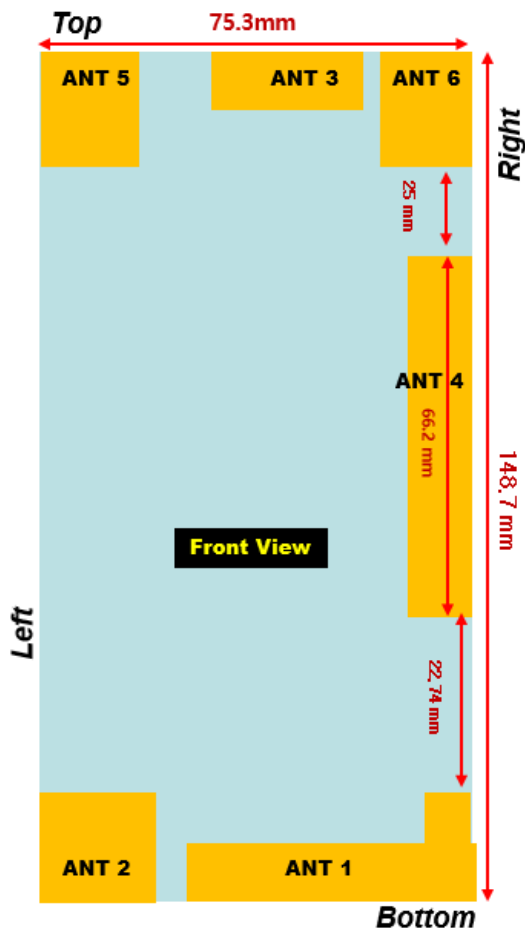

④ ANT 4
LTE B5 MIMO (RX only)
WCDMA B5 DRX (Rx only)

⑤ ANT 5
LTE B7 MIMO (RX only)
GPS

⑥ ANT 6
BT/WIFI