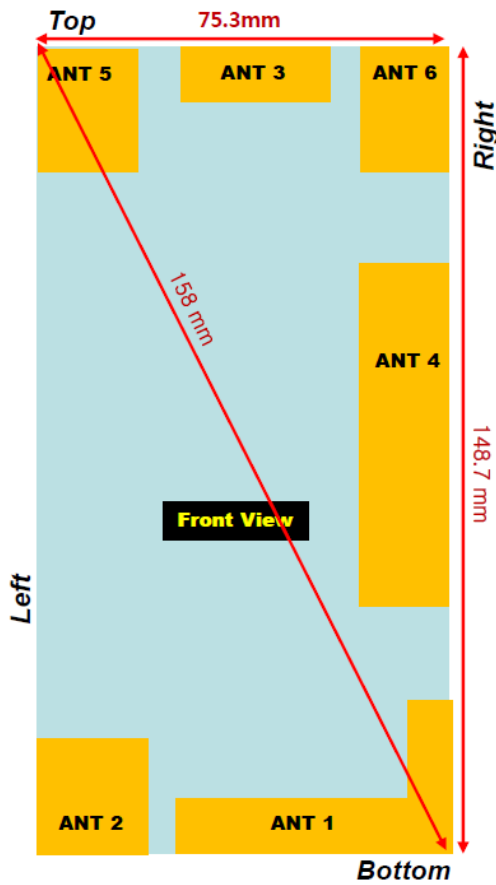

## Antenna and Device Information

- ① ANT 1  
LTE B7  
WCDMA B5  
GSM850
- ② ANT 2  
WCDMA B2  
PCS1900
- ③ ANT 3  
WCDMA B2 DRX (Rx only)
- ④ ANT 4  
WCDMA B5 DRX (Rx only)
- ⑤ ANT 5  
LTE B7 MIMO (RX only)  
GPS
- ⑥ ANT 6  
BT/WIFI

- ① LTE B7  
WCDMA B5  
GSM GSM850

MODE	BAND	TX(MHz)
LTE	B7	2500~2570
WCDMA	FDD5	824~849
GSM	GSM850	824~849

- ② ANT 2

WCDMA B2  
PCS1900

MODE	BAND	TX(MHz)
LTE		
WCDMA	FDD2	1,850~1,910
GSM	PCS1900	1850~1910

**[Distance of 1.0 cm from the EUT]**

■ Test Setup Photo (Front)

[Distance of **1.0 cm** from the EUT]

■ Test Setup Photo (Left)

[Distance of 1.0 cm from the EUT]

■ Test Setup Photo (Right)

[Distance of 1.0 cm from the EUT]

■ Test Setup Photo(Top)

[Distance of 1.0 cm from the EUT]

■ **Test Setup Photo(Bottom)**

**[Distance of 1.0 cm from the EUT]**