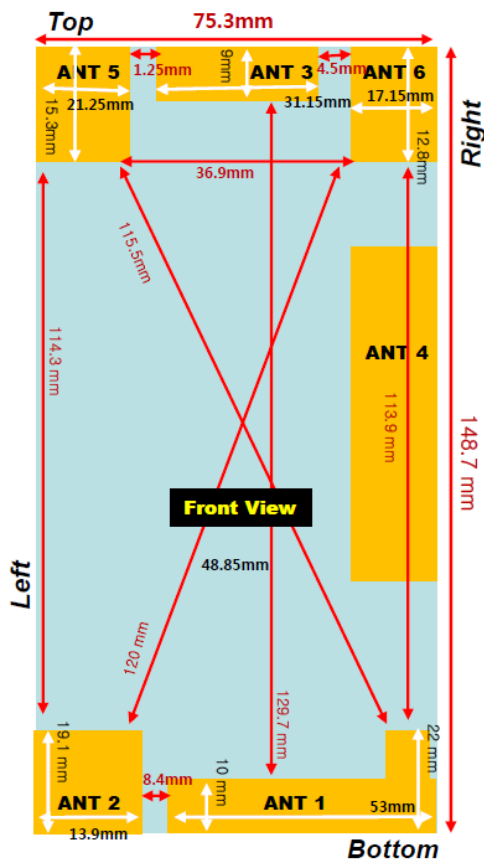

## Antenna and Device Information

- ① ANT 1  
LTE B7  
WCDMA B5  
GSM850
- ② ANT 2  
WCDMA B2  
PCS1900
- ③ ANT 3  
WCDMA B2 DRX (Rx only)
- ④ ANT 4  
WCDMA B5 DRX (Rx only)
- ⑤ ANT 5  
LTE B7 MIMO (RX only)  
GPS
- ⑥ ANT 6  
BT/WIFI

## SAR Test Setup Photographs

■ Test Setup Photo (Left All)

■ Test Setup Photo (Left Touch/Tilt)

■ Test Setup Photo (Right All)

■ Test Setup Photo (Right Touch/Tilt)

■ Test Setup Photo (Body All)

■ **Test Setup Photo (Rear)**

**[Distance of 1.0 cm from the EUT]**

■ Test Setup Photo (Front)

[Distance of **1.0 cm** from the EUT]

■ Test Setup Photo (Left)

[Distance of 1.0 cm from the EUT]

■ Test Setup Photo (Right)

[Distance of 1.0 cm from the EUT]

■ Test Setup Photo(Top)

[Distance of 1.0 cm from the EUT]

■ **Test Setup Photo(Bottom)**

**[Distance of 1.0 cm from the EUT]**