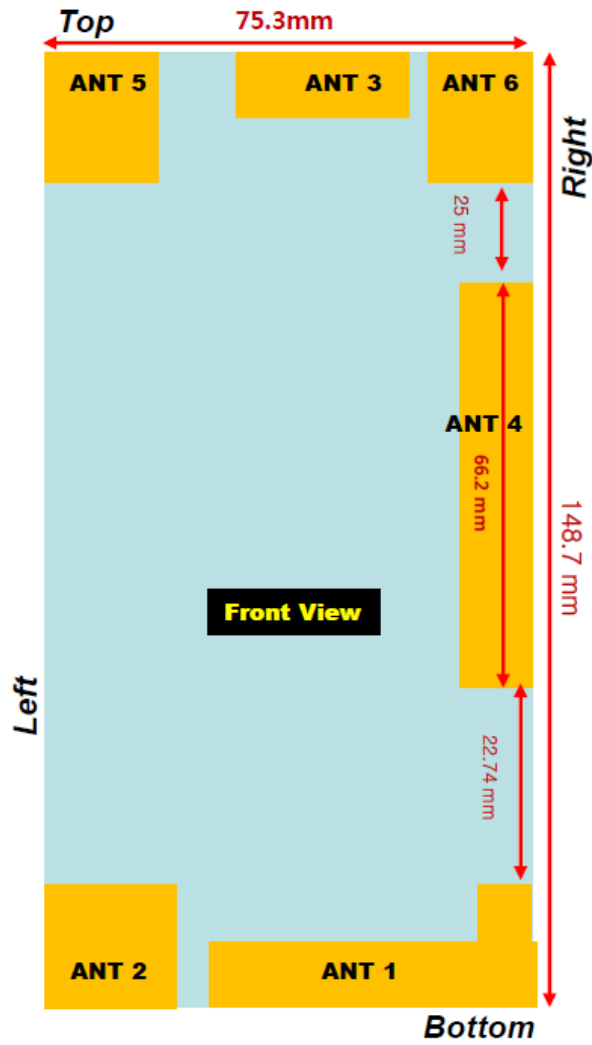

④ ANT 4
WCDMA B5 DRX (Rx only)

⑤ ANT 5
LTE B7 MIMO (RX only)
GPS

⑥ ANT 6
BT/WIFI