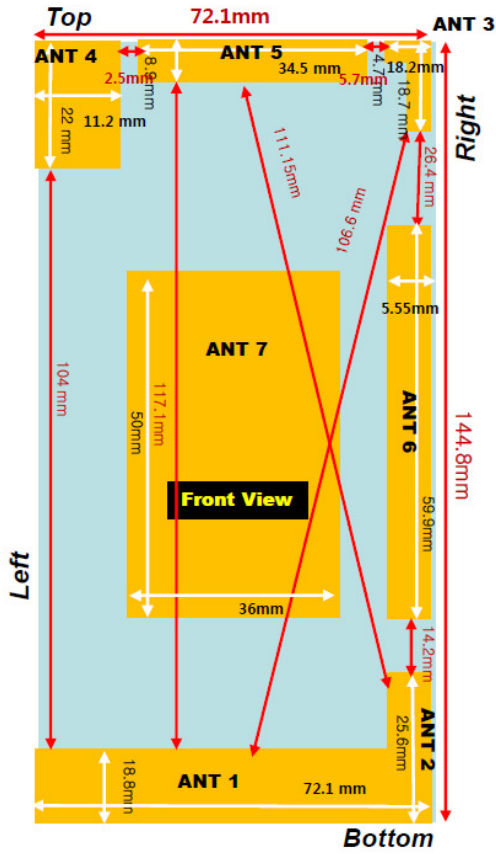

## Antenna and Device Information

① ANT 1  
WCDMA B5 TRX  
GSM 850 TRX

MODE	BAND	TX(MHz)
WCDMA	FDD 5	824~849
GSM	GSM850	824~849

② ANT 2  
GSM 1900 TRX

MODE	BAND	TX(MHz)
GSM	PCS1900	1,850~1,910

③ ANT 3  
GPS

## SAR Test Setup Photographs

■ Test Setup Photo (Left All)

■ Test Setup Photo (Left Touch/Tilt)

■ **Test Setup Photo (Right All)**

■ Test Setup Photo (Right Touch/Tilt)

■ **Test Setup Photo (Body All)**

■ **Test Setup Photo (Rear)**

**[Distance of 1.0 cm from the EUT]**

■ **Test Setup Photo (Front)**

**[Distance of 1.0 cm from the EUT]**

■ **Test Setup Photo (Left)**

**[Distance of 1.0 cm from the EUT]**

■ Test Setup Photo (Right)

**[Distance of 1.0 cm from the EUT]**

■ **Test Setup Photo(Top)**

**[Distance of 1.0 cm from the EUT]**

■ **Test Setup Photo(Bottom)**

**[Distance of 1.0 cm from the EUT]**