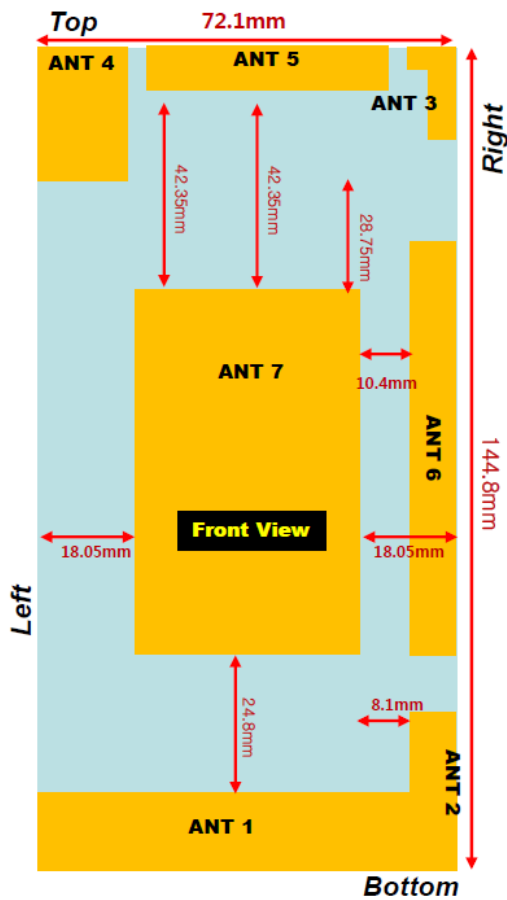

## Antenna and Device Information

① ANT 1  
WCDMA B5 TRX  
GSM 850 TRX

MODE	BAND	TX(MHz)
WCDMA	FDD 5	824~849
GSM	GSM850	824~849

② ANT 2  
GSM 1900 TRX

MODE	BAND	TX(MHz)
GSM	PCS1900	1,850~1,910

③ ANT 3  
GPS

## SAR Test Setup Photographs

■ Test Setup Photo (Left All)

■ Test Setup Photo (Left Touch/Tilt)

■ **Test Setup Photo (Right All)**

■ Test Setup Photo (Right Touch/Tilt)

■ **Test Setup Photo (Body All)**

■ **Test Setup Photo (Rear)**

**[Distance of 1.0 cm from the EUT]**

■ **Test Setup Photo (Front)**

**[Distance of 1.0 cm from the EUT]**

■ **Test Setup Photo (Left)**

**[Distance of 1.0 cm from the EUT]**

■ Test Setup Photo (Right)

**[Distance of 1.0 cm from the EUT]**

■ **Test Setup Photo(Top)**

**[Distance of 1.0 cm from the EUT]**

■ **Test Setup Photo(Bottom)**

**[Distance of 1.0 cm from the EUT]**