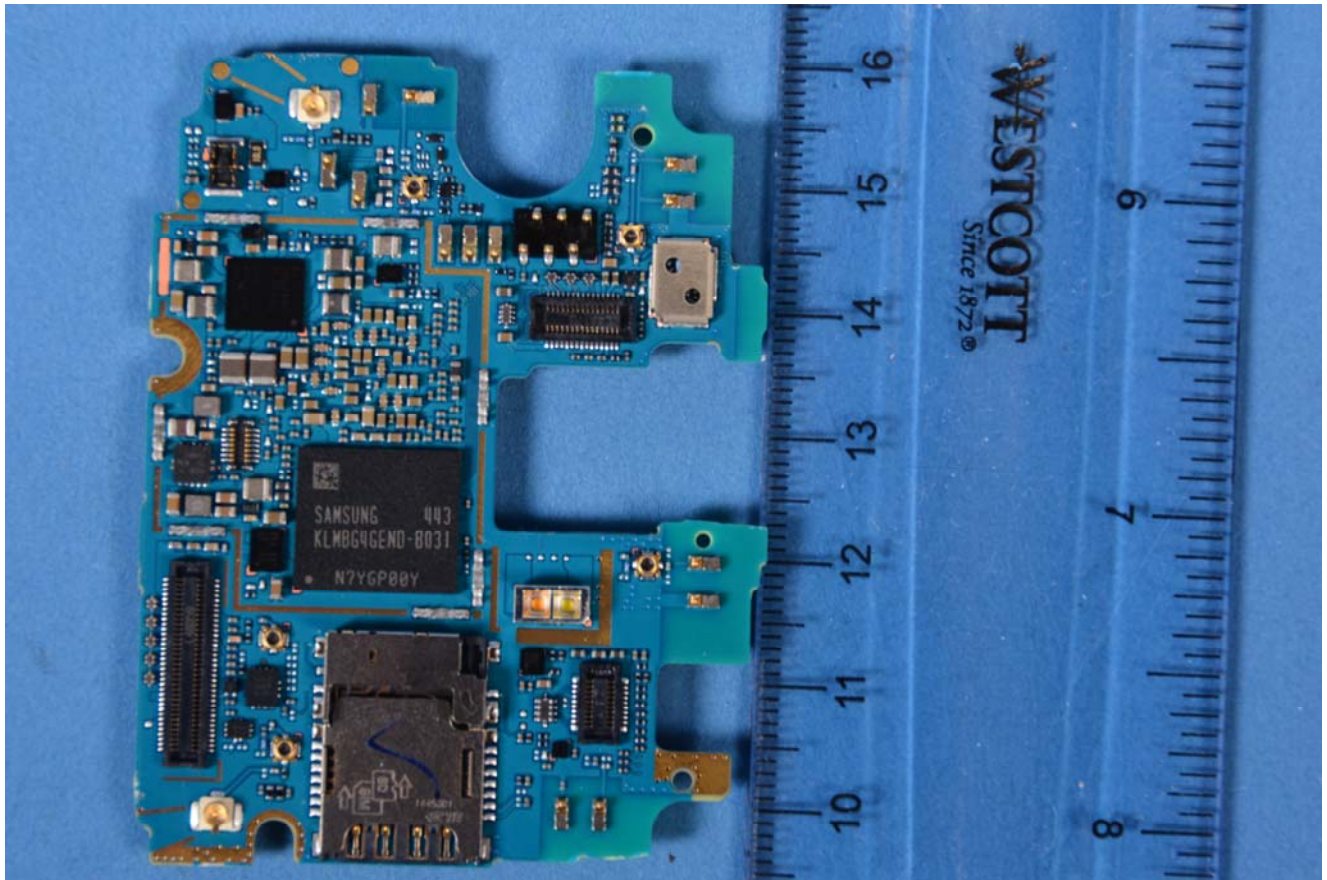

INTERNAL PHOTOGRAPHS

	LG Electronics MobileComm U.S.A FCC ID: ZNFLS996	Model: LS996
Internal Photos	EUT Type: Portable Handset	Page 1 of 12

	<p>LG Electronics MobileComm U.S.A FCC ID: ZNFLS996</p>	<p>Model: LS996</p>
<p>Internal Photos</p>	<p>EUT Type: Portable Handset</p>	<p>Page 2 of 12</p>

	<p>LG Electronics MobileComm U.S.A FCC ID: ZNFLS996</p>	<p>Model: LS996</p>
<p>Internal Photos</p>	<p>EUT Type: Portable Handset</p>	<p>Page 6 of 12</p>

	<p>LG Electronics MobileComm U.S.A FCC ID: ZNFLS996</p>	<p>Model: LS996</p>
<p>Internal Photos</p>	<p>EUT Type: Portable Handset</p>	<p>Page 7 of 12</p>

	<p>LG Electronics MobileComm U.S.A FCC ID: ZNFLS996</p>	<p>Model: LS996</p>
<p>Internal Photos</p>	<p>EUT Type: Portable Handset</p>	<p>Page 8 of 12</p>

	<p>LG Electronics MobileComm U.S.A FCC ID: ZNFLS996</p>	<p>Model: LS996</p>
<p>Internal Photos</p>	<p>EUT Type: Portable Handset</p>	<p>Page 9 of 12</p>

	LG Electronics MobileComm U.S.A FCC ID: ZNFLS996	Model: LS996
Internal Photos	EUT Type: Portable Handset	Page 10 of 12

	LG Electronics MobileComm U.S.A FCC ID: ZNFLS996	Model: LS996
Internal Photos	EUT Type: Portable Handset	Page 11 of 12