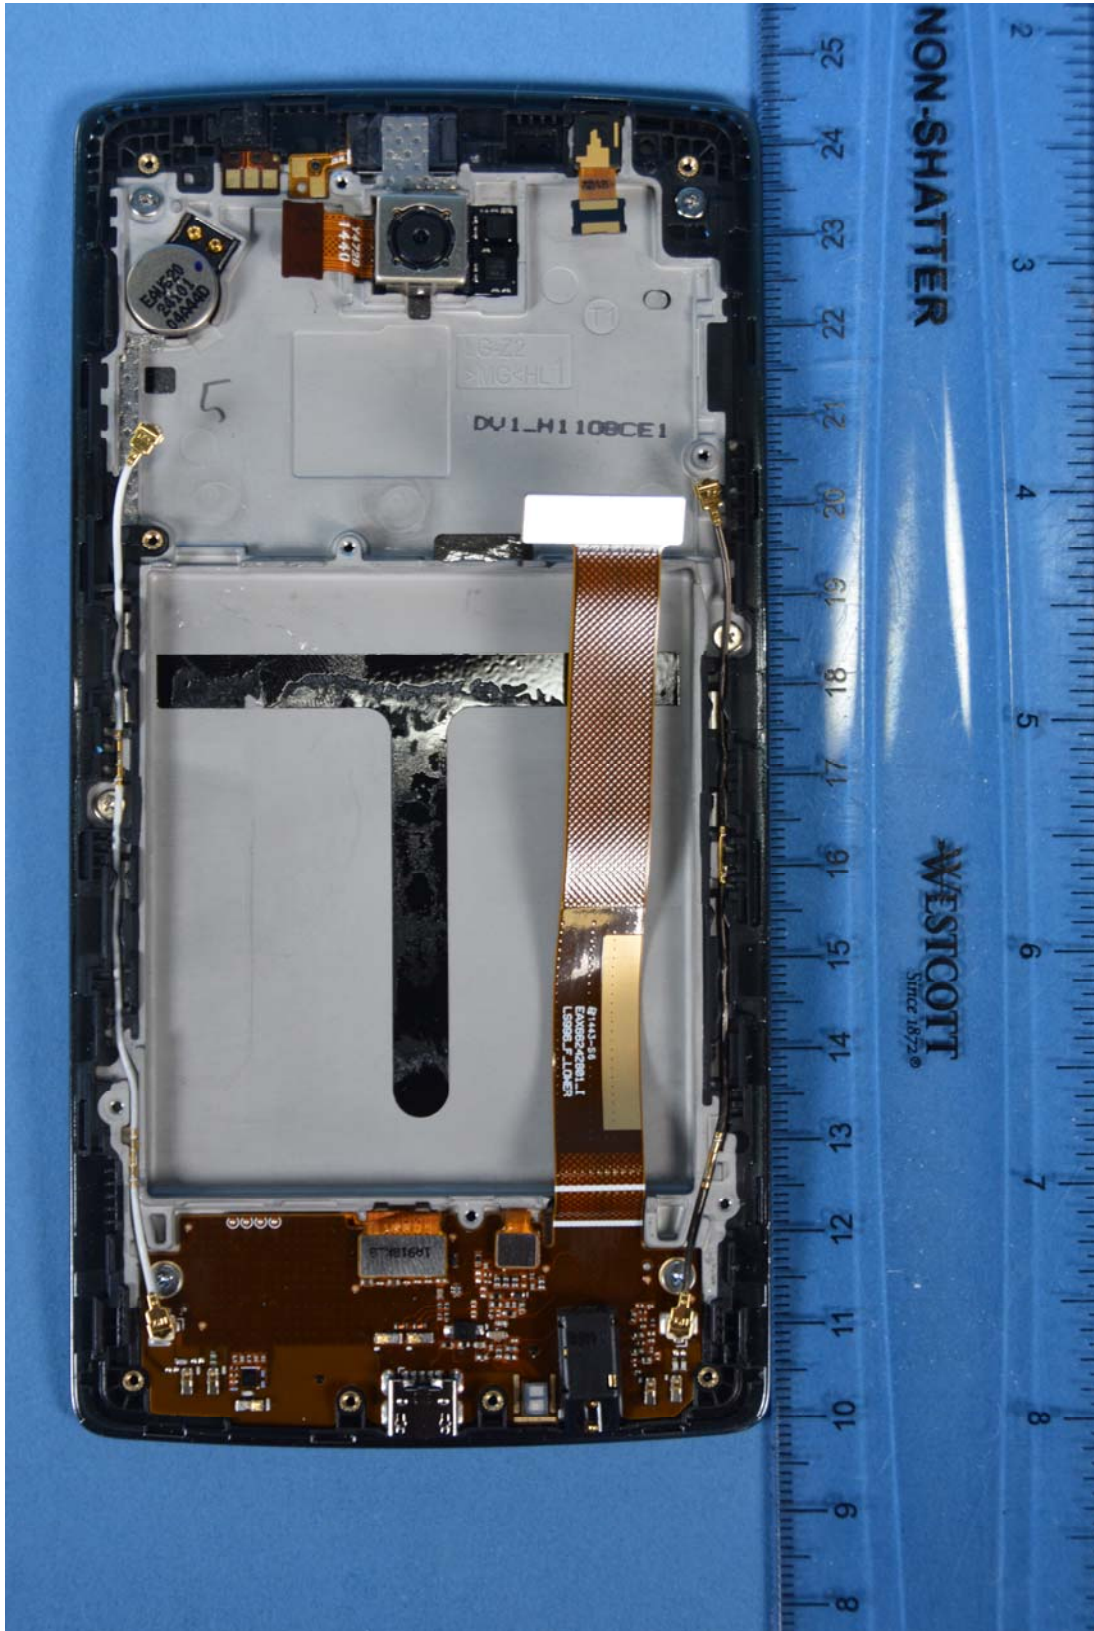

INTERNAL PHOTOGRAPHS

	LG Electronics MobileComm U.S.A FCC ID: ZNFLS996	Model: LS996
Internal Photos	EUT Type: Portable Handset	Page 1 of 12

	<p>LG Electronics MobileComm U.S.A FCC ID: ZNFLS996</p>	<p>Model: LS996</p>
<p>Internal Photos</p>	<p>EUT Type: Portable Handset</p>	<p>Page 2 of 12</p>

	<p>LG Electronics MobileComm U.S.A FCC ID: ZNFLS996</p>	<p>Model: LS996</p>
<p>Internal Photos</p>	<p>EUT Type: Portable Handset</p>	<p>Page 6 of 12</p>

	<p>LG Electronics MobileComm U.S.A FCC ID: ZNFLS996</p>	<p>Model: LS996</p>
<p>Internal Photos</p>	<p>EUT Type: Portable Handset</p>	<p>Page 7 of 12</p>

	<p>LG Electronics MobileComm U.S.A FCC ID: ZNFLS996</p>	<p>Model: LS996</p>
<p>Internal Photos</p>	<p>EUT Type: Portable Handset</p>	<p>Page 8 of 12</p>

	<p>LG Electronics MobileComm U.S.A FCC ID: ZNFLS996</p>	<p>Model: LS996</p>
<p>Internal Photos</p>	<p>EUT Type: Portable Handset</p>	<p>Page 9 of 12</p>