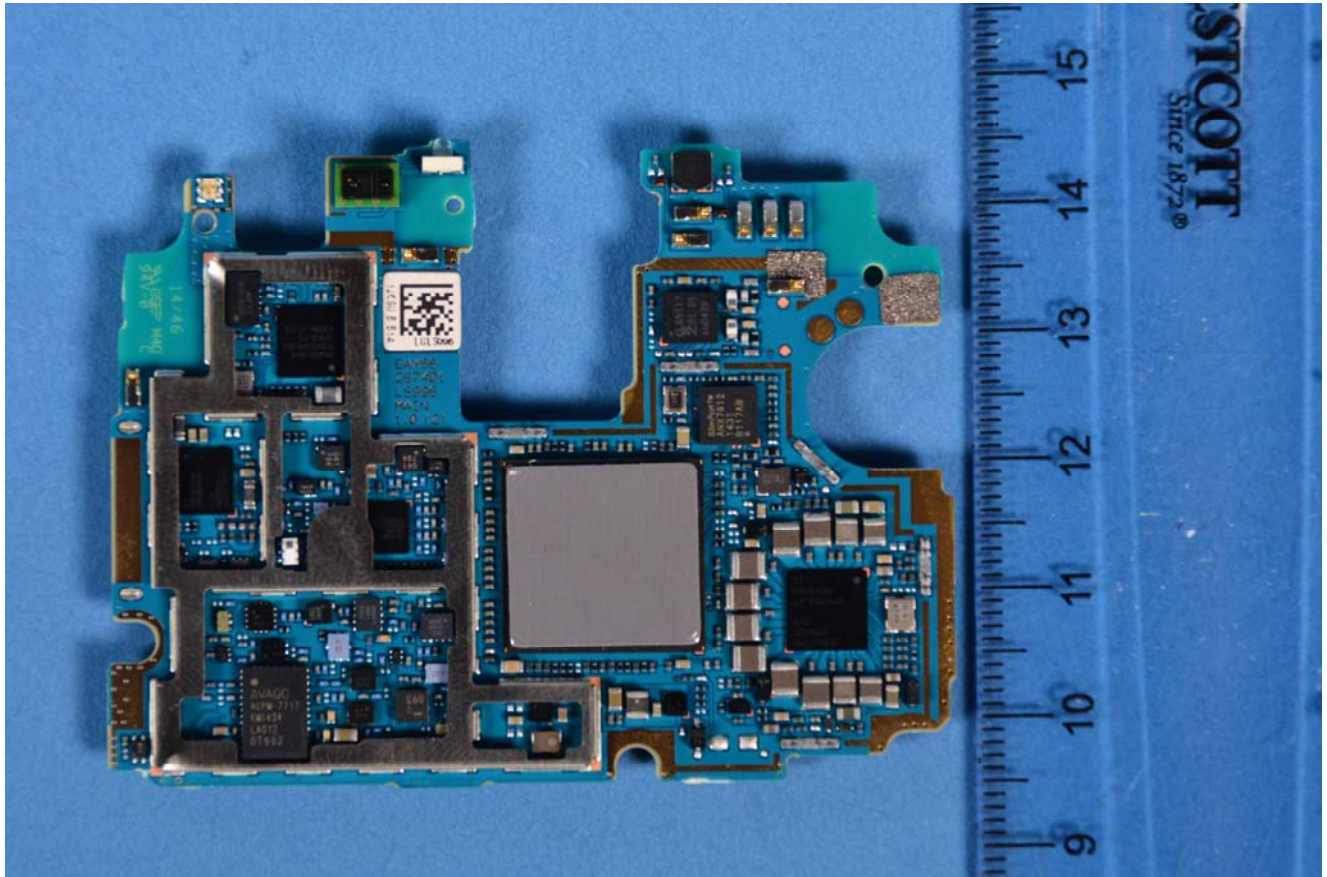

INTERNAL PHOTOGRAPHS

	LG Electronics MobileComm U.S.A FCC ID: ZNFLS996	Model: LS996
Internal Photos	EUT Type: Portable Handset	Page 1 of 12

	<p>LG Electronics MobileComm U.S.A FCC ID: ZNFLS996</p>	<p>Model: LS996</p>
<p>Internal Photos</p>	<p>EUT Type: Portable Handset</p>	<p>Page 2 of 12</p>

	<p>LG Electronics MobileComm U.S.A FCC ID: ZNFLS996</p>	<p>Model: LS996</p>
<p>Internal Photos</p>	<p>EUT Type: Portable Handset</p>	<p>Page 6 of 12</p>

	<p>LG Electronics MobileComm U.S.A FCC ID: ZNFLS996</p>	<p>Model: LS996</p>
<p>Internal Photos</p>	<p>EUT Type: Portable Handset</p>	<p>Page 7 of 12</p>

	<p>LG Electronics MobileComm U.S.A FCC ID: ZNFLS996</p>	<p>Model: LS996</p>
<p>Internal Photos</p>	<p>EUT Type: Portable Handset</p>	<p>Page 8 of 12</p>

	<p>LG Electronics MobileComm U.S.A FCC ID: ZNFLS996</p>	<p>Model: LS996</p>
<p>Internal Photos</p>	<p>EUT Type: Portable Handset</p>	<p>Page 9 of 12</p>

	LG Electronics MobileComm U.S.A FCC ID: ZNFLS996	Model: LS996
Internal Photos	EUT Type: Portable Handset	Page 10 of 12

	LG Electronics MobileComm U.S.A FCC ID: ZNFLS996	Model: LS996
Internal Photos	EUT Type: Portable Handset	Page 11 of 12