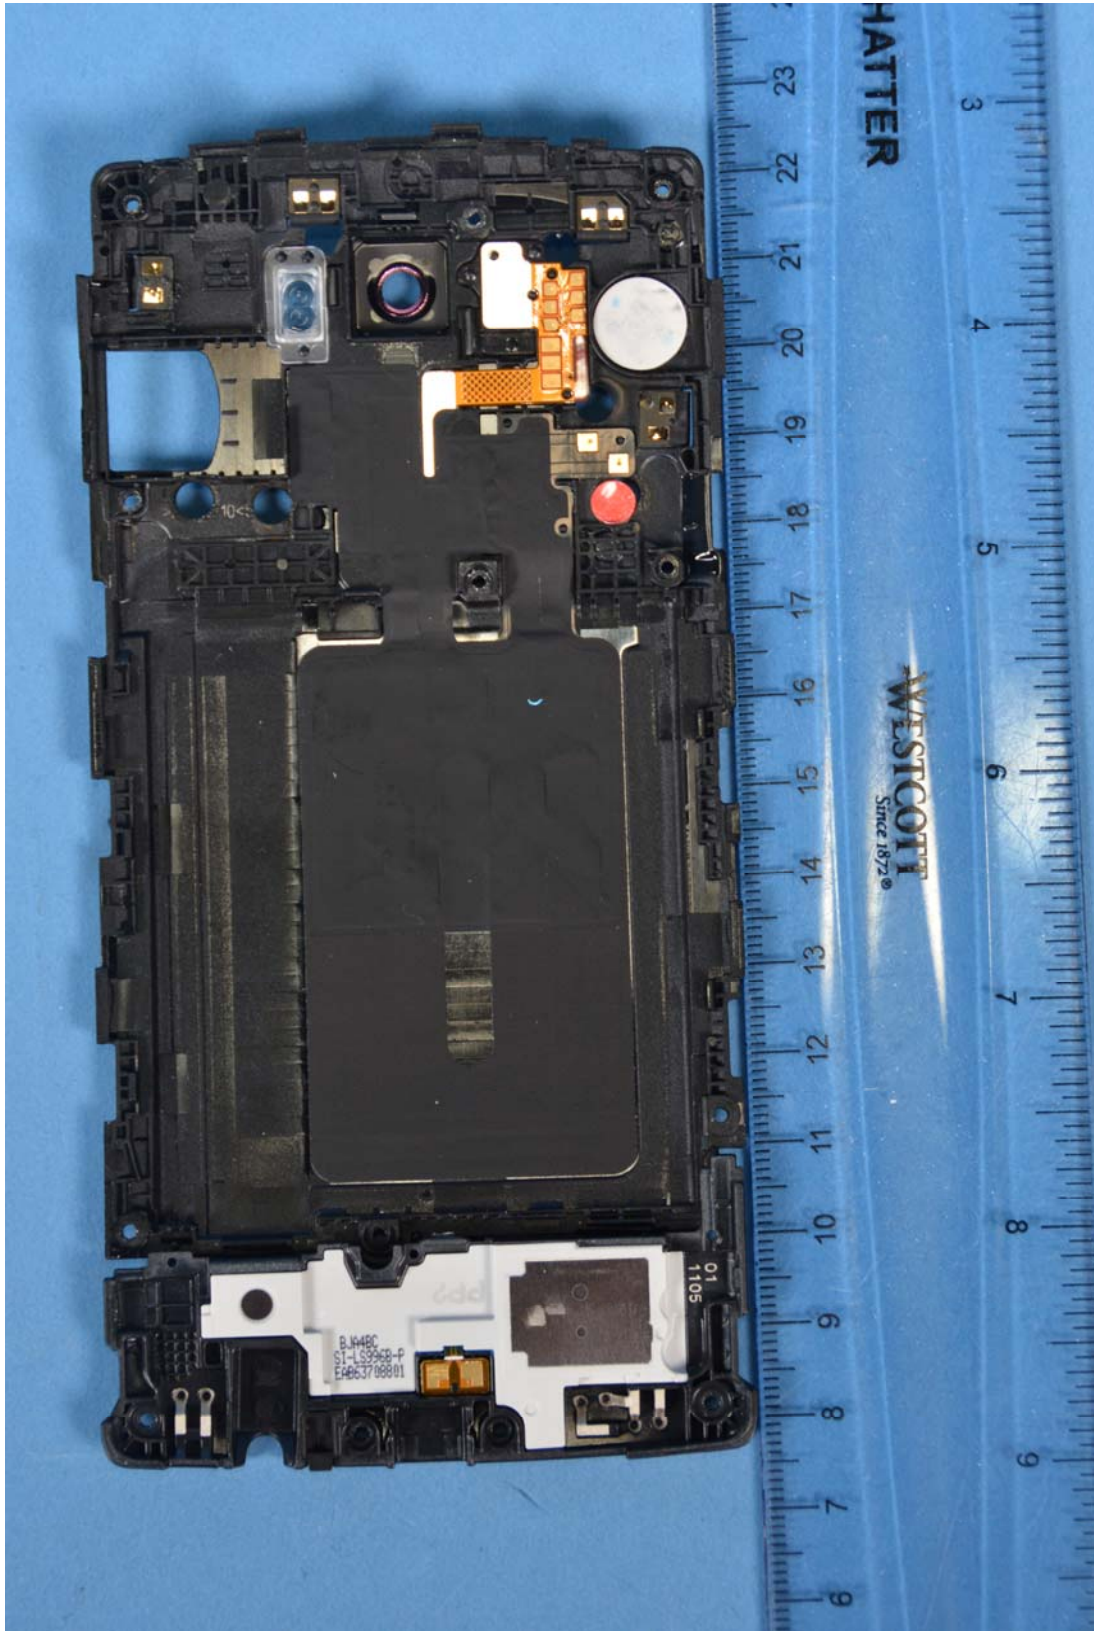

INTERNAL PHOTOGRAPHS

	LG Electronics MobileComm U.S.A FCC ID: ZNFLS996	Model: LS996
Internal Photos	EUT Type: Portable Handset	Page 1 of 12

	<p>LG Electronics MobileComm U.S.A FCC ID: ZNFLS996</p>	<p>Model: LS996</p>
<p>Internal Photos</p>	<p>EUT Type: Portable Handset</p>	<p>Page 2 of 12</p>

	<p>LG Electronics MobileComm U.S.A FCC ID: ZNFLS996</p>	<p>Model: LS996</p>
<p>Internal Photos</p>	<p>EUT Type: Portable Handset</p>	<p>Page 6 of 12</p>

	<p>LG Electronics MobileComm U.S.A FCC ID: ZNFLS996</p>	<p>Model: LS996</p>
<p>Internal Photos</p>	<p>EUT Type: Portable Handset</p>	<p>Page 7 of 12</p>

	<p>LG Electronics MobileComm U.S.A FCC ID: ZNFLS996</p>	<p>Model: LS996</p>
<p>Internal Photos</p>	<p>EUT Type: Portable Handset</p>	<p>Page 8 of 12</p>

	<p>LG Electronics MobileComm U.S.A FCC ID: ZNFLS996</p>	<p>Model: LS996</p>
<p>Internal Photos</p>	<p>EUT Type: Portable Handset</p>	<p>Page 9 of 12</p>