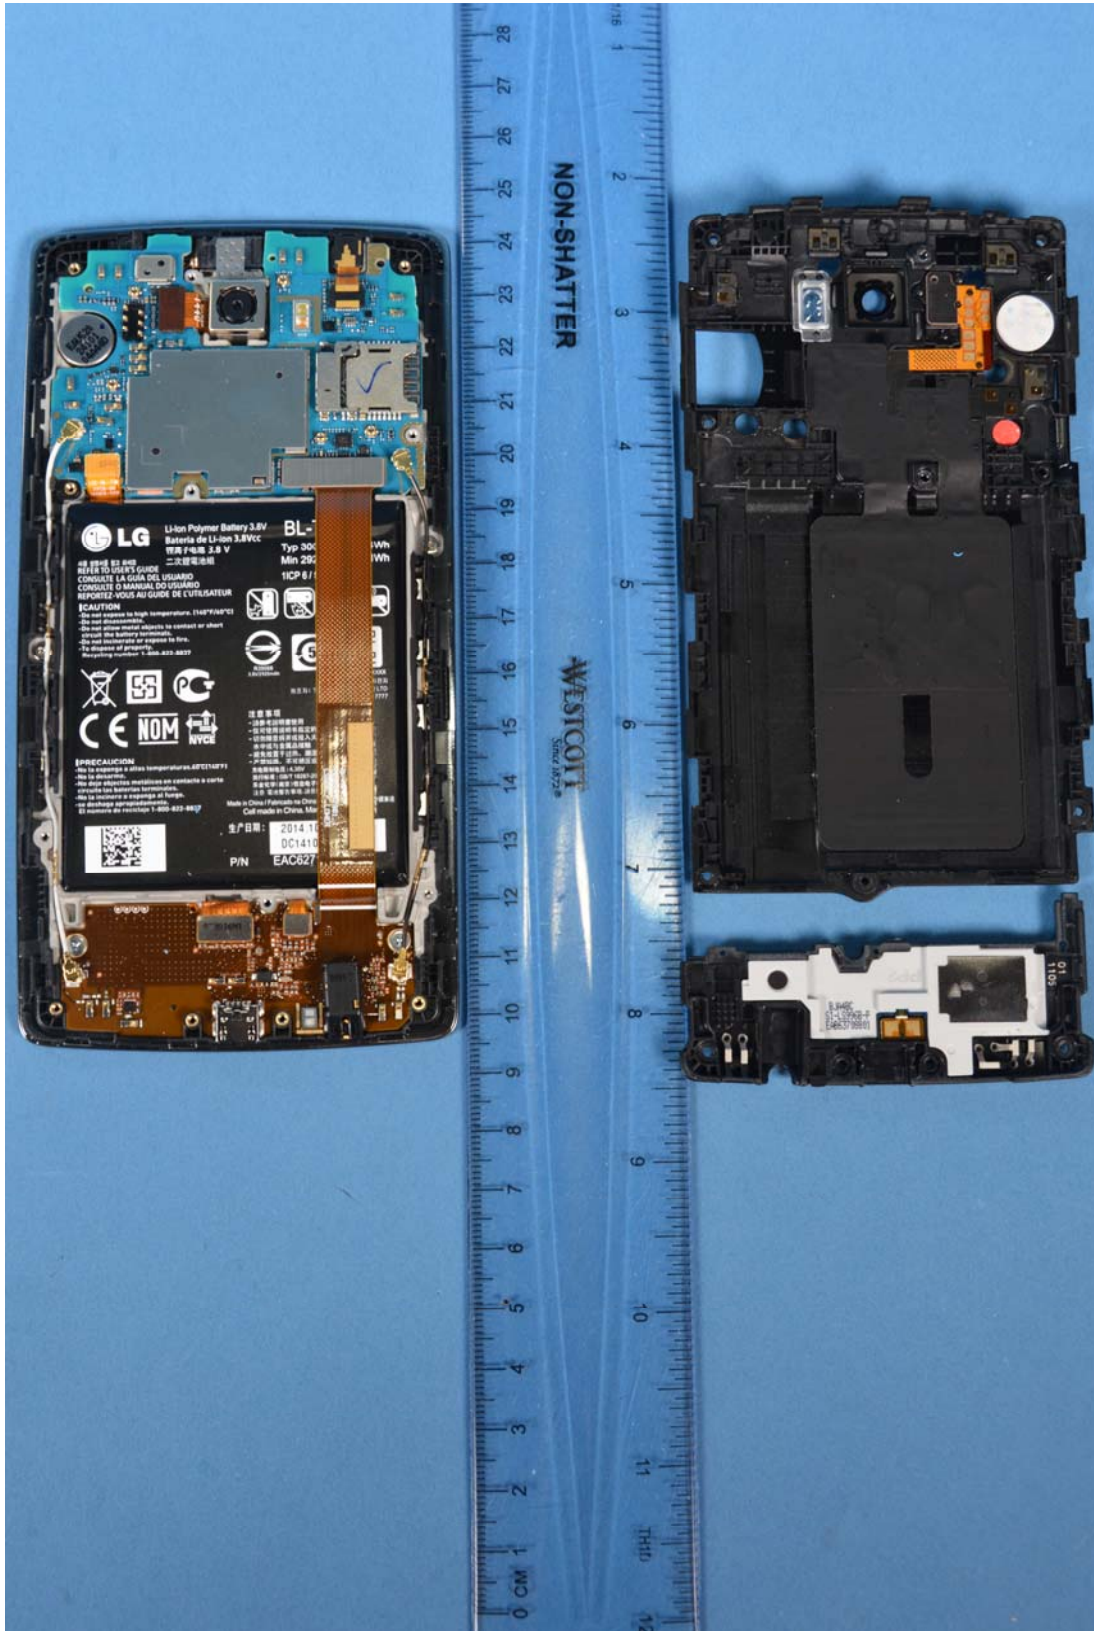

INTERNAL PHOTOGRAPHS

	LG Electronics MobileComm U.S.A FCC ID: ZNFLS996	Model: LS996
Internal Photos	EUT Type: Portable Handset	Page 1 of 12

	<p>LG Electronics MobileComm U.S.A FCC ID: ZNFLS996</p>	<p>Model: LS996</p>
<p>Internal Photos</p>	<p>EUT Type: Portable Handset</p>	<p>Page 2 of 12</p>

	<p>LG Electronics MobileComm U.S.A FCC ID: ZNFLS996</p>	<p>Model: LS996</p>
<p>Internal Photos</p>	<p>EUT Type: Portable Handset</p>	<p>Page 6 of 12</p>

	<p>LG Electronics MobileComm U.S.A FCC ID: ZNFLS996</p>	<p>Model: LS996</p>
<p>Internal Photos</p>	<p>EUT Type: Portable Handset</p>	<p>Page 7 of 12</p>

	<p>LG Electronics MobileComm U.S.A FCC ID: ZNFLS996</p>	<p>Model: LS996</p>
<p>Internal Photos</p>	<p>EUT Type: Portable Handset</p>	<p>Page 8 of 12</p>

	<p>LG Electronics MobileComm U.S.A FCC ID: ZNFLS996</p>	<p>Model: LS996</p>
<p>Internal Photos</p>	<p>EUT Type: Portable Handset</p>	<p>Page 9 of 12</p>