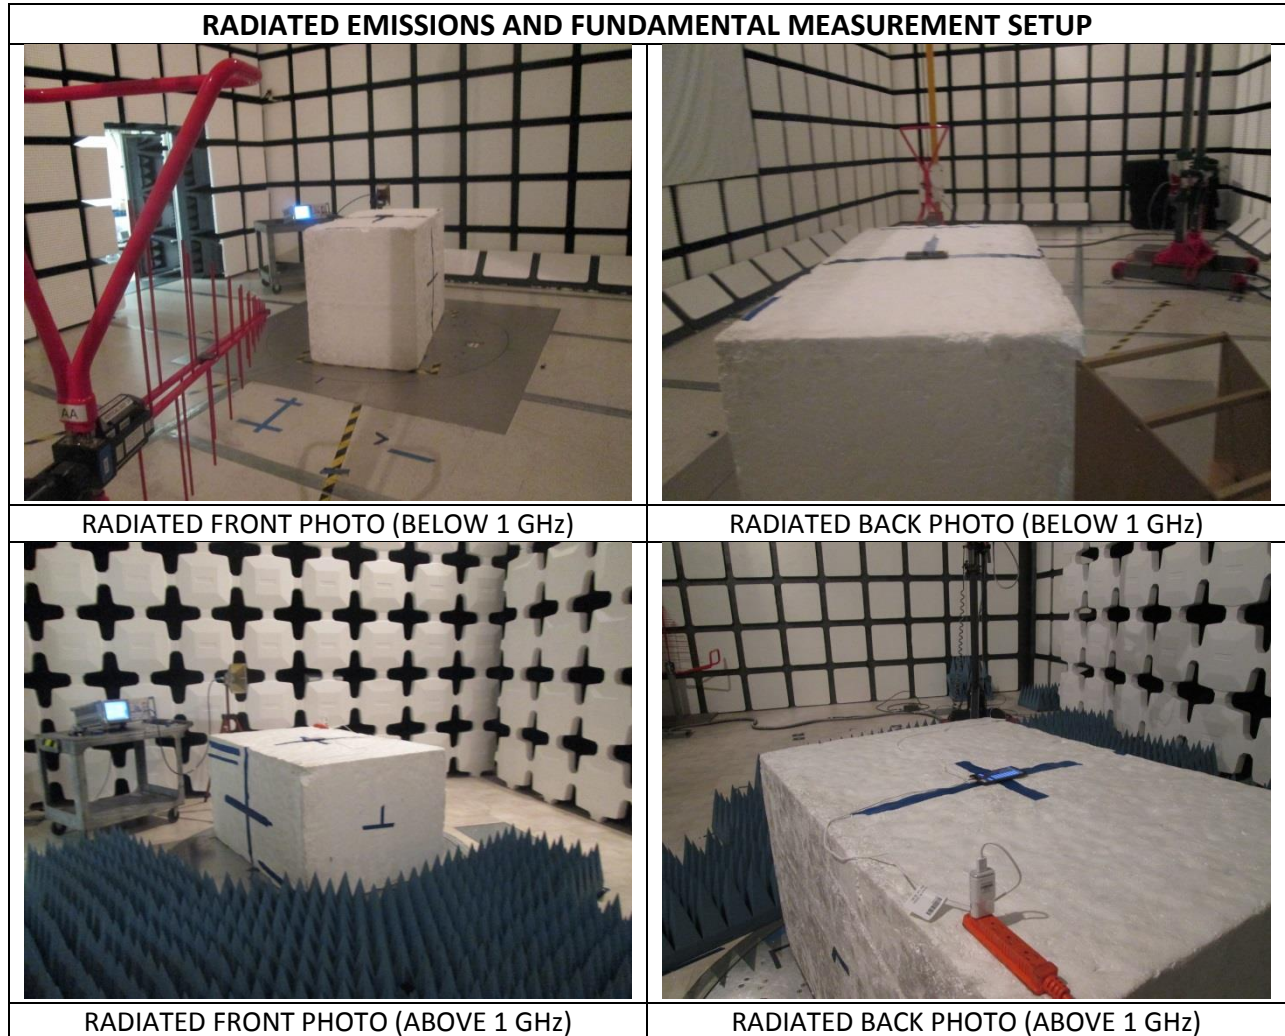

10. SETUP PHOTOS

RADIATED RF MEASUREMENT SETUP FOR PORTABLE CONFIGURATION

X-AXIS FRONT PHOTO

Y-AXIS FRONT PHOTO

Z-AXIS FRONT PHOTO

END OF REPORT