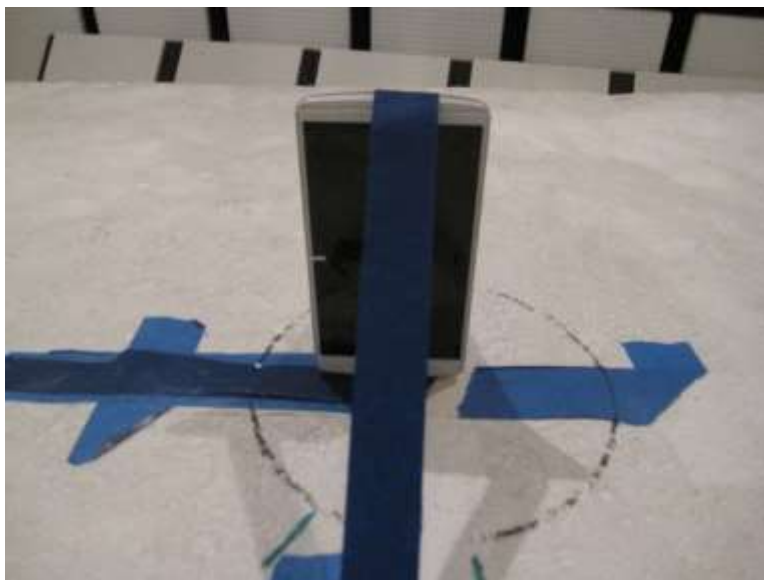

12. SETUP PHOTOS

ANTENNA PORT CONDUCTED RF MEASUREMENT SETUP

RADIATED RF MEASUREMENT SETUP FOR PORTABLE CONFIGURATION

ENVIRONMENTAL CHAMBER PHOTO

END OF REPORT