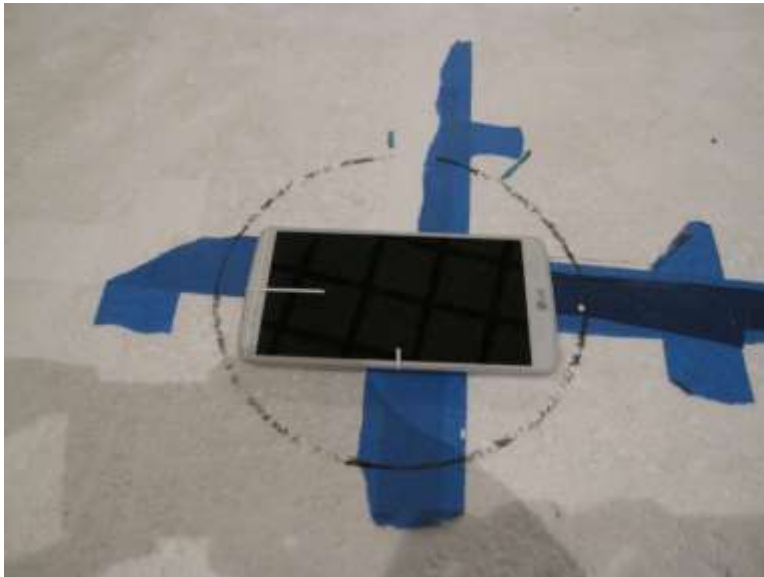

12. SETUP PHOTOS

ANTENNA PORT CONDUCTED RF MEASUREMENT SETUP

RADIATED RF MEASUREMENT SETUP FOR PORTABLE CONFIGURATION

ENVIRONMENTAL CHAMBER PHOTO

END OF REPORT