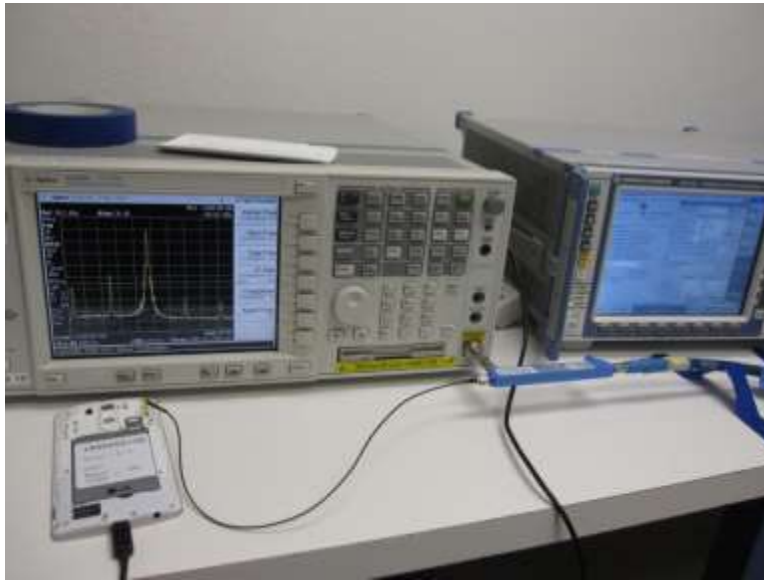

12. SETUP PHOTOS

ANTENNA PORT CONDUCTED RF MEASUREMENT SETUP

RADIATED RF MEASUREMENT SETUP FOR PORTABLE CONFIGURATION

ENVIRONMENTAL CHAMBER PHOTO

END OF REPORT