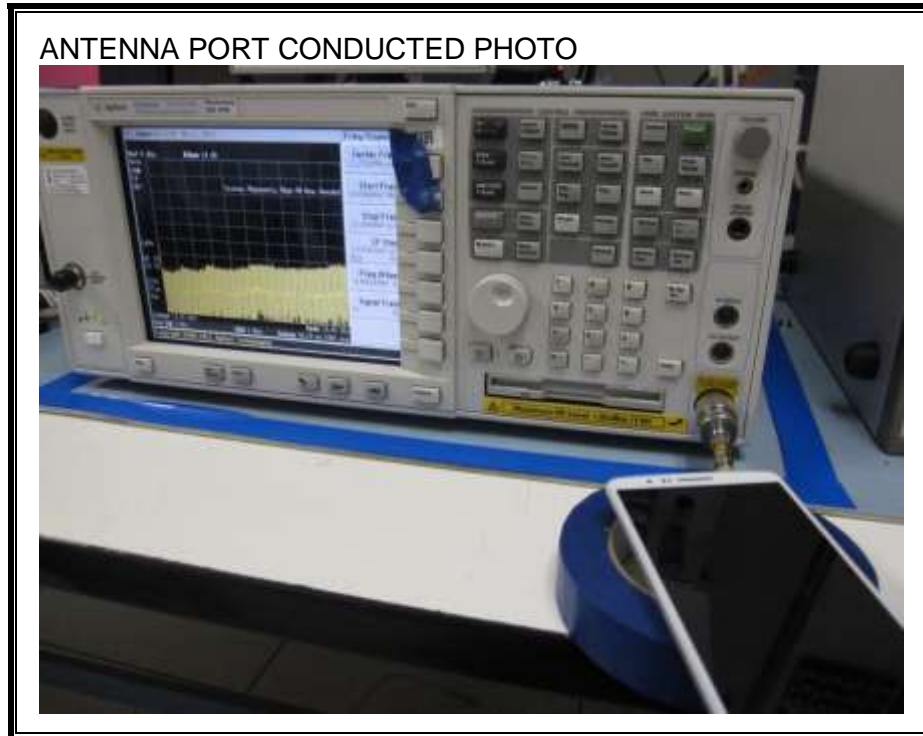

16. SETUP PHOTOS

ANTENNA PORT CONDUCTED RF MEASUREMENT SETUP

RADIATED RF MEASUREMENT SETUP (BELOW 1 GHz)

RADIATED RF MEASUREMENT SETUP (ABOVE 1 GHz)

RADIATED RF MEASUREMENT SETUP FOR PORTABLE CONFIGURATION

X-AXIS FRONT PHOTO

Y-AXIS FRONT PHOTO

POWERLINE CONDUCTED EMISSIONS MEASUREMENT SETUP

LINE CONDUCTED FRONT PHOTO

LINE CONDUCTED BACK PHOTO

DYNAMIC FREQUENCY SELECTION MEASUREMENT SETUP

DFS FRONT PHOTO

DFS SIDE PHOTO