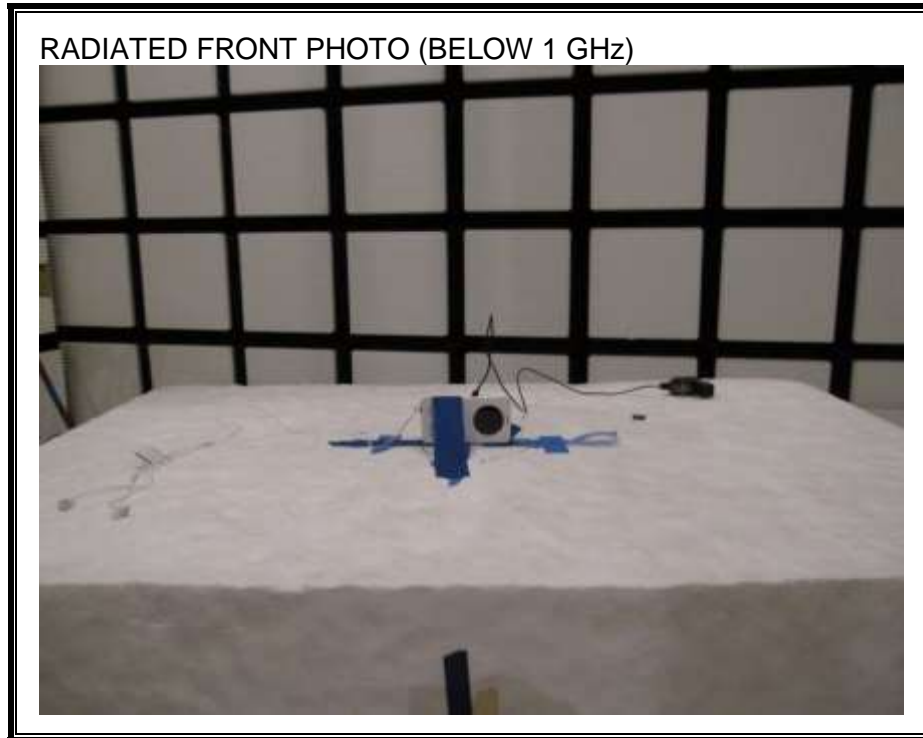

16. SETUP PHOTOS

ANTENNA PORT CONDUCTED RF MEASUREMENT SETUP

RADIATED RF MEASUREMENT SETUP (BELOW 1 GHz)

RADIATED RF MEASUREMENT SETUP (ABOVE 1 GHz)

RADIATED RF MEASUREMENT SETUP FOR PORTABLE CONFIGURATION

X-AXIS FRONT PHOTO

Y-AXIS FRONT PHOTO

POWERLINE CONDUCTED EMISSIONS MEASUREMENT SETUP

LINE CONDUCTED FRONT PHOTO

LINE CONDUCTED BACK PHOTO

DYNAMIC FREQUENCY SELECTION MEASUREMENT SETUP

DFS FRONT PHOTO

DFS SIDE PHOTO