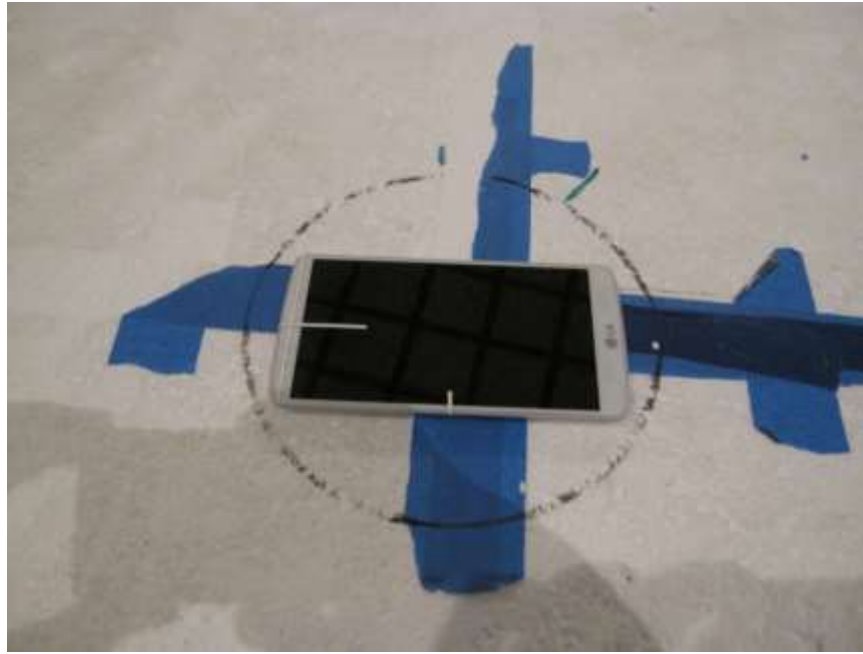

16. SETUP PHOTOS

ANTENNA PORT CONDUCTED RF MEASUREMENT SETUP

RADIATED RF MEASUREMENT SETUP (BELOW 1 GHz)

RADIATED RF MEASUREMENT SETUP (ABOVE 1 GHz)

RADIATED RF MEASUREMENT SETUP FOR PORTABLE CONFIGURATION

X-AXIS FRONT PHOTO

Y-AXIS FRONT PHOTO

POWERLINE CONDUCTED EMISSIONS MEASUREMENT SETUP

LINE CONDUCTED FRONT PHOTO

LINE CONDUCTED BACK PHOTO

DYNAMIC FREQUENCY SELECTION MEASUREMENT SETUP

DFS FRONT PHOTO

DFS SIDE PHOTO