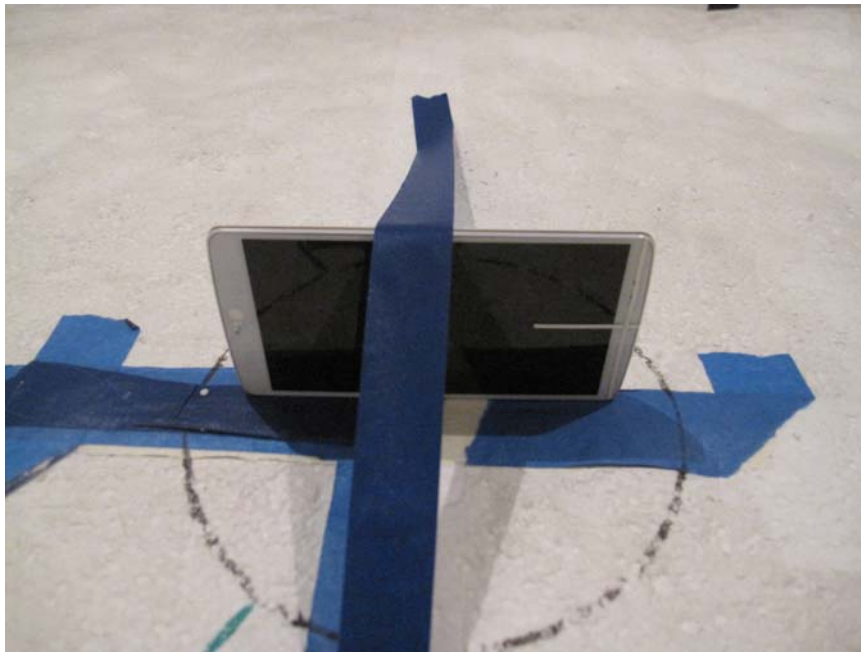

### ANTENNA PORT CONDUCTED RF MEASUREMENT SETUP

**RADIATED RF MEASUREMENT SETUP (BELOW 1 GHz)**

RADIATED FRONT PHOTO (BELOW 1 GHz)

RADIATED BACK PHOTO (BELOW 1 GHz)

**RADIATED RF MEASUREMENT SETUP (ABOVE 1 GHz)**

**RADIATED RF MEASUREMENT SETUP FOR PORTABLE CONFIGURATION**

X-AXIS FRONT PHOTO

Y-AXIS FRONT PHOTO

**POWERLINE CONDUCTED EMISSIONS MEASUREMENT SETUP**

**END OF REPORT**