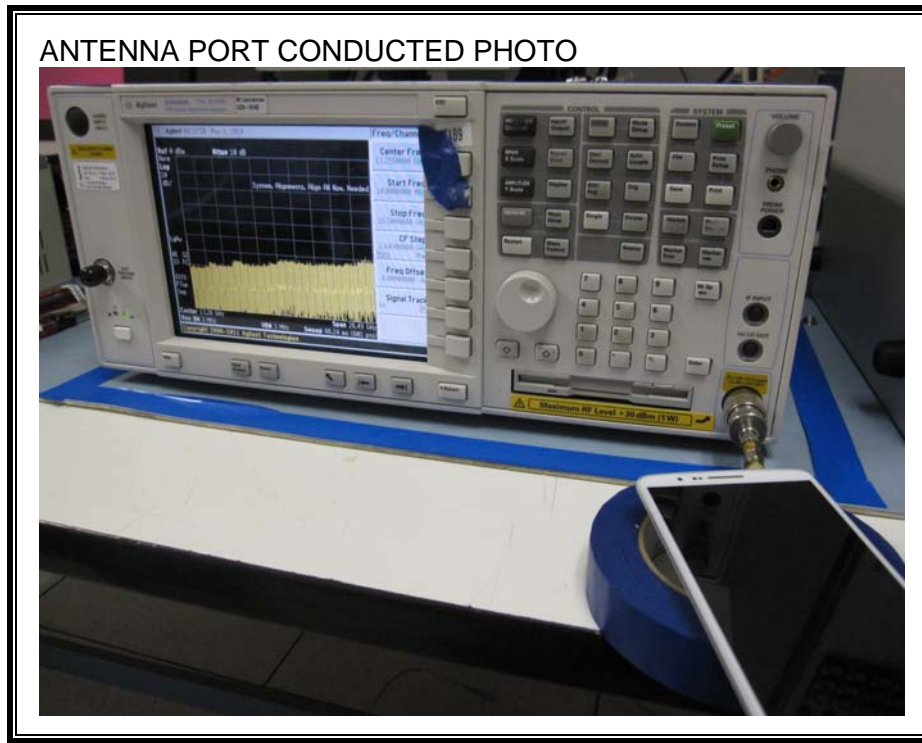

### ANTENNA PORT CONDUCTED RF MEASUREMENT SETUP

**RADIATED RF MEASUREMENT SETUP (BELOW 1 GHz)**

RADIATED FRONT PHOTO (BELOW 1 GHz)

RADIATED BACK PHOTO (BELOW 1 GHz)

**RADIATED RF MEASUREMENT SETUP (ABOVE 1 GHz)**

**RADIATED RF MEASUREMENT SETUP FOR PORTABLE CONFIGURATION**

X-AXIS FRONT PHOTO

Y-AXIS FRONT PHOTO

**POWERLINE CONDUCTED EMISSIONS MEASUREMENT SETUP**

**END OF REPORT**