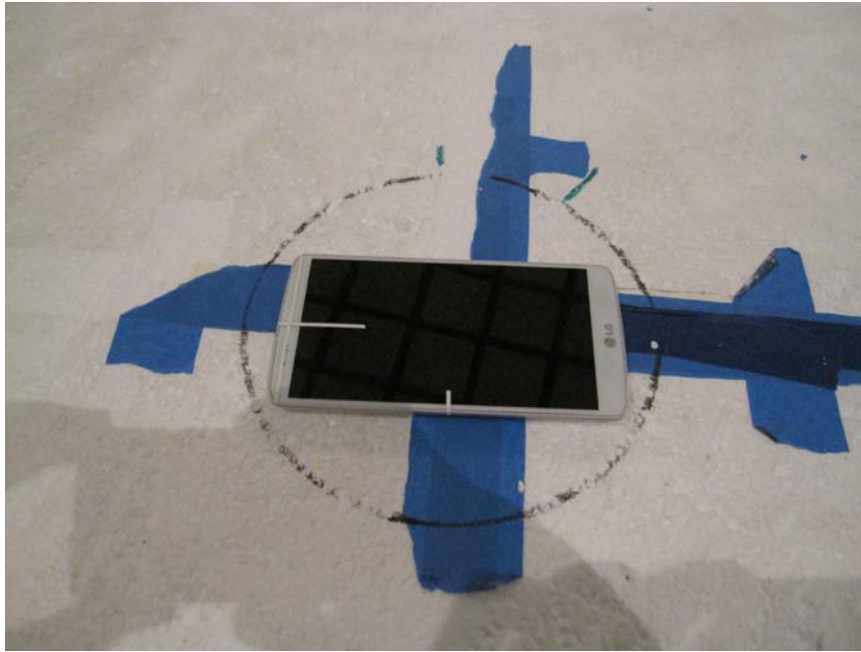

### ANTENNA PORT CONDUCTED RF MEASUREMENT SETUP

**RADIATED RF MEASUREMENT SETUP (BELOW 1 GHz)**

RADIATED FRONT PHOTO (BELOW 1 GHz)

RADIATED BACK PHOTO (BELOW 1 GHz)

**RADIATED RF MEASUREMENT SETUP (ABOVE 1 GHz)**

**RADIATED RF MEASUREMENT SETUP FOR PORTABLE CONFIGURATION**

X-AXIS FRONT PHOTO

Y-AXIS FRONT PHOTO

**POWERLINE CONDUCTED EMISSIONS MEASUREMENT SETUP**

**END OF REPORT**