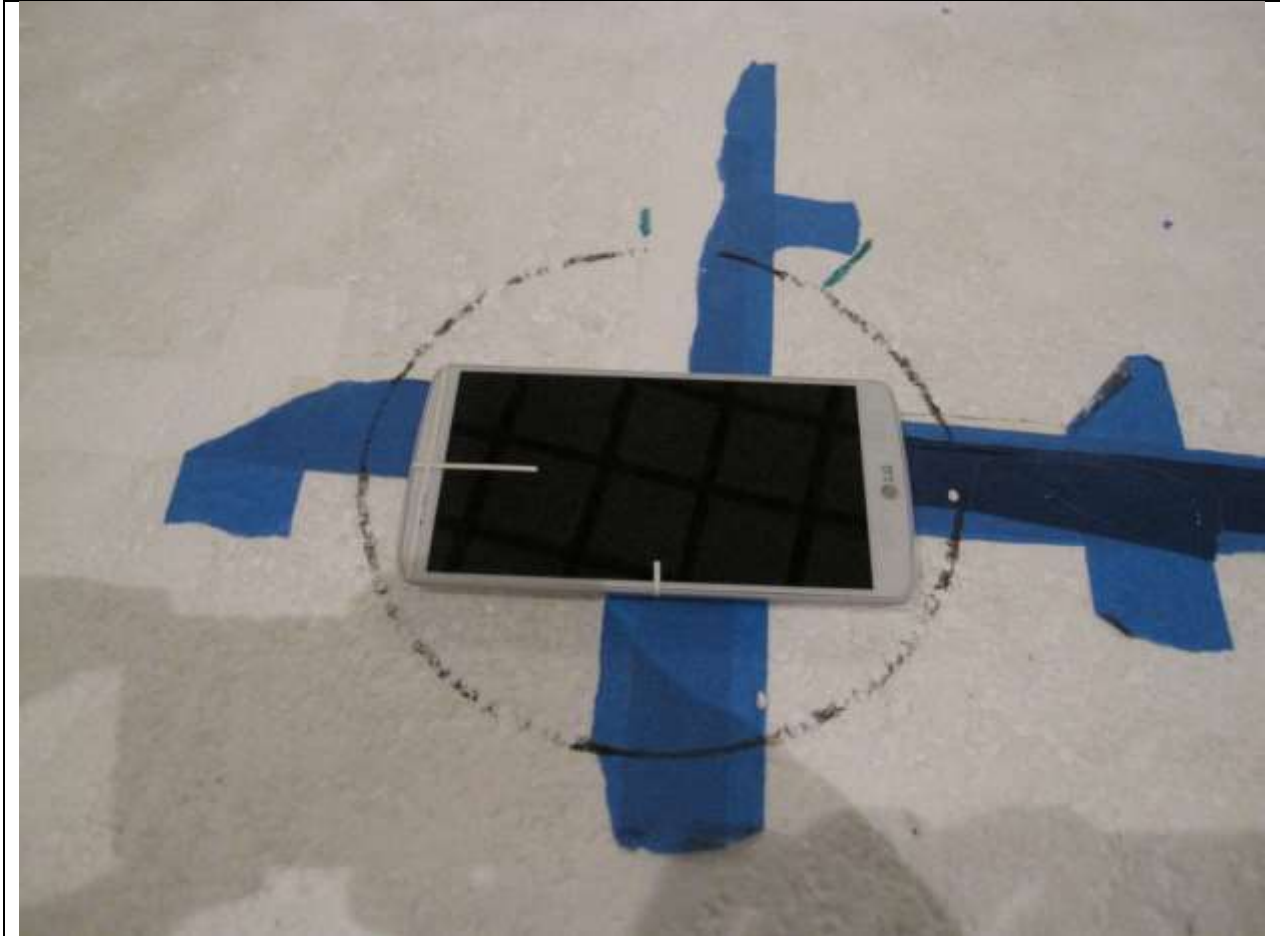

### ANTENNA PORT CONDUCTED RF MEASUREMENT SETUP

#### ANTENNA PORT CONDUCTED PHOTO

**RADIATED RF MEASUREMENT SETUP (BELOW 1 GHz)**

**RADIATED FRONT=PHOTO (BELOW 1 GHz)**

RADIATED BACK PHOTO (BELOW 1 GHz)

**RADIATED RF MEASUREMENT SETUP (ABOVE 1 GHz)**

**RADIATED FRONT PHOTO (ABOVE 1 GHz)**

RADIATED BACK PHOTO (ABOVE 1 GHz)

**RADIATED RF MEASUREMENT SETUP FOR PORTABLE CONFIGURATION**

X-AXIS FRONT PHOTO

Y-AXIS FRONT PHOTO

Z-AXIS FRONT PHOTO

**POWERLINE CONDUCTED EMISSIONS MEASUREMENT SETUP**

LINE CONDUCTED FRONT PHOTO

LINE CONDUCTED BACK PHOTO

**END OF REPORT**