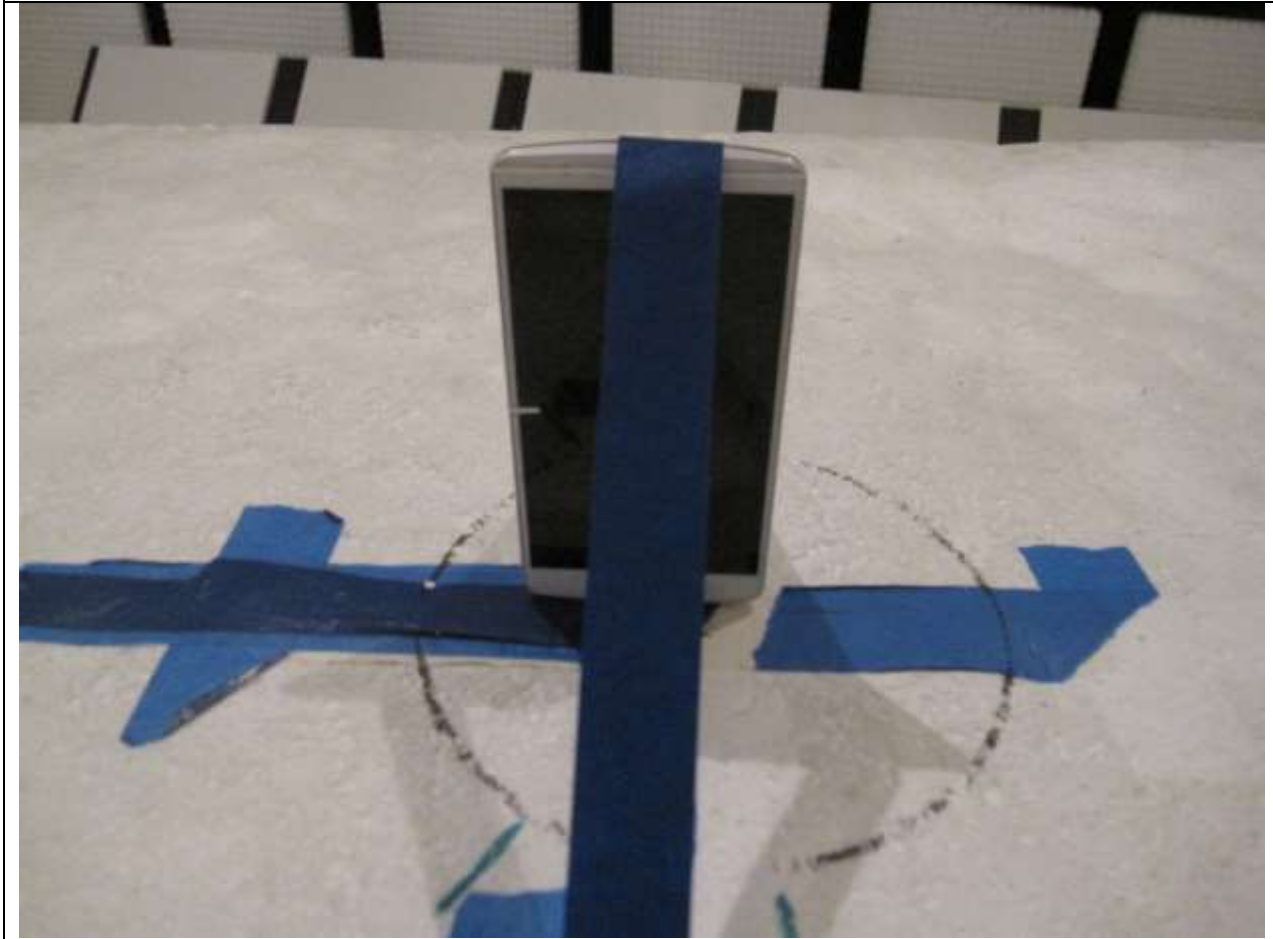

### ANTENNA PORT CONDUCTED RF MEASUREMENT SETUP

#### ANTENNA PORT CONDUCTED PHOTO

**RADIATED RF MEASUREMENT SETUP (BELOW 1 GHz)**

**RADIATED FRONT=PHOTO (BELOW 1 GHz)**

RADIATED BACK PHOTO (BELOW 1 GHz)

**RADIATED RF MEASUREMENT SETUP (ABOVE 1 GHz)**

**RADIATED FRONT PHOTO (ABOVE 1 GHz)**

RADIATED BACK PHOTO (ABOVE 1 GHz)

**RADIATED RF MEASUREMENT SETUP FOR PORTABLE CONFIGURATION**

X-AXIS FRONT PHOTO

Y-AXIS FRONT PHOTO

Z-AXIS FRONT PHOTO

**POWERLINE CONDUCTED EMISSIONS MEASUREMENT SETUP**

LINE CONDUCTED FRONT PHOTO

LINE CONDUCTED BACK PHOTO

**END OF REPORT**