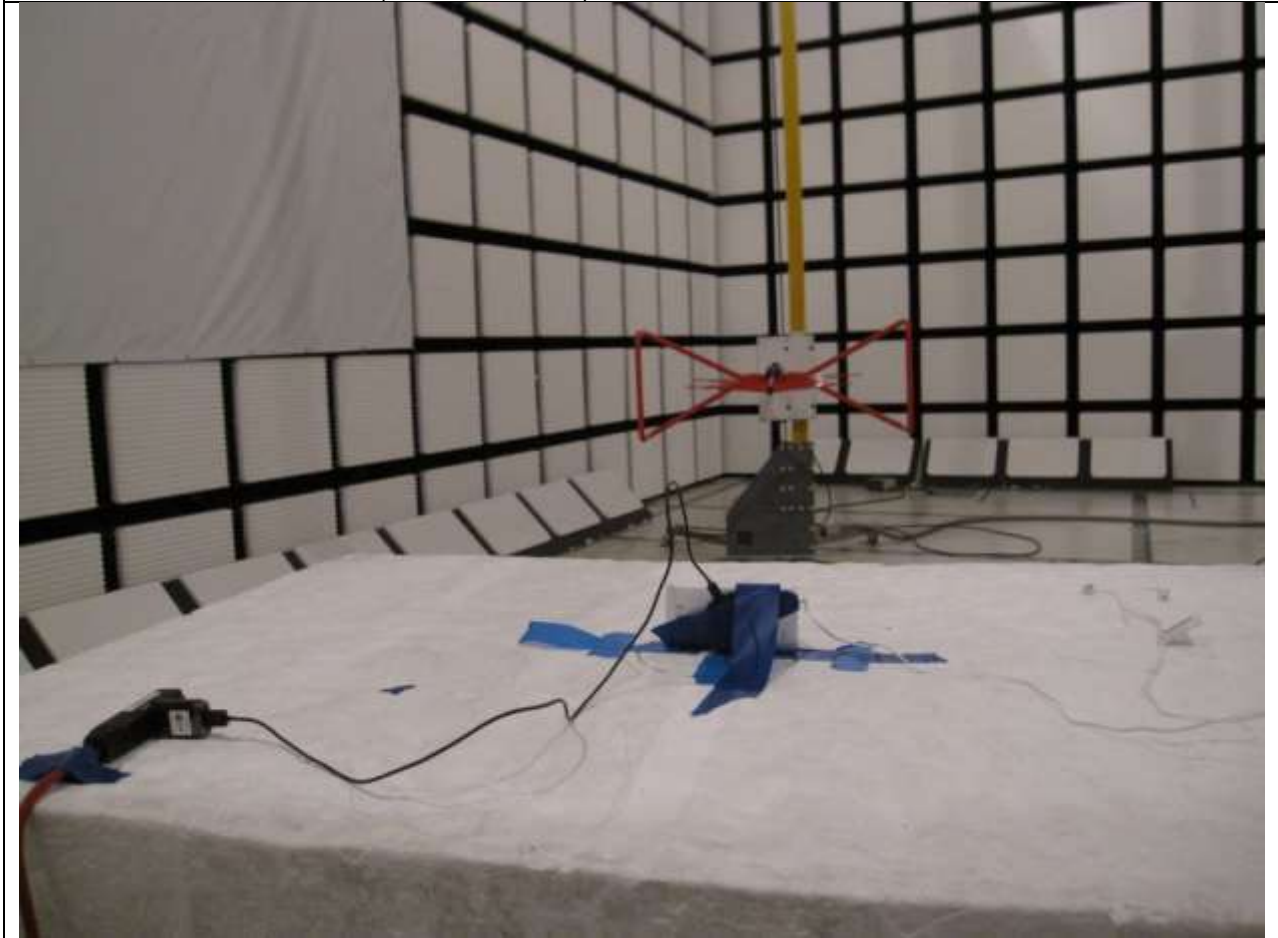

### ANTENNA PORT CONDUCTED RF MEASUREMENT SETUP

#### ANTENNA PORT CONDUCTED PHOTO

**RADIATED RF MEASUREMENT SETUP (BELOW 1 GHz)**

**RADIATED FRONT=PHOTO (BELOW 1 GHz)**

RADIATED BACK PHOTO (BELOW 1 GHz)

**RADIATED RF MEASUREMENT SETUP (ABOVE 1 GHz)**

**RADIATED FRONT PHOTO (ABOVE 1 GHz)**

RADIATED BACK PHOTO (ABOVE 1 GHz)

**RADIATED RF MEASUREMENT SETUP FOR PORTABLE CONFIGURATION**

X-AXIS FRONT PHOTO

Y-AXIS FRONT PHOTO

Z-AXIS FRONT PHOTO

**POWERLINE CONDUCTED EMISSIONS MEASUREMENT SETUP**

LINE CONDUCTED FRONT PHOTO

LINE CONDUCTED BACK PHOTO

**END OF REPORT**