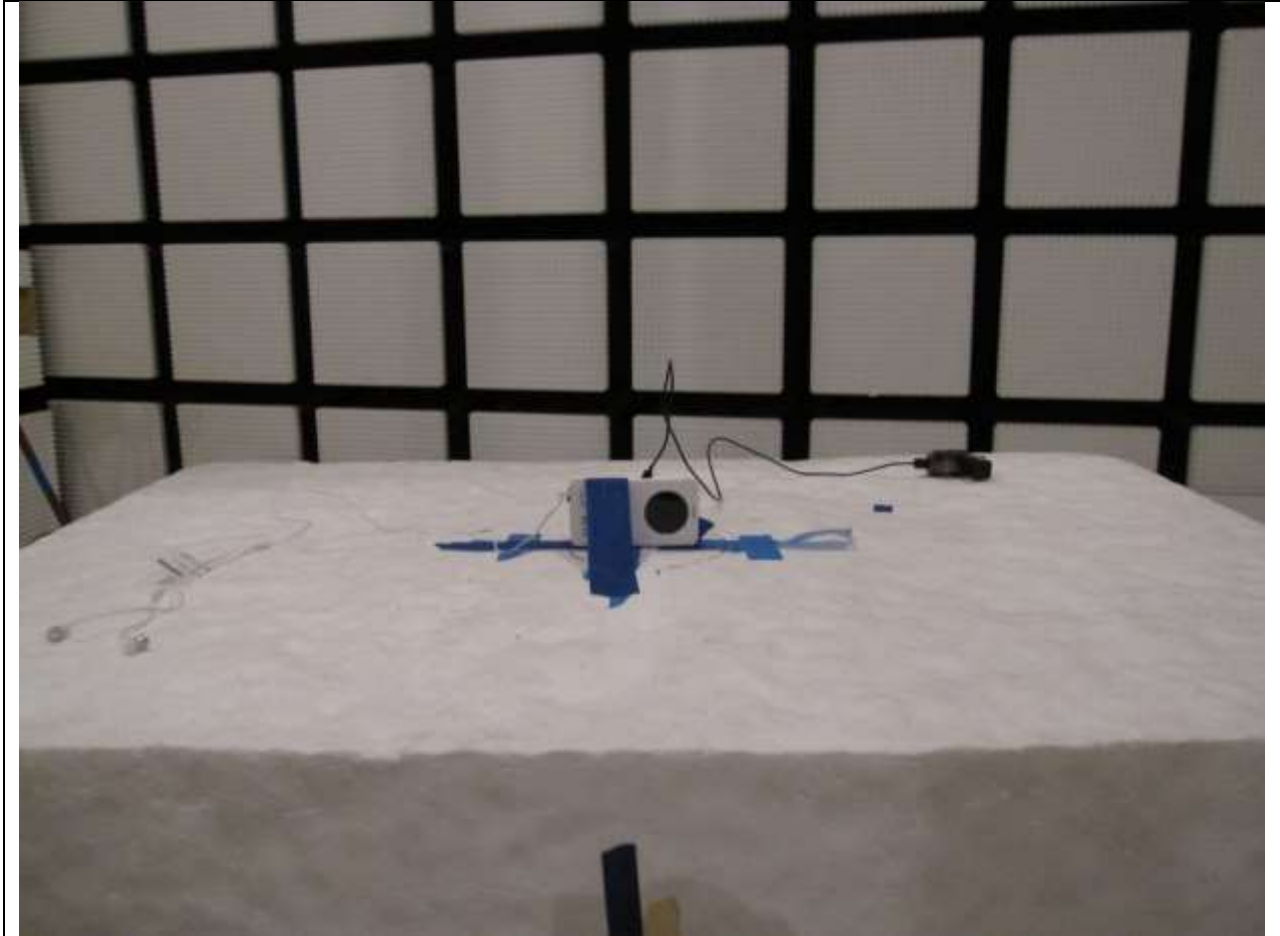

### ANTENNA PORT CONDUCTED RF MEASUREMENT SETUP

#### ANTENNA PORT CONDUCTED PHOTO

**RADIATED RF MEASUREMENT SETUP (BELOW 1 GHz)**

**RADIATED FRONT=PHOTO (BELOW 1 GHz)**

RADIATED BACK PHOTO (BELOW 1 GHz)

**RADIATED RF MEASUREMENT SETUP (ABOVE 1 GHz)**

**RADIATED FRONT PHOTO (ABOVE 1 GHz)**

RADIATED BACK PHOTO (ABOVE 1 GHz)

**RADIATED RF MEASUREMENT SETUP FOR PORTABLE CONFIGURATION**

X-AXIS FRONT PHOTO

Y-AXIS FRONT PHOTO

Z-AXIS FRONT PHOTO

**POWERLINE CONDUCTED EMISSIONS MEASUREMENT SETUP**

LINE CONDUCTED FRONT PHOTO

LINE CONDUCTED BACK PHOTO

**END OF REPORT**