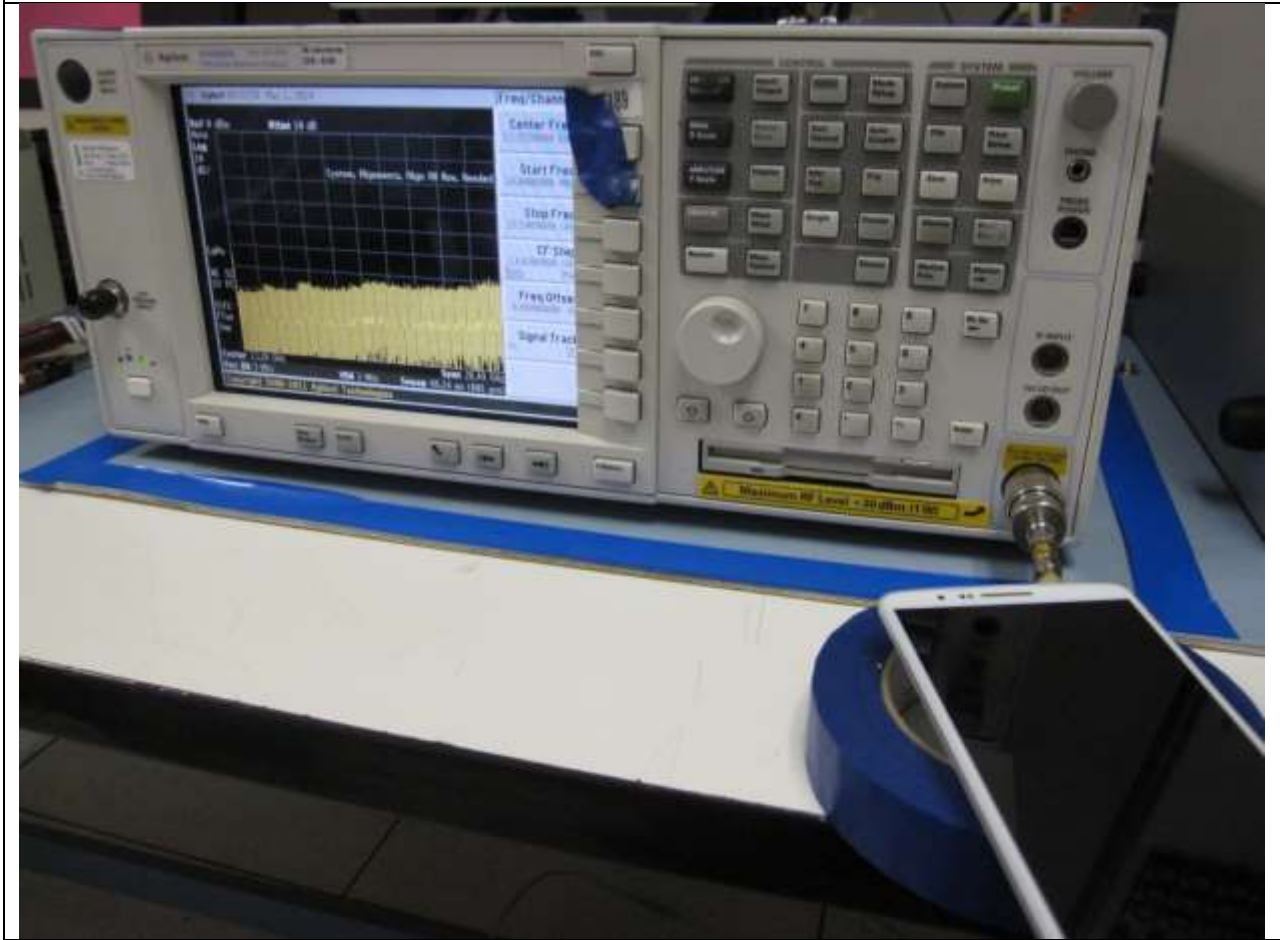

### ANTENNA PORT CONDUCTED RF MEASUREMENT SETUP

#### ANTENNA PORT CONDUCTED PHOTO

**RADIATED RF MEASUREMENT SETUP (BELOW 1 GHz)**

**RADIATED FRONT=PHOTO (BELOW 1 GHz)**

RADIATED BACK PHOTO (BELOW 1 GHz)

**RADIATED RF MEASUREMENT SETUP (ABOVE 1 GHz)**

**RADIATED FRONT PHOTO (ABOVE 1 GHz)**