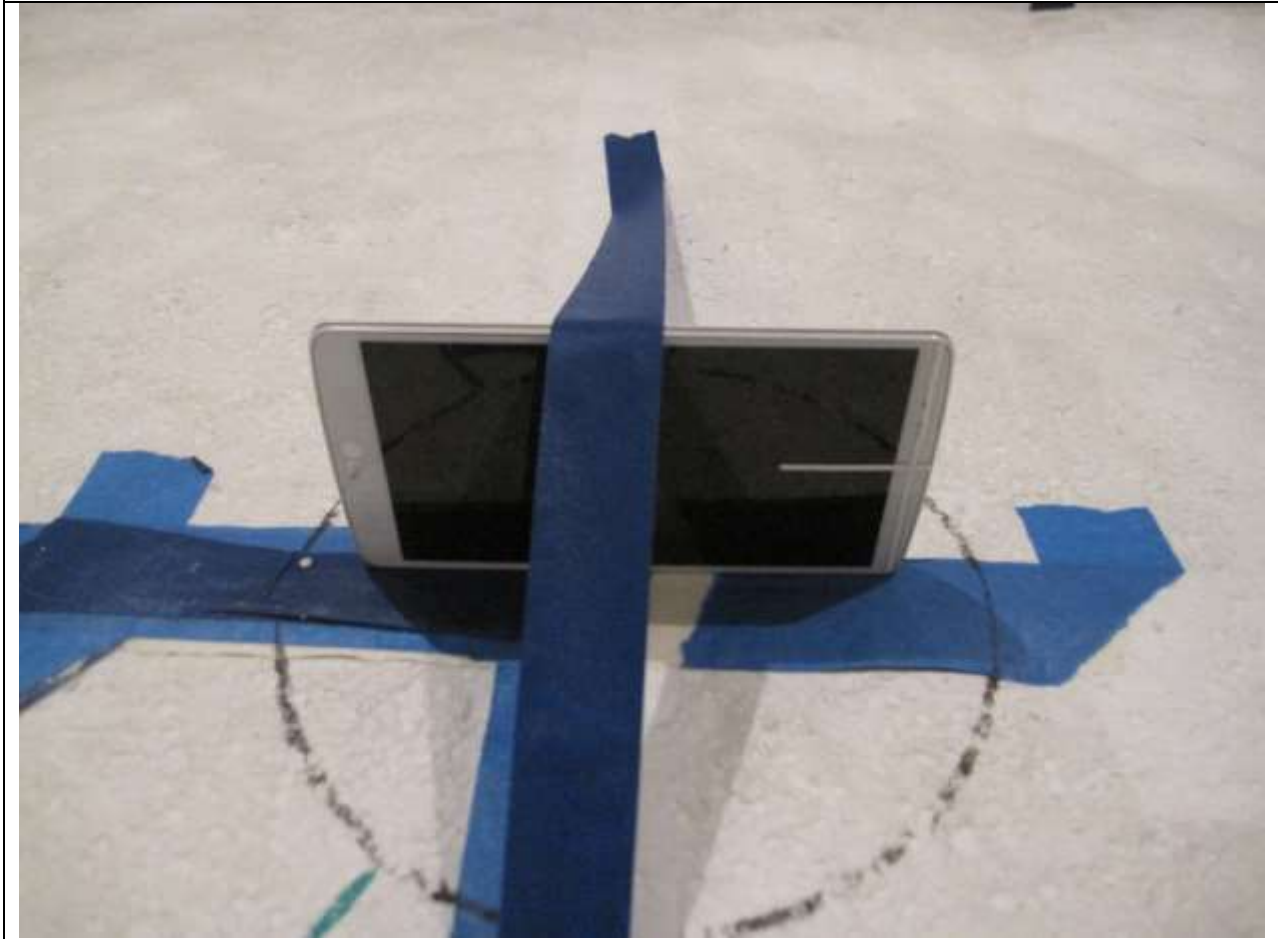

### ANTENNA PORT CONDUCTED RF MEASUREMENT SETUP

#### ANTENNA PORT CONDUCTED PHOTO

**RADIATED RF MEASUREMENT SETUP (BELOW 1 GHz)**

**RADIATED FRONT=PHOTO (BELOW 1 GHz)**

RADIATED BACK PHOTO (BELOW 1 GHz)

**RADIATED RF MEASUREMENT SETUP (ABOVE 1 GHz)**

**RADIATED FRONT PHOTO (ABOVE 1 GHz)**

RADIATED BACK PHOTO (ABOVE 1 GHz)

**RADIATED RF MEASUREMENT SETUP FOR PORTABLE CONFIGURATION**

X-AXIS FRONT PHOTO

Y-AXIS FRONT PHOTO

Z-AXIS FRONT PHOTO

**POWERLINE CONDUCTED EMISSIONS MEASUREMENT SETUP**

LINE CONDUCTED FRONT PHOTO

LINE CONDUCTED BACK PHOTO

**END OF REPORT**