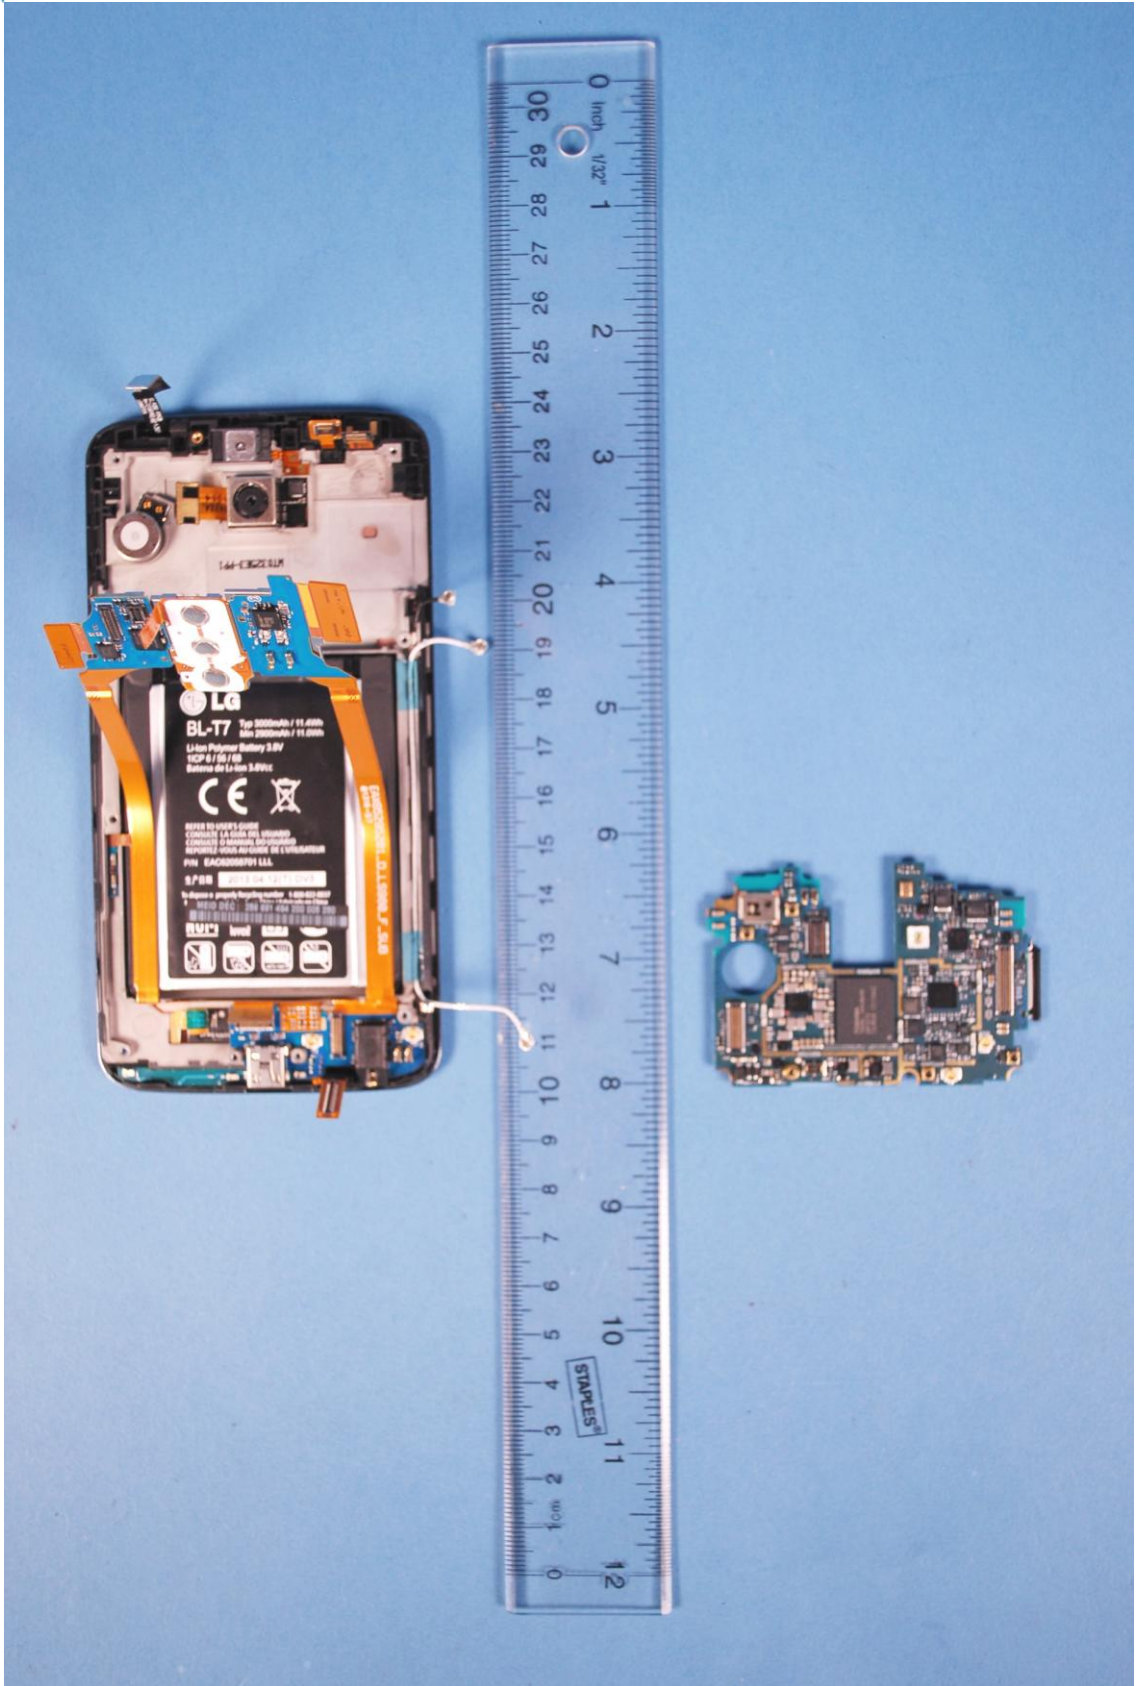

INTERNAL PHOTOGRAPHS

	<p>LG MobileCom FCC ID: ZNFLS980</p>	<p>Model: LS980</p>
<p>Internal Photos</p>	<p>EUT Type: Portable Handset</p>	<p>Page 1 of 8</p>

	<p>LG MobileCom FCC ID: ZNFLS980</p>	<p>Model: LS980</p>
<p>Internal Photos</p>	<p>EUT Type: Portable Handset</p>	<p>Page 2 of 8</p>

	<p>LG MobileCom FCC ID: ZNFLS980</p>	<p>Model: LS980</p>
<p>Internal Photos</p>	<p>EUT Type: Portable Handset</p>	<p>Page 3 of 8</p>

	LG MobileCom FCC ID: ZNFLS980	Model: LS980
Internal Photos	EUT Type: Portable Handset	Page 4 of 8

	LG MobileCom FCC ID: ZNFLS980	Model: LS980
Internal Photos	EUT Type: Portable Handset	Page 5 of 8

	LG MobileCom FCC ID: ZNFLS980	Model: LS980
Internal Photos	EUT Type: Portable Handset	Page 6 of 8

	<p>LG MobileCom FCC ID: ZNFLS980</p>	<p>Model: LS980</p>
<p>Internal Photos</p>	<p>EUT Type: Portable Handset</p>	<p>Page 8 of 8</p>