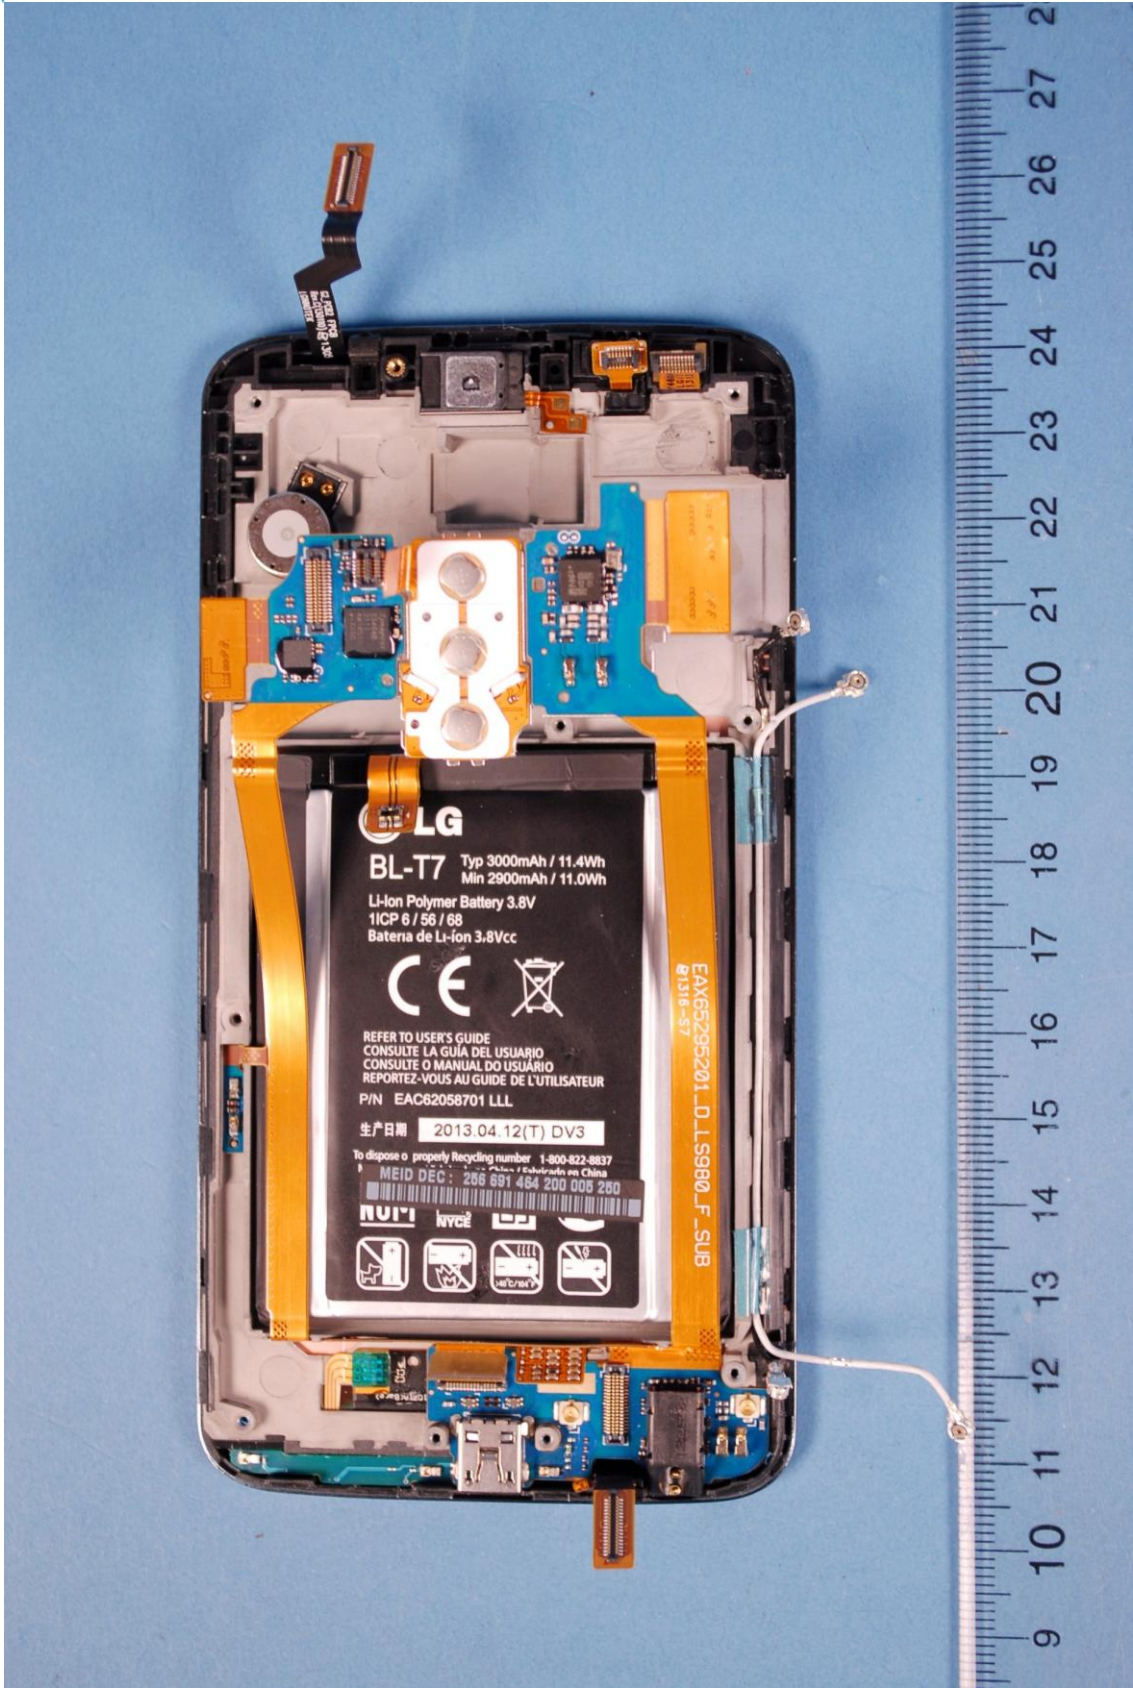

INTERNAL PHOTOGRAPHS

	<p>LG MobileCom FCC ID: ZNFLS980</p>	<p>Model: LS980</p>
<p>Internal Photos</p>	<p>EUT Type: Portable Handset</p>	<p>Page 1 of 8</p>

	<p>LG MobileCom FCC ID: ZNFLS980</p>	<p>Model: LS980</p>
<p>Internal Photos</p>	<p>EUT Type: Portable Handset</p>	<p>Page 2 of 8</p>

	<p>LG MobileCom FCC ID: ZNFLS980</p>	<p>Model: LS980</p>
<p>Internal Photos</p>	<p>EUT Type: Portable Handset</p>	<p>Page 3 of 8</p>

	LG MobileCom FCC ID: ZNFLS980	Model: LS980
Internal Photos	EUT Type: Portable Handset	Page 4 of 8

	LG MobileCom FCC ID: ZNFLS980	Model: LS980
Internal Photos	EUT Type: Portable Handset	Page 5 of 8

	LG MobileCom FCC ID: ZNFLS980	Model: LS980
Internal Photos	EUT Type: Portable Handset	Page 6 of 8

	<p>LG MobileCom FCC ID: ZNFLS980</p>	<p>Model: LS980</p>
<p>Internal Photos</p>	<p>EUT Type: Portable Handset</p>	<p>Page 8 of 8</p>