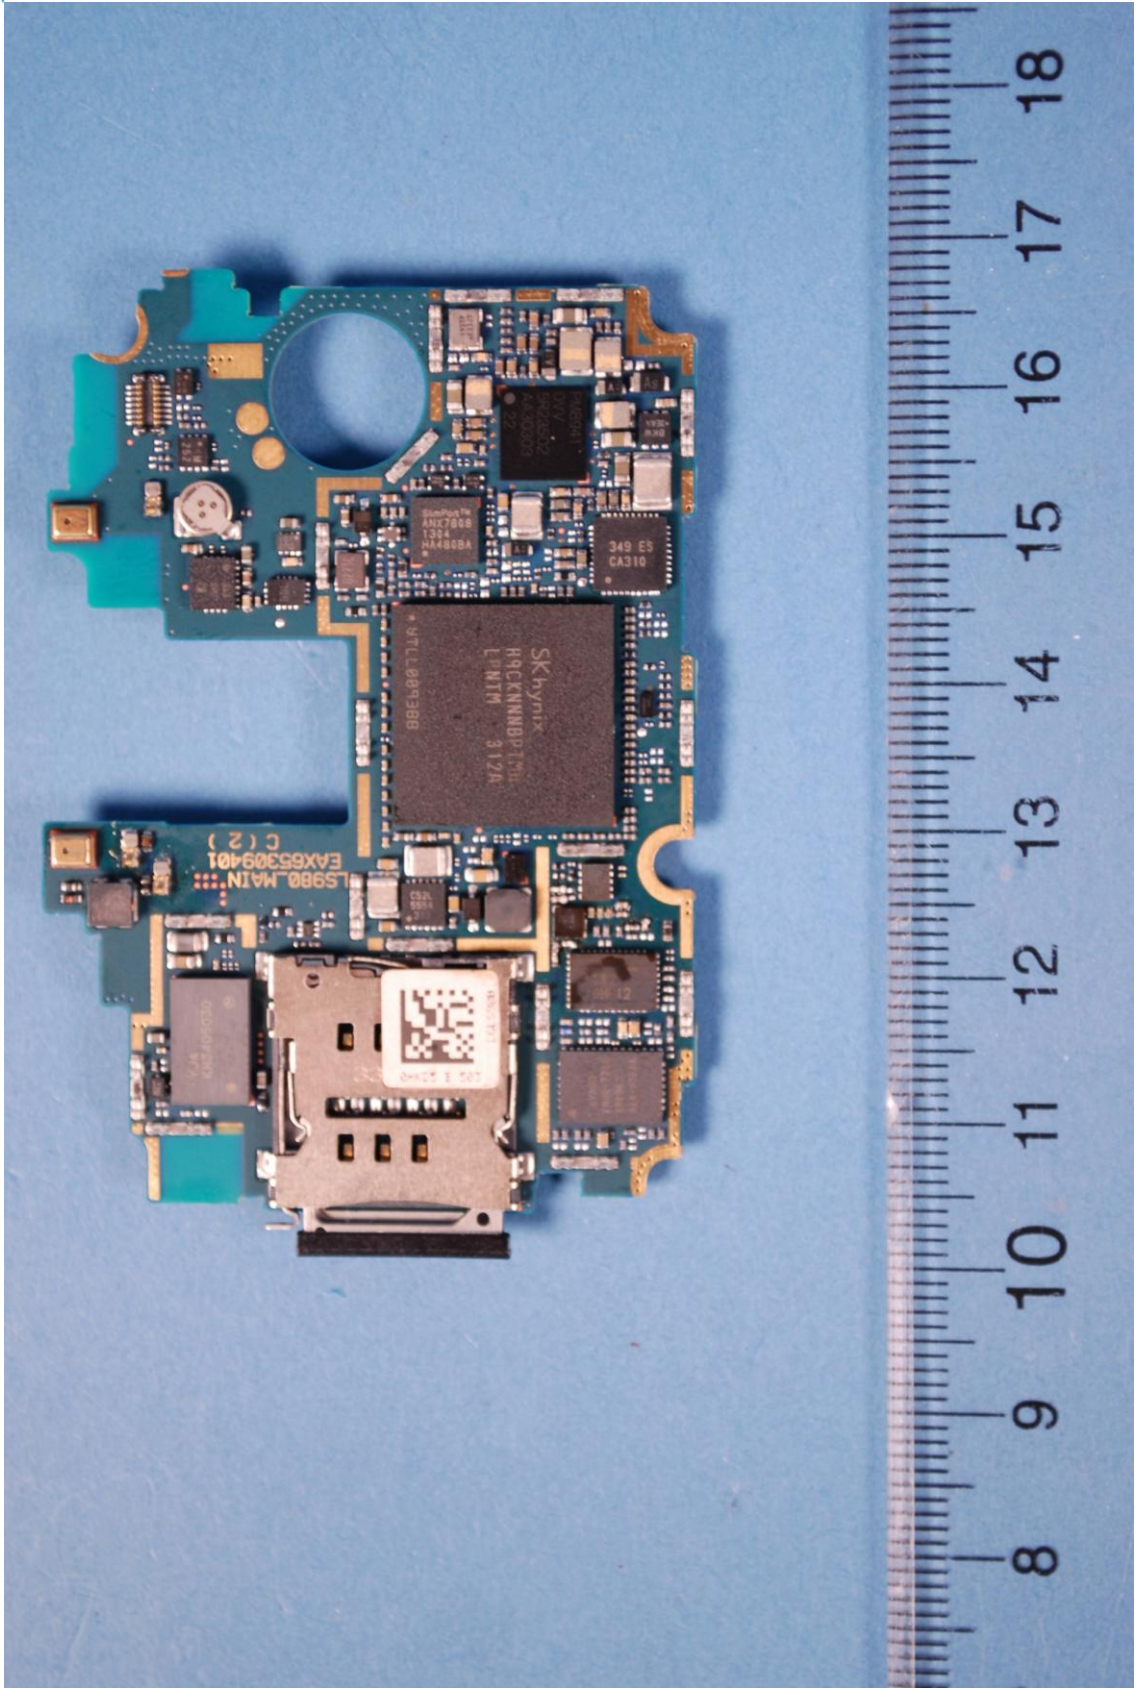

INTERNAL PHOTOGRAPHS

	<p>LG MobileCom FCC ID: ZNFLS980</p>	<p>Model: LS980</p>
<p>Internal Photos</p>	<p>EUT Type: Portable Handset</p>	<p>Page 1 of 8</p>

	<p>LG MobileCom FCC ID: ZNFLS980</p>	<p>Model: LS980</p>
<p>Internal Photos</p>	<p>EUT Type: Portable Handset</p>	<p>Page 2 of 8</p>

	<p>LG MobileCom FCC ID: ZNFLS980</p>	<p>Model: LS980</p>
<p>Internal Photos</p>	<p>EUT Type: Portable Handset</p>	<p>Page 3 of 8</p>

	LG MobileCom FCC ID: ZNFLS980	Model: LS980
Internal Photos	EUT Type: Portable Handset	Page 4 of 8

	LG MobileCom FCC ID: ZNFLS980	Model: LS980
Internal Photos	EUT Type: Portable Handset	Page 5 of 8

	LG MobileCom FCC ID: ZNFLS980	Model: LS980
Internal Photos	EUT Type: Portable Handset	Page 6 of 8

	<p>LG MobileCom FCC ID: ZNFLS980</p>	<p>Model: LS980</p>
<p>Internal Photos</p>	<p>EUT Type: Portable Handset</p>	<p>Page 8 of 8</p>