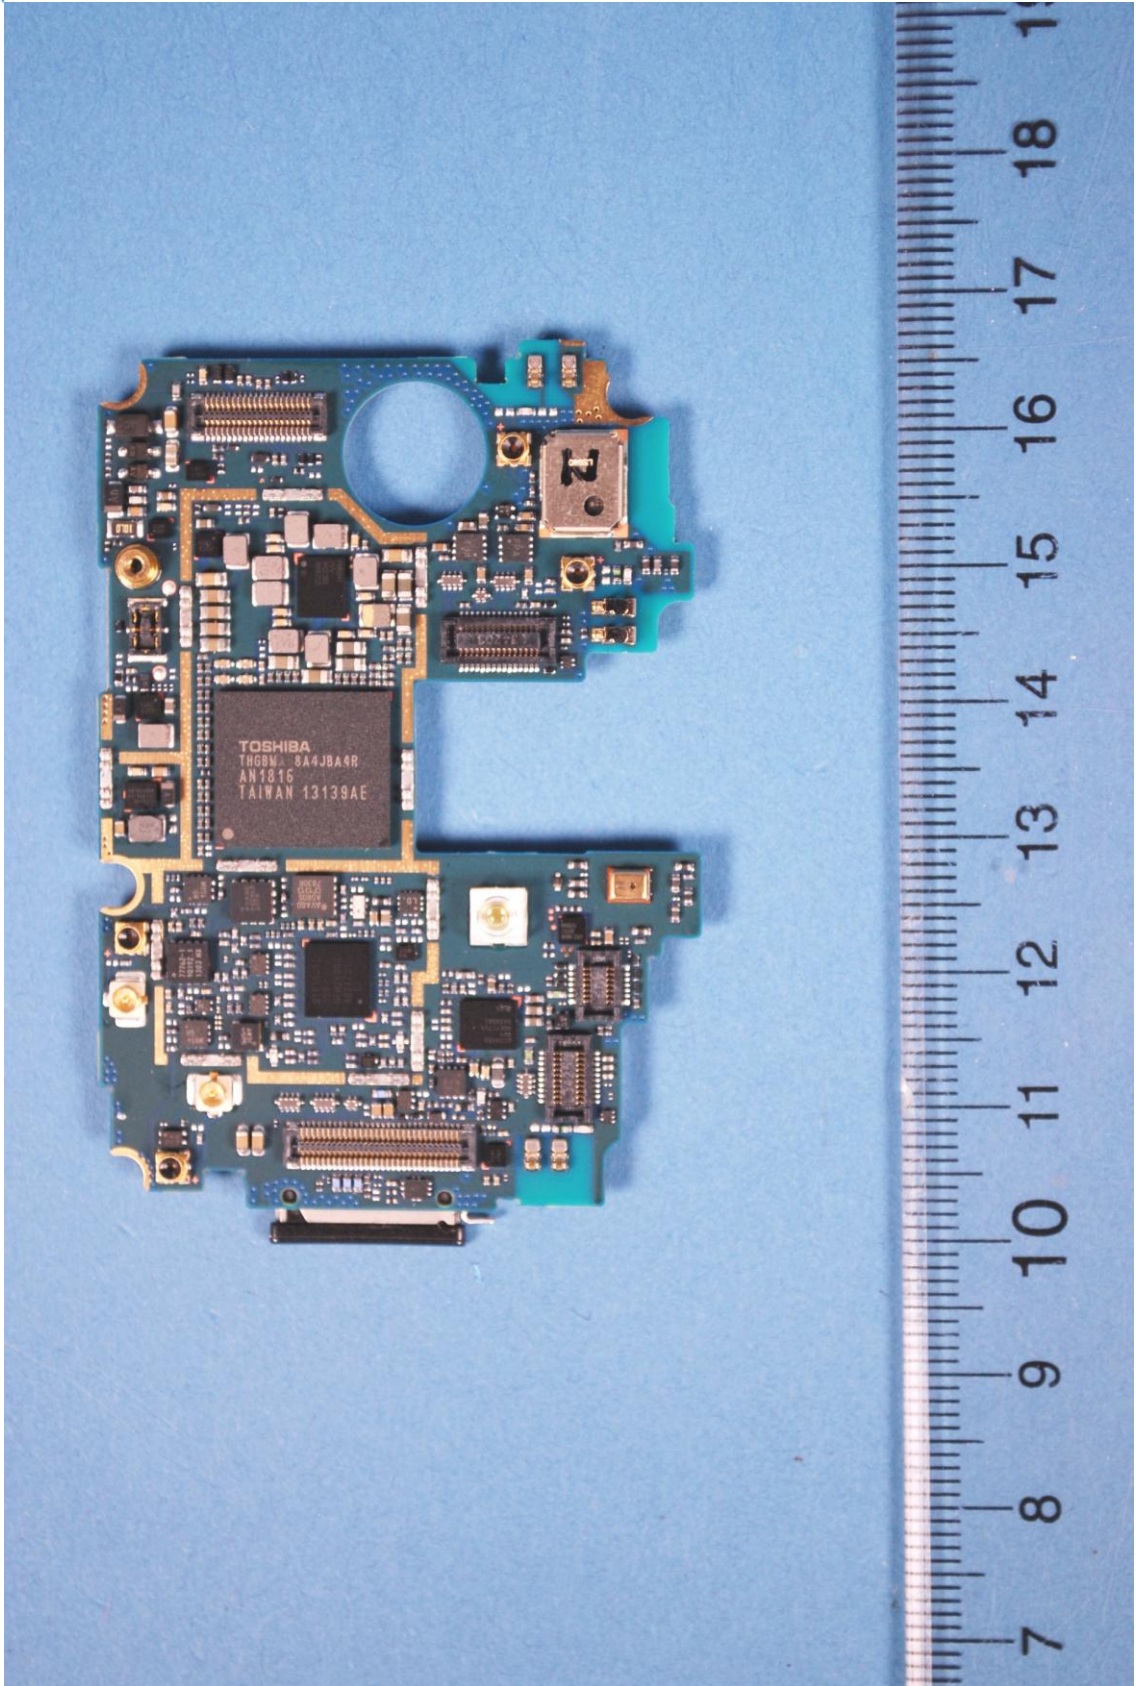

INTERNAL PHOTOGRAPHS

	<p>LG MobileCom FCC ID: ZNFLS980</p>	<p>Model: LS980</p>
<p>Internal Photos</p>	<p>EUT Type: Portable Handset</p>	<p>Page 1 of 8</p>

	<p>LG MobileCom FCC ID: ZNFLS980</p>	<p>Model: LS980</p>
<p>Internal Photos</p>	<p>EUT Type: Portable Handset</p>	<p>Page 2 of 8</p>

	<p>LG MobileCom FCC ID: ZNFLS980</p>	<p>Model: LS980</p>
<p>Internal Photos</p>	<p>EUT Type: Portable Handset</p>	<p>Page 3 of 8</p>

	LG MobileCom FCC ID: ZNFLS980	Model: LS980
Internal Photos	EUT Type: Portable Handset	Page 4 of 8

	LG MobileCom FCC ID: ZNFLS980	Model: LS980
Internal Photos	EUT Type: Portable Handset	Page 5 of 8

	LG MobileCom FCC ID: ZNFLS980	Model: LS980
Internal Photos	EUT Type: Portable Handset	Page 6 of 8

	<p>LG MobileCom FCC ID: ZNFLS980</p>	<p>Model: LS980</p>
<p>Internal Photos</p>	<p>EUT Type: Portable Handset</p>	<p>Page 8 of 8</p>