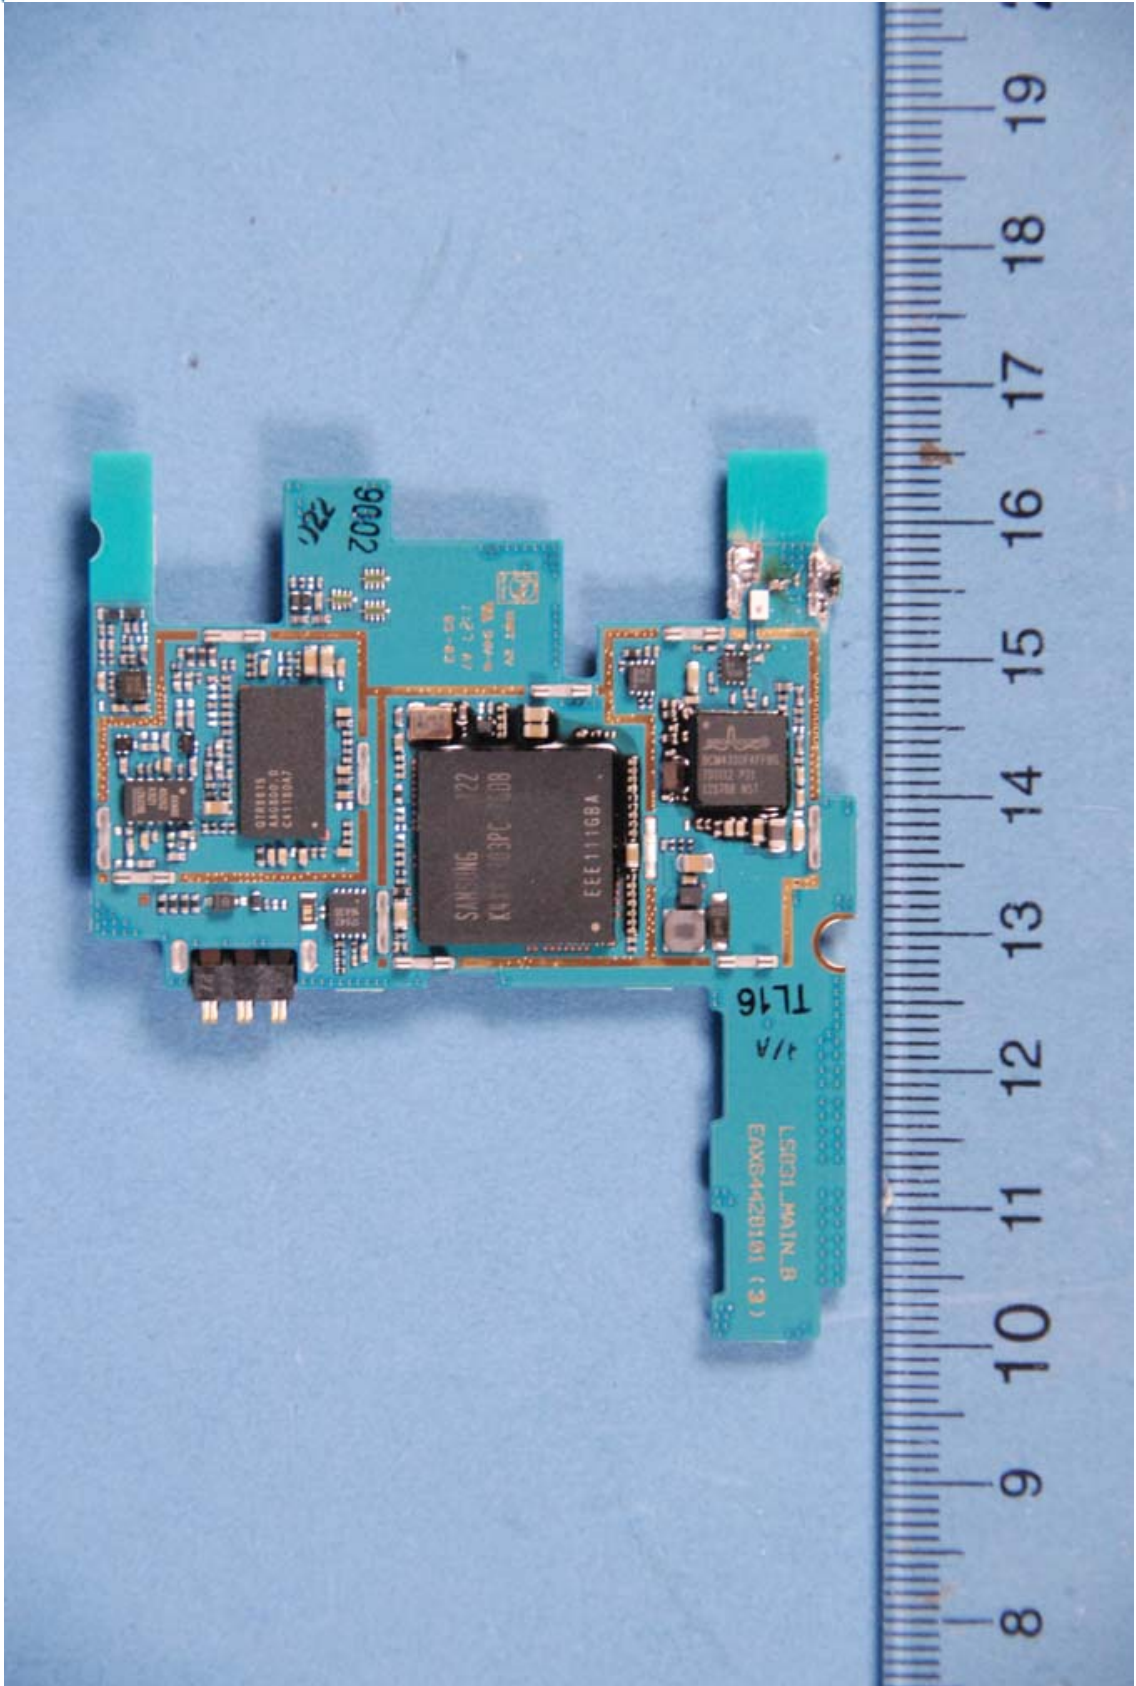

INTERNAL PHOTOGRAPHS

	<p>LG MobileComm FCC ID: ZNFLS831</p>	<p>Model: LS831</p>
<p>Internal Photos</p>	<p>EUT Type: Portable Handset</p>	<p>Page 1 of 10</p>

	LG MobileComm FCC ID: ZNFLS831	Model: LS831
Internal Photos	EUT Type: Portable Handset	Page 2 of 10

	LG MobileComm FCC ID: ZNFLS831	Model: LS831
Internal Photos	EUT Type: Portable Handset	Page 3 of 10

	LG MobileComm FCC ID: ZNFLS831	Model: LS831
Internal Photos	EUT Type: Portable Handset	Page 4 of 10

	LG MobileComm FCC ID: ZNFLS831	Model: LS831
Internal Photos	EUT Type: Portable Handset	Page 5 of 10

	LG MobileComm FCC ID: ZNFLS831	Model: LS831
Internal Photos	EUT Type: Portable Handset	Page 6 of 10

	LG MobileComm FCC ID: ZNFLS831	Model: LS831
Internal Photos	EUT Type: Portable Handset	Page 7 of 10

	LG MobileComm FCC ID: ZNFLS831	Model: LS831
Internal Photos	EUT Type: Portable Handset	Page 8 of 10