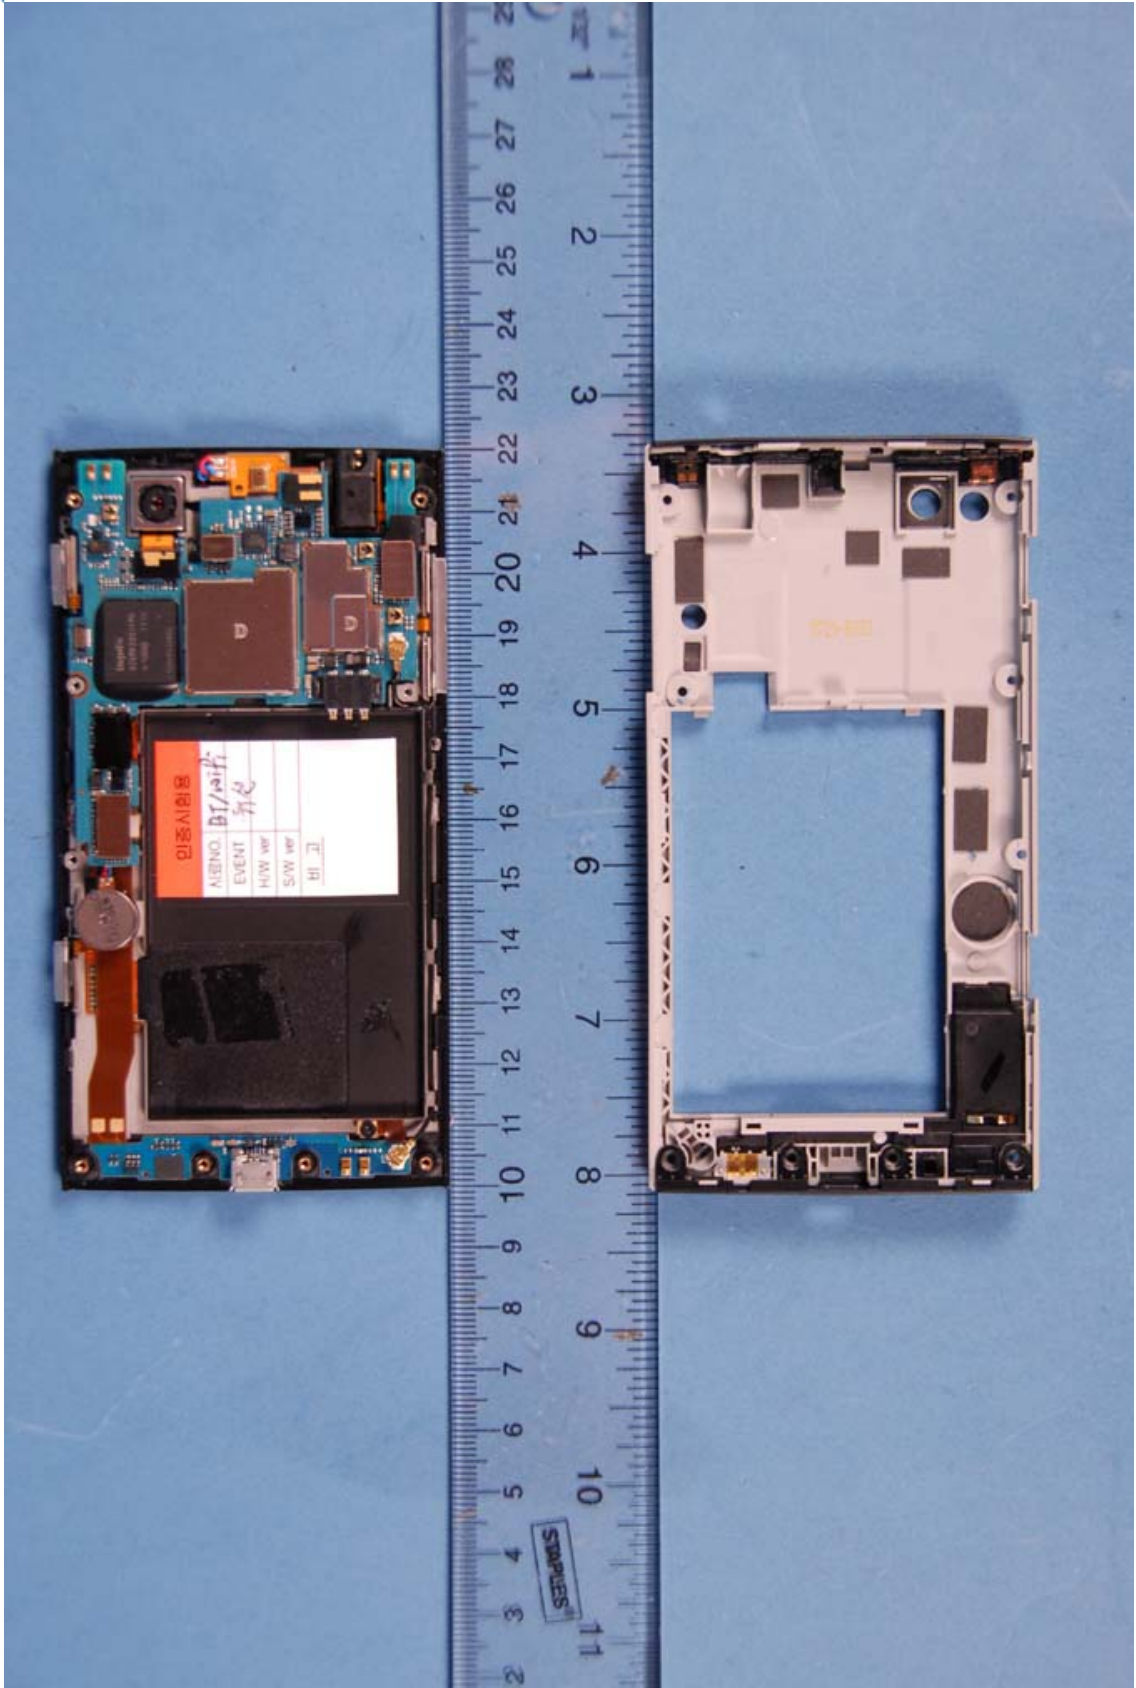

INTERNAL PHOTOGRAPHS

	<p>LG MobileComm FCC ID: ZNFLS831</p>	<p>Model: LS831</p>
<p>Internal Photos</p>	<p>EUT Type: Portable Handset</p>	<p>Page 1 of 10</p>

	LG MobileComm FCC ID: ZNFLS831	Model: LS831
Internal Photos	EUT Type: Portable Handset	Page 2 of 10

	LG MobileComm FCC ID: ZNFLS831	Model: LS831
Internal Photos	EUT Type: Portable Handset	Page 3 of 10

	LG MobileComm FCC ID: ZNFLS831	Model: LS831
Internal Photos	EUT Type: Portable Handset	Page 4 of 10

	LG MobileComm FCC ID: ZNFLS831	Model: LS831
Internal Photos	EUT Type: Portable Handset	Page 5 of 10

	LG MobileComm FCC ID: ZNFLS831	Model: LS831
Internal Photos	EUT Type: Portable Handset	Page 6 of 10

	LG MobileComm FCC ID: ZNFLS831	Model: LS831
Internal Photos	EUT Type: Portable Handset	Page 7 of 10

	LG MobileComm FCC ID: ZNFLS831	Model: LS831
Internal Photos	EUT Type: Portable Handset	Page 8 of 10