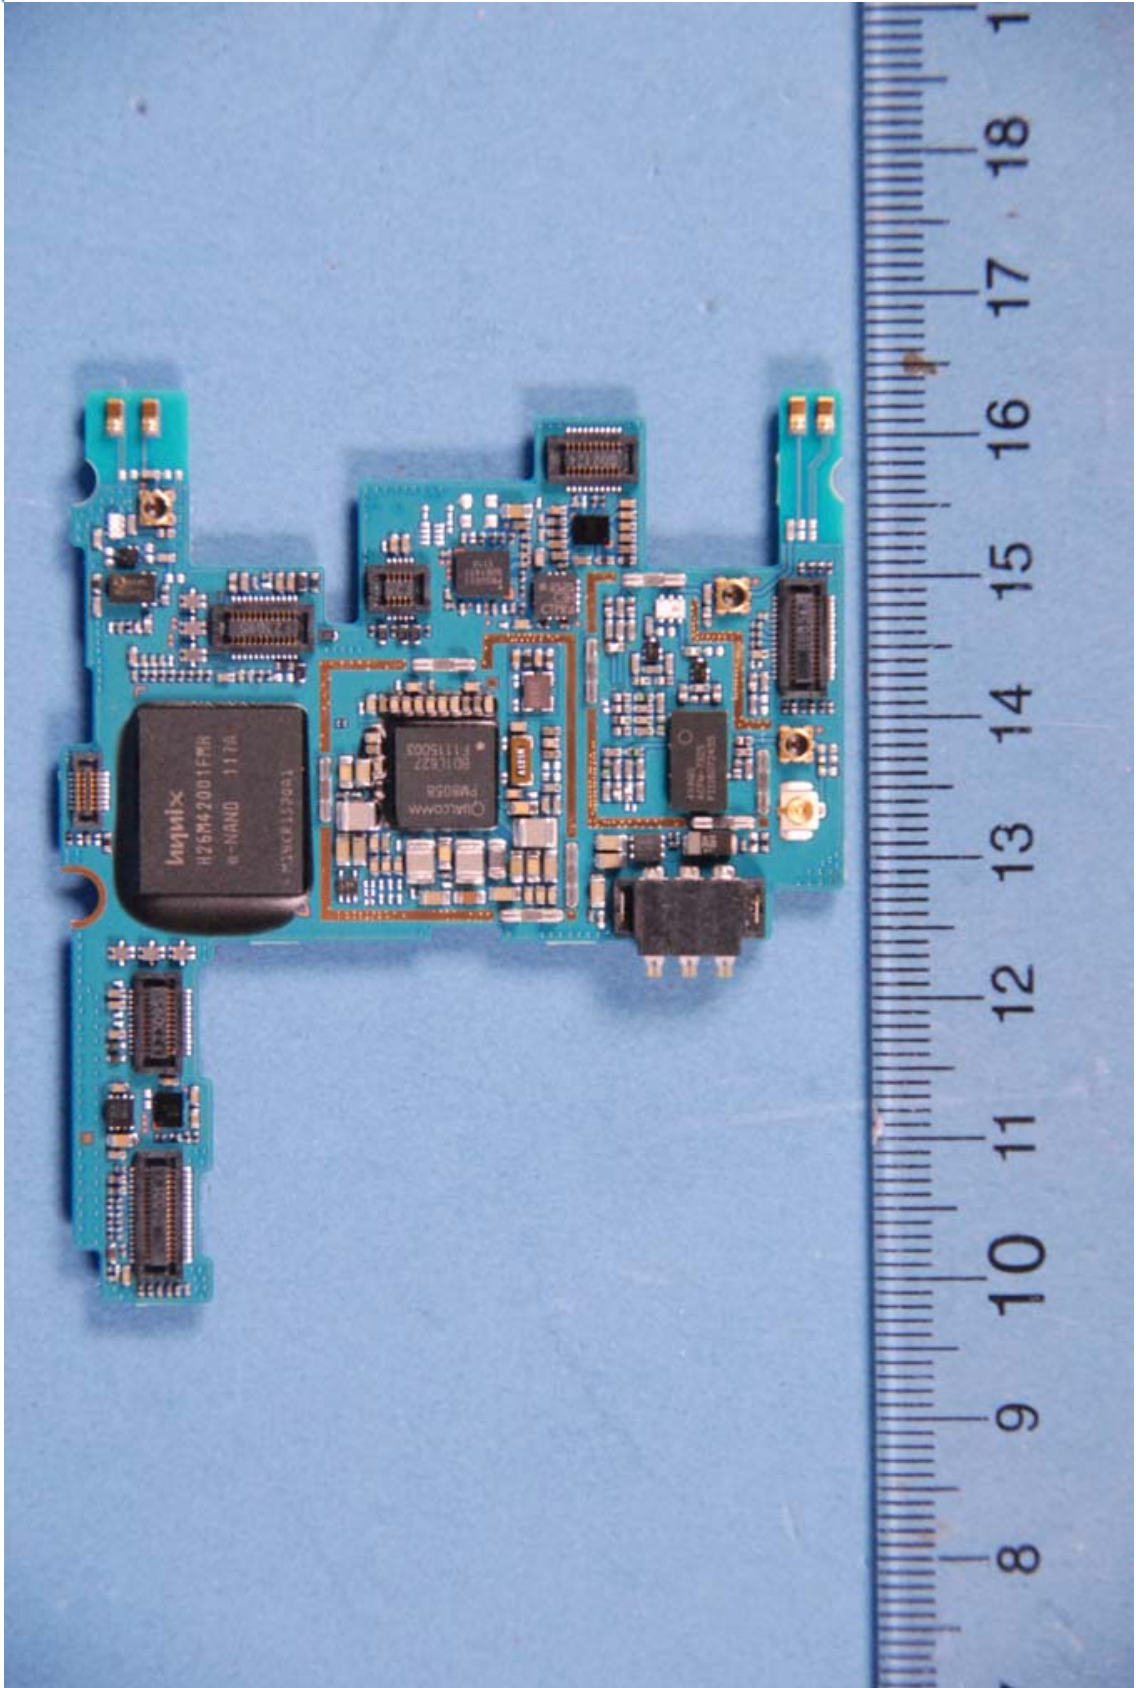

INTERNAL PHOTOGRAPHS

	<p>LG MobileComm FCC ID: ZNFLS831</p>	<p>Model: LS831</p>
<p>Internal Photos</p>	<p>EUT Type: Portable Handset</p>	<p>Page 1 of 10</p>

	LG MobileComm FCC ID: ZNFLS831	Model: LS831
Internal Photos	EUT Type: Portable Handset	Page 2 of 10

	LG MobileComm FCC ID: ZNFLS831	Model: LS831
Internal Photos	EUT Type: Portable Handset	Page 3 of 10

	LG MobileComm FCC ID: ZNFLS831	Model: LS831
Internal Photos	EUT Type: Portable Handset	Page 4 of 10

	LG MobileComm FCC ID: ZNFLS831	Model: LS831
Internal Photos	EUT Type: Portable Handset	Page 5 of 10

	LG MobileComm FCC ID: ZNFLS831	Model: LS831
Internal Photos	EUT Type: Portable Handset	Page 6 of 10

	LG MobileComm FCC ID: ZNFLS831	Model: LS831
Internal Photos	EUT Type: Portable Handset	Page 7 of 10

	LG MobileComm FCC ID: ZNFLS831	Model: LS831
Internal Photos	EUT Type: Portable Handset	Page 8 of 10