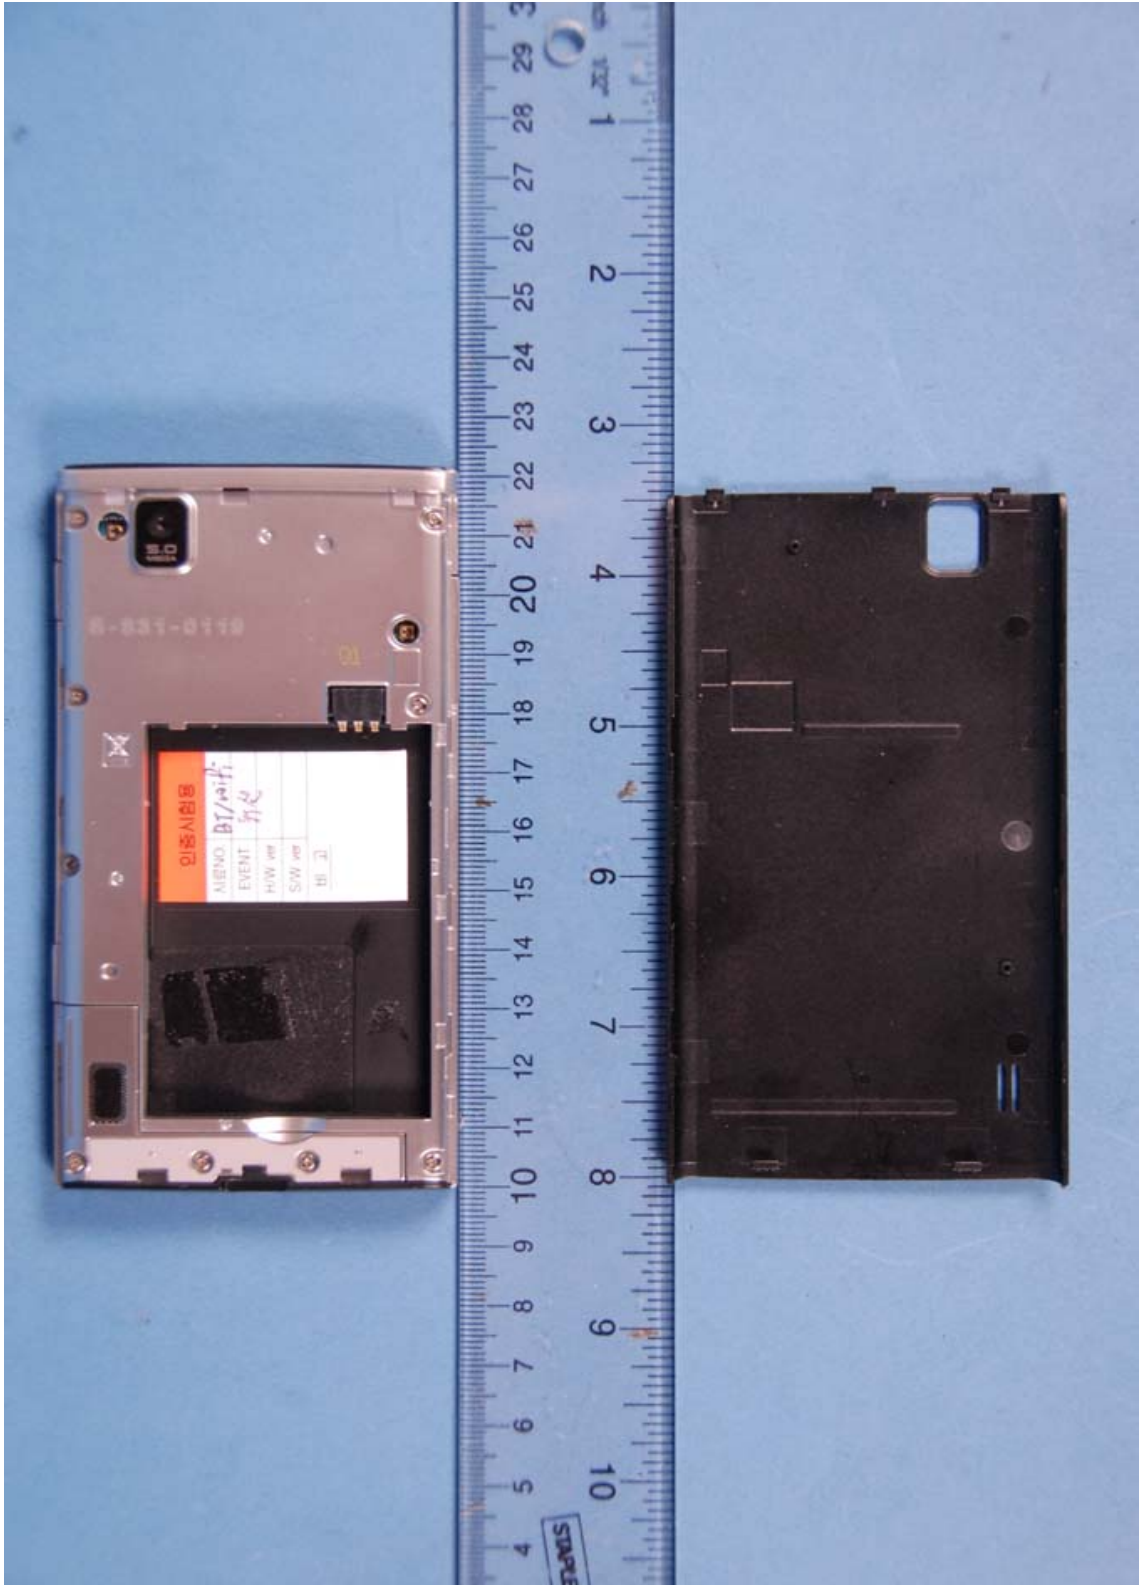

INTERNAL PHOTOGRAPHS

	<p>LG MobileComm FCC ID: ZNFLS831</p>	<p>Model: LS831</p>
<p>Internal Photos</p>	<p>EUT Type: Portable Handset</p>	<p>Page 1 of 10</p>

	LG MobileComm FCC ID: ZNFLS831	Model: LS831
Internal Photos	EUT Type: Portable Handset	Page 2 of 10

	LG MobileComm FCC ID: ZNFLS831	Model: LS831
Internal Photos	EUT Type: Portable Handset	Page 3 of 10

	LG MobileComm FCC ID: ZNFLS831	Model: LS831
Internal Photos	EUT Type: Portable Handset	Page 4 of 10

	LG MobileComm FCC ID: ZNFLS831	Model: LS831
Internal Photos	EUT Type: Portable Handset	Page 5 of 10

	LG MobileComm FCC ID: ZNFLS831	Model: LS831
Internal Photos	EUT Type: Portable Handset	Page 6 of 10