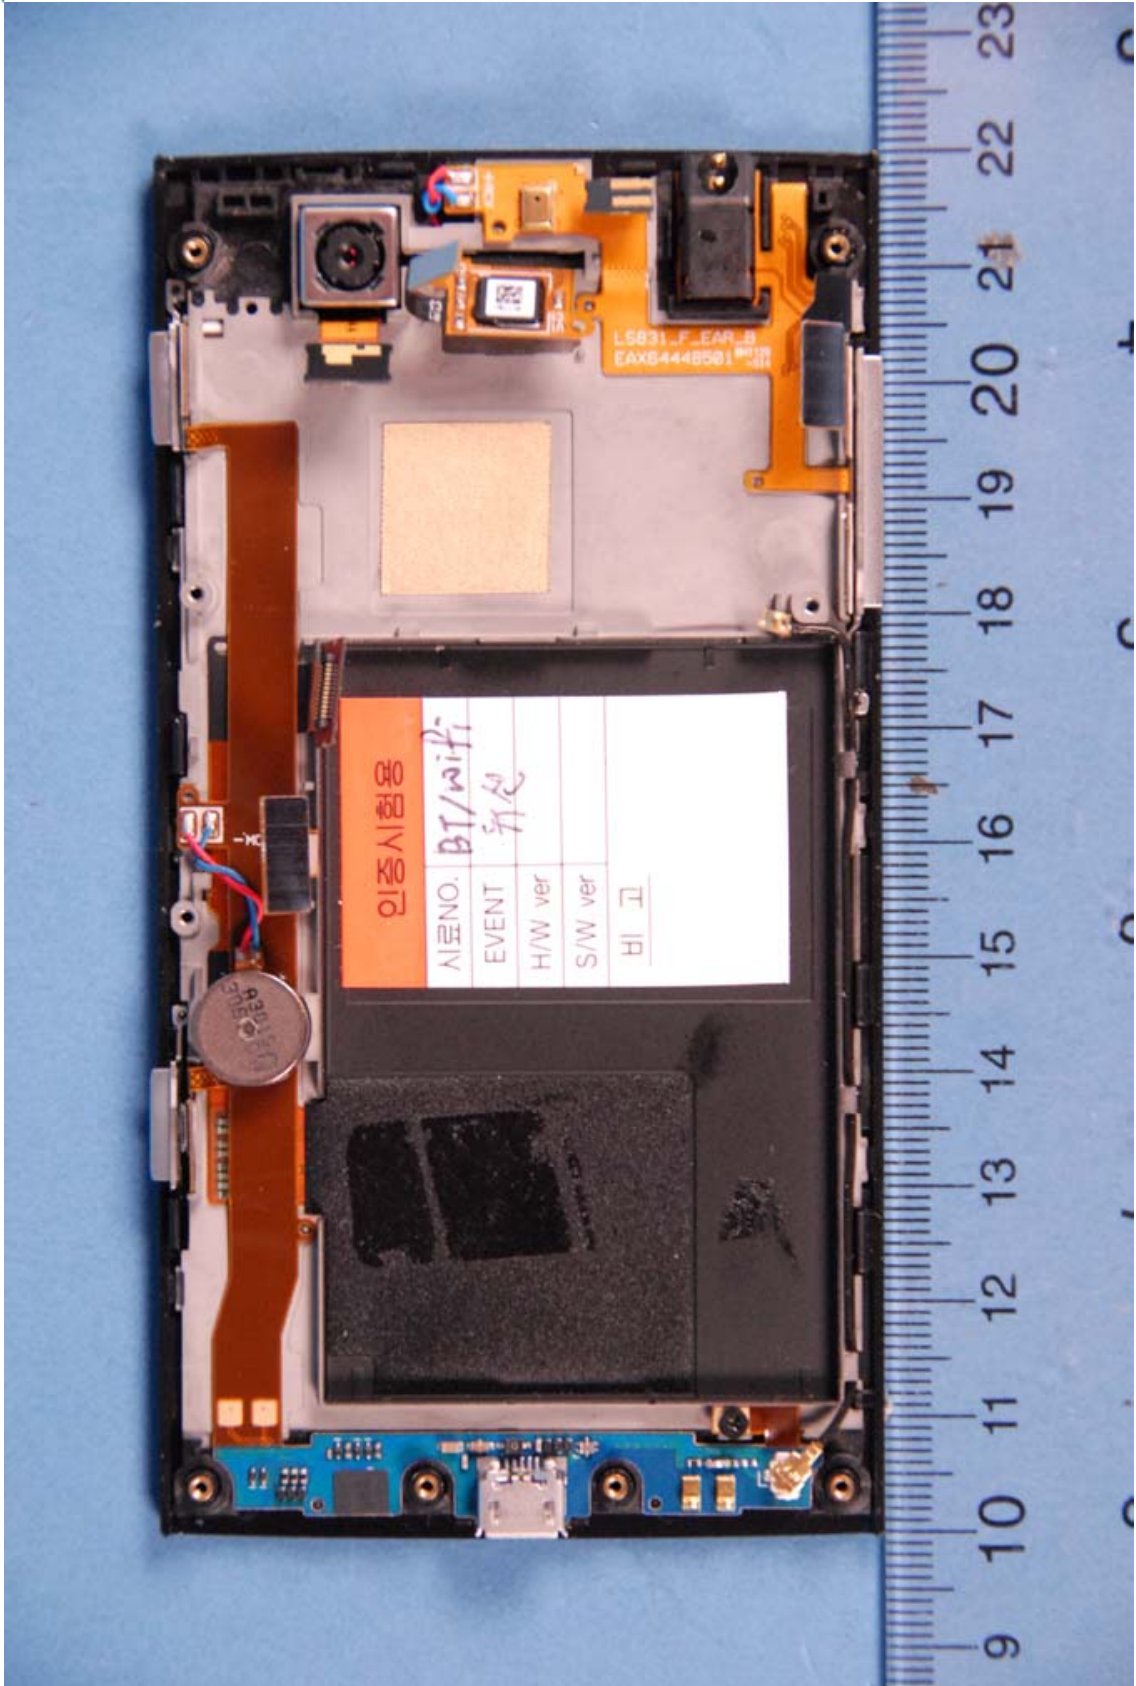

INTERNAL PHOTOGRAPHS

	<p>LG MobileComm FCC ID: ZNFLS831</p>	<p>Model: LS831</p>
<p>Internal Photos</p>	<p>EUT Type: Portable Handset</p>	<p>Page 1 of 10</p>

	LG MobileComm FCC ID: ZNFLS831	Model: LS831
Internal Photos	EUT Type: Portable Handset	Page 2 of 10

	LG MobileComm FCC ID: ZNFLS831	Model: LS831
Internal Photos	EUT Type: Portable Handset	Page 3 of 10

	LG MobileComm FCC ID: ZNFLS831	Model: LS831
Internal Photos	EUT Type: Portable Handset	Page 4 of 10

	LG MobileComm FCC ID: ZNFLS831	Model: LS831
Internal Photos	EUT Type: Portable Handset	Page 5 of 10

	LG MobileComm FCC ID: ZNFLS831	Model: LS831
Internal Photos	EUT Type: Portable Handset	Page 6 of 10

	LG MobileComm FCC ID: ZNFLS831	Model: LS831
Internal Photos	EUT Type: Portable Handset	Page 7 of 10

	LG MobileComm FCC ID: ZNFLS831	Model: LS831
Internal Photos	EUT Type: Portable Handset	Page 8 of 10