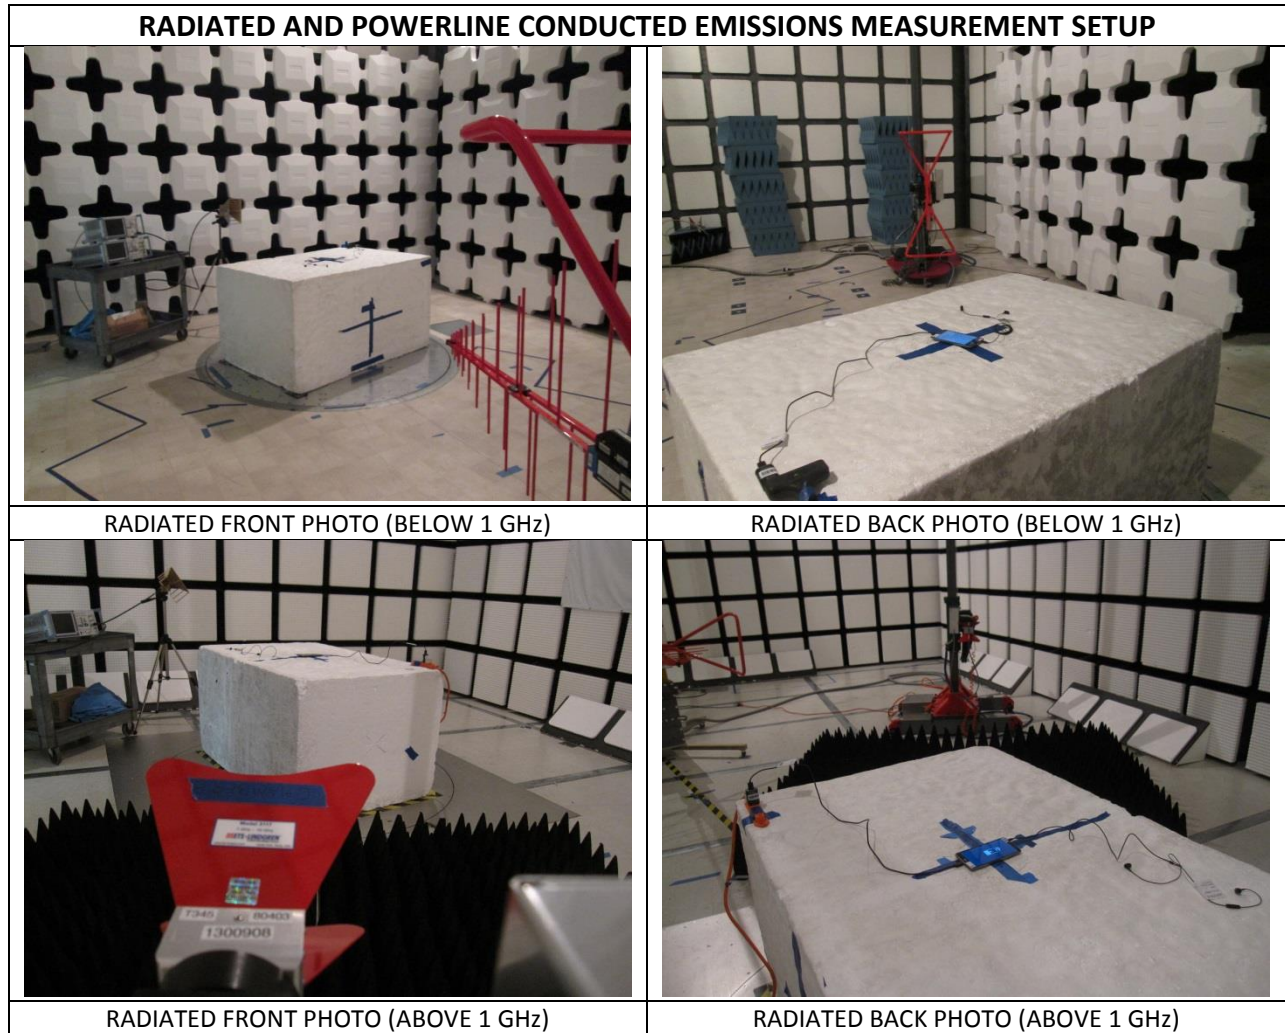

11. SETUP PHOTOS

**ANTENNA PORT CONDUCTED RF MEASUREMENT SETUP AND
RADIATED RF MEASUREMENT SETUP FOR PORTABLE CONFIGURATION**

ANTENNA PORT CONDUCTED PHOTO

X-AXIS FRONT PHOTO

Y-AXIS FRONT PHOTO

Z-AXIS FRONT PHOTO