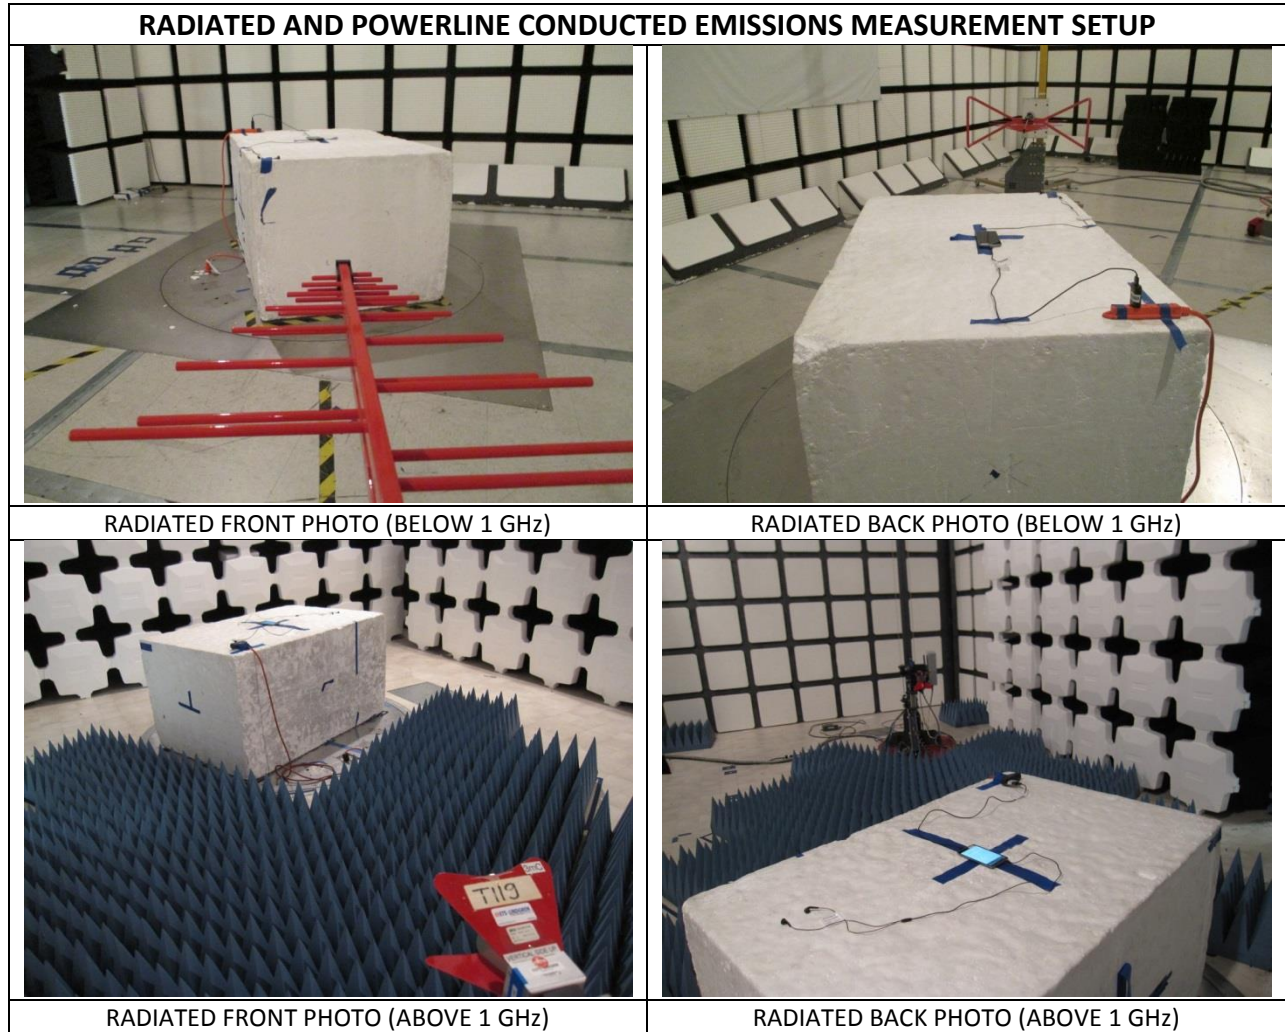

14. SETUP PHOTOS

**ANTENNA PORT CONDUCTED RF MEASUREMENT, RADIATED RF MEASUREMENT X, Y, Z
FOR PORTABLE CONFIGURATION AND DFS SETUP**

ANTENNA PORT CONDUCTED PHOTO

X-AXIS FRONT PHOTO

Y-AXIS FRONT PHOTO

Z-AXIS FRONT PHOTO