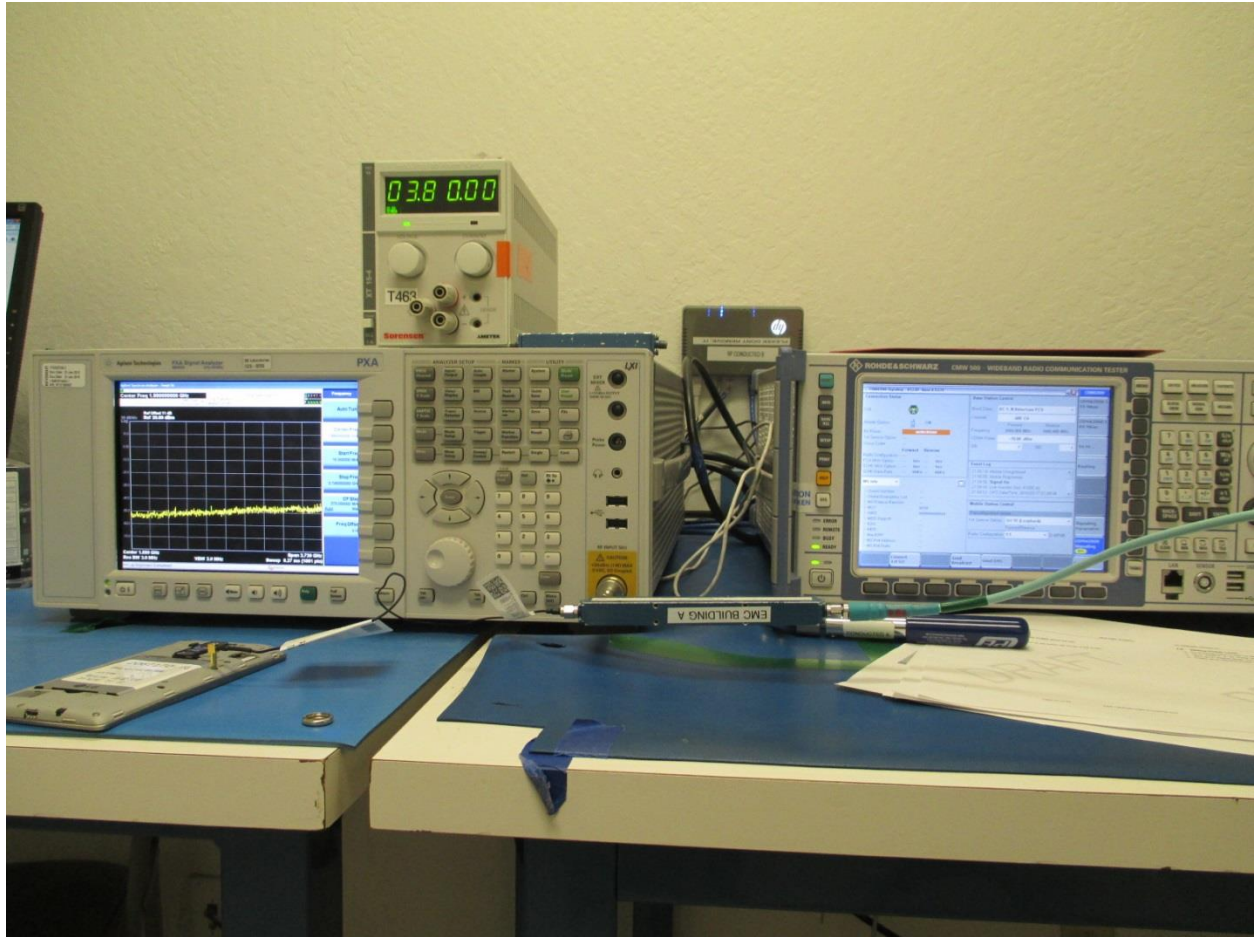

13. SETUP PHOTOS

ANTENNA PORT CONDUCTED RF MEASUREMENT SETUP

RADIATED RF MEASUREMENT SETUP FOR PORTABLE CONFIGURATION

ENVIRONMENTAL CHAMBER PHOTO

END OF REPORT