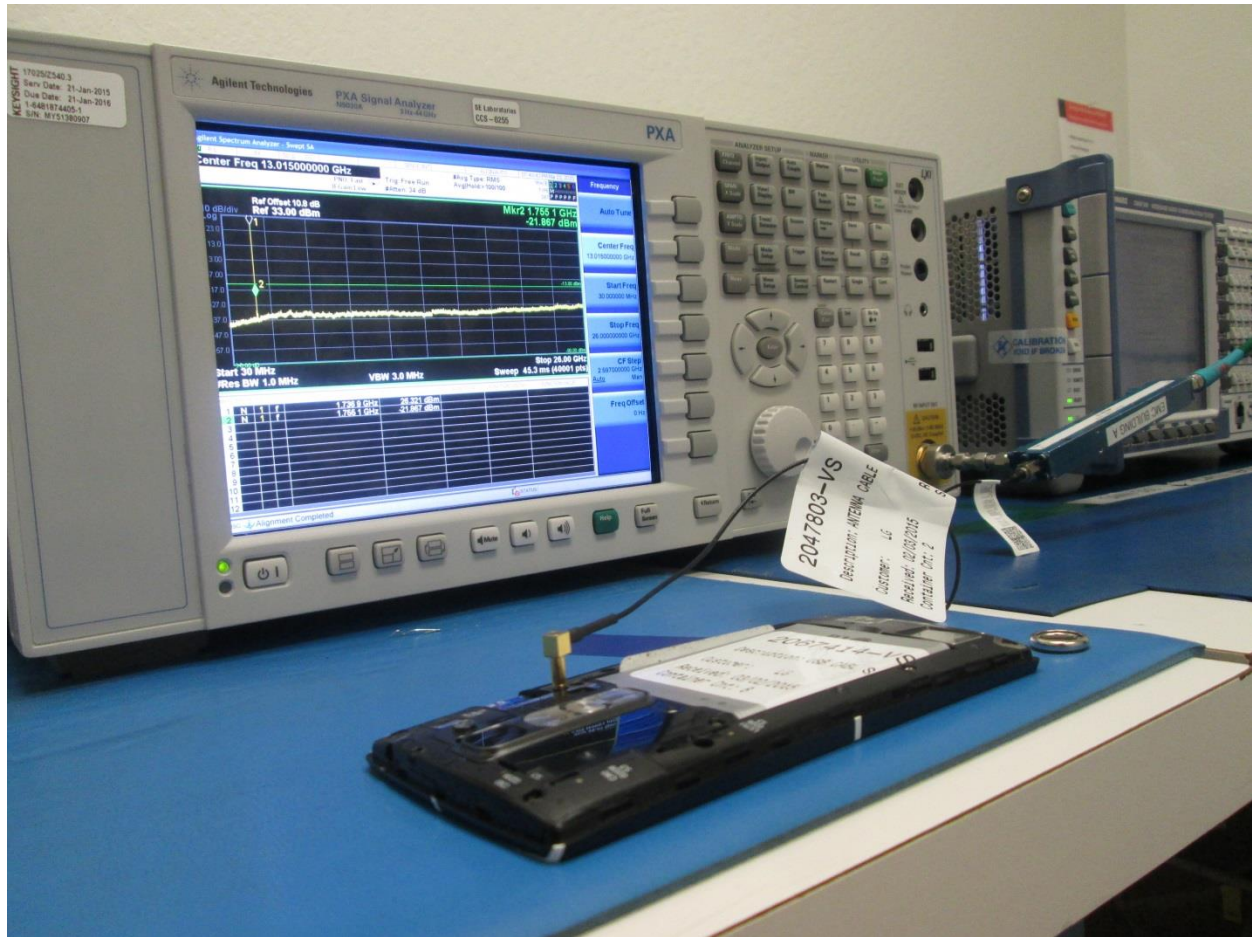

13. SETUP PHOTOS

ANTENNA PORT CONDUCTED RF MEASUREMENT SETUP

RADIATED RF MEASUREMENT SETUP FOR PORTABLE CONFIGURATION

ENVIRONMENTAL CHAMBER PHOTO

END OF REPORT