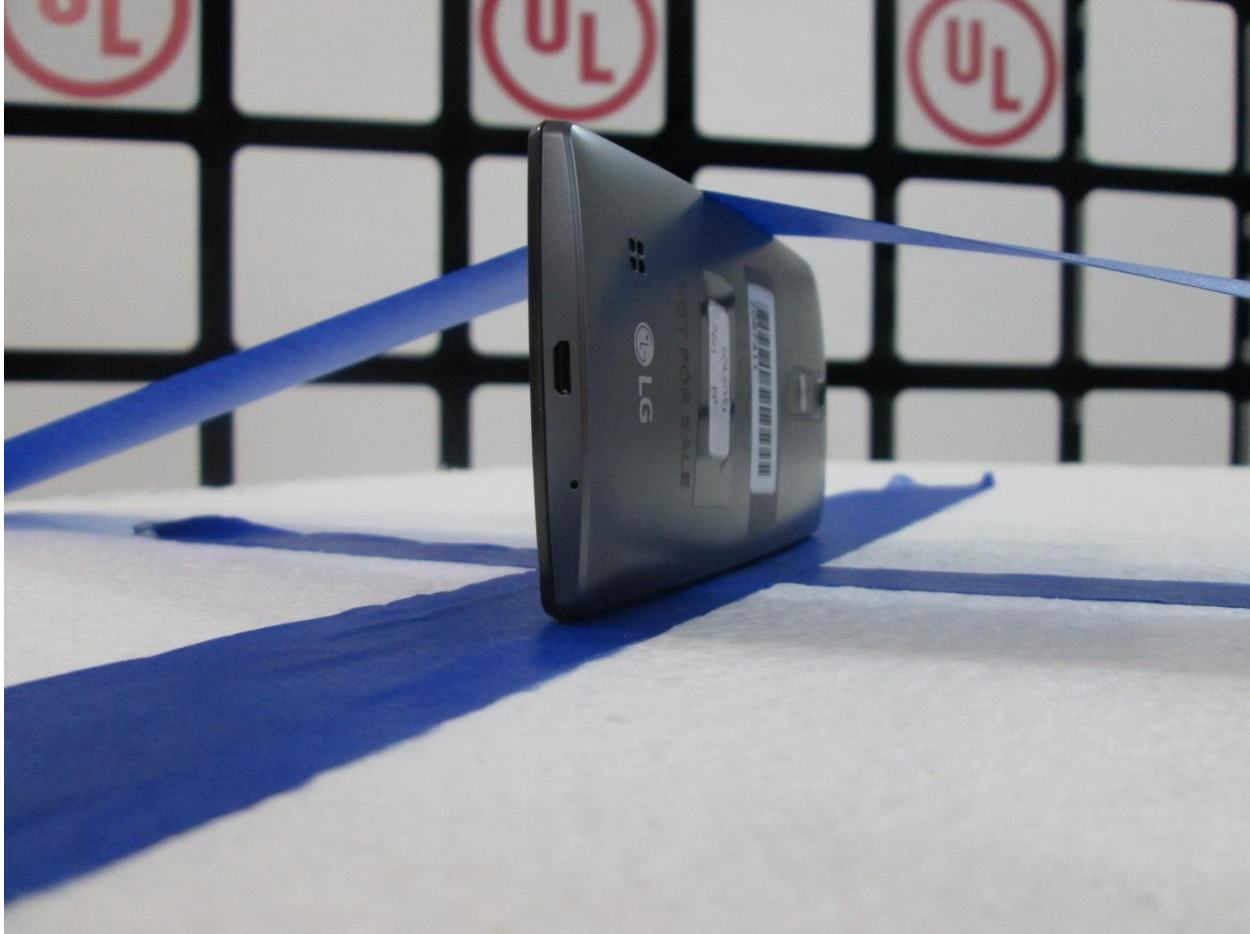

13. SETUP PHOTOS

ANTENNA PORT CONDUCTED RF MEASUREMENT SETUP

RADIATED RF MEASUREMENT SETUP FOR PORTABLE CONFIGURATION

ENVIRONMENTAL CHAMBER PHOTO

END OF REPORT