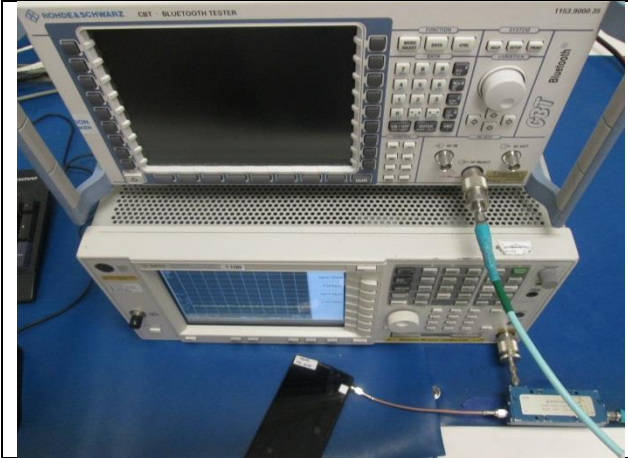

11. SETUP PHOTOS

RADIATED AND POWERLINE CONDUCTED EMISSIONS MEASUREMENT SETUP

RADIATED FRONT PHOTO (BELOW 1 GHz)

RADIATED BACK PHOTO (BELOW 1 GHz)

RADIATED FRONT PHOTO (ABOVE 1 GHz)

RADIATED BACK PHOTO (ABOVE 1 GHz)

LINE CONDUCTED FRONT PHOTO

LINE CONDUCTED SIDE VIEW PHOTO

**ANTENNA PORT CONDUCTED RF MEASUREMENT SETUP AND
RADIATED RF MEASUREMENT SETUP FOR PORTABLE CONFIGURATION**

ANTENNA PORT CONDUCTED PHOTO

X-AXIS FRONT PHOTO