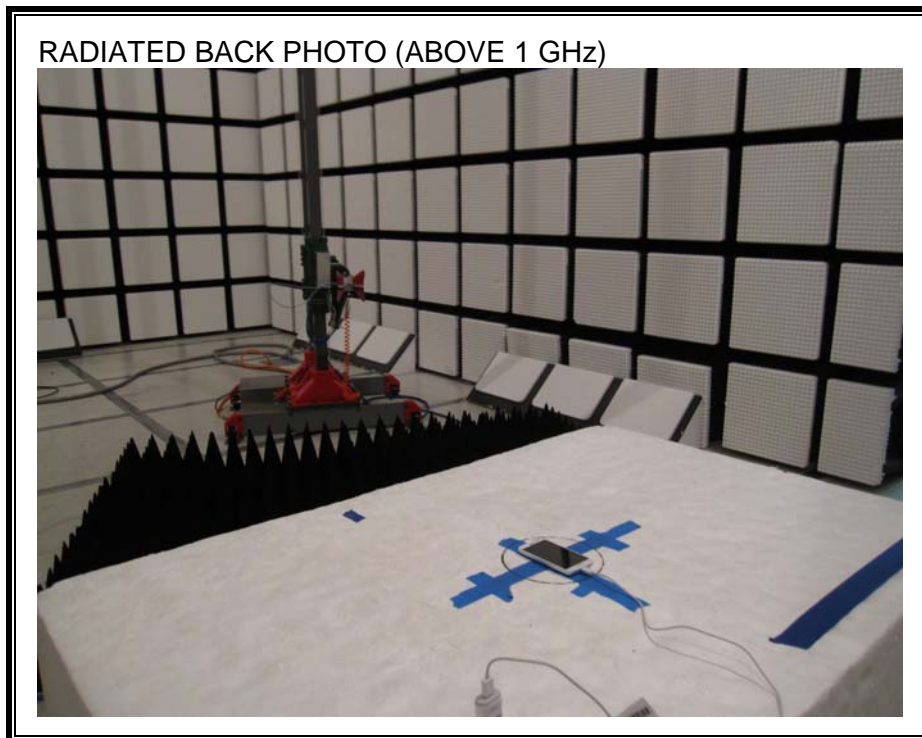

9. SETUP PHOTOS

RADIATED RF MEASUREMENT SETUP (BELOW 1 GHz)

RADIATED RF MEASUREMENT SETUP (ABOVE 1 GHz)

RADIATED RF MEASUREMENT SETUP FOR PORTABLE CONFIGURATION

X-AXIS FRONT PHOTO

X-AXIS BACK PHOTO

Y-AXIS FRONT PHOTO

Y-AXIS BACK PHOTO

Z-AXIS FRONT PHOTO

Z-AXIS BACK PHOTO

END OF REPORT