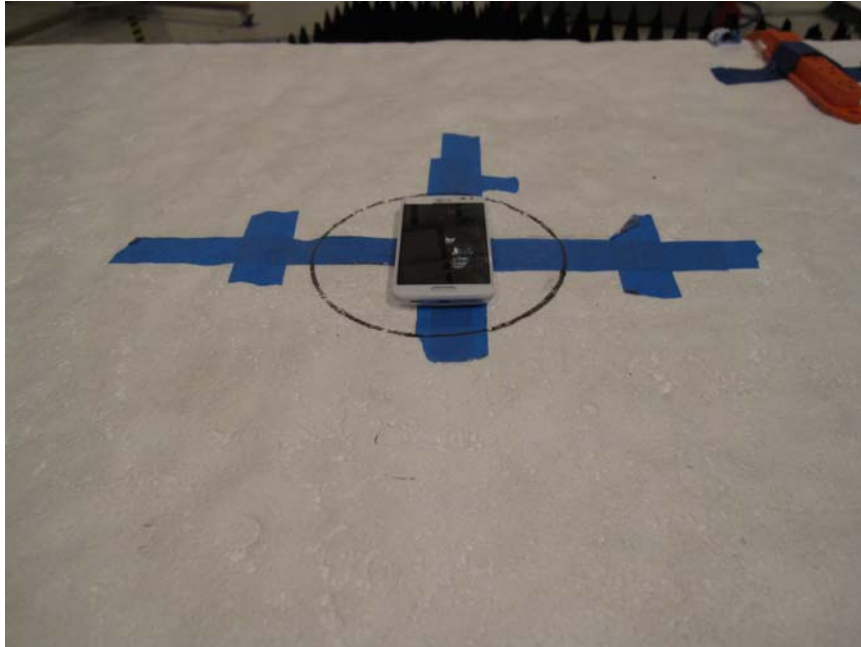

9. SETUP PHOTOS

RADIATED RF MEASUREMENT SETUP (BELOW 1 GHz)

RADIATED RF MEASUREMENT SETUP (ABOVE 1 GHz)

RADIATED RF MEASUREMENT SETUP FOR PORTABLE CONFIGURATION

X-AXIS FRONT PHOTO

X-AXIS BACK PHOTO

Y-AXIS FRONT PHOTO

Y-AXIS BACK PHOTO

Z-AXIS FRONT PHOTO

Z-AXIS BACK PHOTO

END OF REPORT