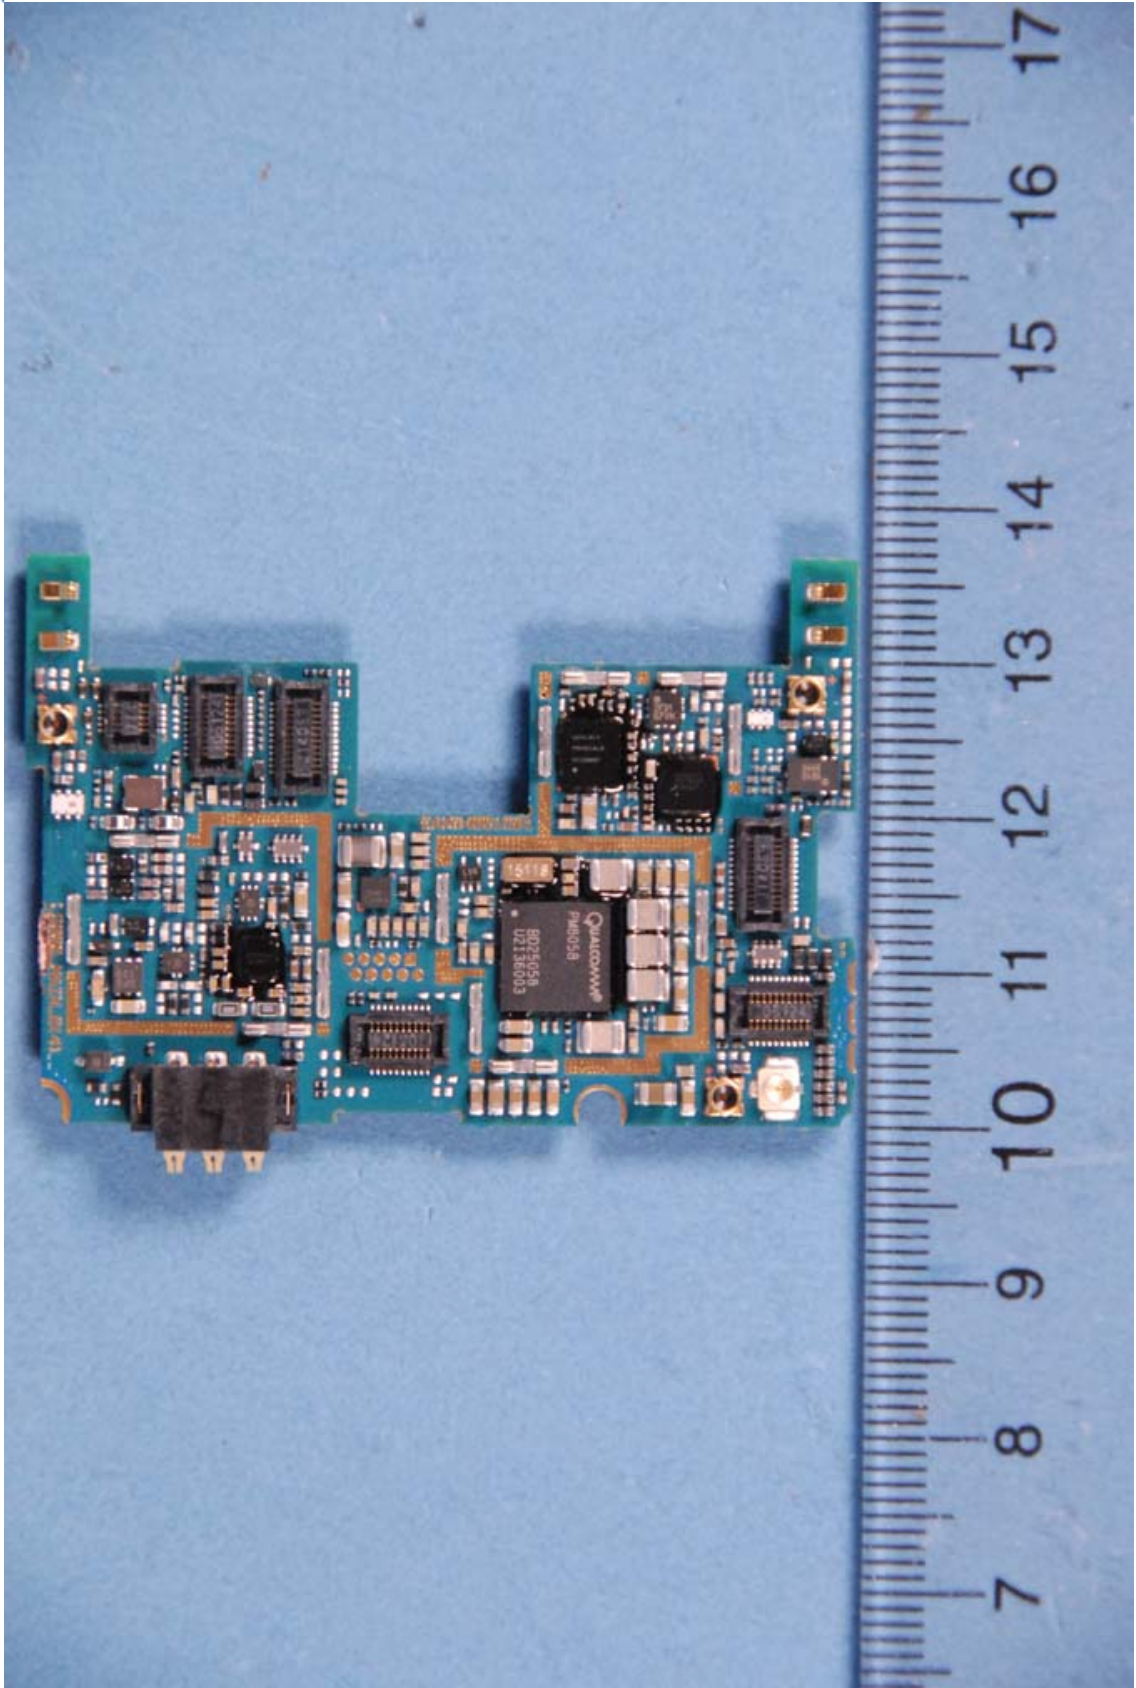

**INTERNAL PHOTOGRAPHS**

	LG Electronics MobileComm, USA Inc. FCC ID: ZNFLS696	Model: LS696
Internal Photos	EUT Type: Portable Handset	Page 1 of 11

	LG Electronics MobileComm, USA Inc. FCC ID: ZNFLS696	Model: LS696
Internal Photos	EUT Type: Portable Handset	Page 2 of 11

	LG Electronics MobileComm, USA Inc. FCC ID: ZNFLS696	Model: LS696
Internal Photos	EUT Type: Portable Handset	Page 3 of 11

	LG Electronics MobileComm, USA Inc. FCC ID: ZNFLS696	Model: LS696
Internal Photos	EUT Type: Portable Handset	Page 4 of 11

	LG Electronics MobileComm, USA Inc. FCC ID: ZNFLS696	Model: LS696
Internal Photos	EUT Type: Portable Handset	Page 5 of 11

	<p>LG Electronics MobileComm, USA Inc. FCC ID: ZNFLS696</p>	<p>Model: LS696</p>
<p>Internal Photos</p>	<p>EUT Type: Portable Handset</p>	<p>Page 6 of 11</p>