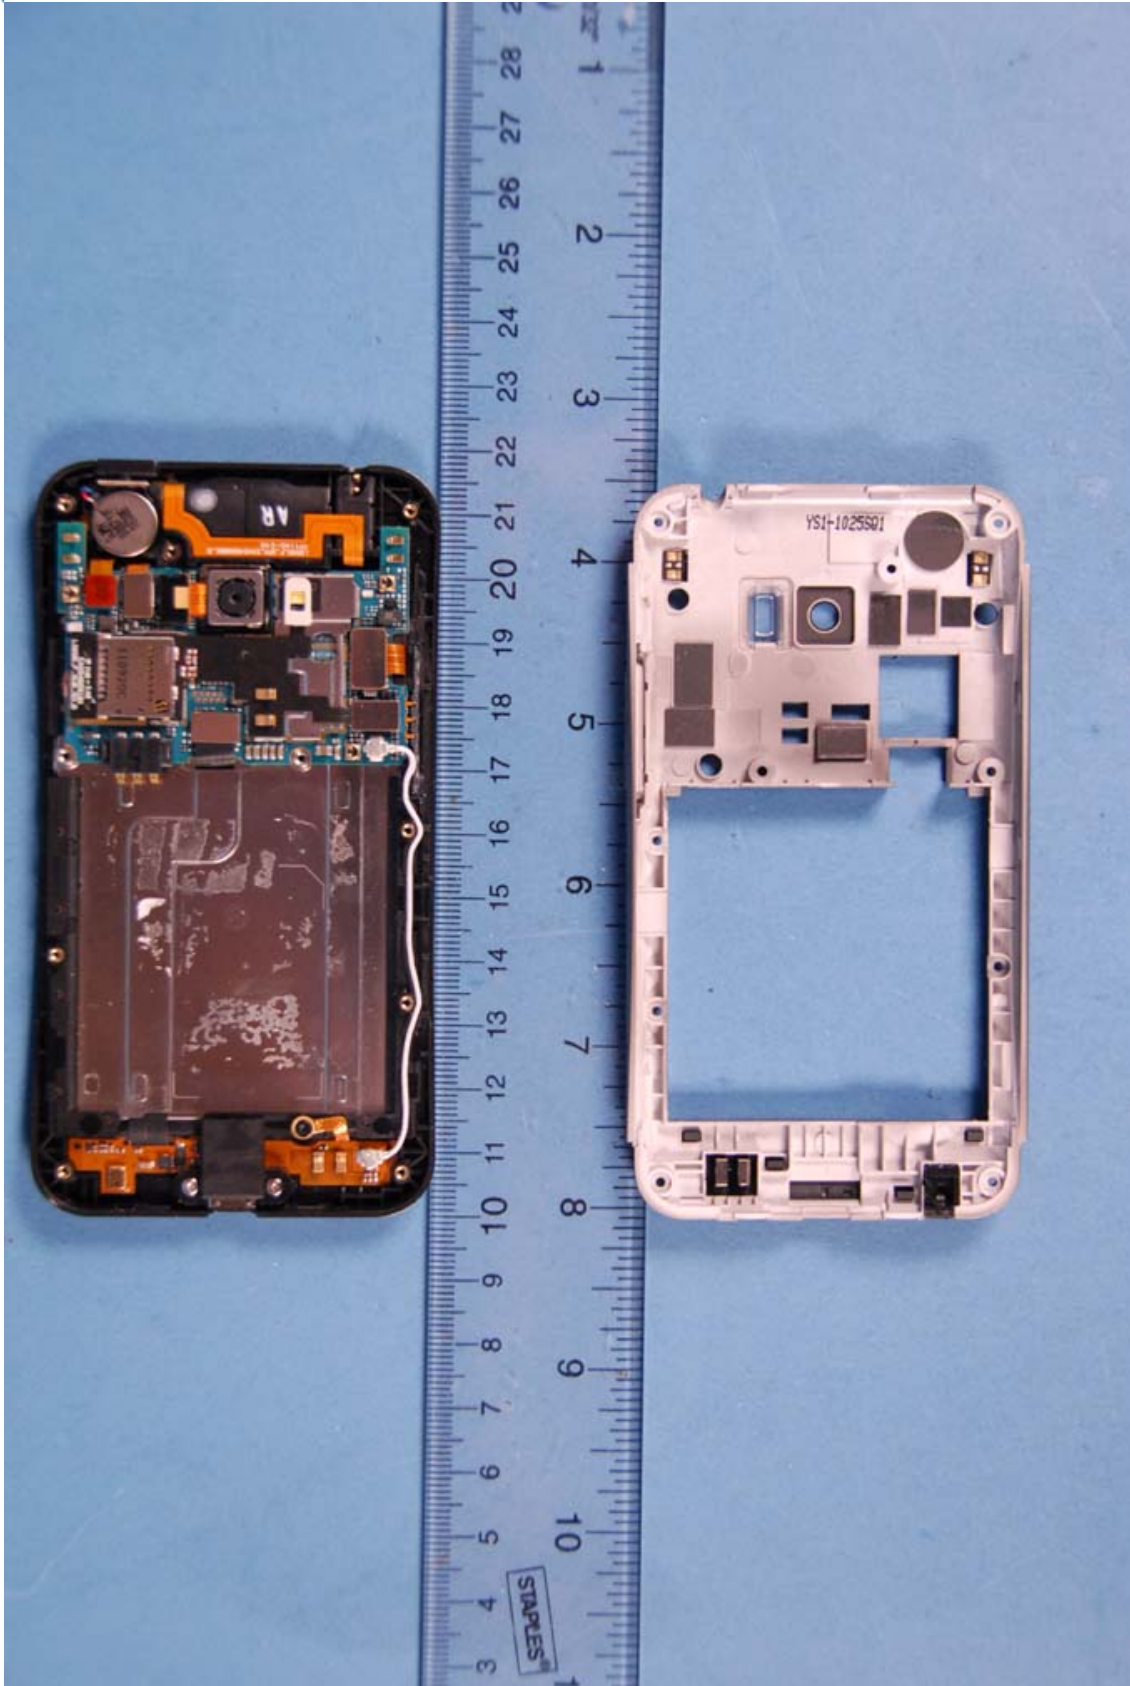

**INTERNAL PHOTOGRAPHS**

	LG Electronics MobileComm, USA Inc. FCC ID: ZNFLS696	Model: LS696
Internal Photos	EUT Type: Portable Handset	Page 1 of 11

	LG Electronics MobileComm, USA Inc. FCC ID: ZNFLS696	Model: LS696
Internal Photos	EUT Type: Portable Handset	Page 2 of 11

	LG Electronics MobileComm, USA Inc. FCC ID: ZNFLS696	Model: LS696
Internal Photos	EUT Type: Portable Handset	Page 3 of 11

	LG Electronics MobileComm, USA Inc. FCC ID: ZNFLS696	Model: LS696
Internal Photos	EUT Type: Portable Handset	Page 4 of 11

	LG Electronics MobileComm, USA Inc. FCC ID: ZNFLS696	Model: LS696
Internal Photos	EUT Type: Portable Handset	Page 5 of 11

	<p>LG Electronics MobileComm, USA Inc. FCC ID: ZNFLS696</p>	<p>Model: LS696</p>
<p>Internal Photos</p>	<p>EUT Type: Portable Handset</p>	<p>Page 6 of 11</p>