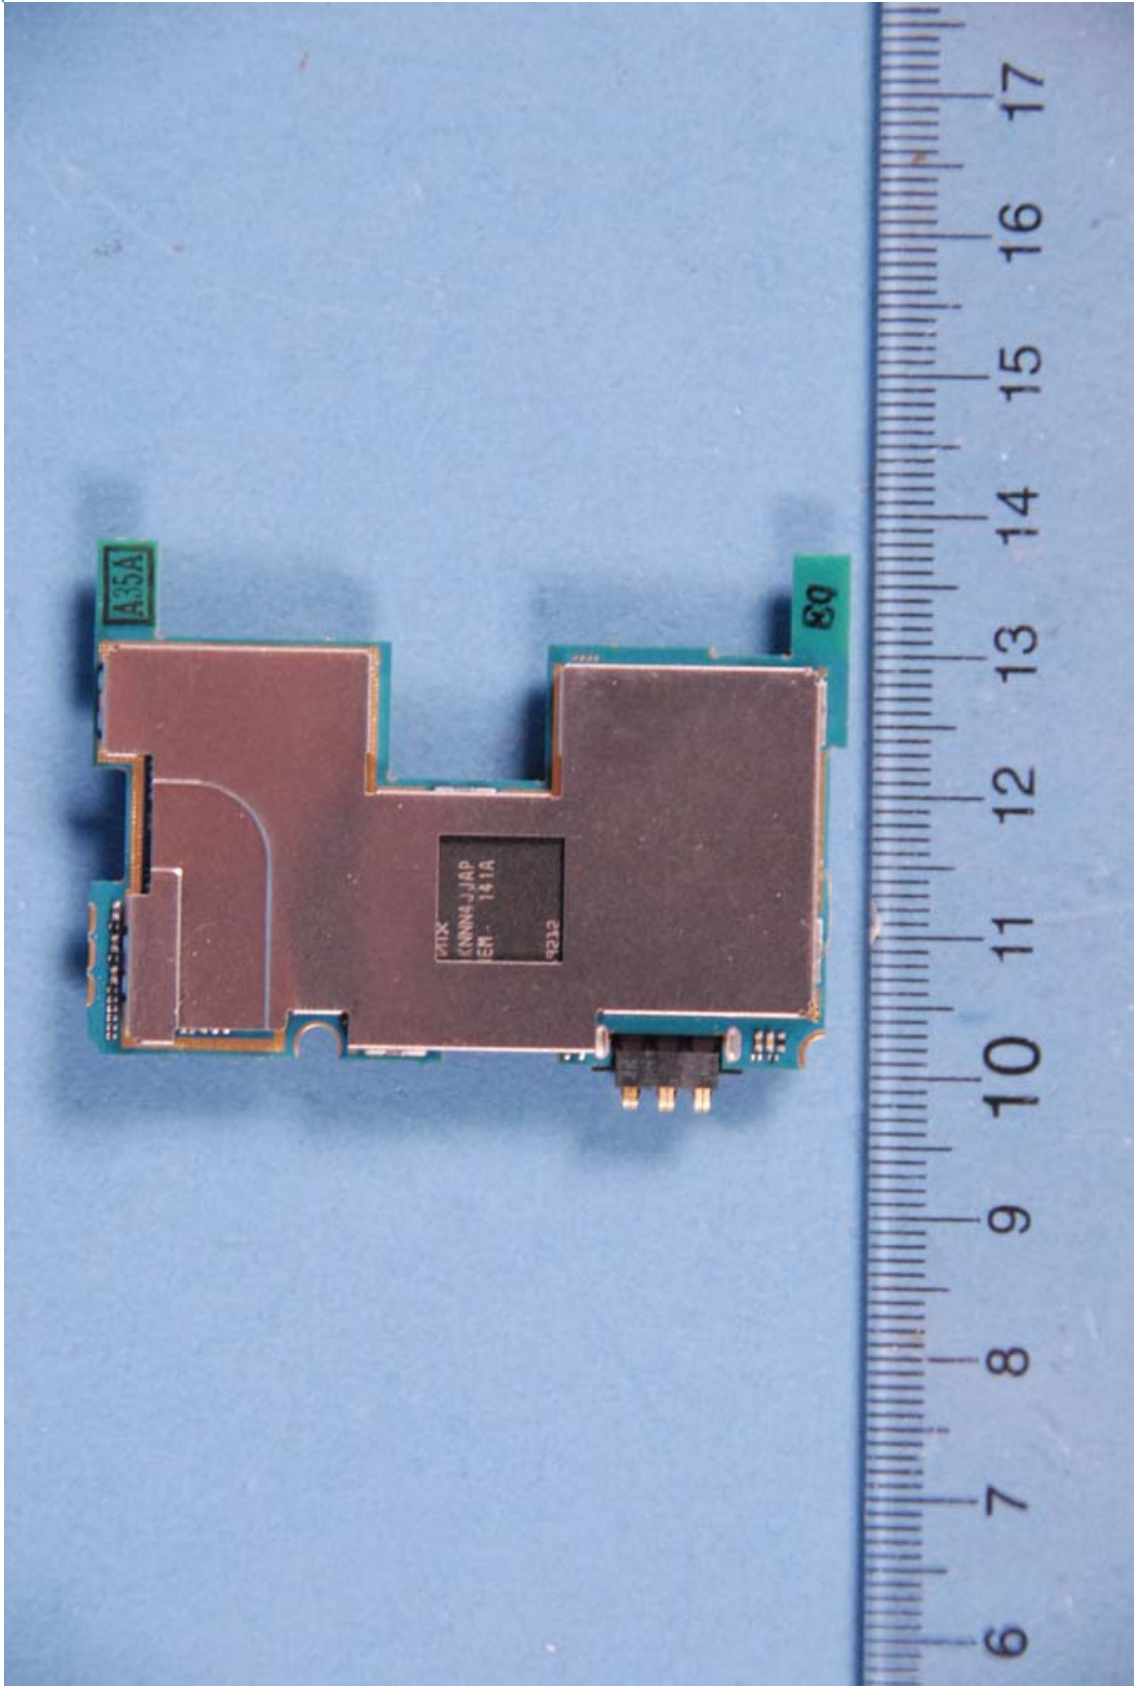

**INTERNAL PHOTOGRAPHS**

	LG Electronics MobileComm, USA Inc. FCC ID: ZNFLS696	Model: LS696
Internal Photos	EUT Type: Portable Handset	Page 1 of 11

	LG Electronics MobileComm, USA Inc. FCC ID: ZNFLS696	Model: LS696
Internal Photos	EUT Type: Portable Handset	Page 2 of 11

	LG Electronics MobileComm, USA Inc. FCC ID: ZNFLS696	Model: LS696
Internal Photos	EUT Type: Portable Handset	Page 3 of 11

	LG Electronics MobileComm, USA Inc. FCC ID: ZNFLS696	Model: LS696
Internal Photos	EUT Type: Portable Handset	Page 4 of 11

	LG Electronics MobileComm, USA Inc. FCC ID: ZNFLS696	Model: LS696
Internal Photos	EUT Type: Portable Handset	Page 5 of 11

	<p>LG Electronics MobileComm, USA Inc. FCC ID: ZNFLS696</p>	<p>Model: LS696</p>
<p>Internal Photos</p>	<p>EUT Type: Portable Handset</p>	<p>Page 6 of 11</p>