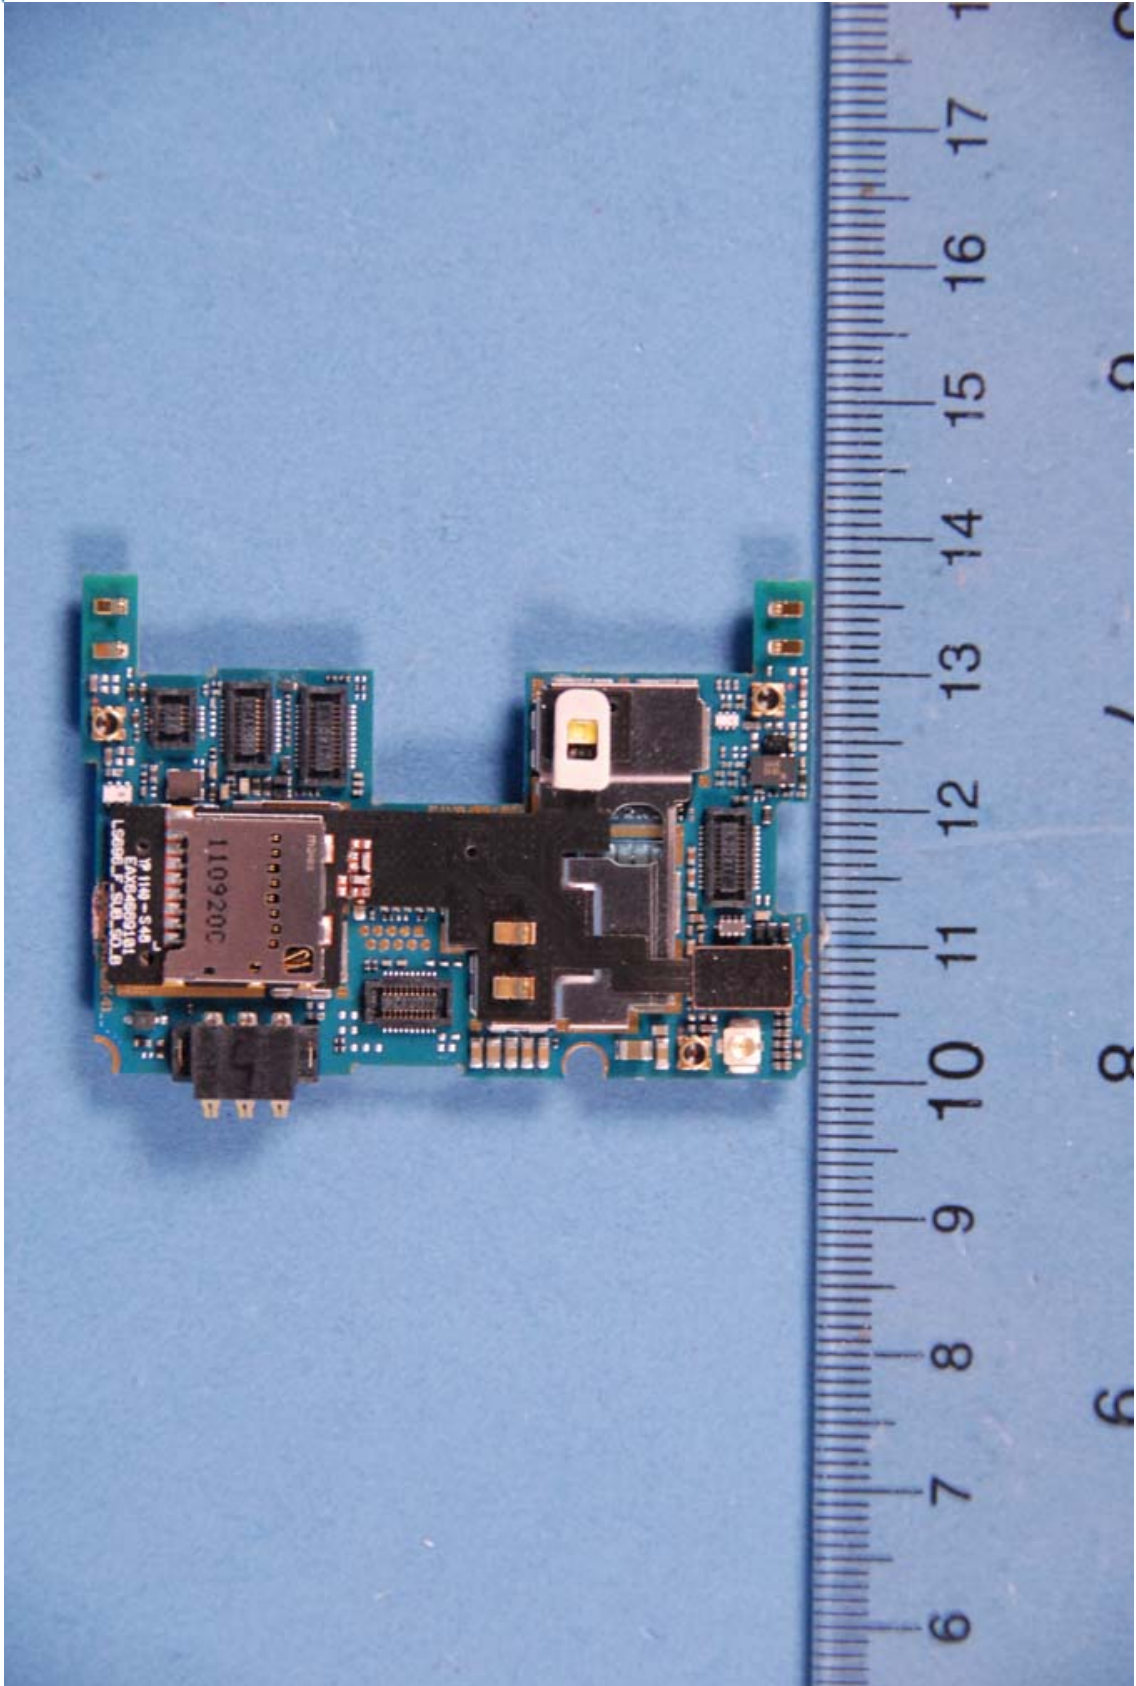

**INTERNAL PHOTOGRAPHS**

	LG Electronics MobileComm, USA Inc. FCC ID: ZNFLS696	Model: LS696
Internal Photos	EUT Type: Portable Handset	Page 1 of 11

	LG Electronics MobileComm, USA Inc. FCC ID: ZNFLS696	Model: LS696
Internal Photos	EUT Type: Portable Handset	Page 2 of 11

	LG Electronics MobileComm, USA Inc. FCC ID: ZNFLS696	Model: LS696
Internal Photos	EUT Type: Portable Handset	Page 3 of 11

	LG Electronics MobileComm, USA Inc. FCC ID: ZNFLS696	Model: LS696
Internal Photos	EUT Type: Portable Handset	Page 4 of 11

	LG Electronics MobileComm, USA Inc. FCC ID: ZNFLS696	Model: LS696
Internal Photos	EUT Type: Portable Handset	Page 5 of 11

	<p>LG Electronics MobileComm, USA Inc. FCC ID: ZNFLS696</p>	<p>Model: LS696</p>
<p>Internal Photos</p>	<p>EUT Type: Portable Handset</p>	<p>Page 6 of 11</p>