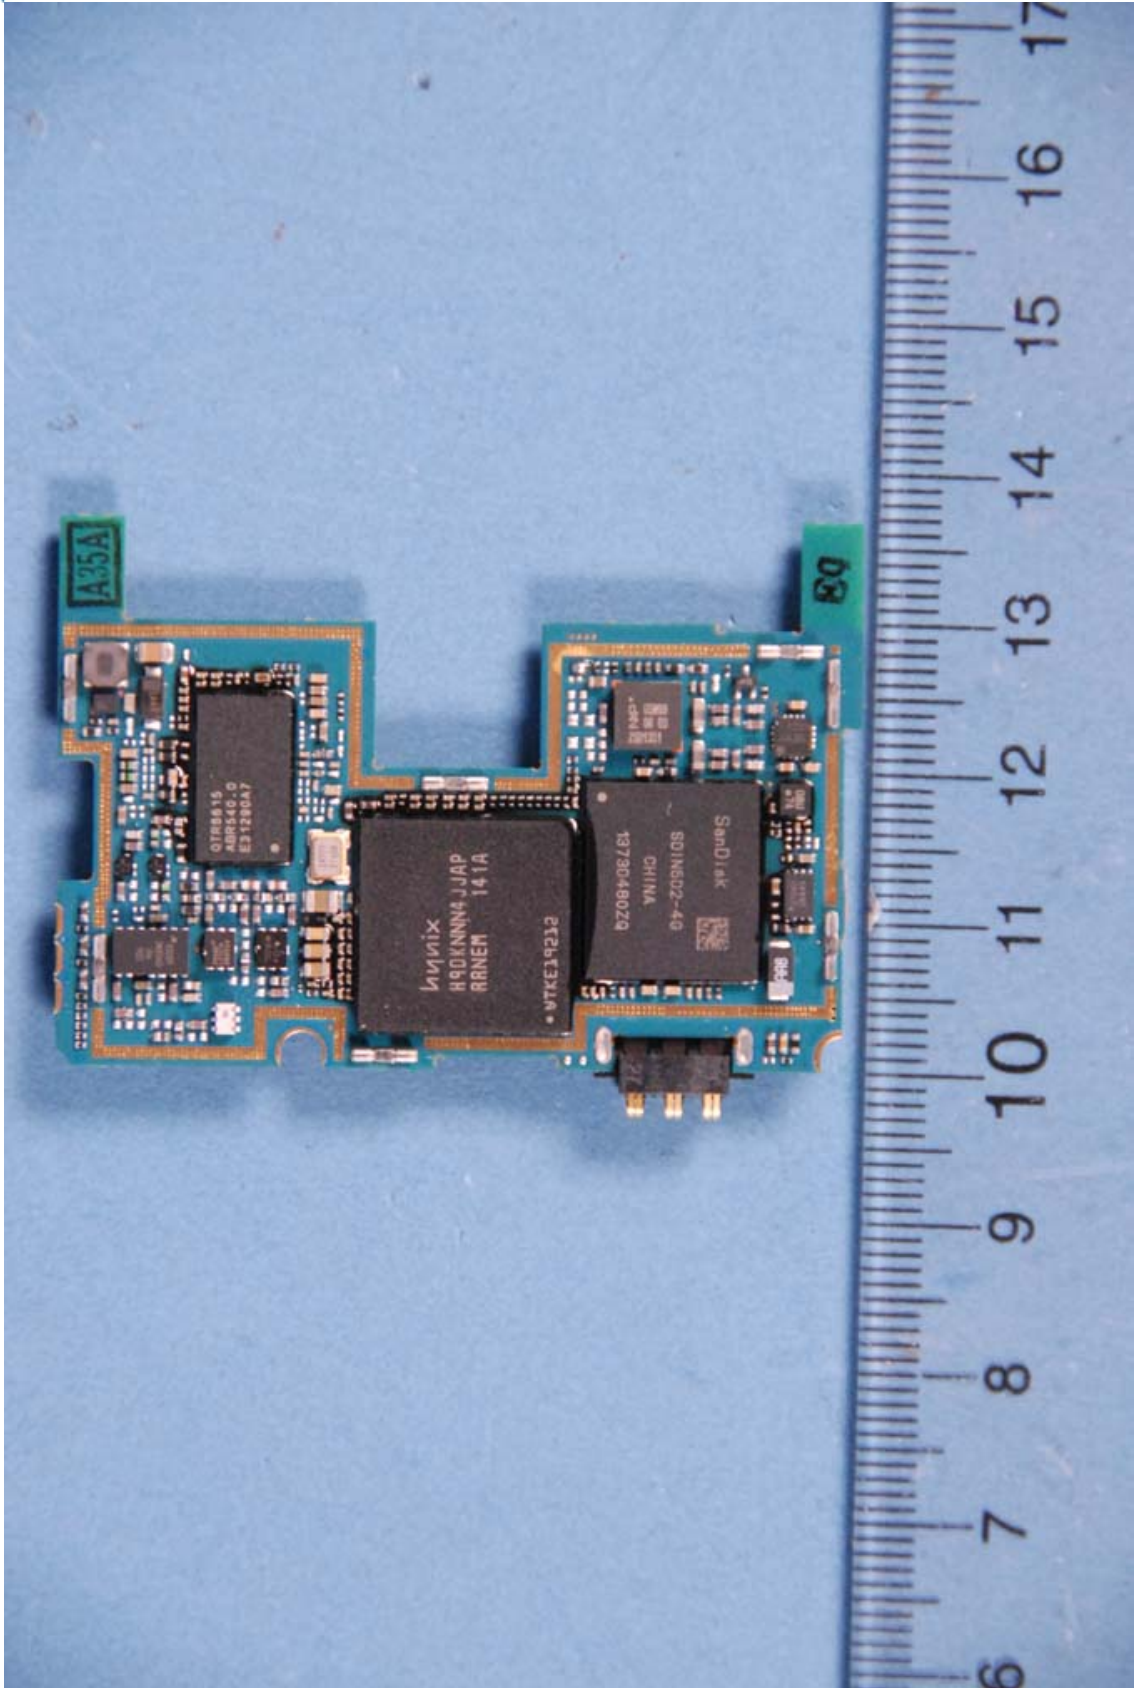

**INTERNAL PHOTOGRAPHS**

	LG Electronics MobileComm, USA Inc. FCC ID: ZNFLS696	Model: LS696
Internal Photos	EUT Type: Portable Handset	Page 1 of 11

	LG Electronics MobileComm, USA Inc. FCC ID: ZNFLS696	Model: LS696
Internal Photos	EUT Type: Portable Handset	Page 2 of 11

	LG Electronics MobileComm, USA Inc. FCC ID: ZNFLS696	Model: LS696
Internal Photos	EUT Type: Portable Handset	Page 3 of 11

	LG Electronics MobileComm, USA Inc. FCC ID: ZNFLS696	Model: LS696
Internal Photos	EUT Type: Portable Handset	Page 4 of 11

	LG Electronics MobileComm, USA Inc. FCC ID: ZNFLS696	Model: LS696
Internal Photos	EUT Type: Portable Handset	Page 5 of 11

	<p>LG Electronics MobileComm, USA Inc. FCC ID: ZNFLS696</p>	<p>Model: LS696</p>
<p>Internal Photos</p>	<p>EUT Type: Portable Handset</p>	<p>Page 6 of 11</p>