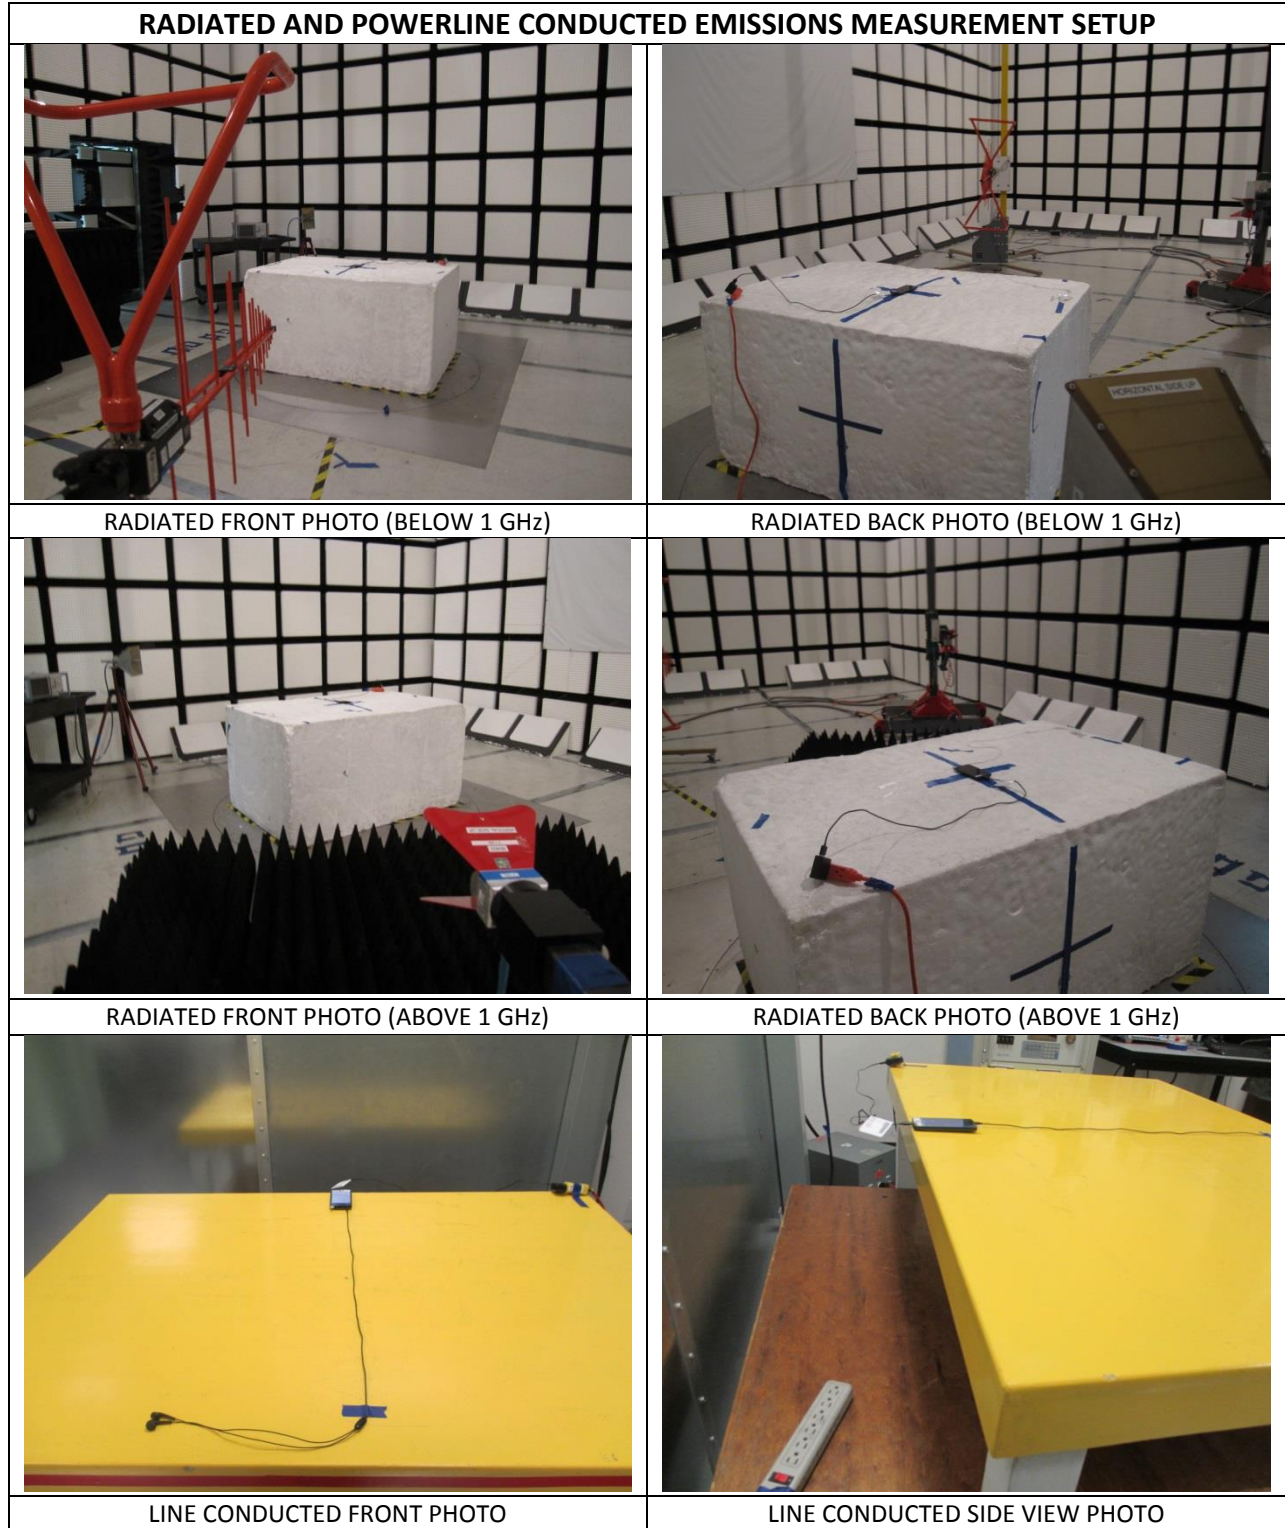

11. SETUP PHOTOS

**ANTENNA PORT CONDUCTED RF MEASUREMENT SETUP AND
RADIATED RF MEASUREMENT SETUP FOR PORTABLE CONFIGURATION**

ANTENNA PORT CONDUCTED PHOTO

X-AXIS FRONT PHOTO

Y-AXIS FRONT PHOTO

Z-AXIS FRONT PHOTO