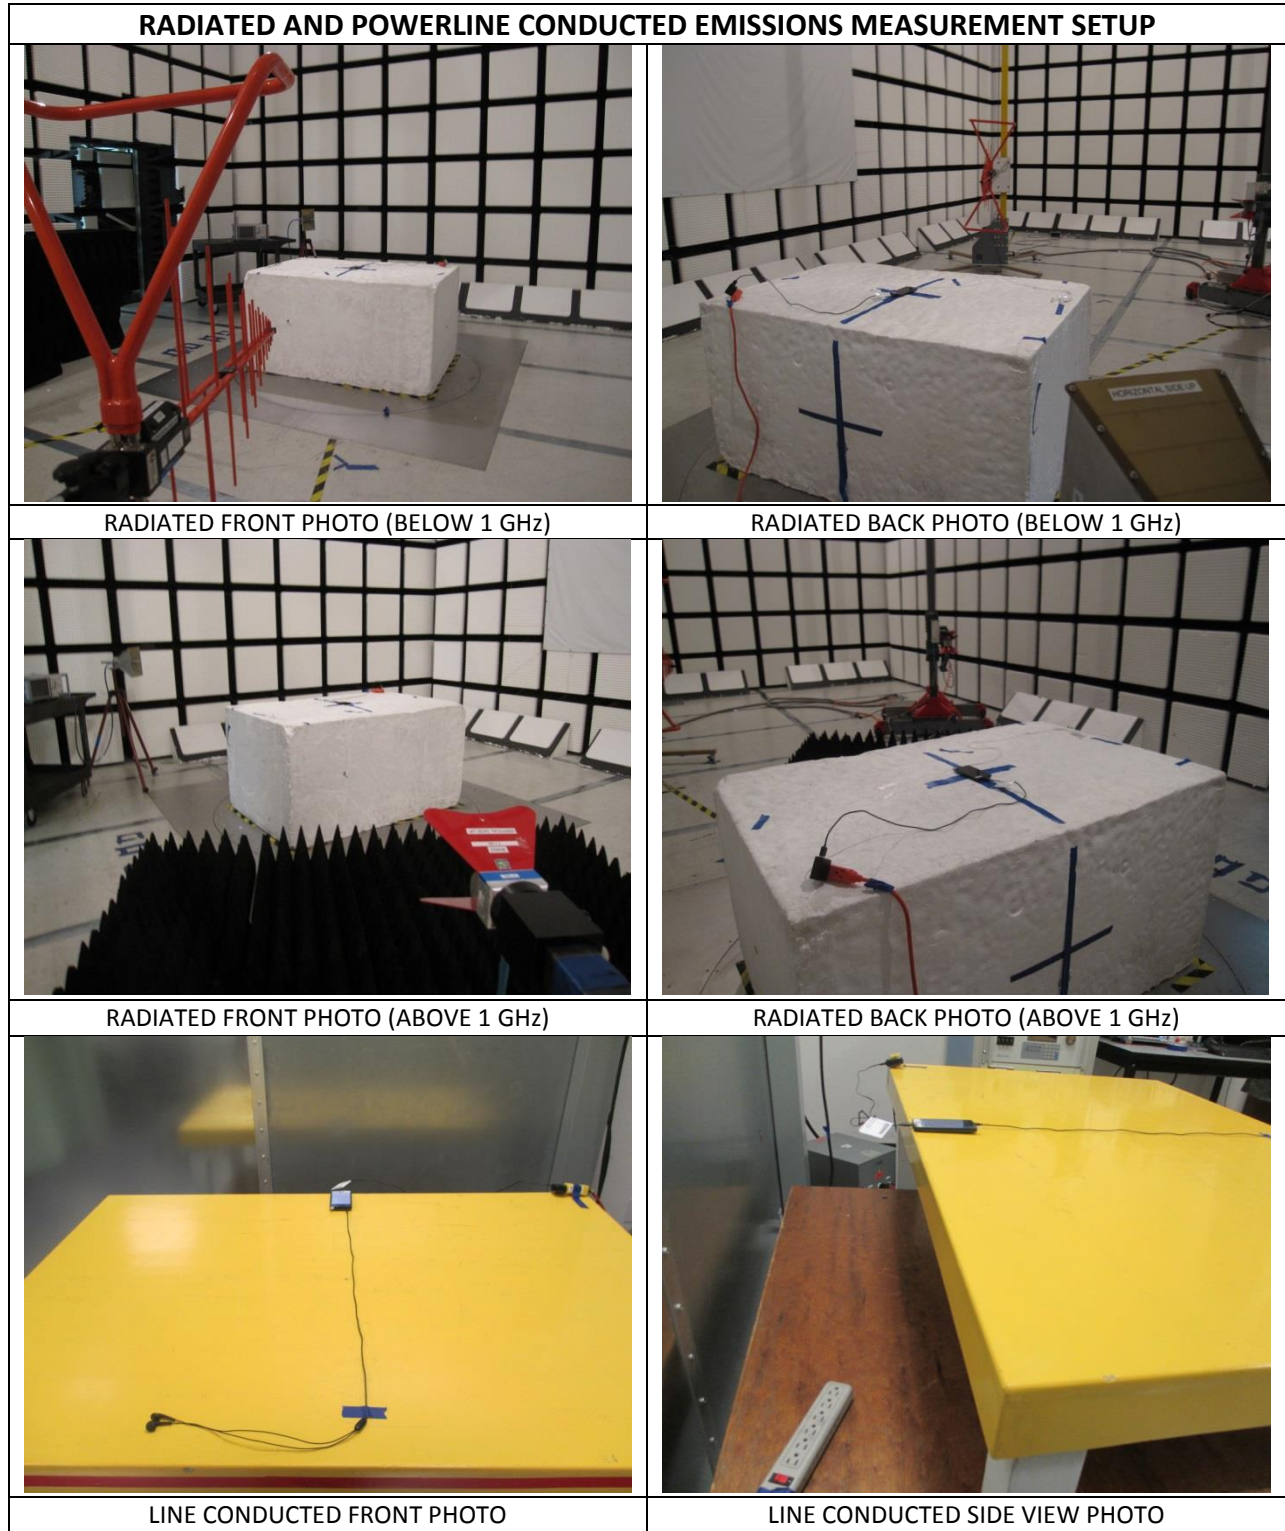

12. SETUP PHOTOS

**ANTENNA PORT CONDUCTED RF MEASUREMENT SETUP AND
RADIATED RF MEASUREMENT SETUP FOR PORTABLE CONFIGURATION**

ANTENNA PORT CONDUCTED PHOTO

X-AXIS FRONT PHOTO

Y-AXIS FRONT PHOTO

Z-AXIS FRONT PHOTO