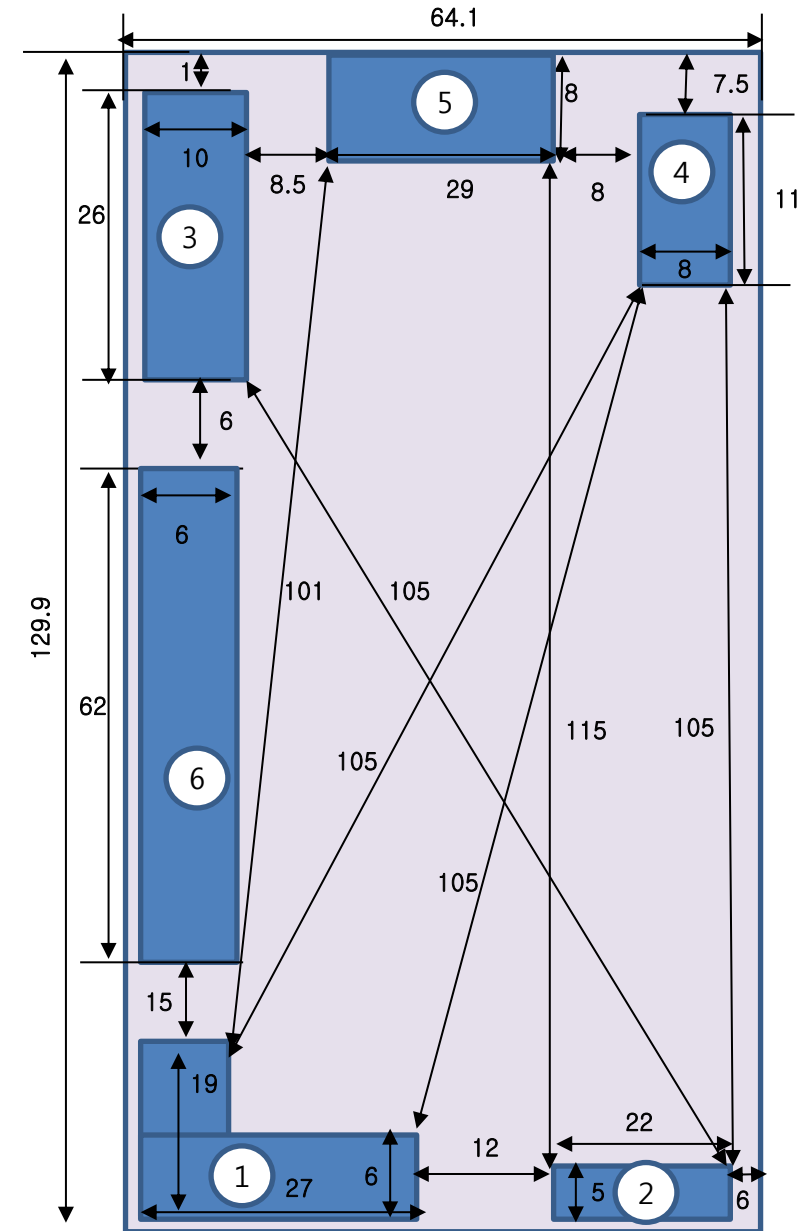

LG-LS665 Antenna Distance

Rear View

Unit : mm

Antenna	Mode	Band
①	CDMA	BC0 Tx, Rx
	CDMA	BC10 Tx, Rx
	LTE	Band 12 Tx, Rx
	LTE	Band 5 Tx, Rx
	LTE	Band 26 Tx, Rx
	LTE	Band 41 Tx, Rx
②	CDMA	BC1 Tx, Rx
	LTE	B2 Tx, Rx
	LTE	B4 Tx, Rx
	LTE	B25 Tx, Rx
③	GNSS/GPS	1.574~1.6GHz
	LTE	Band 41 2 nd Rx
④	Bluetooth	2.4GHz
	Wi-Fi	2.4GHz
⑤	CDMA	BC0 2 nd Rx
	CDMA	BC1 2 nd Rx
	CDMA	BC10 2 nd Rx
	LTE	Band 5 2 nd Rx
	LTE	Band 2 2 nd Rx
	LTE	Band 4 2 nd Rx
	LTE	Band 25 2 nd Rx
	LTE	Band 26 2 nd Rx
⑥	LTE	Band 12 2 nd Rx

LG-LS665 Antenna Distance