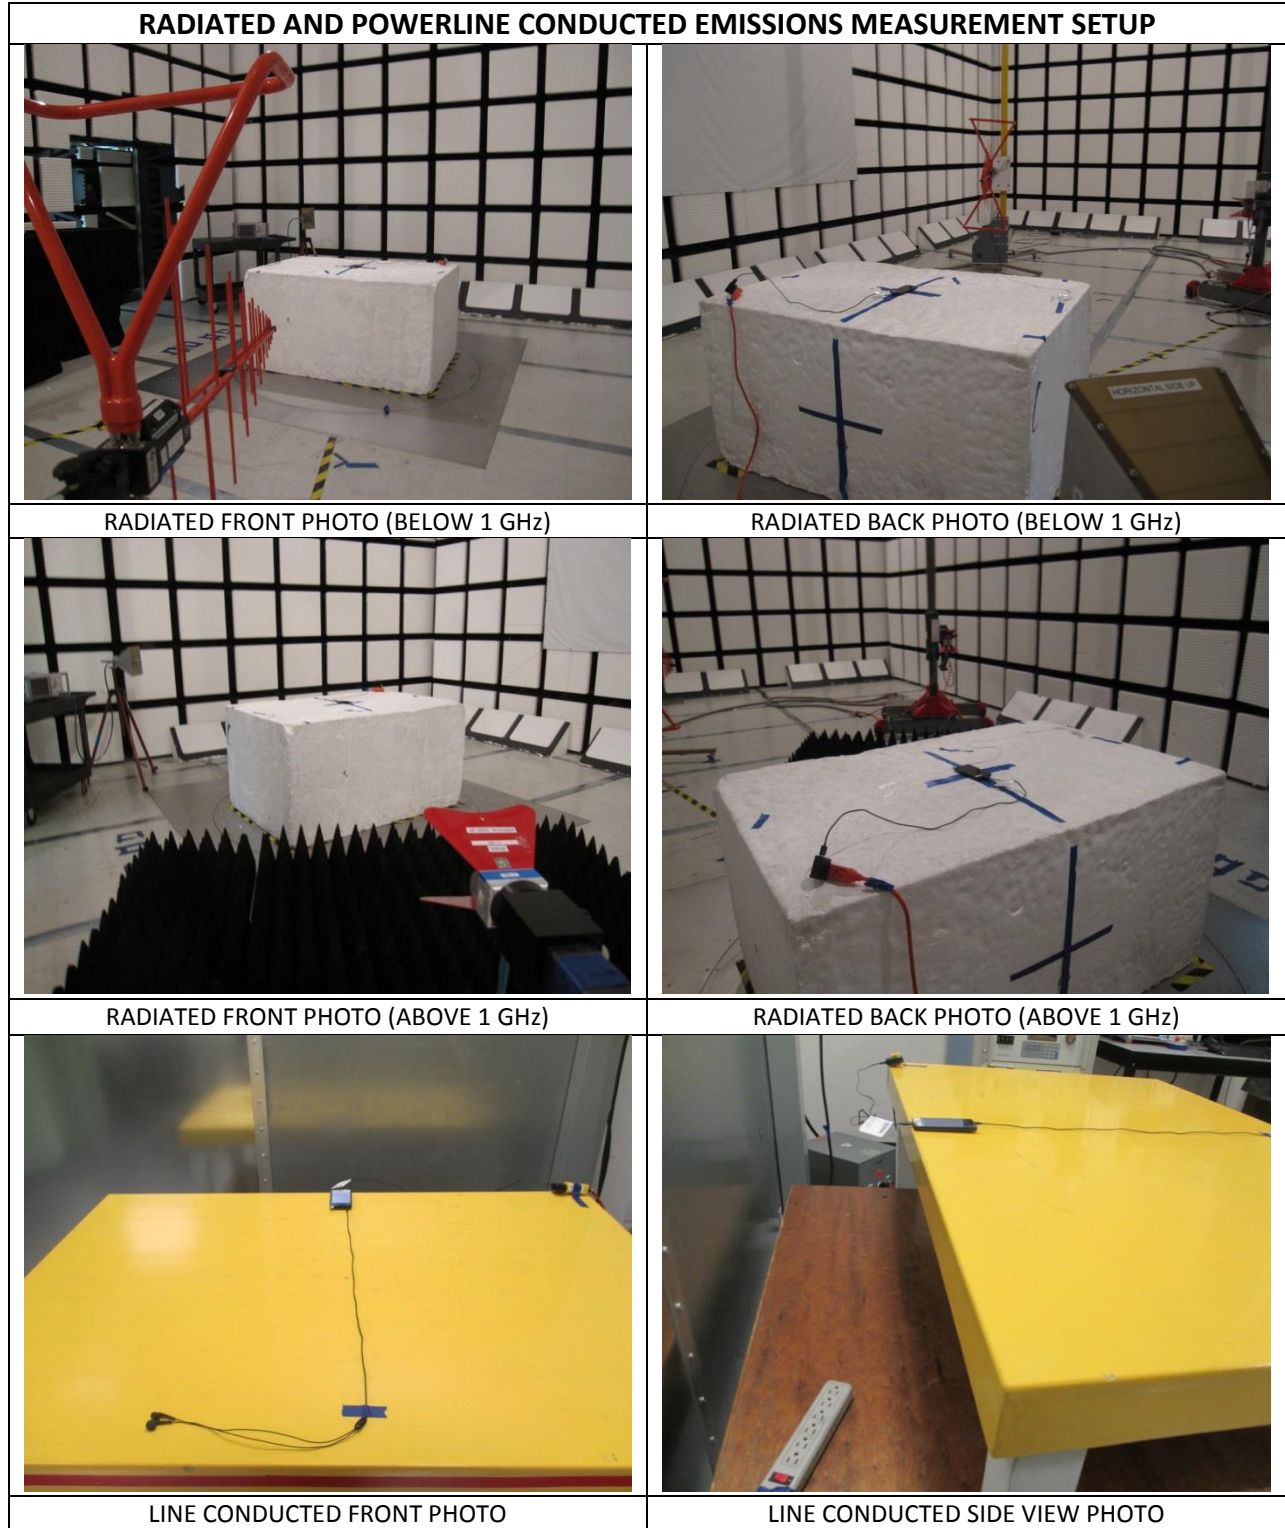

## 11. SETUP PHOTOS

**ANTENNA PORT CONDUCTED RF MEASUREMENT SETUP AND  
RADIATED RF MEASUREMENT SETUP FOR PORTABLE CONFIGURATION**

ANTENNA PORT CONDUCTED PHOTO

X-AXIS FRONT PHOTO

Y-AXIS FRONT PHOTO

Z-AXIS FRONT PHOTO