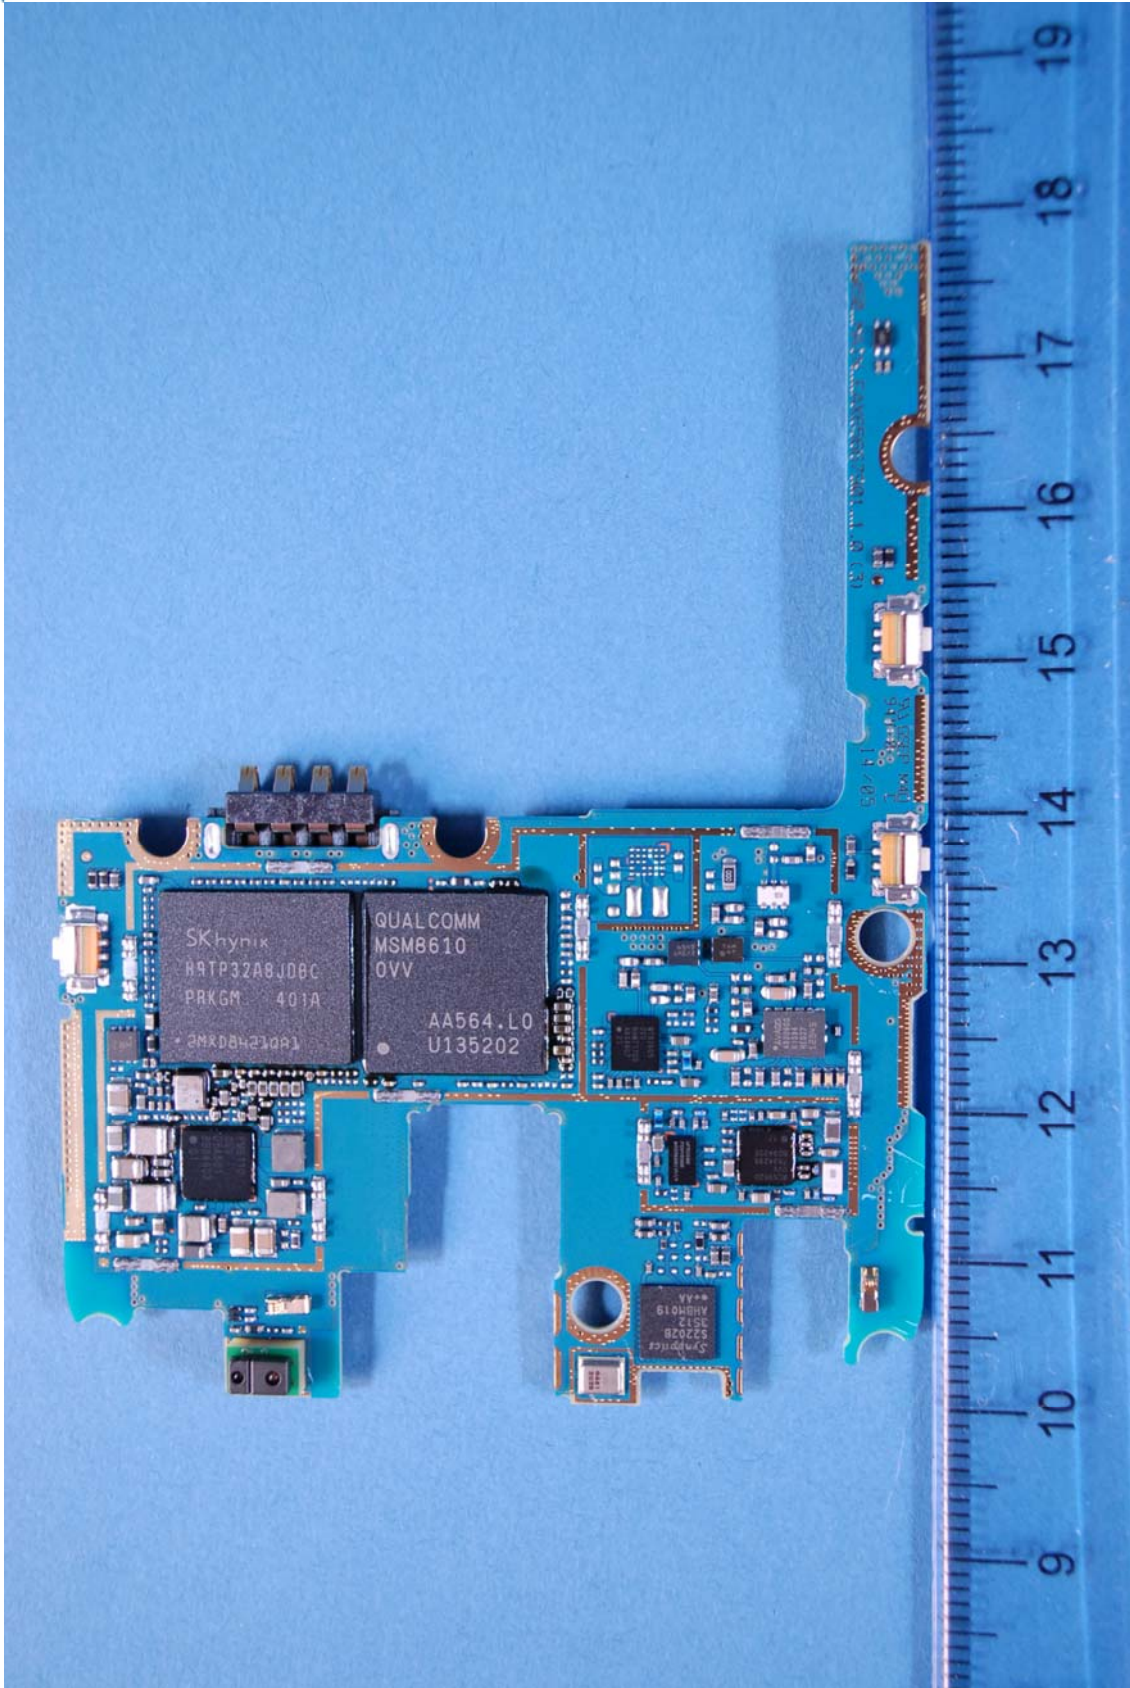

**INTERNAL PHOTOGRAPHS**

	<p>LG ELECTRONICS MOBILECOMM U.S.A. FCC ID: ZNFLS620</p>	<p>Model: LGLS620</p>
<p>Internal Photos</p>	<p>EUT Type: Portable Handset</p>	<p>Page 1 of 11</p>

	<p>LG ELECTRONICS MOBILECOMM U.S.A. FCC ID: ZNFLS620</p>	<p>Model: LGLS620</p>
<p>Internal Photos</p>	<p>EUT Type: Portable Handset</p>	<p>Page 2 of 11</p>

	LG ELECTRONICS MOBILECOMM U.S.A. FCC ID: ZNFLS620	Model: LGLS620
Internal Photos	EUT Type: Portable Handset	Page 3 of 11

	LG ELECTRONICS MOBILECOMM U.S.A. FCC ID: ZNFLS620	Model: LGLS620
Internal Photos	EUT Type: Portable Handset	Page 4 of 11

	LG ELECTRONICS MOBILECOMM U.S.A. FCC ID: ZNFLS620	Model: LGLS620
Internal Photos	EUT Type: Portable Handset	Page 5 of 11

 <p>PCTEST ENGINEERING LABORATORY, INC.</p>	LG ELECTRONICS MOBILECOMM U.S.A. FCC ID: ZNFLS620	Model: LGLS620
Internal Photos	EUT Type: Portable Handset	Page 6 of 11

	LG ELECTRONICS MOBILECOMM U.S.A. FCC ID: ZNFLS620	Model: LGLS620
Internal Photos	EUT Type: Portable Handset	Page 7 of 11

	LG ELECTRONICS MOBILECOMM U.S.A. FCC ID: ZNFLS620	Model: LGLS620
Internal Photos	EUT Type: Portable Handset	Page 8 of 11