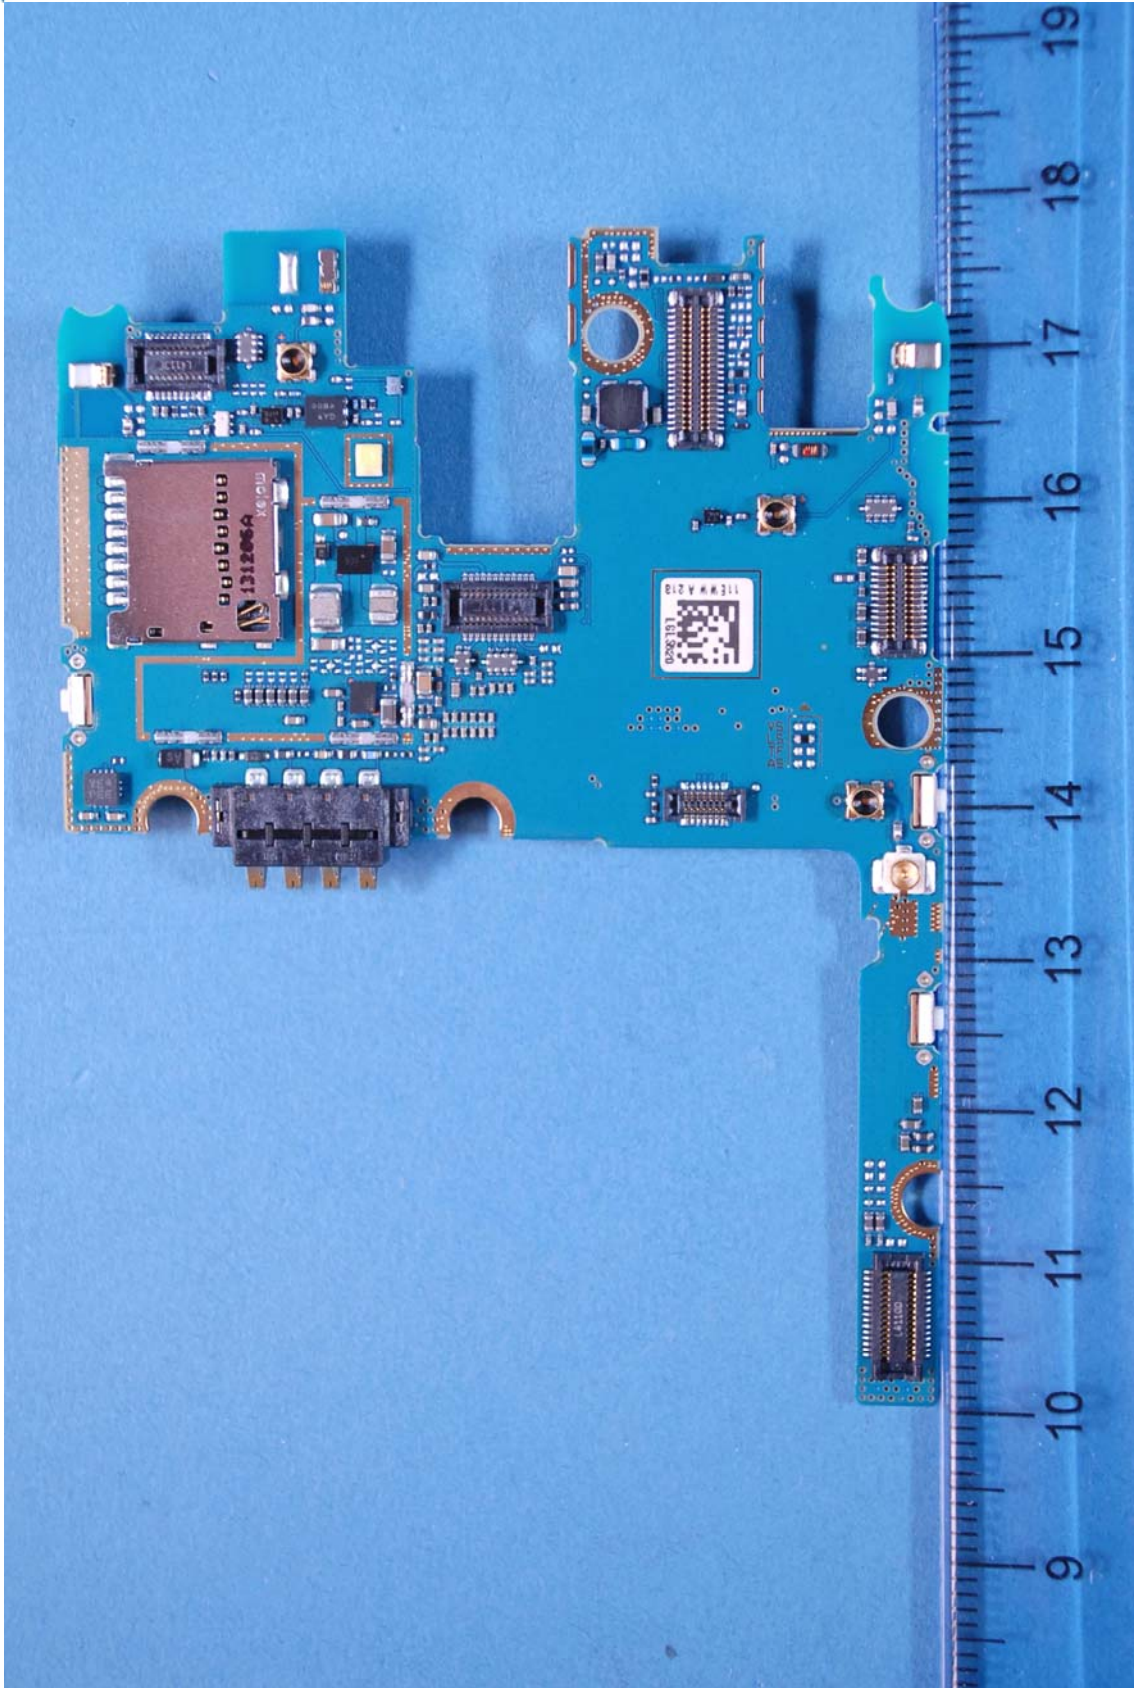

**INTERNAL PHOTOGRAPHS**

	<p>LG ELECTRONICS MOBILECOMM U.S.A. FCC ID: ZNFLS620</p>	<p>Model: LGLS620</p>
<p>Internal Photos</p>	<p>EUT Type: Portable Handset</p>	<p>Page 1 of 11</p>

	<p>LG ELECTRONICS MOBILECOMM U.S.A. FCC ID: ZNFLS620</p>	<p>Model: LGLS620</p>
<p>Internal Photos</p>	<p>EUT Type: Portable Handset</p>	<p>Page 2 of 11</p>

	LG ELECTRONICS MOBILECOMM U.S.A. FCC ID: ZNFLS620	Model: LGLS620
Internal Photos	EUT Type: Portable Handset	Page 3 of 11

	LG ELECTRONICS MOBILECOMM U.S.A. FCC ID: ZNFLS620	Model: LGLS620
Internal Photos	EUT Type: Portable Handset	Page 4 of 11

	LG ELECTRONICS MOBILECOMM U.S.A. FCC ID: ZNFLS620	Model: LGLS620
Internal Photos	EUT Type: Portable Handset	Page 5 of 11

 <p>PCTEST ENGINEERING LABORATORY, INC.</p>	LG ELECTRONICS MOBILECOMM U.S.A. FCC ID: ZNFLS620	Model: LGLS620
Internal Photos	EUT Type: Portable Handset	Page 6 of 11