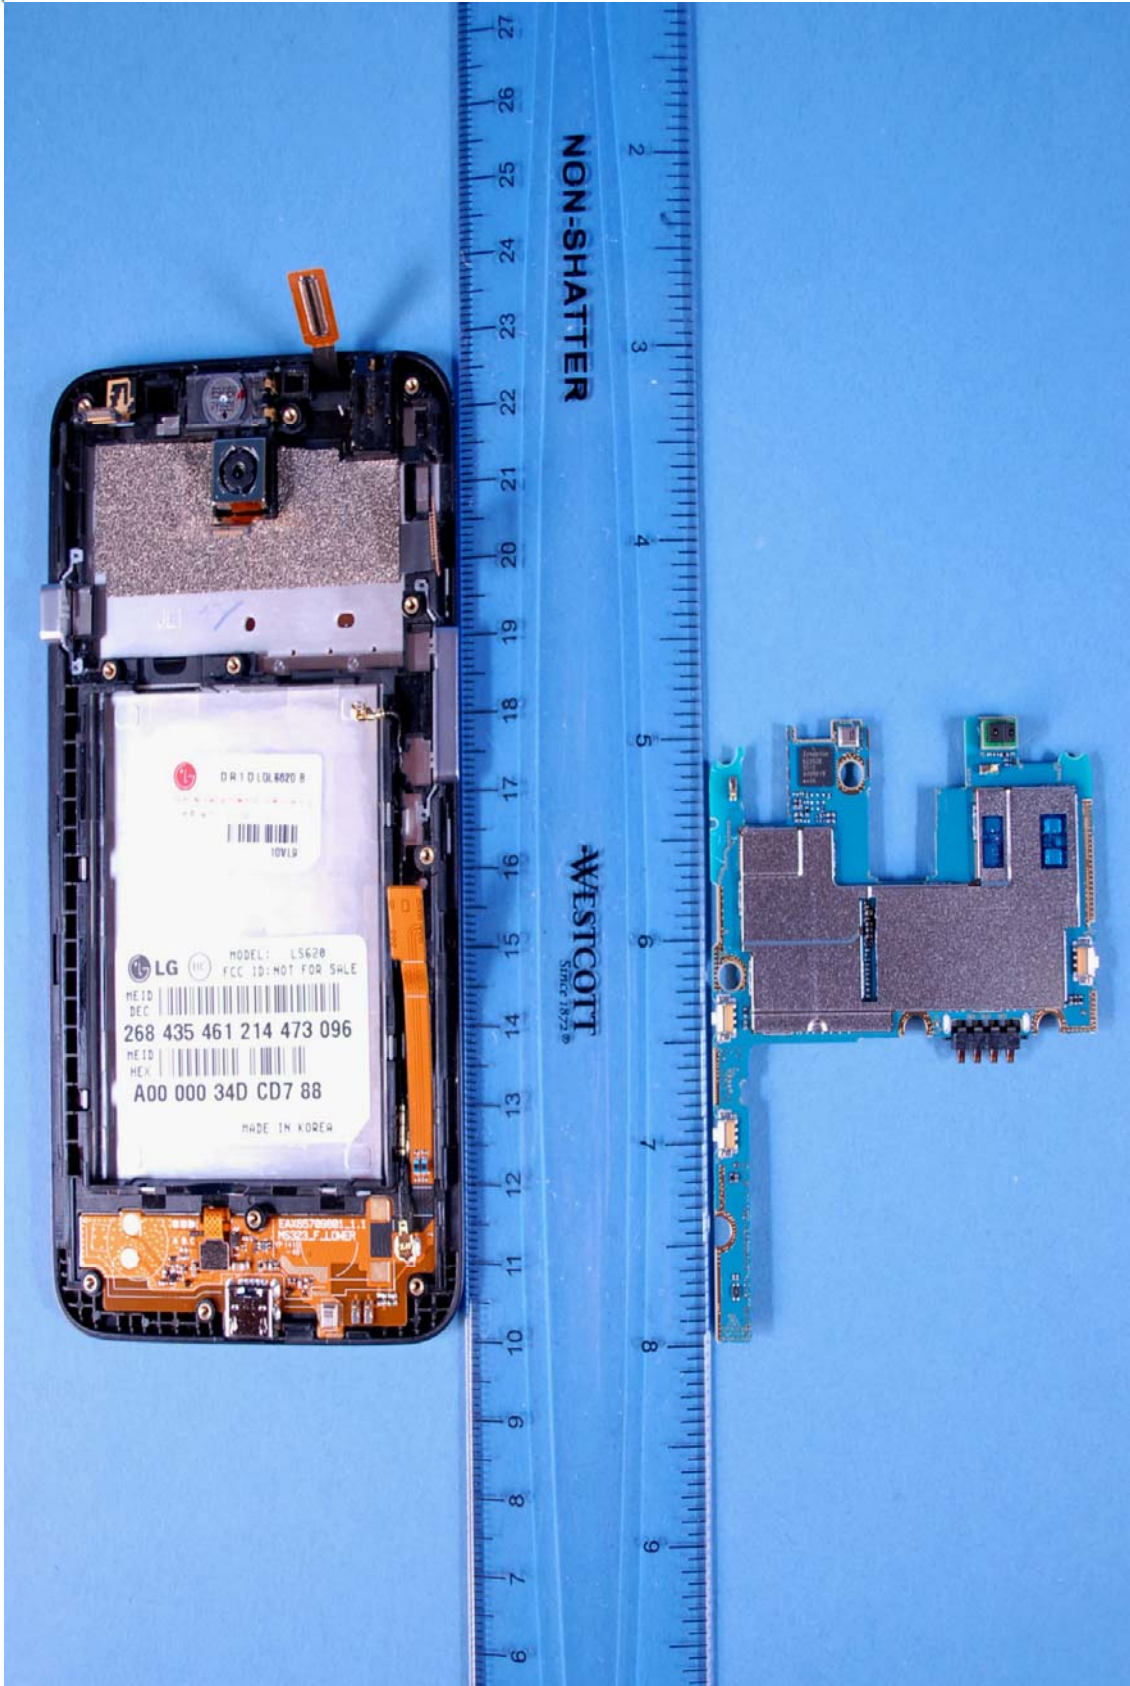

**INTERNAL PHOTOGRAPHS**

	<p>LG ELECTRONICS MOBILECOMM U.S.A. FCC ID: ZNFLS620</p>	<p>Model: LGLS620</p>
<p>Internal Photos</p>	<p>EUT Type: Portable Handset</p>	<p>Page 1 of 11</p>

	<p>LG ELECTRONICS MOBILECOMM U.S.A. FCC ID: ZNFLS620</p>	<p>Model: LGLS620</p>
<p>Internal Photos</p>	<p>EUT Type: Portable Handset</p>	<p>Page 2 of 11</p>

	LG ELECTRONICS MOBILECOMM U.S.A. FCC ID: ZNFLS620	Model: LGLS620
Internal Photos	EUT Type: Portable Handset	Page 3 of 11

	LG ELECTRONICS MOBILECOMM U.S.A. FCC ID: ZNFLS620	Model: LGLS620
Internal Photos	EUT Type: Portable Handset	Page 4 of 11

	LG ELECTRONICS MOBILECOMM U.S.A. FCC ID: ZNFLS620	Model: LGLS620
Internal Photos	EUT Type: Portable Handset	Page 5 of 11

 <p>PCTEST ENGINEERING LABORATORY, INC.</p>	LG ELECTRONICS MOBILECOMM U.S.A. FCC ID: ZNFLS620	Model: LGLS620
Internal Photos	EUT Type: Portable Handset	Page 6 of 11