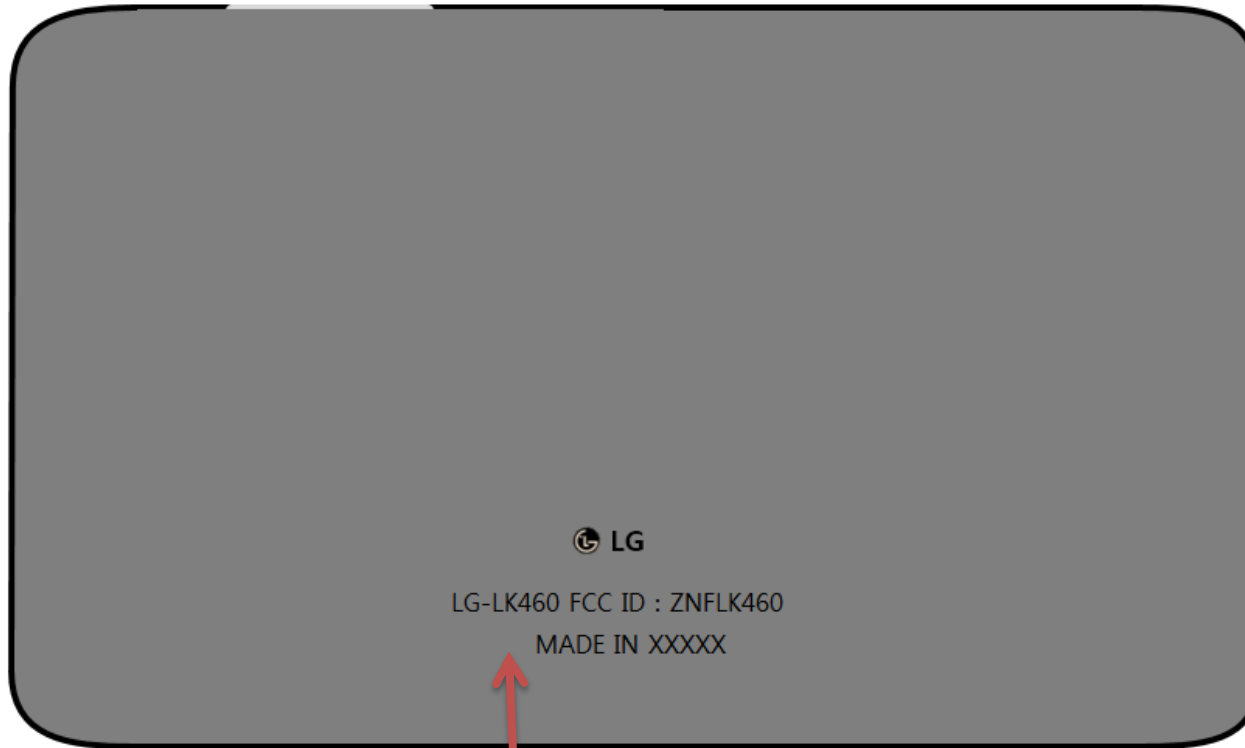

ZNFLK460 FCC ID Label form

Printed by FCC ID

**LG-LK460 FCC ID: ZNFLK460
MADE IN XXXXX**

*Note:

The FCC ID shown will be readily visible at the time of purchase because it's printed on the bottom of device surface. Additionally this printing is indelible, except intentional damage.