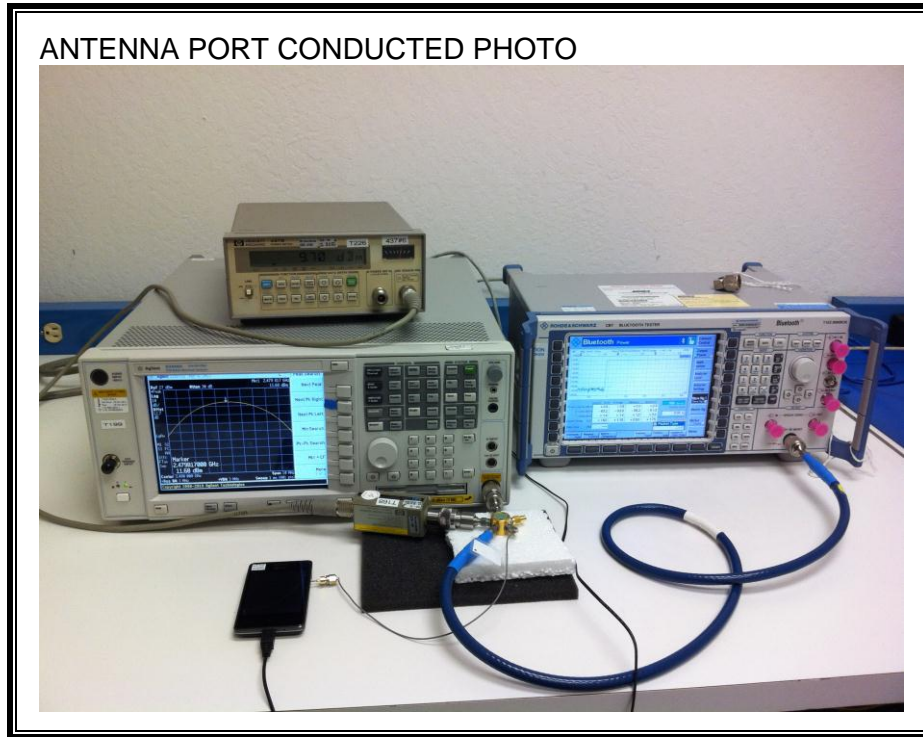

10. SETUP PHOTOS

ANTENNA PORT CONDUCTED RF MEASUREMENT SETUP

RADIATED RF MEASUREMENT SETUP

RADIATED BACK PHOTO

RADIATED RF MEASUREMENT SETUP FOR PORTABLE CONFIGURATION

Z-AXIS FRONT PHOTO

POWERLINE CONDUCTED EMISSIONS MEASUREMENT SETUP