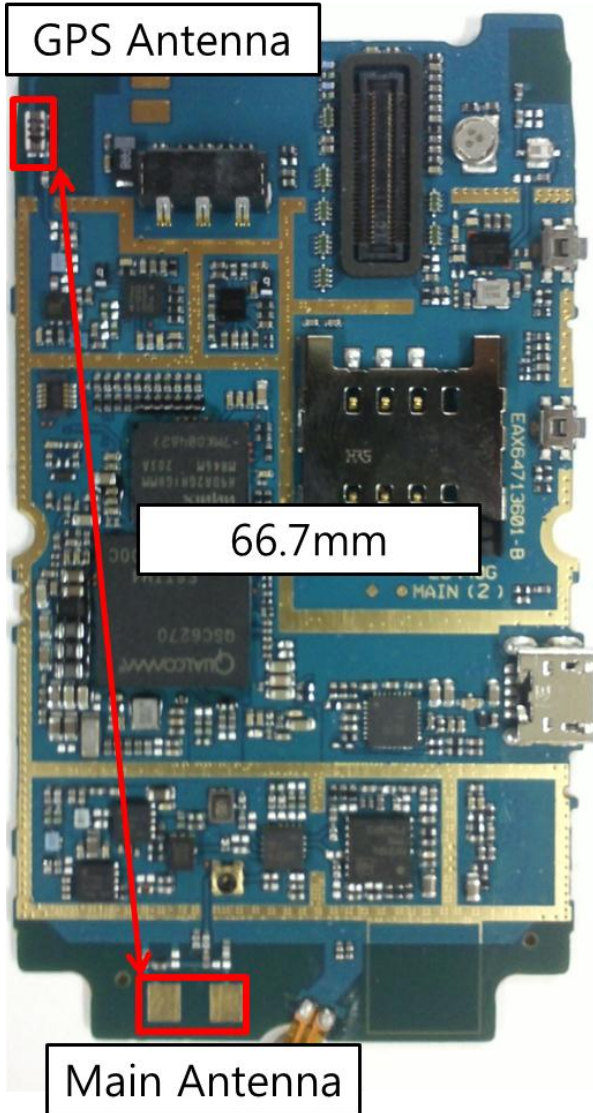

## 16. External Photos

Front View

Rear View

### 17. Antenna Locations & Separation Distances

## 18. Setup Photos

Left Hand Side Touch

Left Hand Side Tilt (15°)

Right Hand Side Touch

Right Hand Side Tilt (15°)

Body - Rear w/ 15 mm Separation

Body - Rear w/ 15 mm Separation (w/ Headset)

Body - Front w/ 15 mm Separation