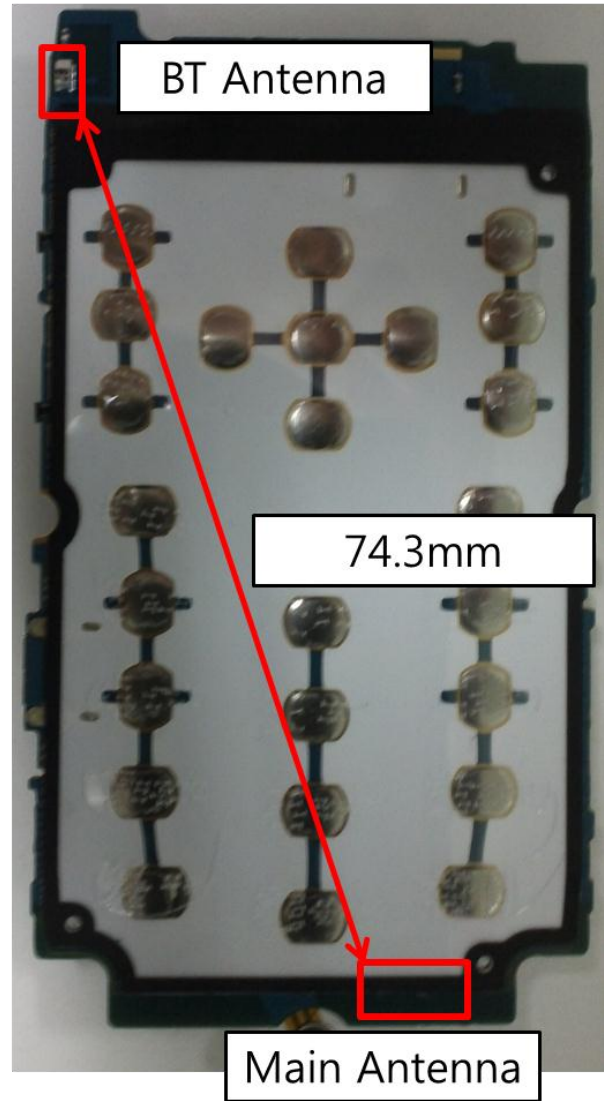

## 16. External Photos

Front View

Rear View

### 17. Antenna Locations & Separation Distances

## 18. Setup Photos

Left Hand Side Touch

Left Hand Side Tilt (15°)

Right Hand Side Touch

Right Hand Side Tilt (15°)

Body - Rear w/ 15 mm Separation

Body - Rear w/ 15 mm Separation (w/ Headset)

Body - Front w/ 15 mm Separation