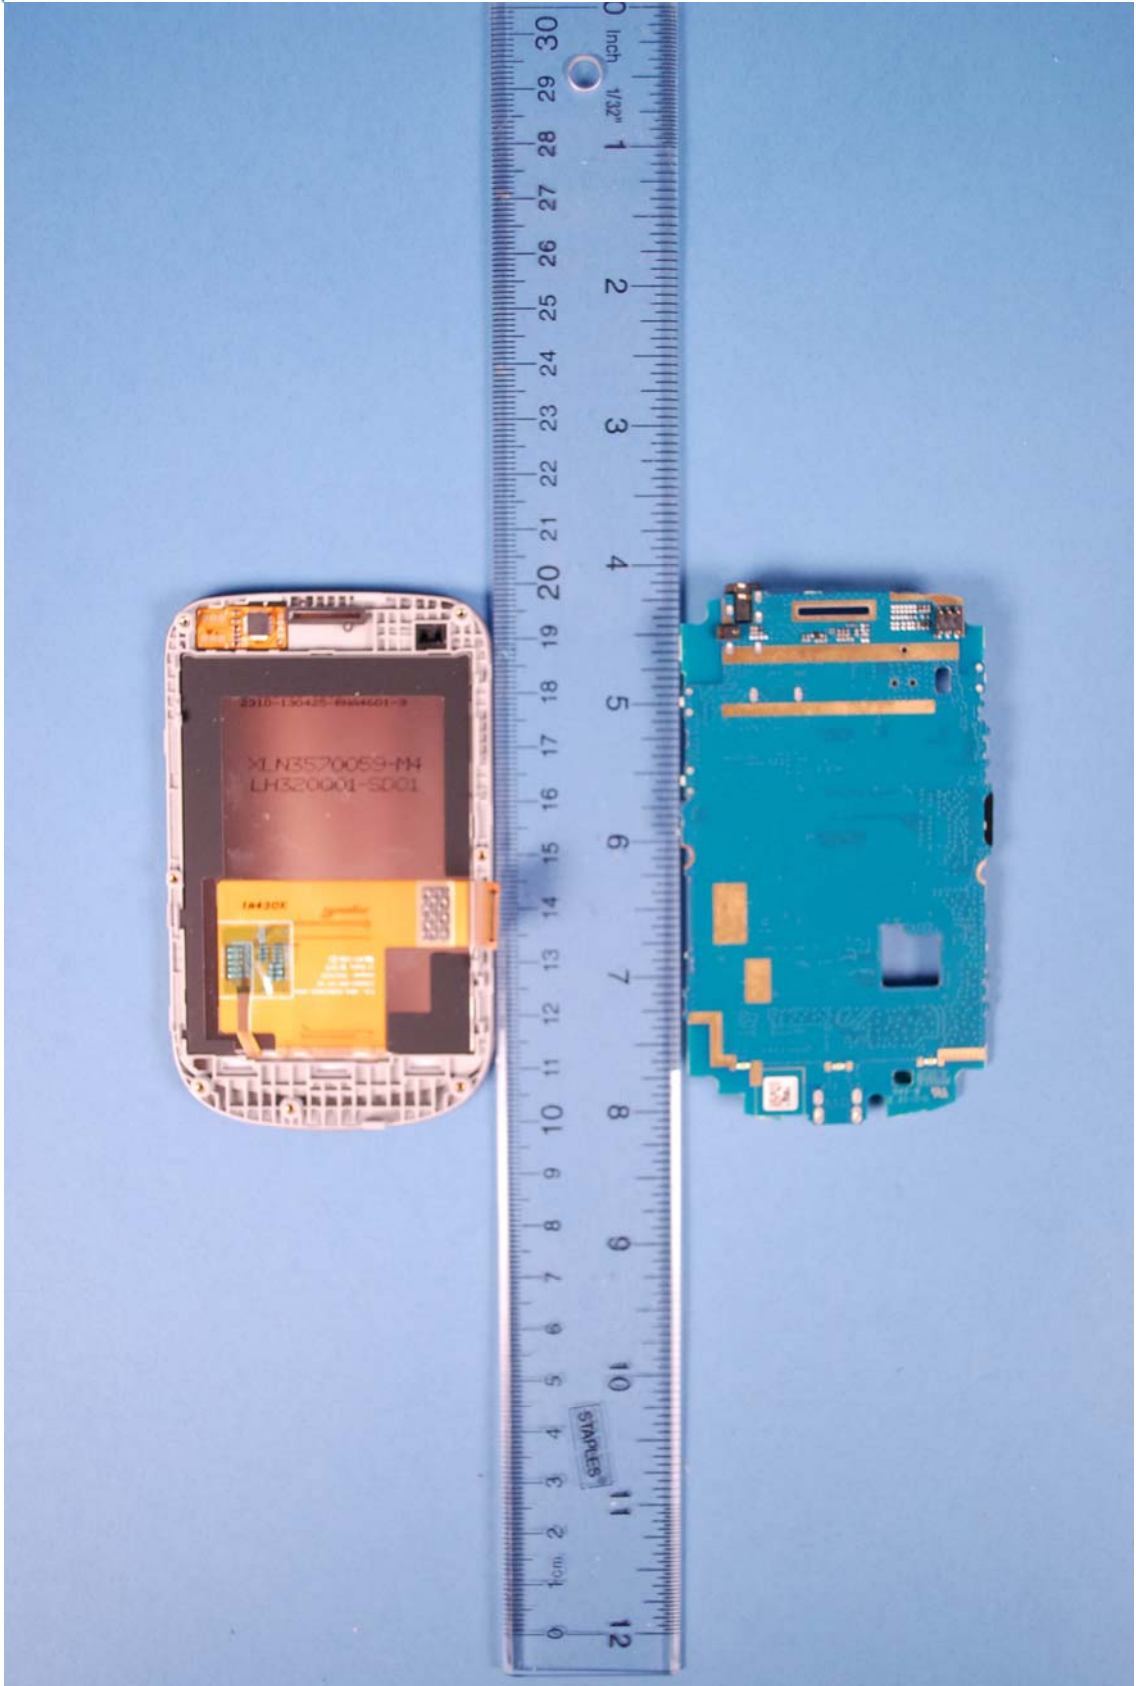

	LGE FCC ID: ZNFLG305C	Model: LG305C
Internal Photos	EUT Type: Portable Handset	Page 3 of 10

 <p>PCTEST ENGINEERING LABORATORY, INC.</p>	LGE FCC ID: ZNFLG305C	Model: LG305C
Internal Photos	EUT Type: Portable Handset	Page 4 of 10

	LGE FCC ID: ZNFLG305C	Model: LG305C
Internal Photos	EUT Type: Portable Handset	Page 5 of 10

	LGE FCC ID: ZNFLG305C	Model: LG305C
Internal Photos	EUT Type: Portable Handset	Page 6 of 10

	LGE FCC ID: ZNFLG305C	Model: LG305C
Internal Photos	EUT Type: Portable Handset	Page 7 of 10

	LGE FCC ID: ZNFLG305C	Model: LG305C
Internal Photos	EUT Type: Portable Handset	Page 8 of 10

	LGE FCC ID: ZNFLG305C	Model: LG305C
Internal Photos	EUT Type: Portable Handset	Page 9 of 10

	LGE FCC ID: ZNFLG305C	Model: LG305C
Internal Photos	EUT Type: Portable Handset	Page 10 of 10