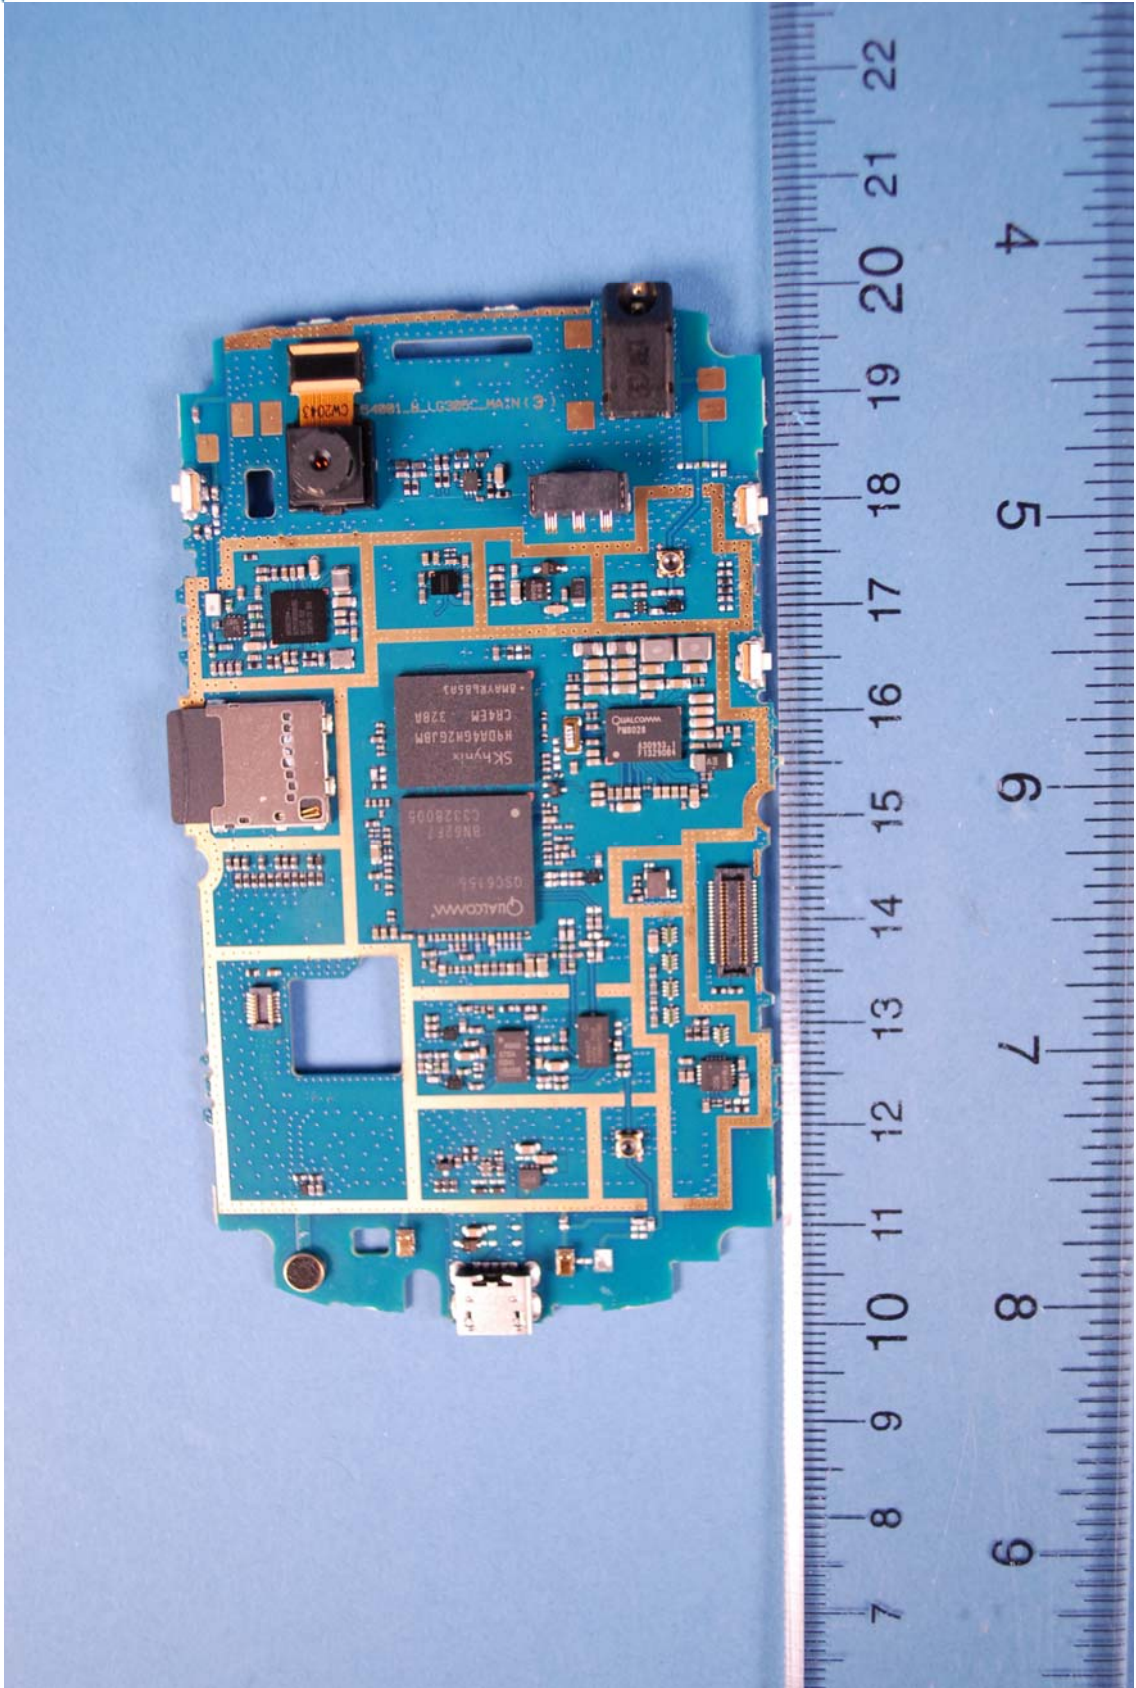

	LGE FCC ID: ZNFLG305C	Model: LG305C
Internal Photos	EUT Type: Portable Handset	Page 3 of 10

 <p>PCTEST ENGINEERING LABORATORY, INC.</p>	LGE FCC ID: ZNFLG305C	Model: LG305C
Internal Photos	EUT Type: Portable Handset	Page 4 of 10

	LGE FCC ID: ZNFLG305C	Model: LG305C
Internal Photos	EUT Type: Portable Handset	Page 5 of 10

	LGE FCC ID: ZNFLG305C	Model: LG305C
Internal Photos	EUT Type: Portable Handset	Page 6 of 10

	LGE FCC ID: ZNFLG305C	Model: LG305C
Internal Photos	EUT Type: Portable Handset	Page 7 of 10

	LGE FCC ID: ZNFLG305C	Model: LG305C
Internal Photos	EUT Type: Portable Handset	Page 8 of 10

	LGE FCC ID: ZNFLG305C	Model: LG305C
Internal Photos	EUT Type: Portable Handset	Page 9 of 10

	LGE FCC ID: ZNFLG305C	Model: LG305C
Internal Photos	EUT Type: Portable Handset	Page 10 of 10