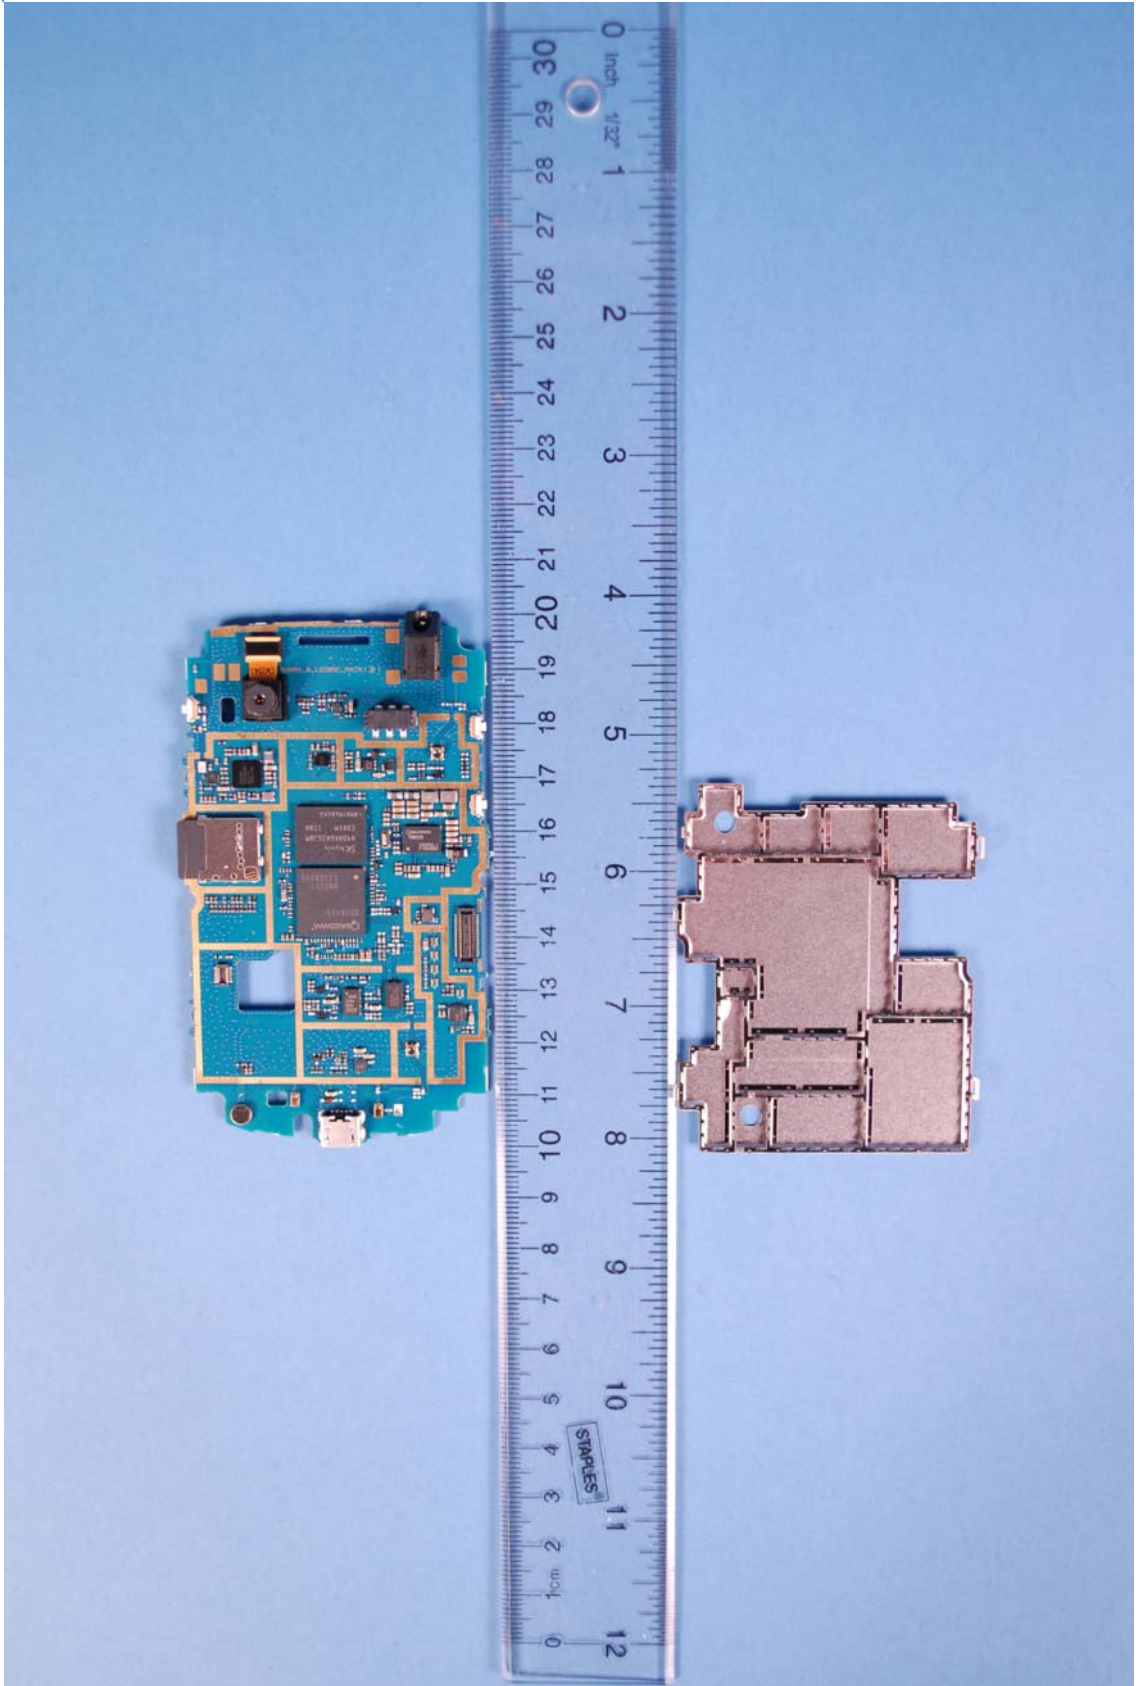

	LGE FCC ID: ZNFLG305C	Model: LG305C
Internal Photos	EUT Type: Portable Handset	Page 3 of 10

 <p>PCTEST ENGINEERING LABORATORY, INC.</p>	LGE FCC ID: ZNFLG305C	Model: LG305C
Internal Photos	EUT Type: Portable Handset	Page 4 of 10

	LGE FCC ID: ZNFLG305C	Model: LG305C
Internal Photos	EUT Type: Portable Handset	Page 5 of 10

	LGE FCC ID: ZNFLG305C	Model: LG305C
Internal Photos	EUT Type: Portable Handset	Page 6 of 10

	LGE FCC ID: ZNFLG305C	Model: LG305C
Internal Photos	EUT Type: Portable Handset	Page 7 of 10

	LGE FCC ID: ZNFLG305C	Model: LG305C
Internal Photos	EUT Type: Portable Handset	Page 8 of 10

	LGE FCC ID: ZNFLG305C	Model: LG305C
Internal Photos	EUT Type: Portable Handset	Page 9 of 10

	LGE FCC ID: ZNFLG305C	Model: LG305C
Internal Photos	EUT Type: Portable Handset	Page 10 of 10