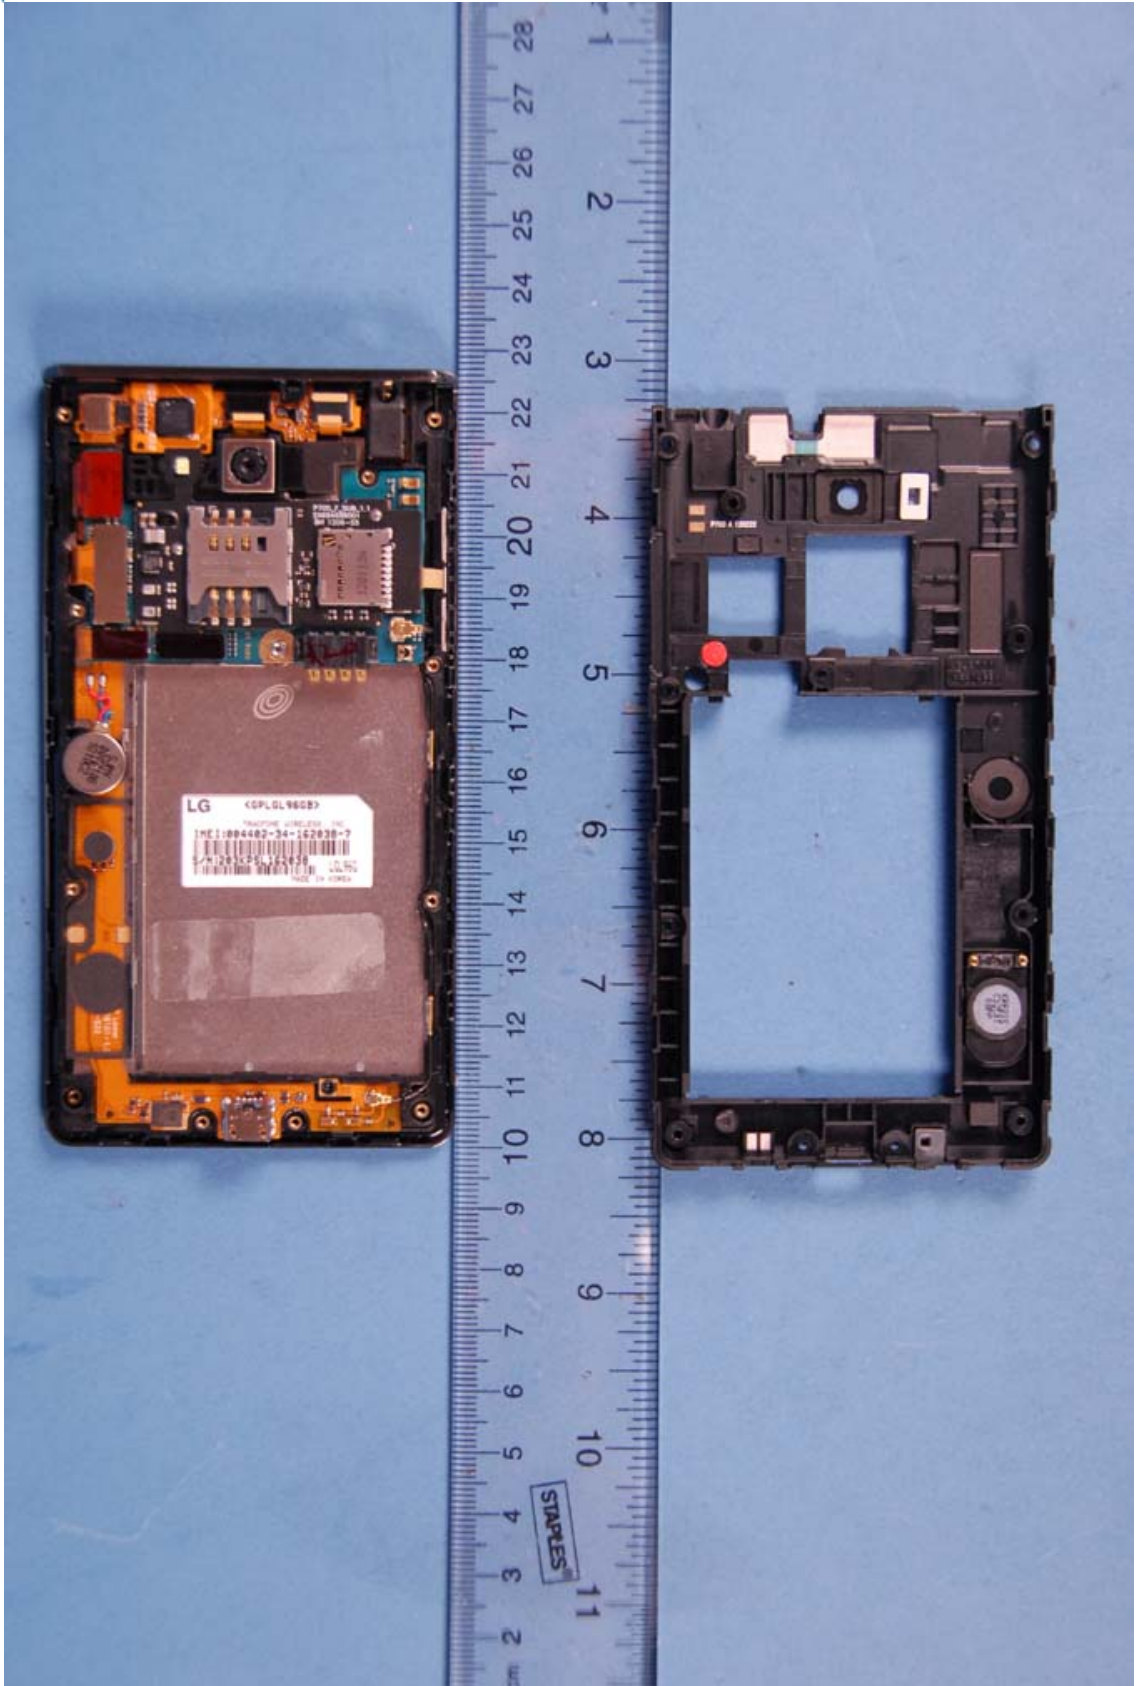

INTERNAL PHOTOGRAPHS

	LG Electronics MobileComm U.S.A., Inc. FCC ID: ZNFL96G	Model: LGL96G
Internal Photos	EUT Type: Portable Handset	Page 1 of 9

	LG Electronics MobileComm U.S.A., Inc. FCC ID: ZNFL96G	Model: LGL96G
Internal Photos	EUT Type: Portable Handset	Page 2 of 9

	LG Electronics MobileComm U.S.A., Inc. FCC ID: ZNFL96G	Model: LGL96G
Internal Photos	EUT Type: Portable Handset	Page 3 of 9

	LG Electronics MobileComm U.S.A., Inc. FCC ID: ZNFL96G	Model: LGL96G
Internal Photos	EUT Type: Portable Handset	Page 4 of 9

	LG Electronics MobileComm U.S.A., Inc. FCC ID: ZNFL96G	Model: LGL96G
Internal Photos	EUT Type: Portable Handset	Page 5 of 9

	LG Electronics MobileComm U.S.A., Inc. FCC ID: ZNFL96G	Model: LGL96G
Internal Photos	EUT Type: Portable Handset	Page 6 of 9