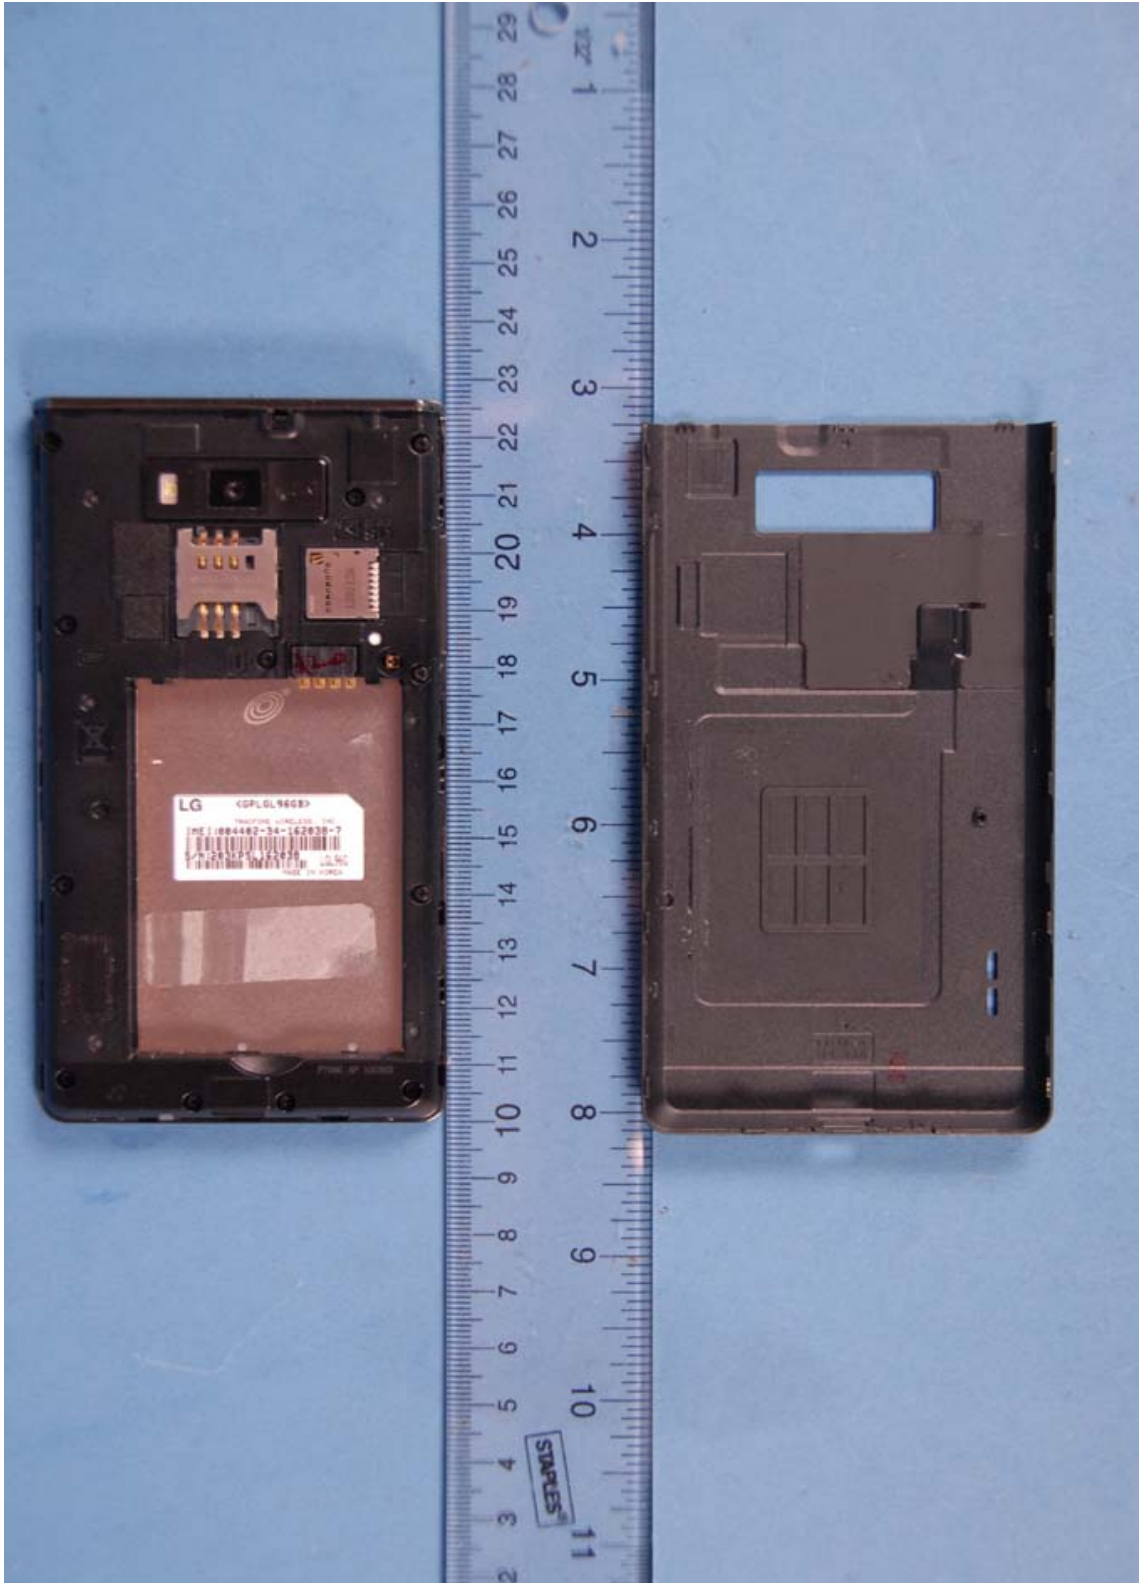

INTERNAL PHOTOGRAPHS

	LG Electronics MobileComm U.S.A., Inc. FCC ID: ZNFL96G	Model: LGL96G
Internal Photos	EUT Type: Portable Handset	Page 1 of 9

	LG Electronics MobileComm U.S.A., Inc. FCC ID: ZNFL96G	Model: LGL96G
Internal Photos	EUT Type: Portable Handset	Page 2 of 9

	LG Electronics MobileComm U.S.A., Inc. FCC ID: ZNFL96G	Model: LGL96G
Internal Photos	EUT Type: Portable Handset	Page 3 of 9

	LG Electronics MobileComm U.S.A., Inc. FCC ID: ZNFL96G	Model: LGL96G
Internal Photos	EUT Type: Portable Handset	Page 4 of 9

	LG Electronics MobileComm U.S.A., Inc. FCC ID: ZNFL96G	Model: LGL96G
Internal Photos	EUT Type: Portable Handset	Page 5 of 9

	LG Electronics MobileComm U.S.A., Inc. FCC ID: ZNFL96G	Model: LGL96G
Internal Photos	EUT Type: Portable Handset	Page 6 of 9