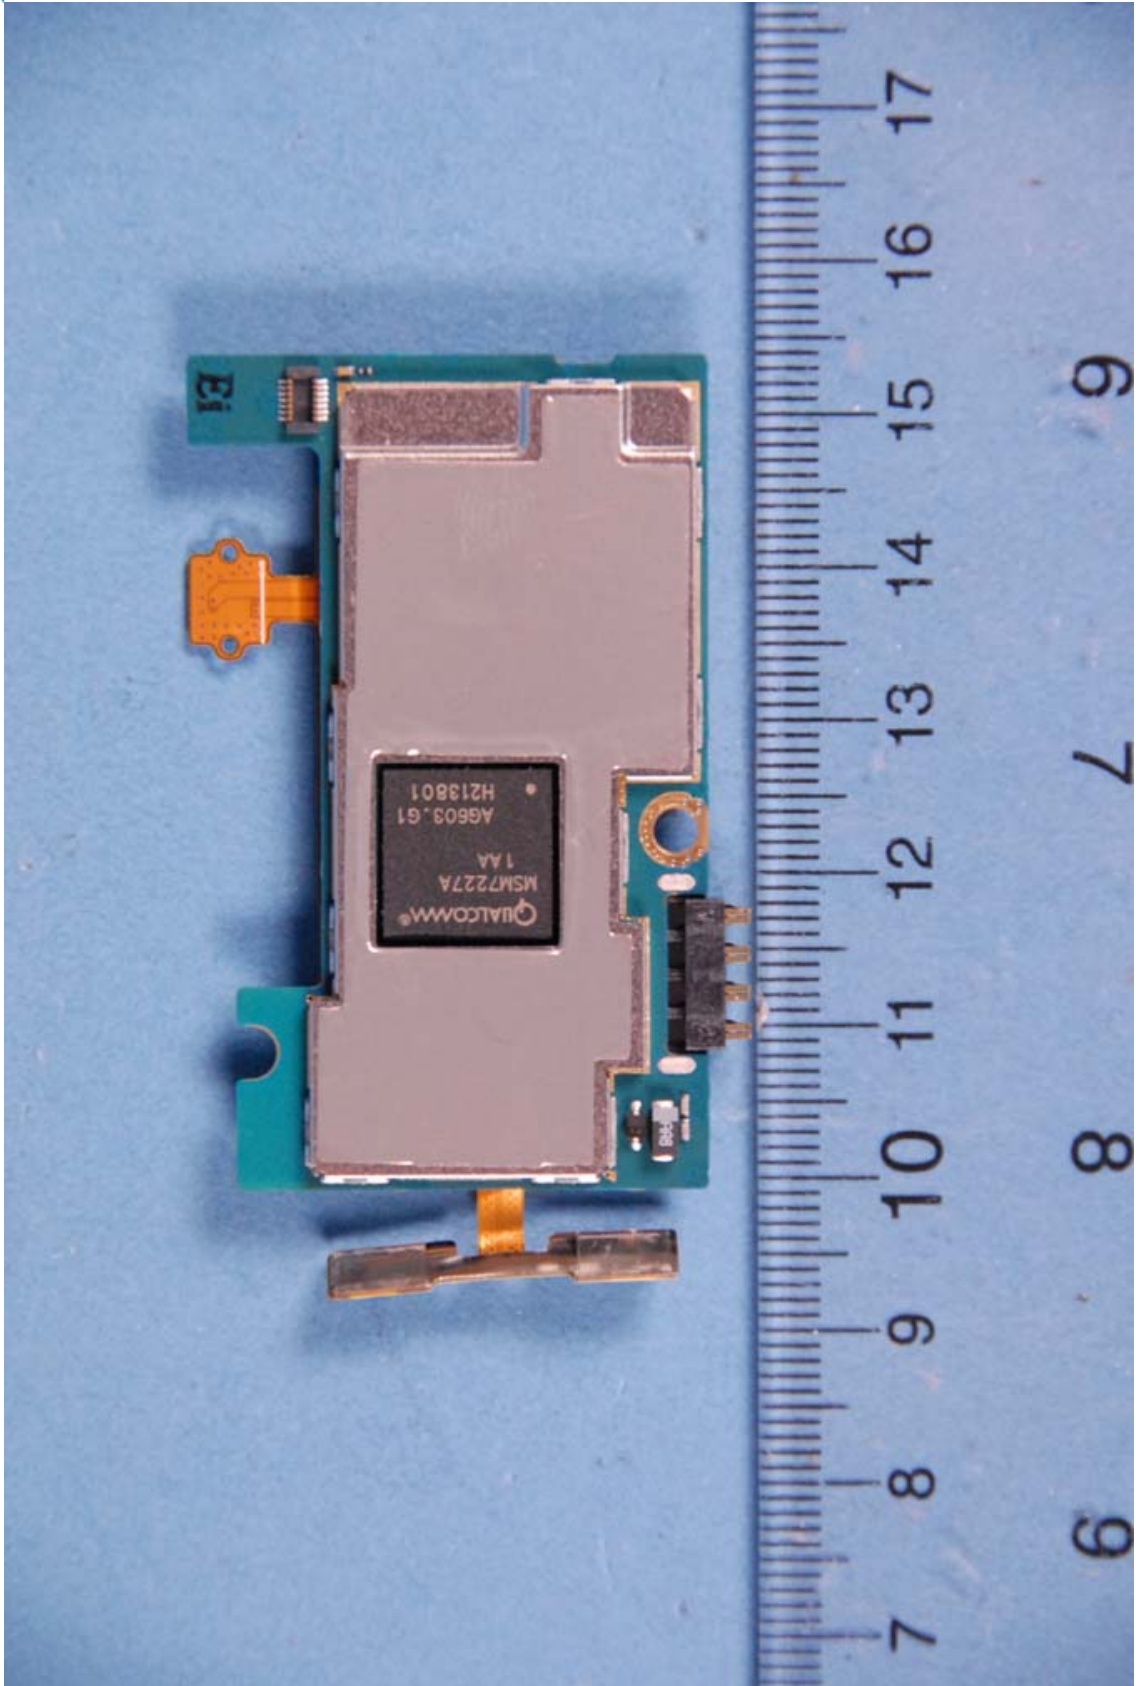

INTERNAL PHOTOGRAPHS

	LG Electronics MobileComm U.S.A., Inc. FCC ID: ZNFL96G	Model: LGL96G
Internal Photos	EUT Type: Portable Handset	Page 1 of 9

	LG Electronics MobileComm U.S.A., Inc. FCC ID: ZNFL96G	Model: LGL96G
Internal Photos	EUT Type: Portable Handset	Page 2 of 9

	LG Electronics MobileComm U.S.A., Inc. FCC ID: ZNFL96G	Model: LGL96G
Internal Photos	EUT Type: Portable Handset	Page 3 of 9

	LG Electronics MobileComm U.S.A., Inc. FCC ID: ZNFL96G	Model: LGL96G
Internal Photos	EUT Type: Portable Handset	Page 4 of 9

	LG Electronics MobileComm U.S.A., Inc. FCC ID: ZNFL96G	Model: LGL96G
Internal Photos	EUT Type: Portable Handset	Page 5 of 9

	LG Electronics MobileComm U.S.A., Inc. FCC ID: ZNFL96G	Model: LGL96G
Internal Photos	EUT Type: Portable Handset	Page 6 of 9