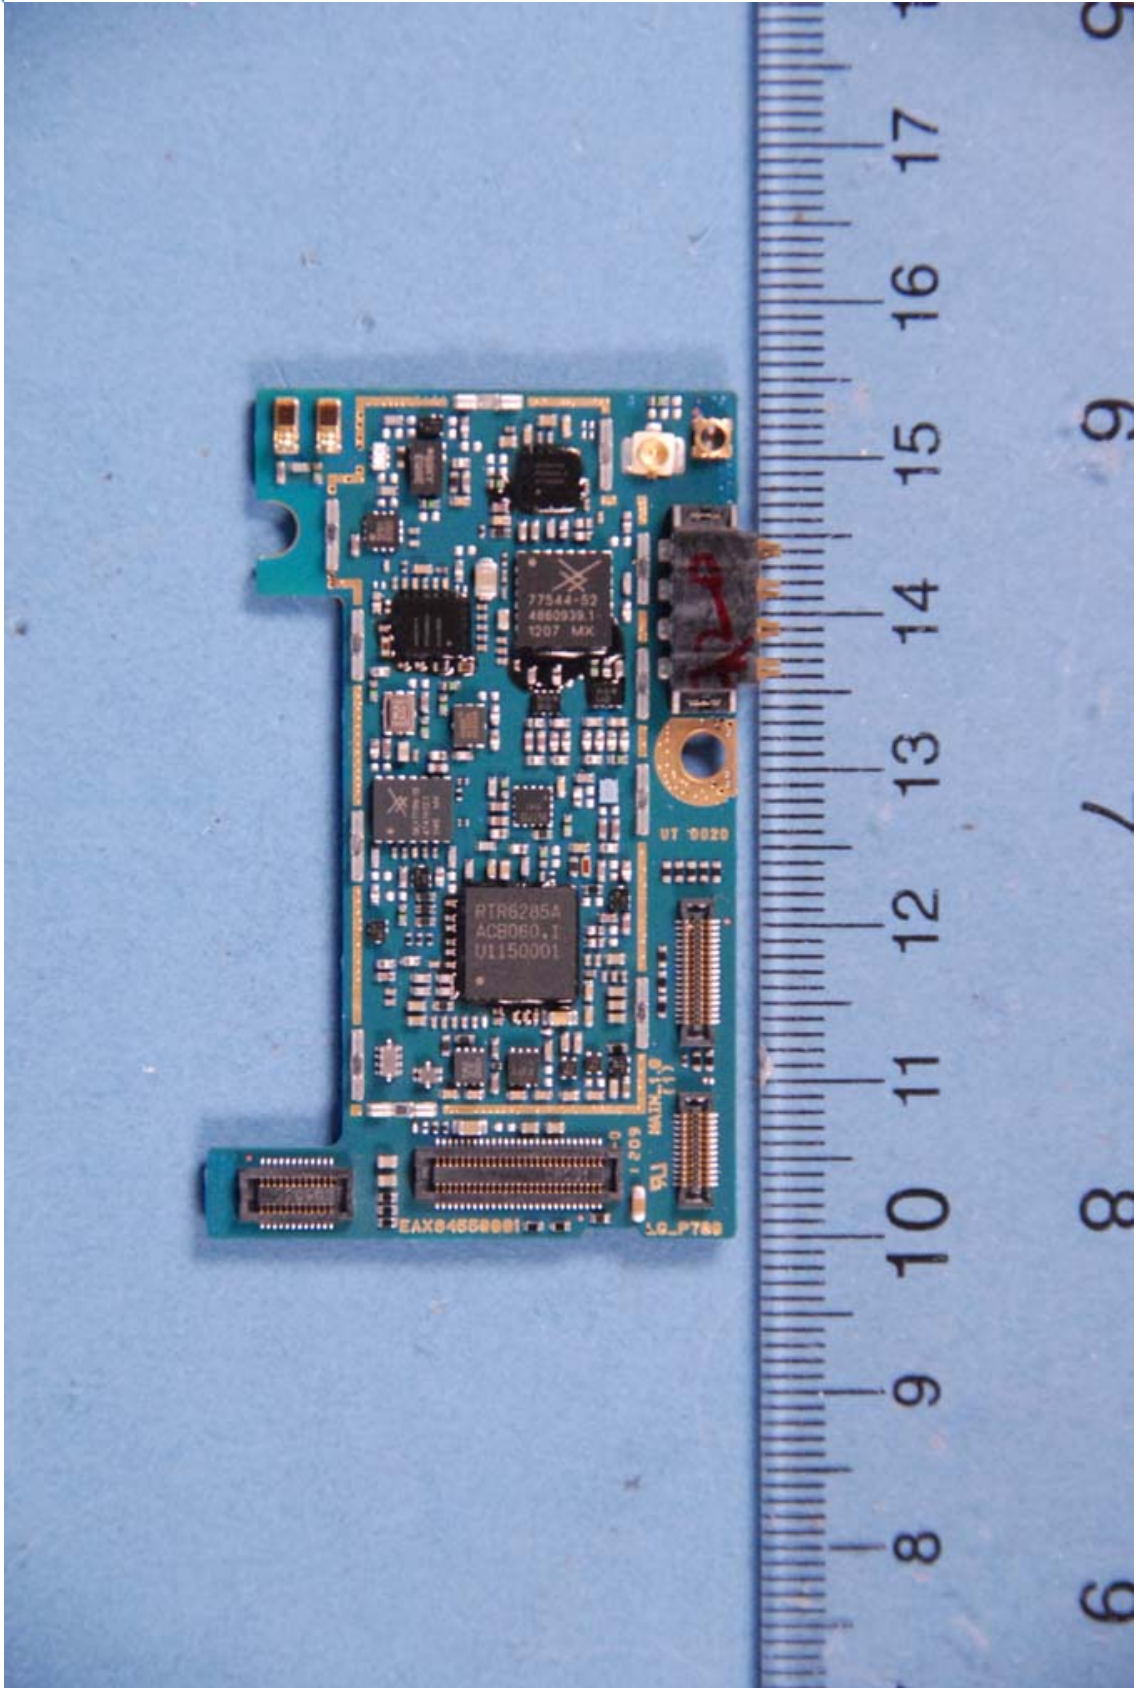

INTERNAL PHOTOGRAPHS

	LG Electronics MobileComm U.S.A., Inc. FCC ID: ZNFL96G	Model: LGL96G
Internal Photos	EUT Type: Portable Handset	Page 1 of 9

	LG Electronics MobileComm U.S.A., Inc. FCC ID: ZNFL96G	Model: LGL96G
Internal Photos	EUT Type: Portable Handset	Page 2 of 9

	LG Electronics MobileComm U.S.A., Inc. FCC ID: ZNFL96G	Model: LGL96G
Internal Photos	EUT Type: Portable Handset	Page 3 of 9

	LG Electronics MobileComm U.S.A., Inc. FCC ID: ZNFL96G	Model: LGL96G
Internal Photos	EUT Type: Portable Handset	Page 4 of 9

	LG Electronics MobileComm U.S.A., Inc. FCC ID: ZNFL96G	Model: LGL96G
Internal Photos	EUT Type: Portable Handset	Page 5 of 9

	LG Electronics MobileComm U.S.A., Inc. FCC ID: ZNFL96G	Model: LGL96G
Internal Photos	EUT Type: Portable Handset	Page 6 of 9