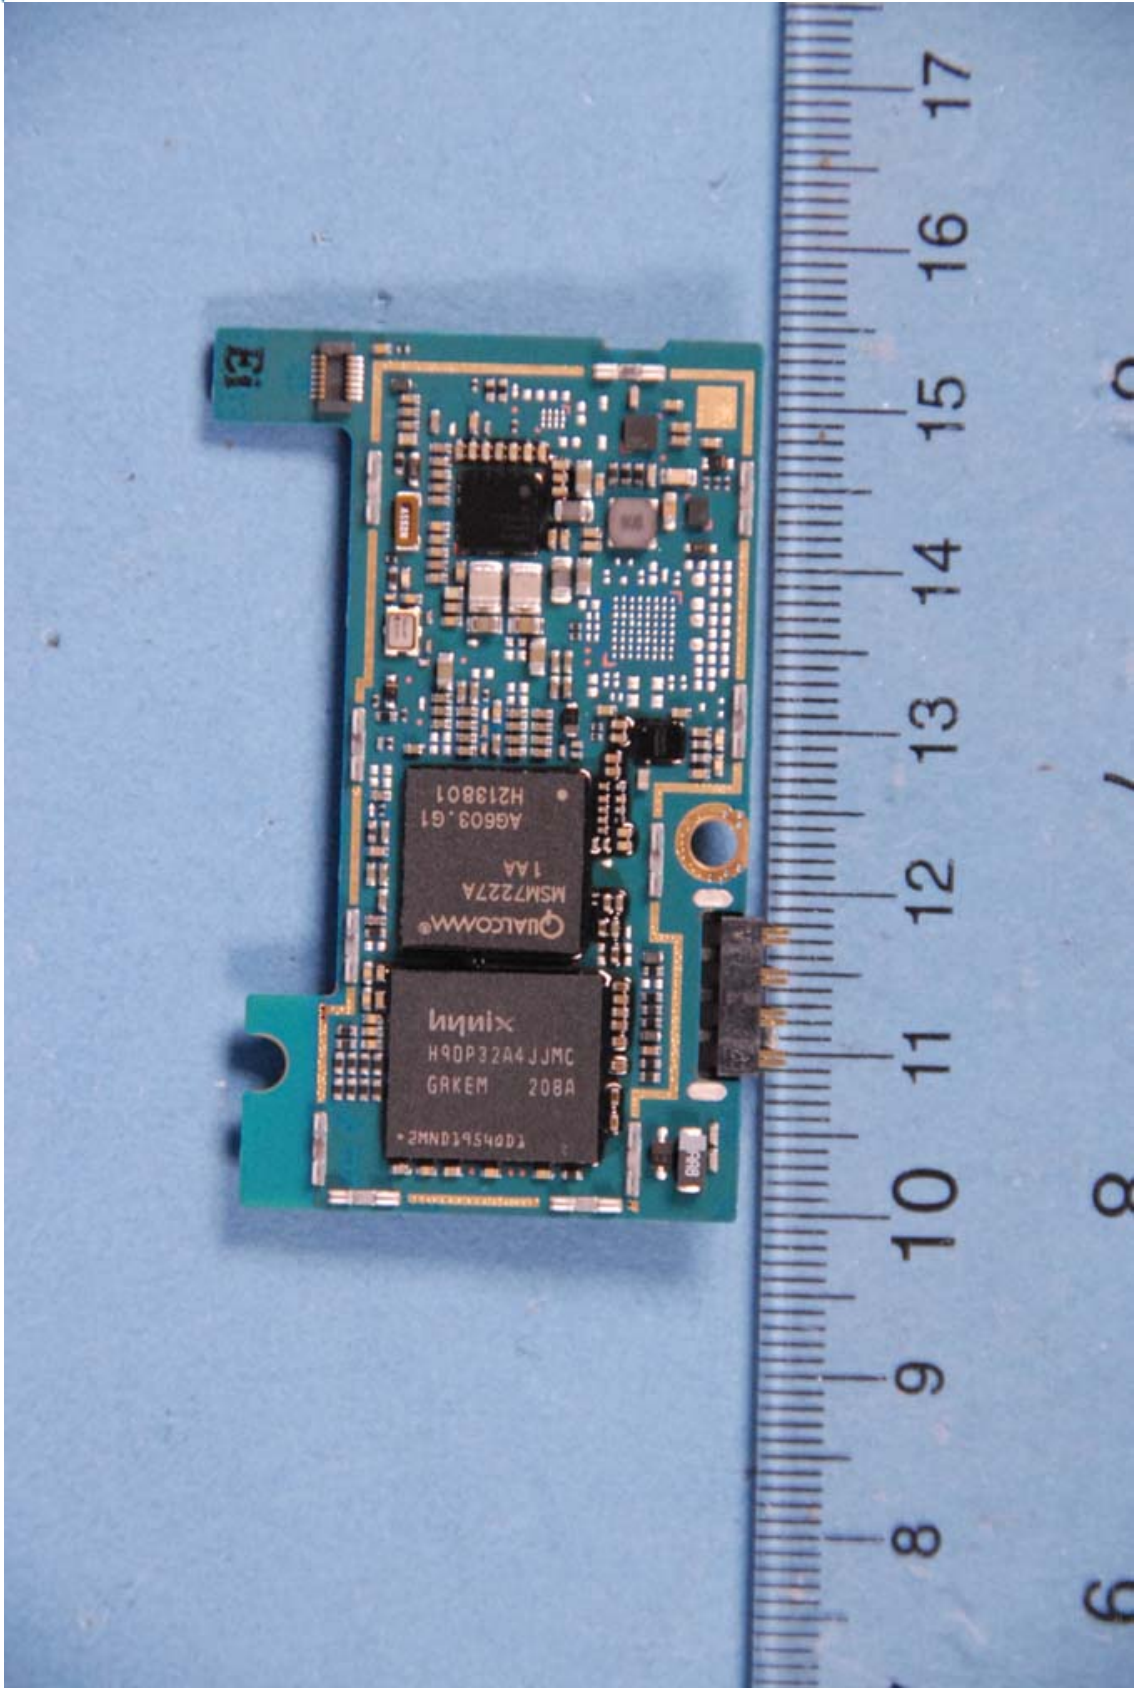

INTERNAL PHOTOGRAPHS

	LG Electronics MobileComm U.S.A., Inc. FCC ID: ZNFL96G	Model: LGL96G
Internal Photos	EUT Type: Portable Handset	Page 1 of 9

	LG Electronics MobileComm U.S.A., Inc. FCC ID: ZNFL96G	Model: LGL96G
Internal Photos	EUT Type: Portable Handset	Page 2 of 9

	LG Electronics MobileComm U.S.A., Inc. FCC ID: ZNFL96G	Model: LGL96G
Internal Photos	EUT Type: Portable Handset	Page 3 of 9

	LG Electronics MobileComm U.S.A., Inc. FCC ID: ZNFL96G	Model: LGL96G
Internal Photos	EUT Type: Portable Handset	Page 4 of 9

	LG Electronics MobileComm U.S.A., Inc. FCC ID: ZNFL96G	Model: LGL96G
Internal Photos	EUT Type: Portable Handset	Page 5 of 9

	LG Electronics MobileComm U.S.A., Inc. FCC ID: ZNFL96G	Model: LGL96G
Internal Photos	EUT Type: Portable Handset	Page 6 of 9