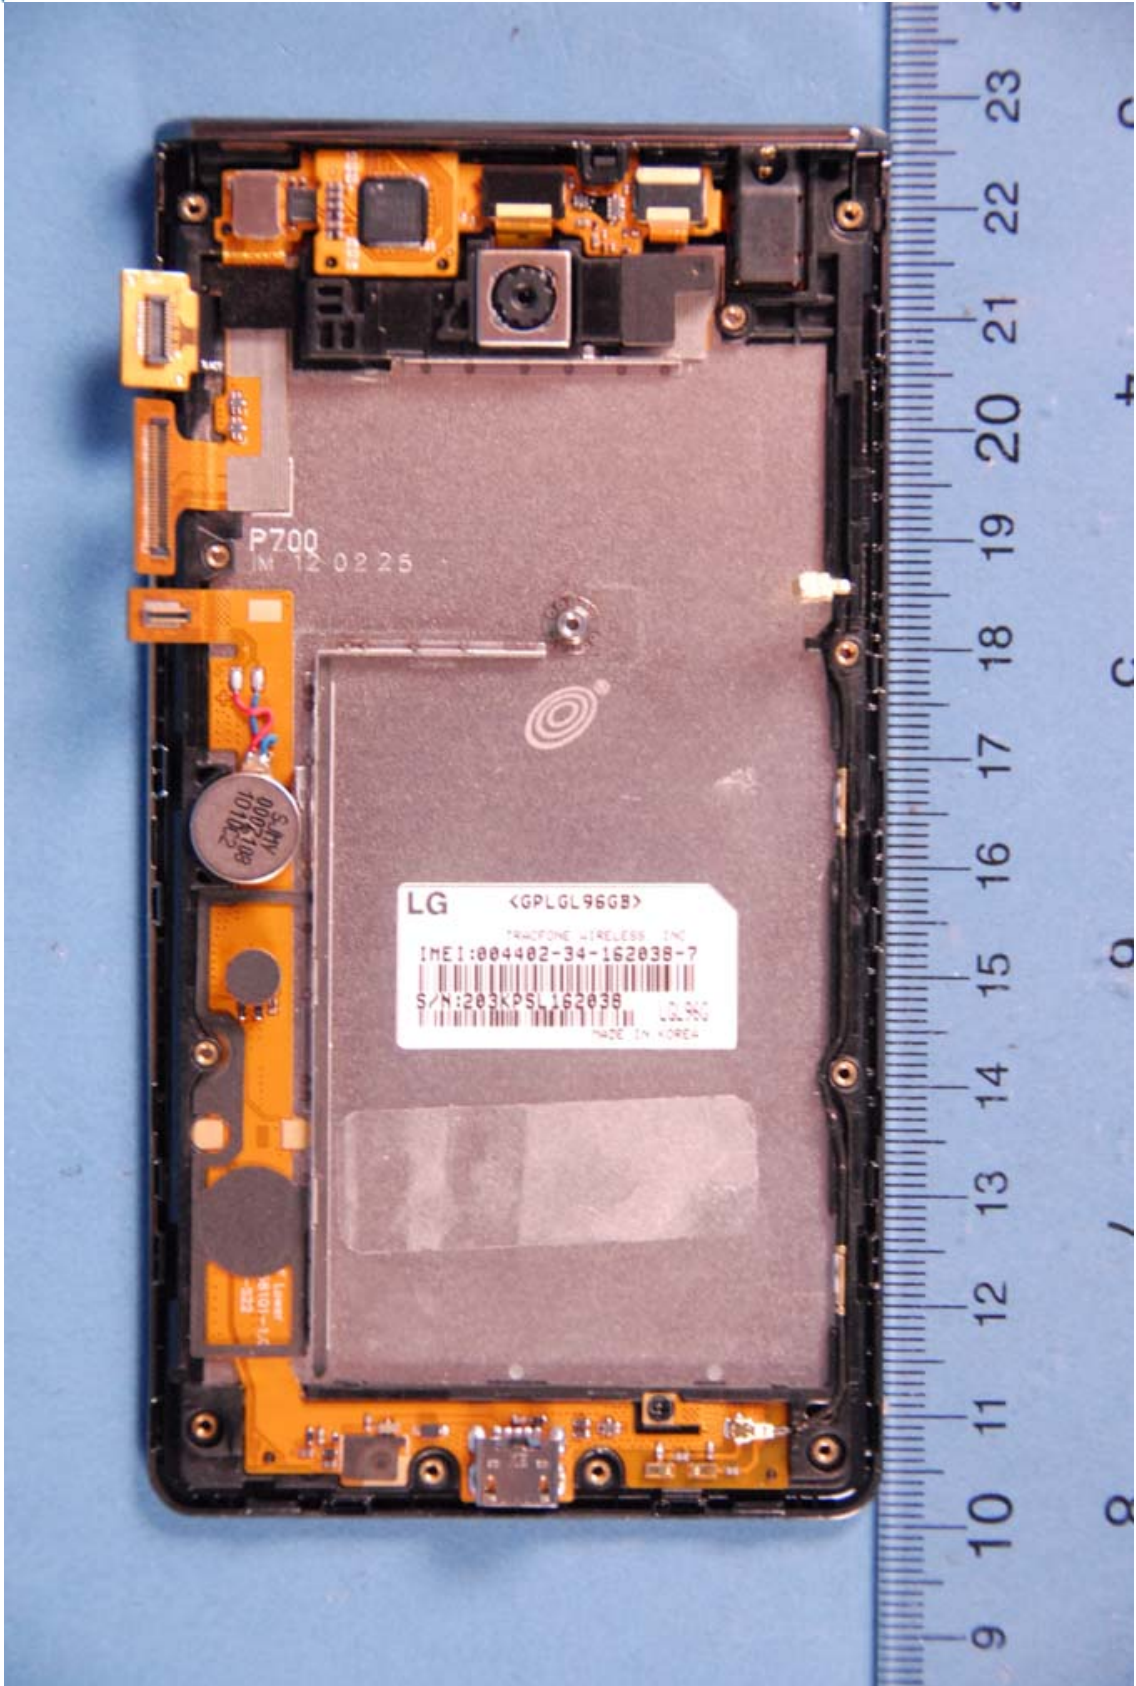

INTERNAL PHOTOGRAPHS

	LG Electronics MobileComm U.S.A., Inc. FCC ID: ZNFL96G	Model: LGL96G
Internal Photos	EUT Type: Portable Handset	Page 1 of 9

	LG Electronics MobileComm U.S.A., Inc. FCC ID: ZNFL96G	Model: LGL96G
Internal Photos	EUT Type: Portable Handset	Page 2 of 9

	LG Electronics MobileComm U.S.A., Inc. FCC ID: ZNFL96G	Model: LGL96G
Internal Photos	EUT Type: Portable Handset	Page 3 of 9

	LG Electronics MobileComm U.S.A., Inc. FCC ID: ZNFL96G	Model: LGL96G
Internal Photos	EUT Type: Portable Handset	Page 4 of 9

	LG Electronics MobileComm U.S.A., Inc. FCC ID: ZNFL96G	Model: LGL96G
Internal Photos	EUT Type: Portable Handset	Page 5 of 9

	LG Electronics MobileComm U.S.A., Inc. FCC ID: ZNFL96G	Model: LGL96G
Internal Photos	EUT Type: Portable Handset	Page 6 of 9