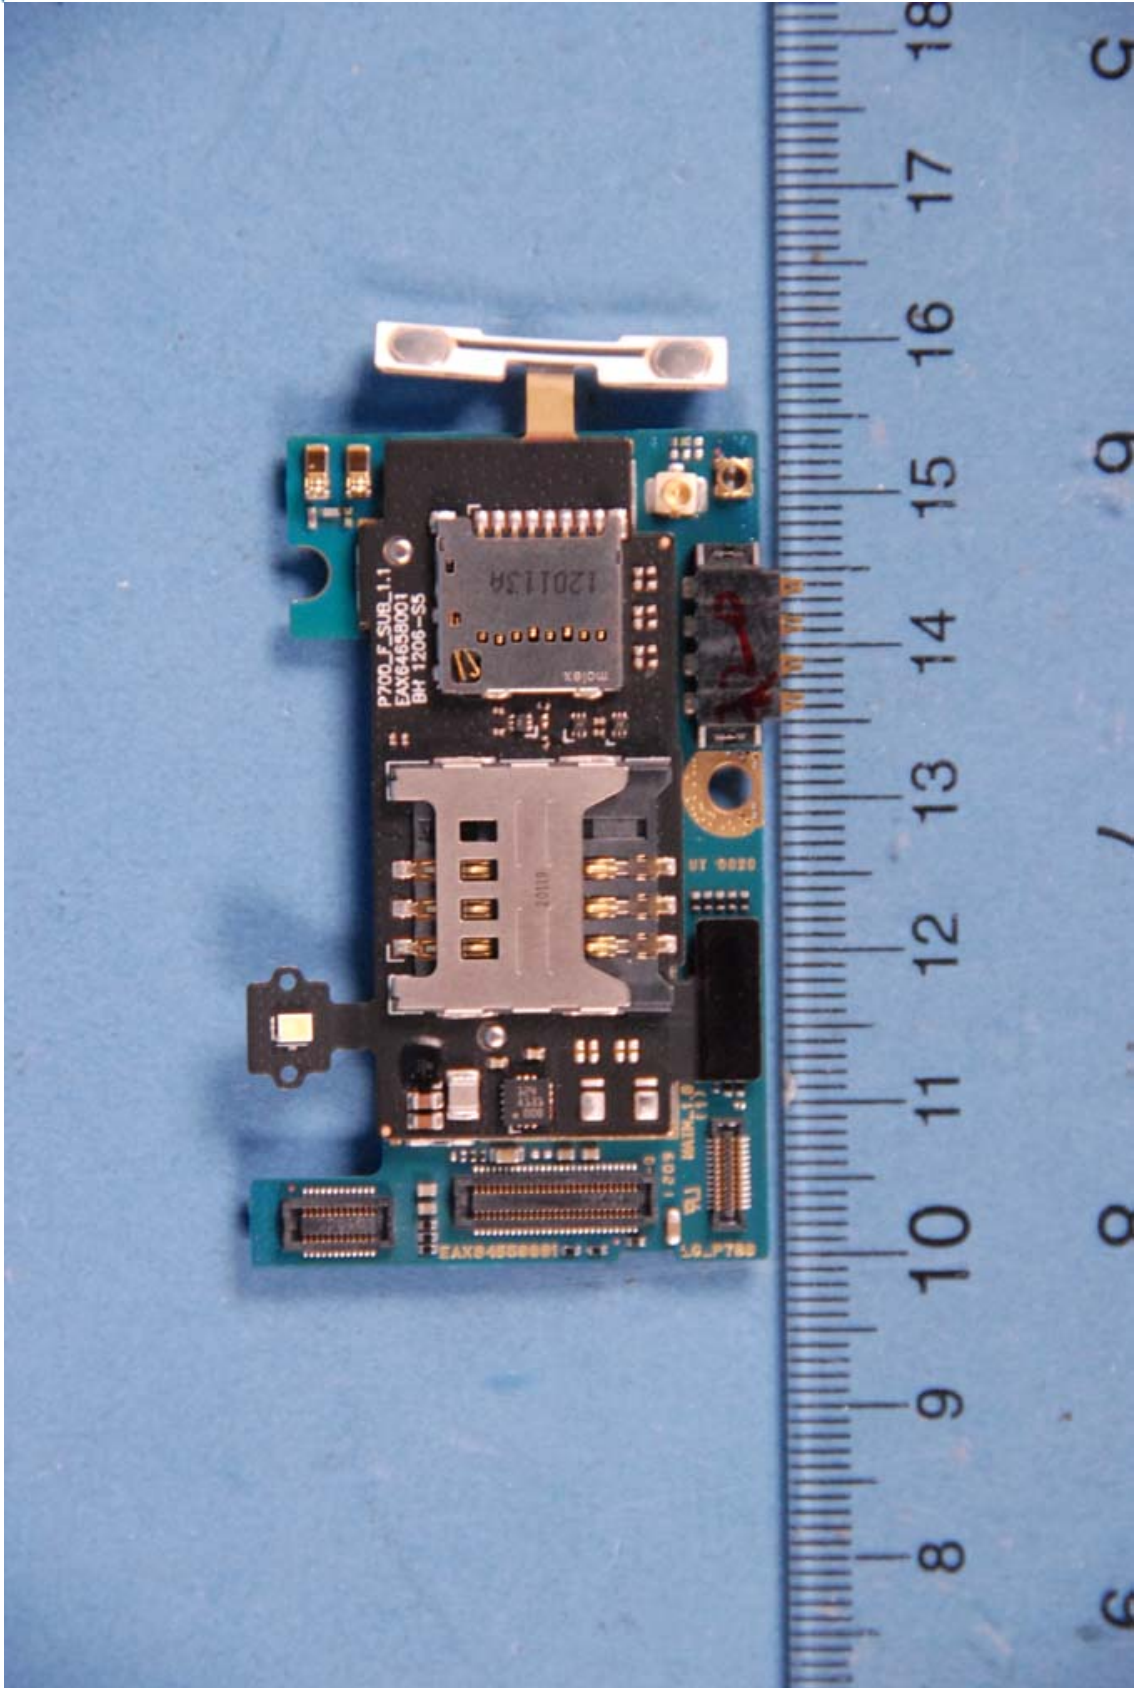

INTERNAL PHOTOGRAPHS

	LG Electronics MobileComm U.S.A., Inc. FCC ID: ZNFL96G	Model: LGL96G
Internal Photos	EUT Type: Portable Handset	Page 1 of 9

	LG Electronics MobileComm U.S.A., Inc. FCC ID: ZNFL96G	Model: LGL96G
Internal Photos	EUT Type: Portable Handset	Page 2 of 9

	LG Electronics MobileComm U.S.A., Inc. FCC ID: ZNFL96G	Model: LGL96G
Internal Photos	EUT Type: Portable Handset	Page 3 of 9

	LG Electronics MobileComm U.S.A., Inc. FCC ID: ZNFL96G	Model: LGL96G
Internal Photos	EUT Type: Portable Handset	Page 4 of 9

	LG Electronics MobileComm U.S.A., Inc. FCC ID: ZNFL96G	Model: LGL96G
Internal Photos	EUT Type: Portable Handset	Page 5 of 9

	LG Electronics MobileComm U.S.A., Inc. FCC ID: ZNFL96G	Model: LGL96G
Internal Photos	EUT Type: Portable Handset	Page 6 of 9