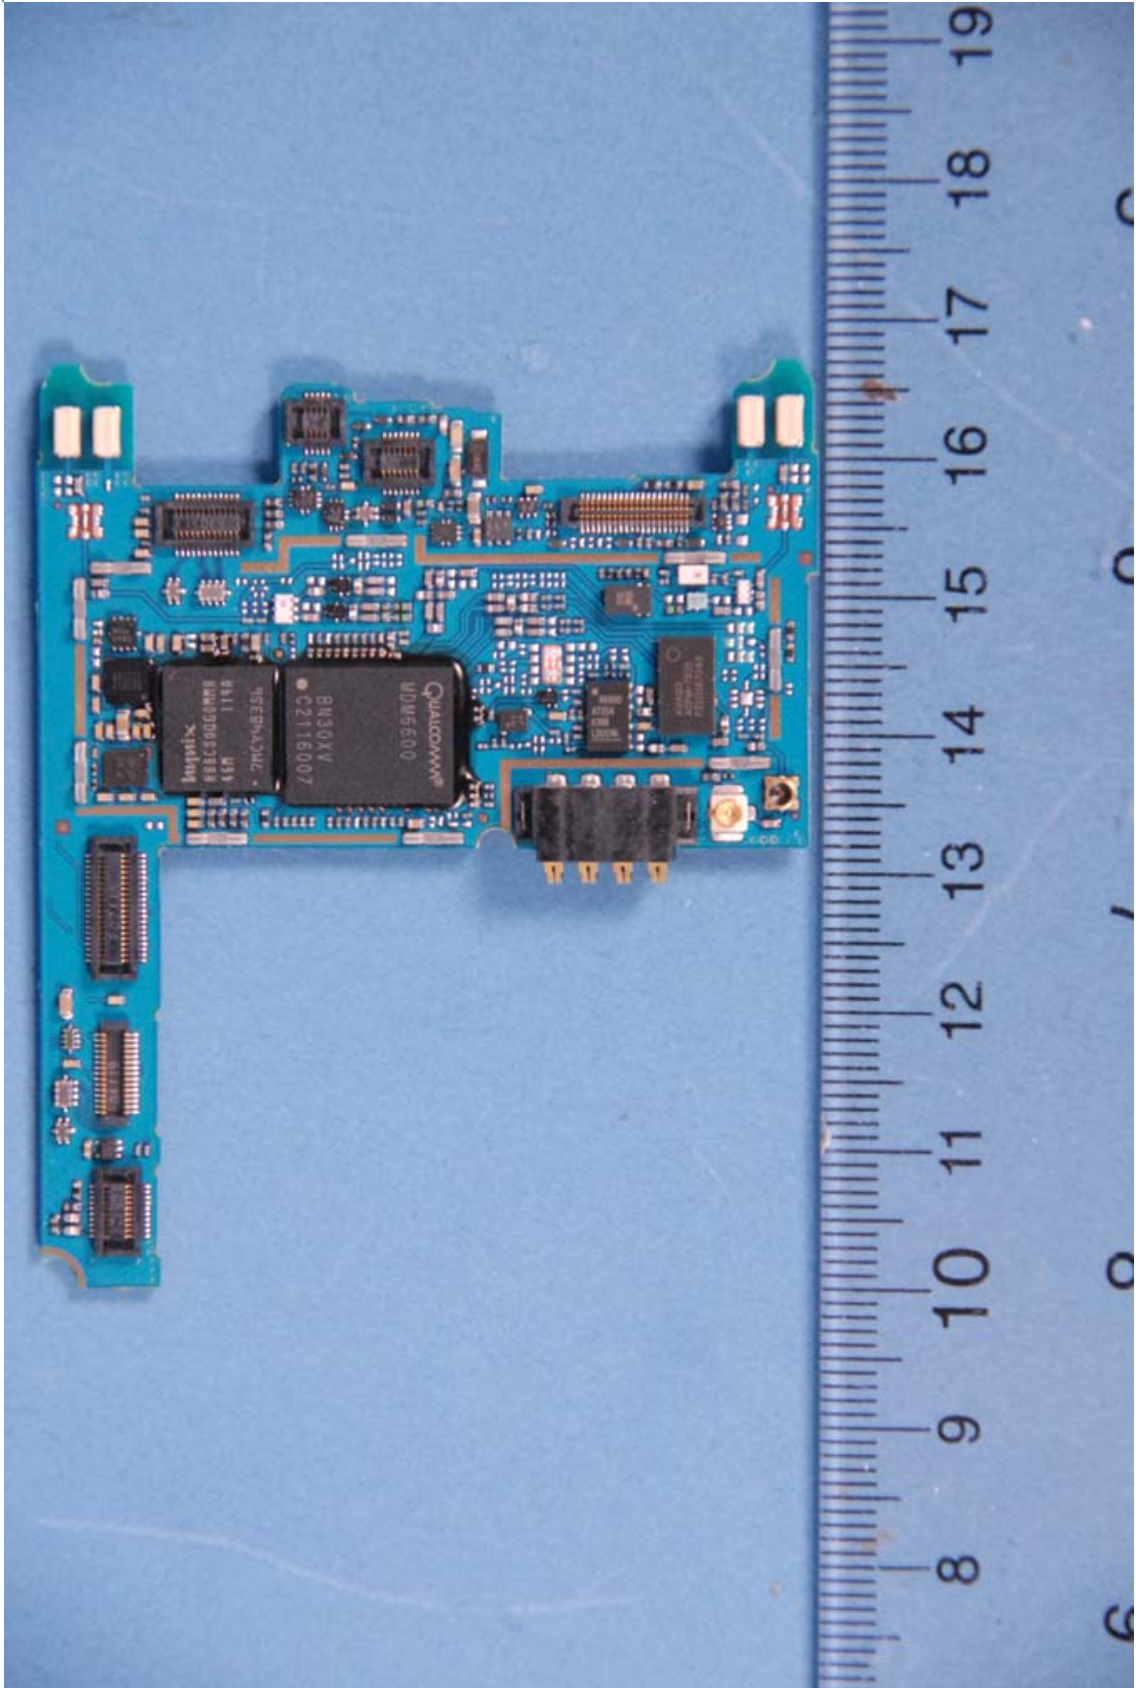

INTERNAL PHOTOGRAPHS

	<p>LG MobileComm FCC ID: ZNFL85C</p>	<p>Model: L85C</p>
<p>Internal Photos</p>	<p>EUT Type: Portable Handset</p>	<p>Page 1 of 11</p>

	LG MobileComm FCC ID: ZNFL85C	Model: L85C
Internal Photos	EUT Type: Portable Handset	Page 2 of 11

	LG MobileComm FCC ID: ZNFL85C	Model: L85C
Internal Photos	EUT Type: Portable Handset	Page 3 of 11

	LG MobileComm FCC ID: ZNFL85C	Model: L85C
Internal Photos	EUT Type: Portable Handset	Page 4 of 11

	LG MobileComm FCC ID: ZNFL85C	Model: L85C
Internal Photos	EUT Type: Portable Handset	Page 5 of 11

	LG MobileComm FCC ID: ZNFL85C	Model: L85C
Internal Photos	EUT Type: Portable Handset	Page 6 of 11

	LG MobileComm FCC ID: ZNFL85C	Model: L85C
Internal Photos	EUT Type: Portable Handset	Page 7 of 11

	LG MobileComm FCC ID: ZNFL85C	Model: L85C
Internal Photos	EUT Type: Portable Handset	Page 8 of 11

	LG MobileComm FCC ID: ZNFL85C	Model: L85C
Internal Photos	EUT Type: Portable Handset	Page 9 of 11

	LG MobileComm FCC ID: ZNFL85C	Model: L85C
Internal Photos	EUT Type: Portable Handset	Page 10 of 11

	LG MobileComm FCC ID: ZNFL85C	Model: L85C
Internal Photos	EUT Type: Portable Handset	Page 11 of 11