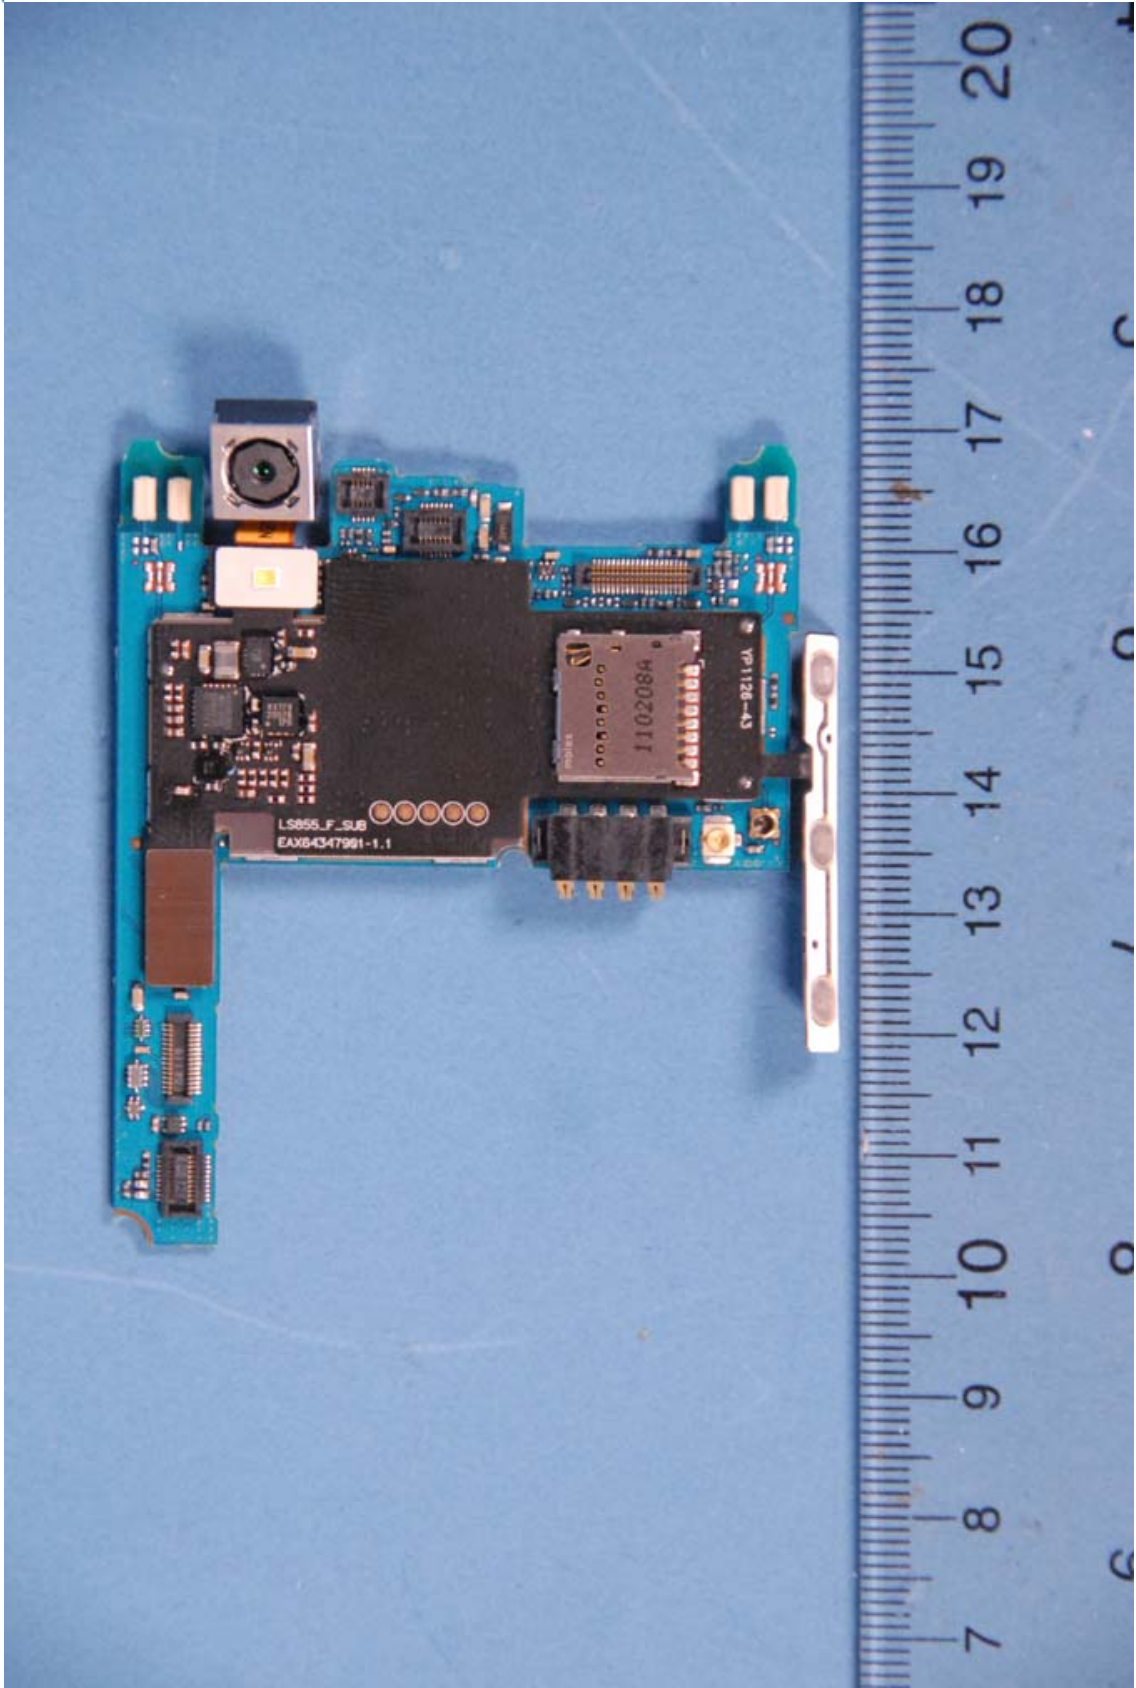

INTERNAL PHOTOGRAPHS

	<p>LG MobileComm FCC ID: ZNFL85C</p>	<p>Model: L85C</p>
<p>Internal Photos</p>	<p>EUT Type: Portable Handset</p>	<p>Page 1 of 11</p>

	LG MobileComm FCC ID: ZNFL85C	Model: L85C
Internal Photos	EUT Type: Portable Handset	Page 2 of 11

	LG MobileComm FCC ID: ZNFL85C	Model: L85C
Internal Photos	EUT Type: Portable Handset	Page 3 of 11

	LG MobileComm FCC ID: ZNFL85C	Model: L85C
Internal Photos	EUT Type: Portable Handset	Page 4 of 11

	LG MobileComm FCC ID: ZNFL85C	Model: L85C
Internal Photos	EUT Type: Portable Handset	Page 5 of 11

	LG MobileComm FCC ID: ZNFL85C	Model: L85C
Internal Photos	EUT Type: Portable Handset	Page 6 of 11

	LG MobileComm FCC ID: ZNFL85C	Model: L85C
Internal Photos	EUT Type: Portable Handset	Page 7 of 11

	LG MobileComm FCC ID: ZNFL85C	Model: L85C
Internal Photos	EUT Type: Portable Handset	Page 8 of 11

	LG MobileComm FCC ID: ZNFL85C	Model: L85C
Internal Photos	EUT Type: Portable Handset	Page 9 of 11

	LG MobileComm FCC ID: ZNFL85C	Model: L85C
Internal Photos	EUT Type: Portable Handset	Page 10 of 11

	LG MobileComm FCC ID: ZNFL85C	Model: L85C
Internal Photos	EUT Type: Portable Handset	Page 11 of 11