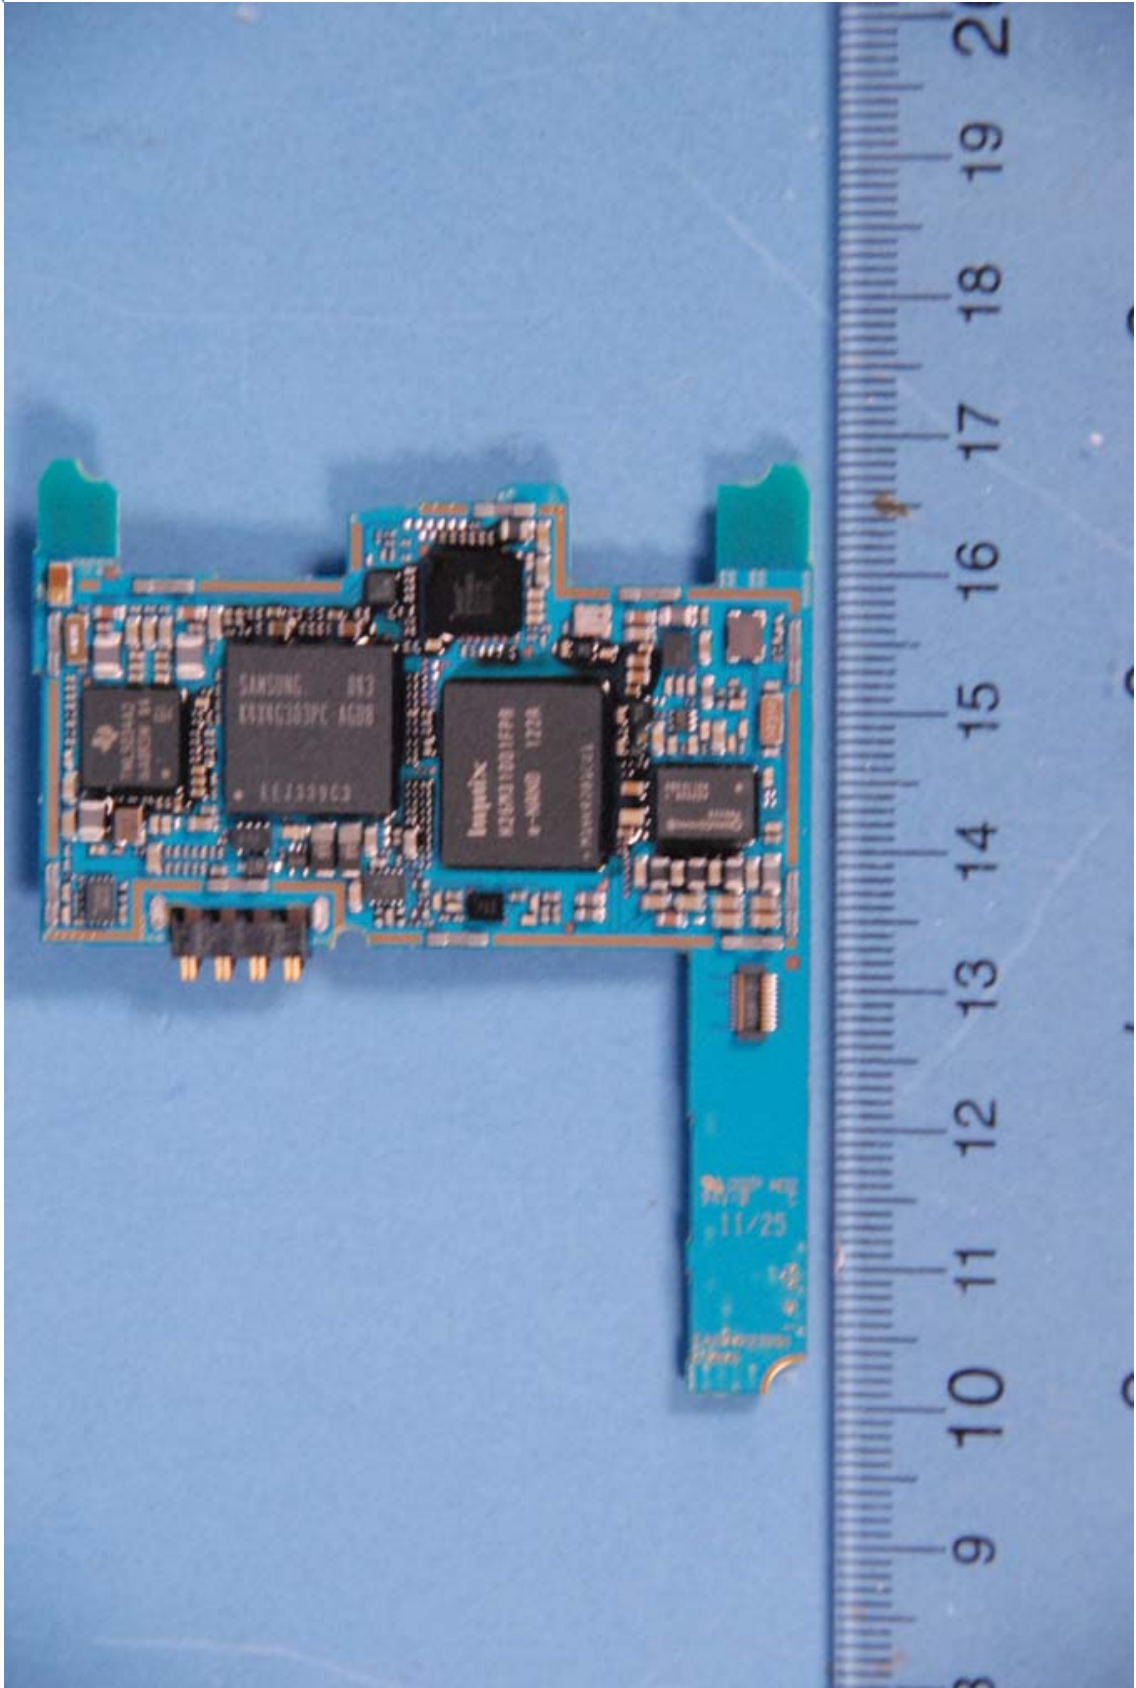

INTERNAL PHOTOGRAPHS

	<p>LG MobileComm FCC ID: ZNFL85C</p>	<p>Model: L85C</p>
<p>Internal Photos</p>	<p>EUT Type: Portable Handset</p>	<p>Page 1 of 11</p>

	LG MobileComm FCC ID: ZNFL85C	Model: L85C
Internal Photos	EUT Type: Portable Handset	Page 2 of 11

	LG MobileComm FCC ID: ZNFL85C	Model: L85C
Internal Photos	EUT Type: Portable Handset	Page 3 of 11

	LG MobileComm FCC ID: ZNFL85C	Model: L85C
Internal Photos	EUT Type: Portable Handset	Page 4 of 11

	LG MobileComm FCC ID: ZNFL85C	Model: L85C
Internal Photos	EUT Type: Portable Handset	Page 5 of 11

	LG MobileComm FCC ID: ZNFL85C	Model: L85C
Internal Photos	EUT Type: Portable Handset	Page 6 of 11

	LG MobileComm FCC ID: ZNFL85C	Model: L85C
Internal Photos	EUT Type: Portable Handset	Page 7 of 11

	LG MobileComm FCC ID: ZNFL85C	Model: L85C
Internal Photos	EUT Type: Portable Handset	Page 8 of 11