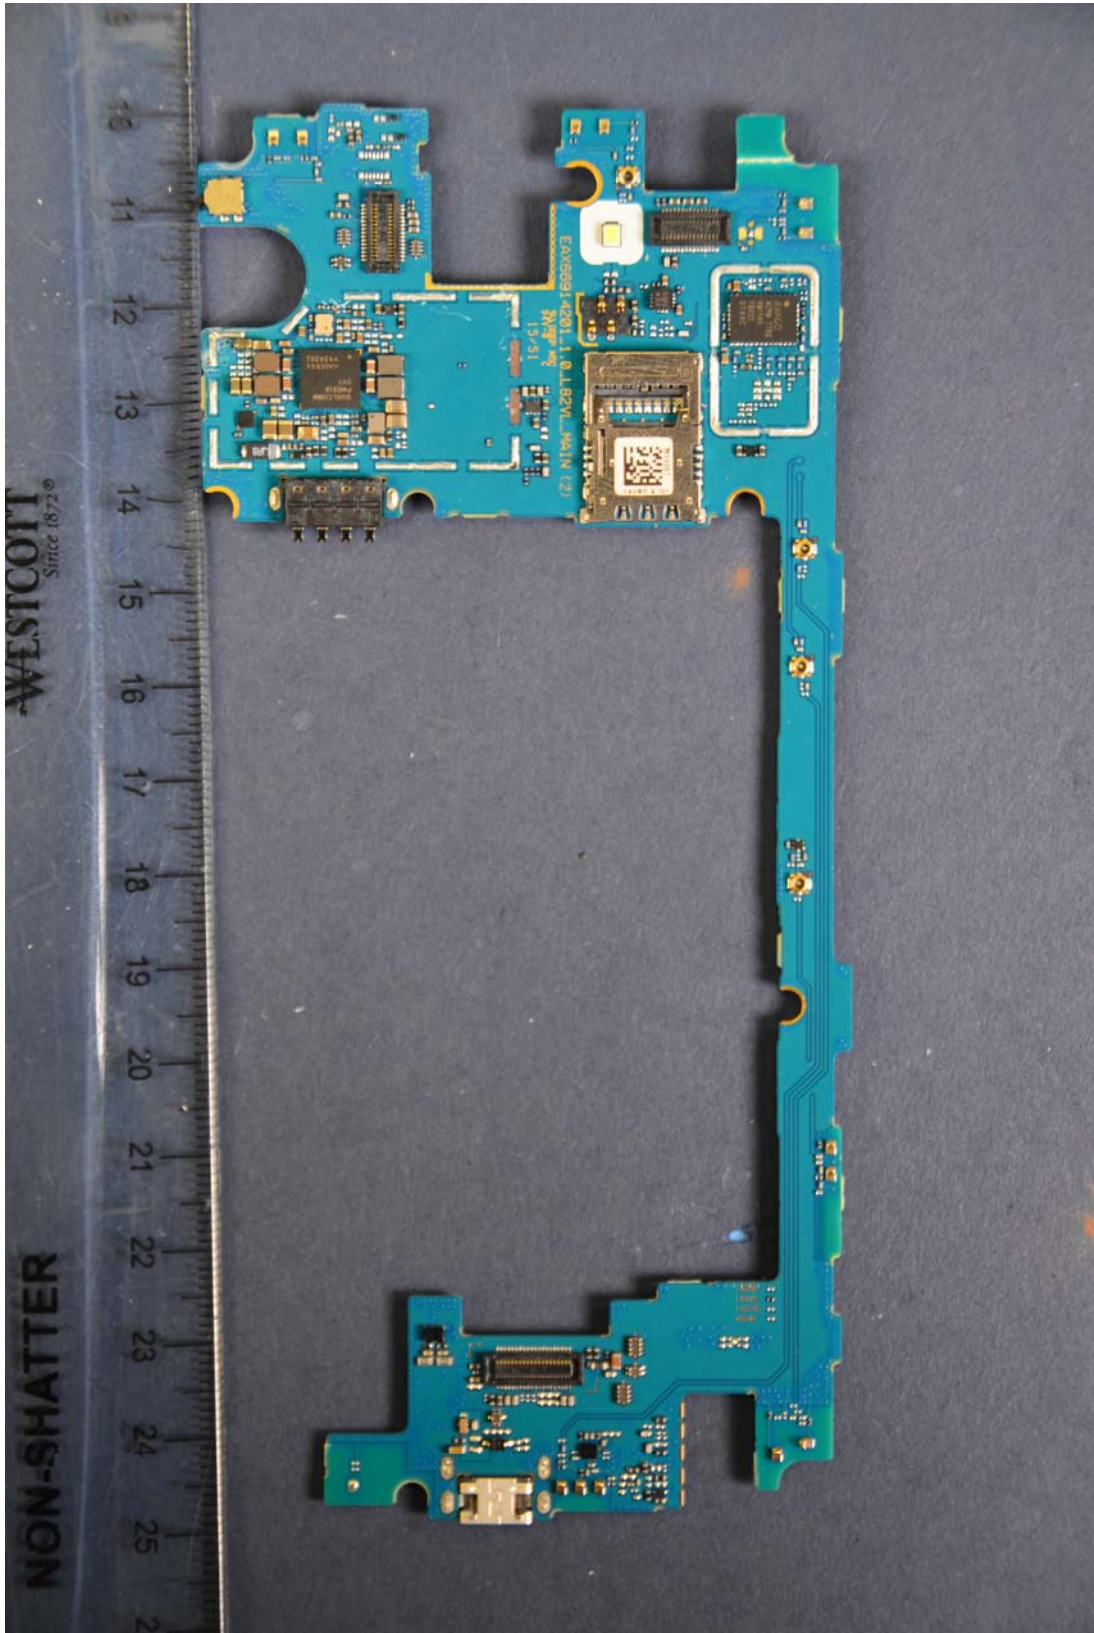

INTERNAL PHOTOGRAPHS

	LG Electronics MobileComm U.S.A FCC ID: ZNFL81AL	Model: LGL81AL
Internal Photos	EUT Type: Portable Handset	Page 2 of 7

	LG Electronics MobileComm U.S.A FCC ID: ZNFL81AL	Model: LGL81AL
Internal Photos	EUT Type: Portable Handset	Page 4 of 7

	<p>LG Electronics MobileComm U.S.A FCC ID: ZNFL81AL</p>	<p>Model: LGL81AL</p>
<p>Internal Photos</p>	<p>EUT Type: Portable Handset</p>	<p>Page 5 of 7</p>

	<p>LG Electronics MobileComm U.S.A FCC ID: ZNFL81AL</p>	<p>Model: LGL81AL</p>
<p>Internal Photos</p>	<p>EUT Type: Portable Handset</p>	<p>Page 6 of 7</p>

	LG Electronics MobileComm U.S.A FCC ID: ZNFL81AL	Model: LGL81AL
Internal Photos	EUT Type: Portable Handset	Page 7 of 7