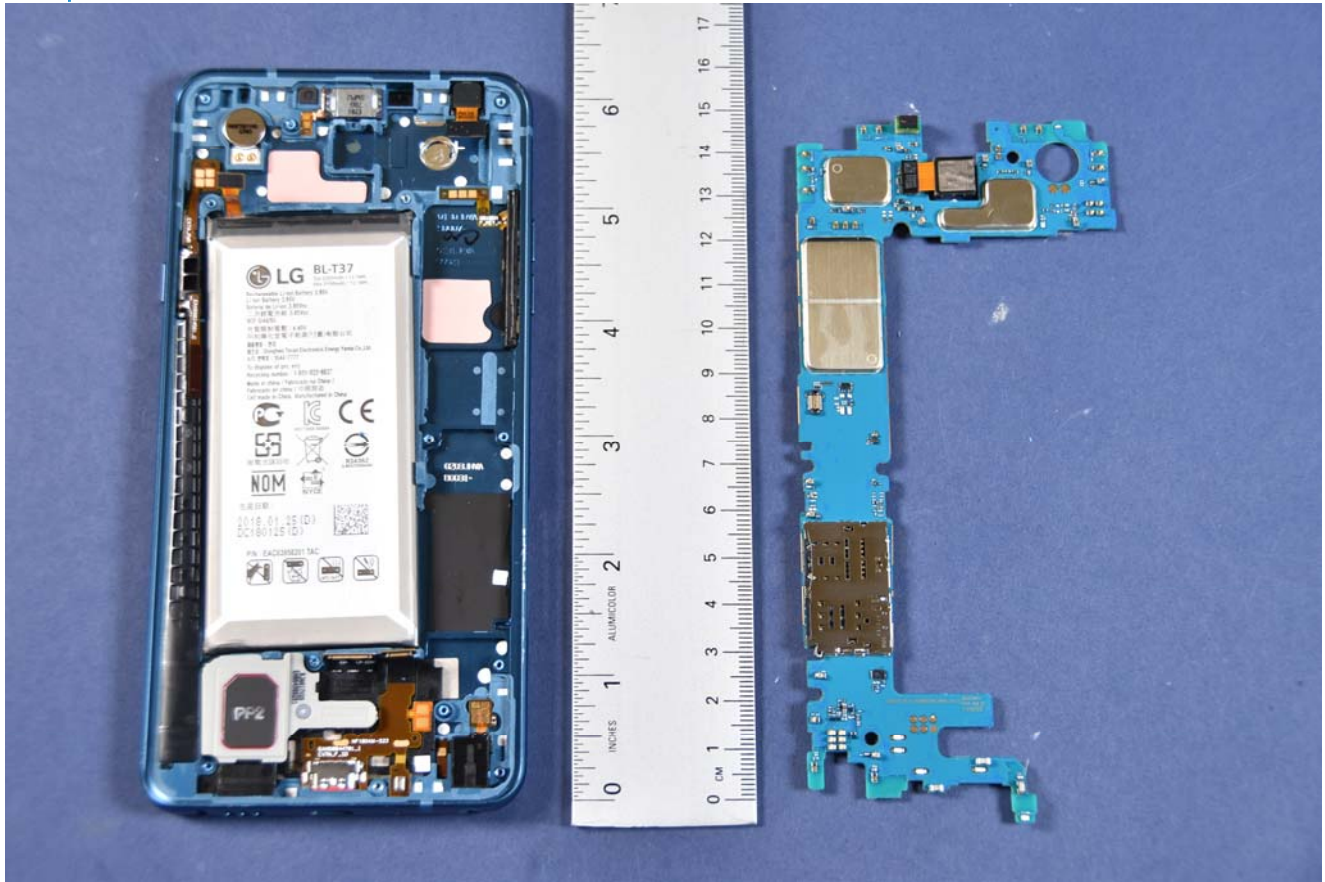

INTERNAL PHOTOGRAPHS

	LG Electronics MobileComm U.S.A FCC ID: ZNFL713DL	Model: LML713DL
Internal Photos	EUT Type: Portable Handset	Page 1 of 10

	<p>LG Electronics MobileComm U.S.A FCC ID: ZNFL713DL</p>	<p>Model: LML713DL</p>
<p>Internal Photos</p>	<p>EUT Type: Portable Handset</p>	<p>Page 2 of 10</p>

	<p>LG Electronics MobileComm U.S.A FCC ID: ZNFL713DL</p>	<p>Model: LML713DL</p>
<p>Internal Photos</p>	<p>EUT Type: Portable Handset</p>	<p>Page 4 of 10</p>

	<p>LG Electronics MobileComm U.S.A FCC ID: ZNFL713DL</p>	<p>Model: LML713DL</p>
<p>Internal Photos</p>	<p>EUT Type: Portable Handset</p>	<p>Page 5 of 10</p>

	LG Electronics MobileComm U.S.A FCC ID: ZNFL713DL	Model: LML713DL
Internal Photos	EUT Type: Portable Handset	Page 6 of 10

	LG Electronics MobileComm U.S.A FCC ID: ZNFL713DL	Model: LML713DL
Internal Photos	EUT Type: Portable Handset	Page 7 of 10

	LG Electronics MobileComm U.S.A FCC ID: ZNFL713DL	Model: LML713DL
Internal Photos	EUT Type: Portable Handset	Page 8 of 10

	LG Electronics MobileComm U.S.A FCC ID: ZNFL713DL	Model: LML713DL
Internal Photos	EUT Type: Portable Handset	Page 10 of 10