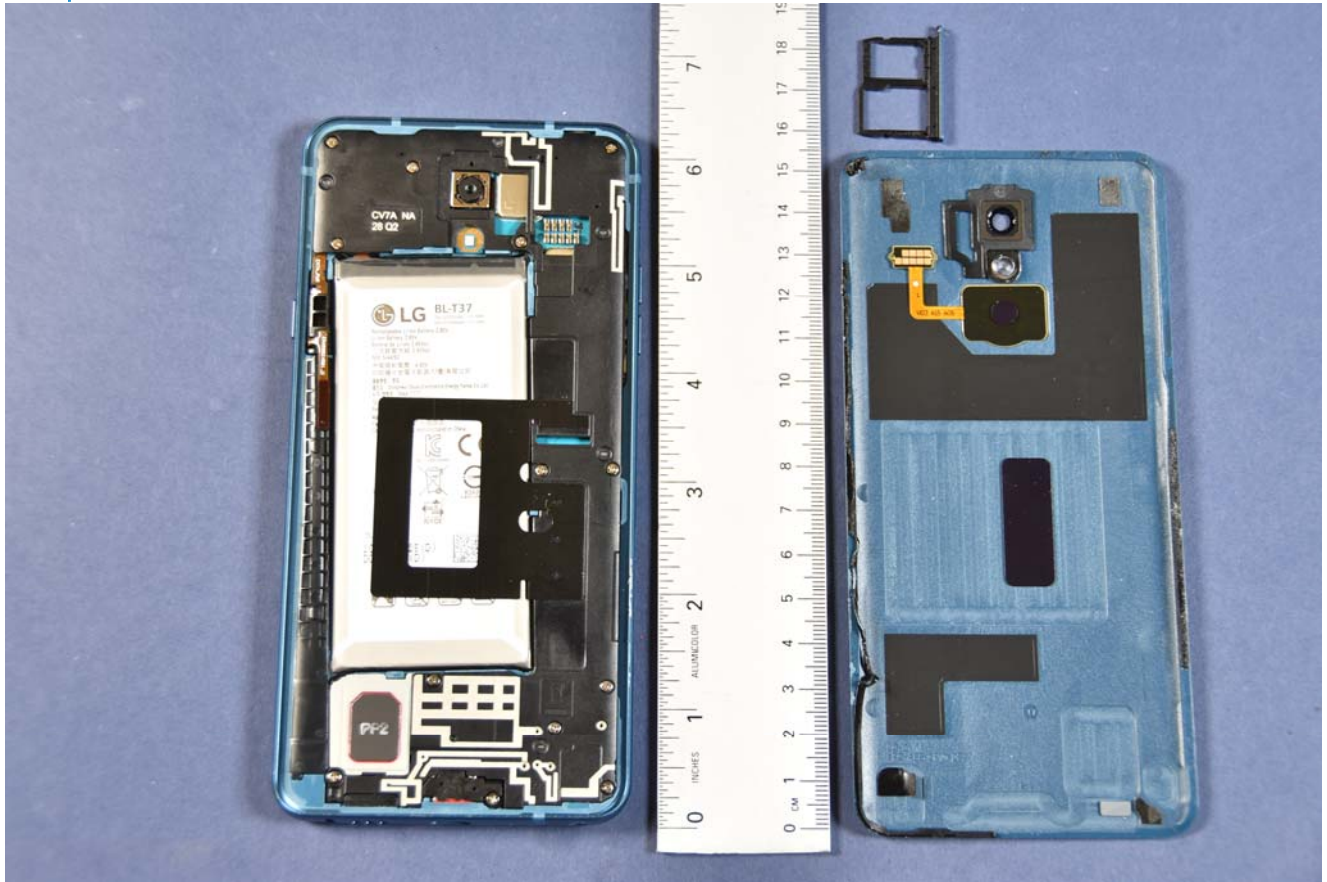

INTERNAL PHOTOGRAPHS

	LG Electronics MobileComm U.S.A FCC ID: ZNFL713DL	Model: LML713DL
Internal Photos	EUT Type: Portable Handset	Page 1 of 10

	<p>LG Electronics MobileComm U.S.A FCC ID: ZNFL713DL</p>	<p>Model: LML713DL</p>
<p>Internal Photos</p>	<p>EUT Type: Portable Handset</p>	<p>Page 2 of 10</p>

	<p>LG Electronics MobileComm U.S.A FCC ID: ZNFL713DL</p>	<p>Model: LML713DL</p>
<p>Internal Photos</p>	<p>EUT Type: Portable Handset</p>	<p>Page 4 of 10</p>

	<p>LG Electronics MobileComm U.S.A FCC ID: ZNFL713DL</p>	<p>Model: LML713DL</p>
<p>Internal Photos</p>	<p>EUT Type: Portable Handset</p>	<p>Page 5 of 10</p>

	LG Electronics MobileComm U.S.A FCC ID: ZNFL713DL	Model: LML713DL
Internal Photos	EUT Type: Portable Handset	Page 6 of 10

	LG Electronics MobileComm U.S.A FCC ID: ZNFL713DL	Model: LML713DL
Internal Photos	EUT Type: Portable Handset	Page 7 of 10

	LG Electronics MobileComm U.S.A FCC ID: ZNFL713DL	Model: LML713DL
Internal Photos	EUT Type: Portable Handset	Page 8 of 10

	LG Electronics MobileComm U.S.A FCC ID: ZNFL713DL	Model: LML713DL
Internal Photos	EUT Type: Portable Handset	Page 10 of 10