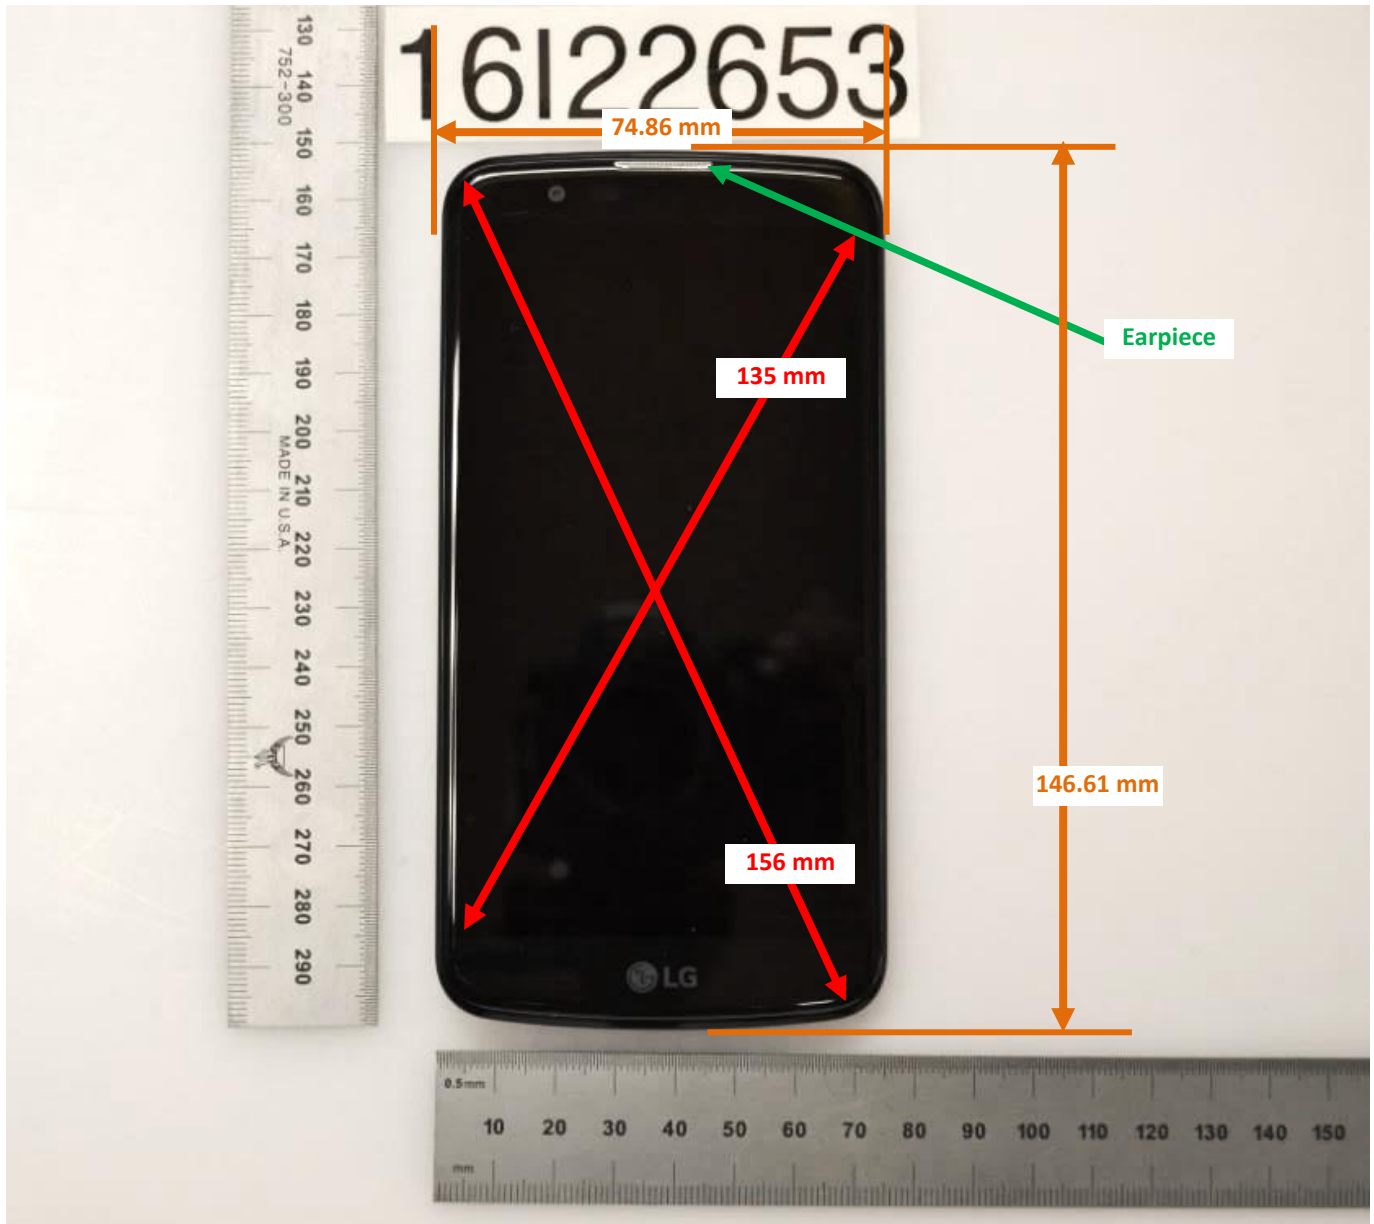

DUT and SAR Set-up Photos

Overall Dimensions

Front View of the DUT

Rear View of the DUT

Setup Photos

Handset Vertical and Horizontal Reference Lines

Vertical
Center Line

Horizontal
Line

Head Exposure Conditions

Left Touch

Left Tilt (15°)

Right Touch

Right Tilt (15°)

Body-worn Accessory Exposure Conditions

Rear @15mm

Front @15mm

Wi-Fi Direct Exposure Condition

Rear @10mm

Front @10mm

Edge 1 @10mm

Edge 2 @10mm

Antenna Dimensions & Separation Distances

LGL62VL Antenna Distance

TOP