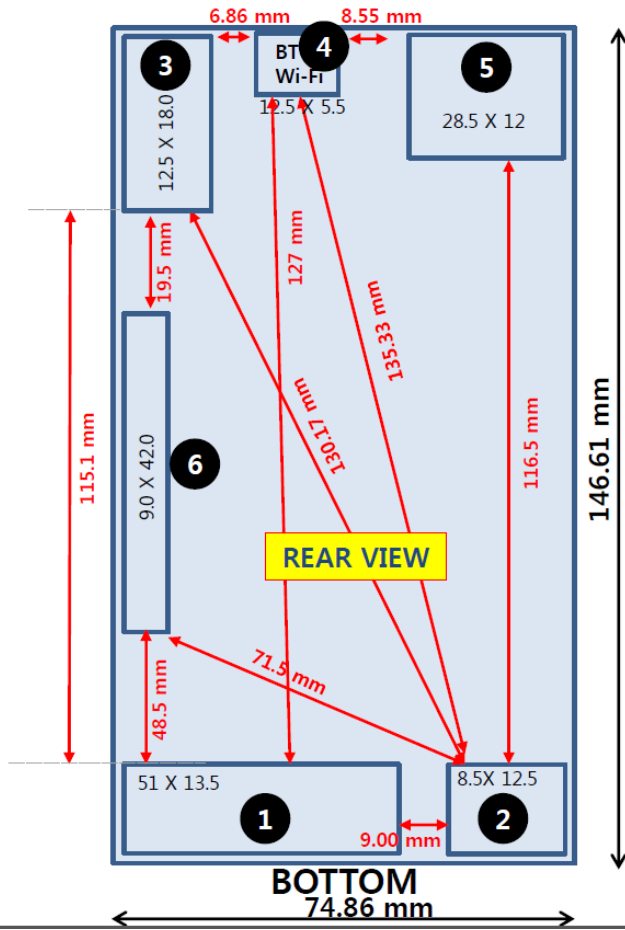

DUT and SAR Set-up Photos

Overall Dimensions

Front View of the DUT

Rear View of the DUT

Setup Photos

Handset Vertical and Horizontal Reference Lines

Vertical
Center Line

Horizontal
Line

Head Exposure Conditions

Left Touch

Left Tilt (15°)

Right Touch

Right Tilt (15°)

Body-worn Accessory Exposure Conditions

Rear @15mm

Front @15mm

Wi-Fi Direct Exposure Condition

Rear @10mm

Front @10mm

Edge 1 @10mm

Edge 2 @10mm

Antenna Dimensions & Separation Distances

LGL62VL Antenna Distance

TOP