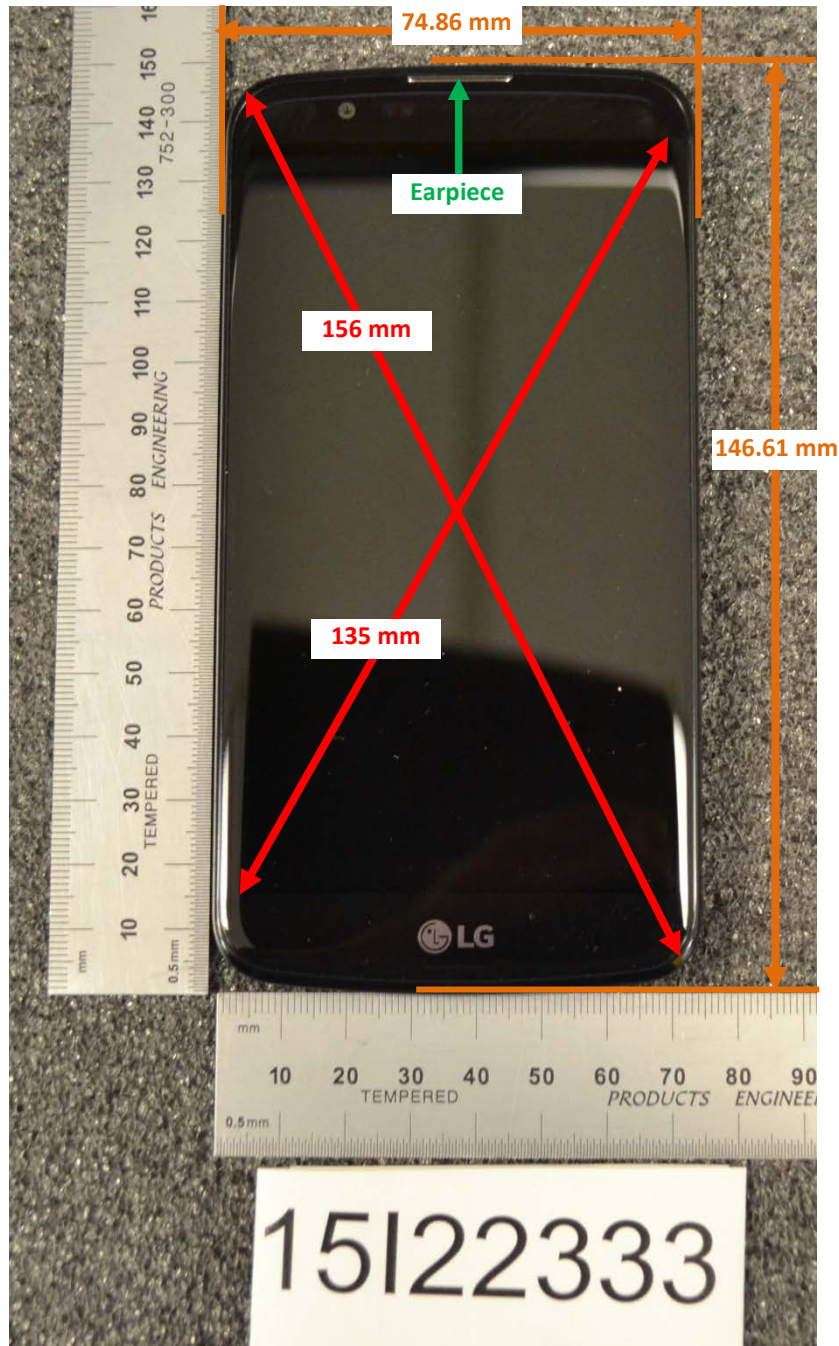

DUT and SAR Set-up Photos

Overall Dimensions

Front View of the DUT

Rear View of the DUT

Setup Photos

Handset Vertical and Horizontal Reference Lines

Vertical
Center Line

Horizontal
Line

15I22333

Head Exposure Conditions

Left Touch

Left Tilt (15°)

Right Touch

Right Tilt (15°)

Body-worn Exposure Conditions

Rear @15mm

Front @15mm

Wi-Fi Direct Exposure Conditions

Rear @10mm

Front @10mm

Edge 1 @10mm

Edge 2 @10mm

Antenna Dimensions & Separation Distances

LGL62VL Antenna Distance
TOP