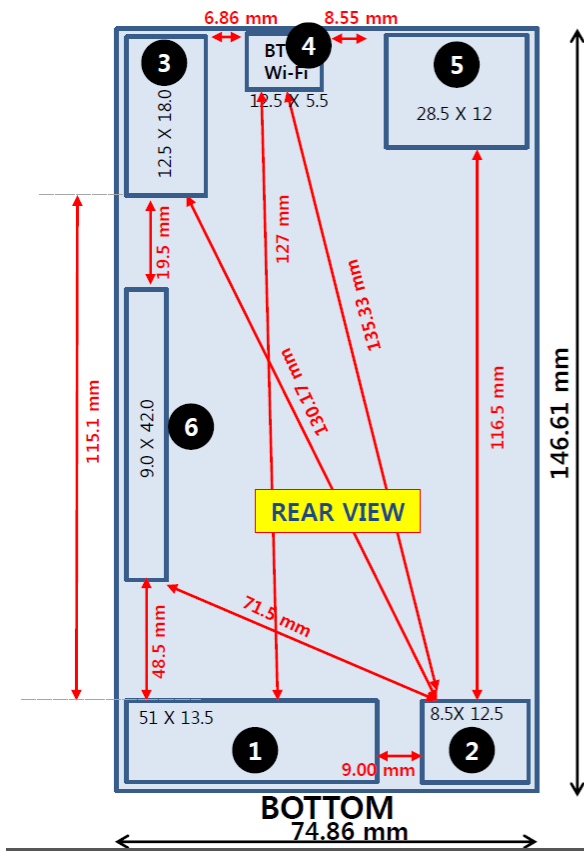

DUT and SAR Set-up Photos

Overall Dimensions

Front View of the DUT

Rear View of the DUT

Setup Photos

Handset Vertical and Horizontal Reference Lines

Vertical
Center Line

Horizontal
Line

15I22333

Head Exposure Conditions

Left Touch

Left Tilt (15°)

Right Touch

Right Tilt (15°)

Body-worn Exposure Conditions

Rear @15mm

Front @15mm

Wi-Fi Direct Exposure Conditions

Rear @10mm

Front @10mm

Edge 1 @10mm

Edge 2 @10mm

Antenna Dimensions & Separation Distances

LGL62VL Antenna Distance
TOP