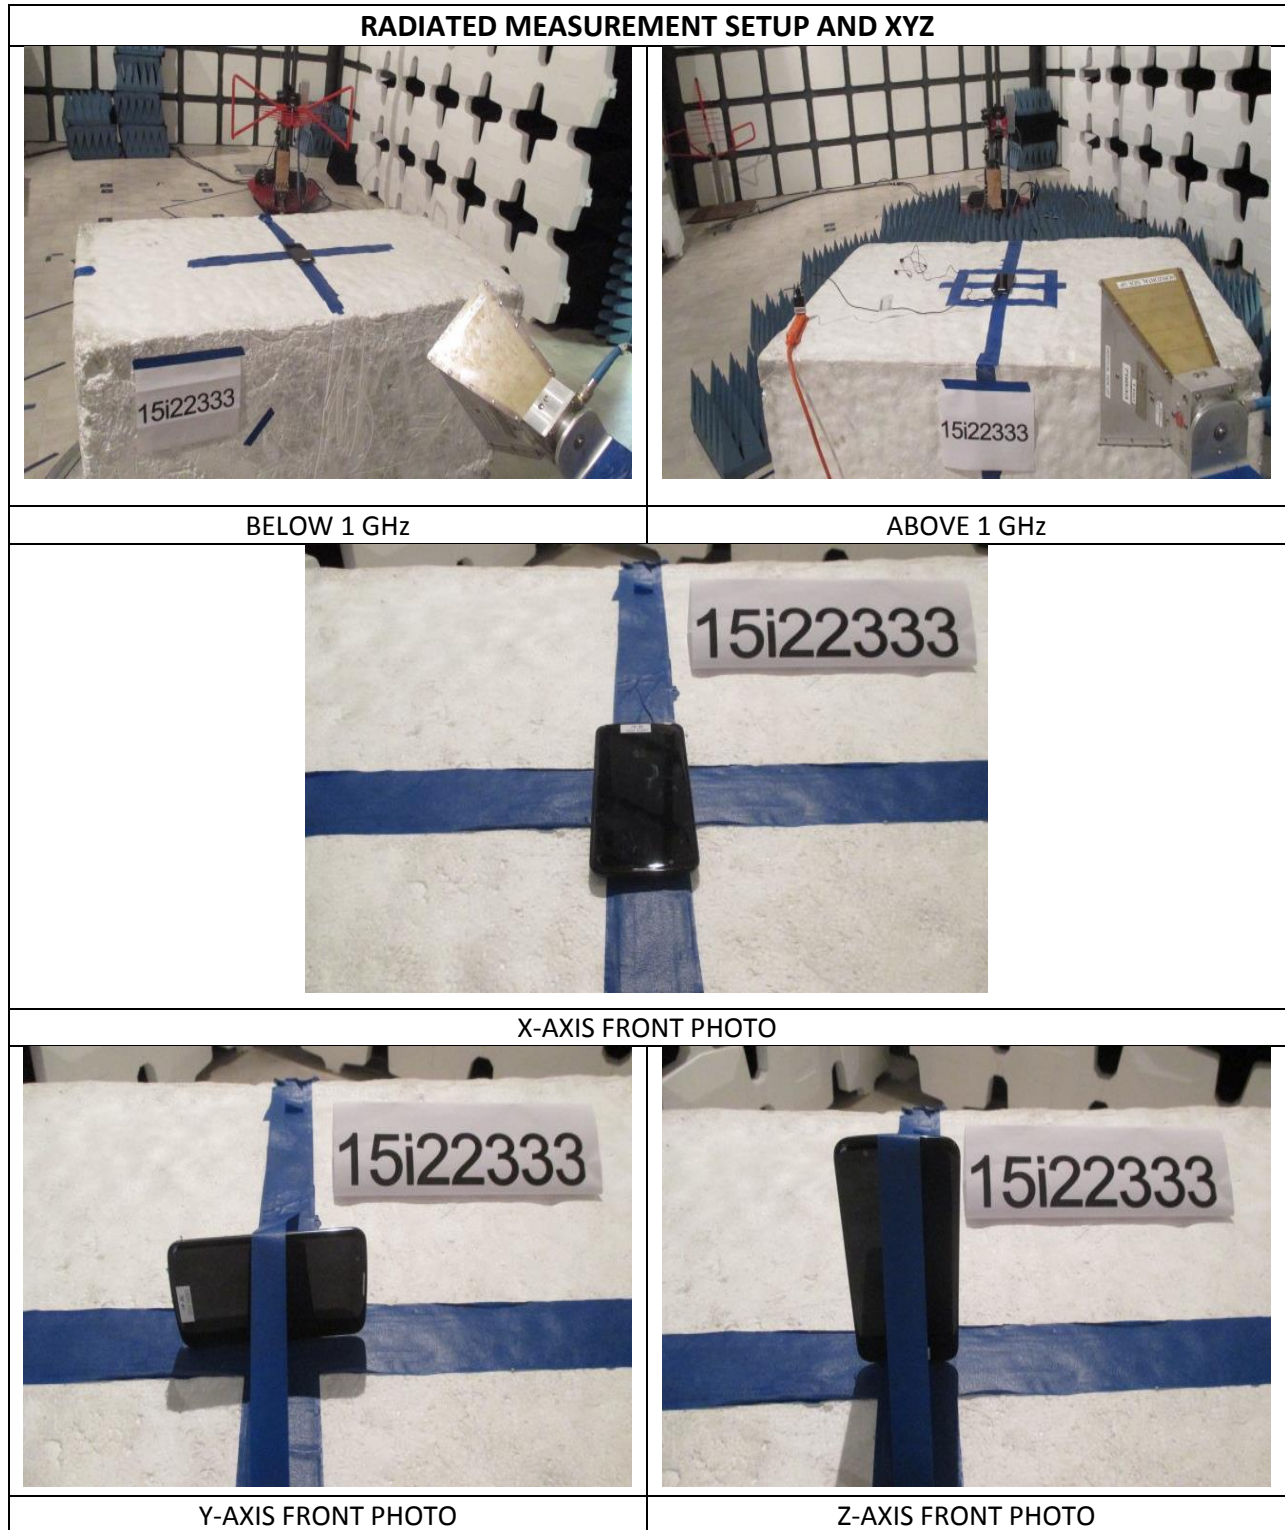

15. SETUP PHOTOS

**ANTENNA PORT CONDUCTED RF MEASUREMENT SETUP AND
FREQUENCY STABILITY**

ANTENNA PORT CONDUCTED PHOTO

FREQUENCY STABILITY

END OF REPORT