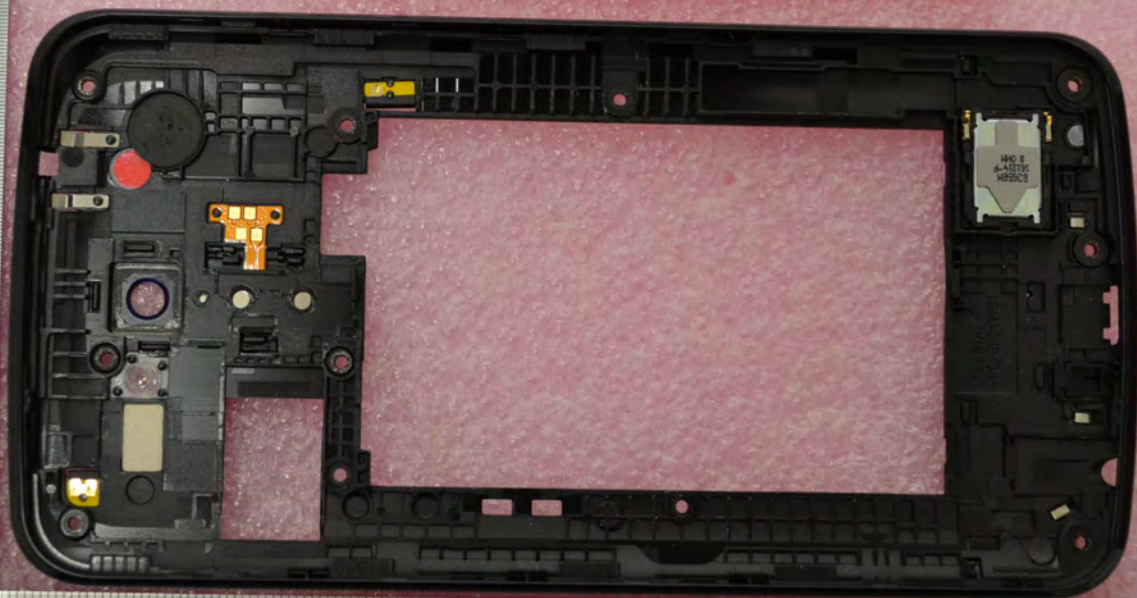

Customer: LG

Received: 01/12/2016

Container Cnt: 39

16122652

mm
10 20 30 40 50 60 70 80 90 100 110 120 130 140 150
0.5mm

16122652

16122652

mm