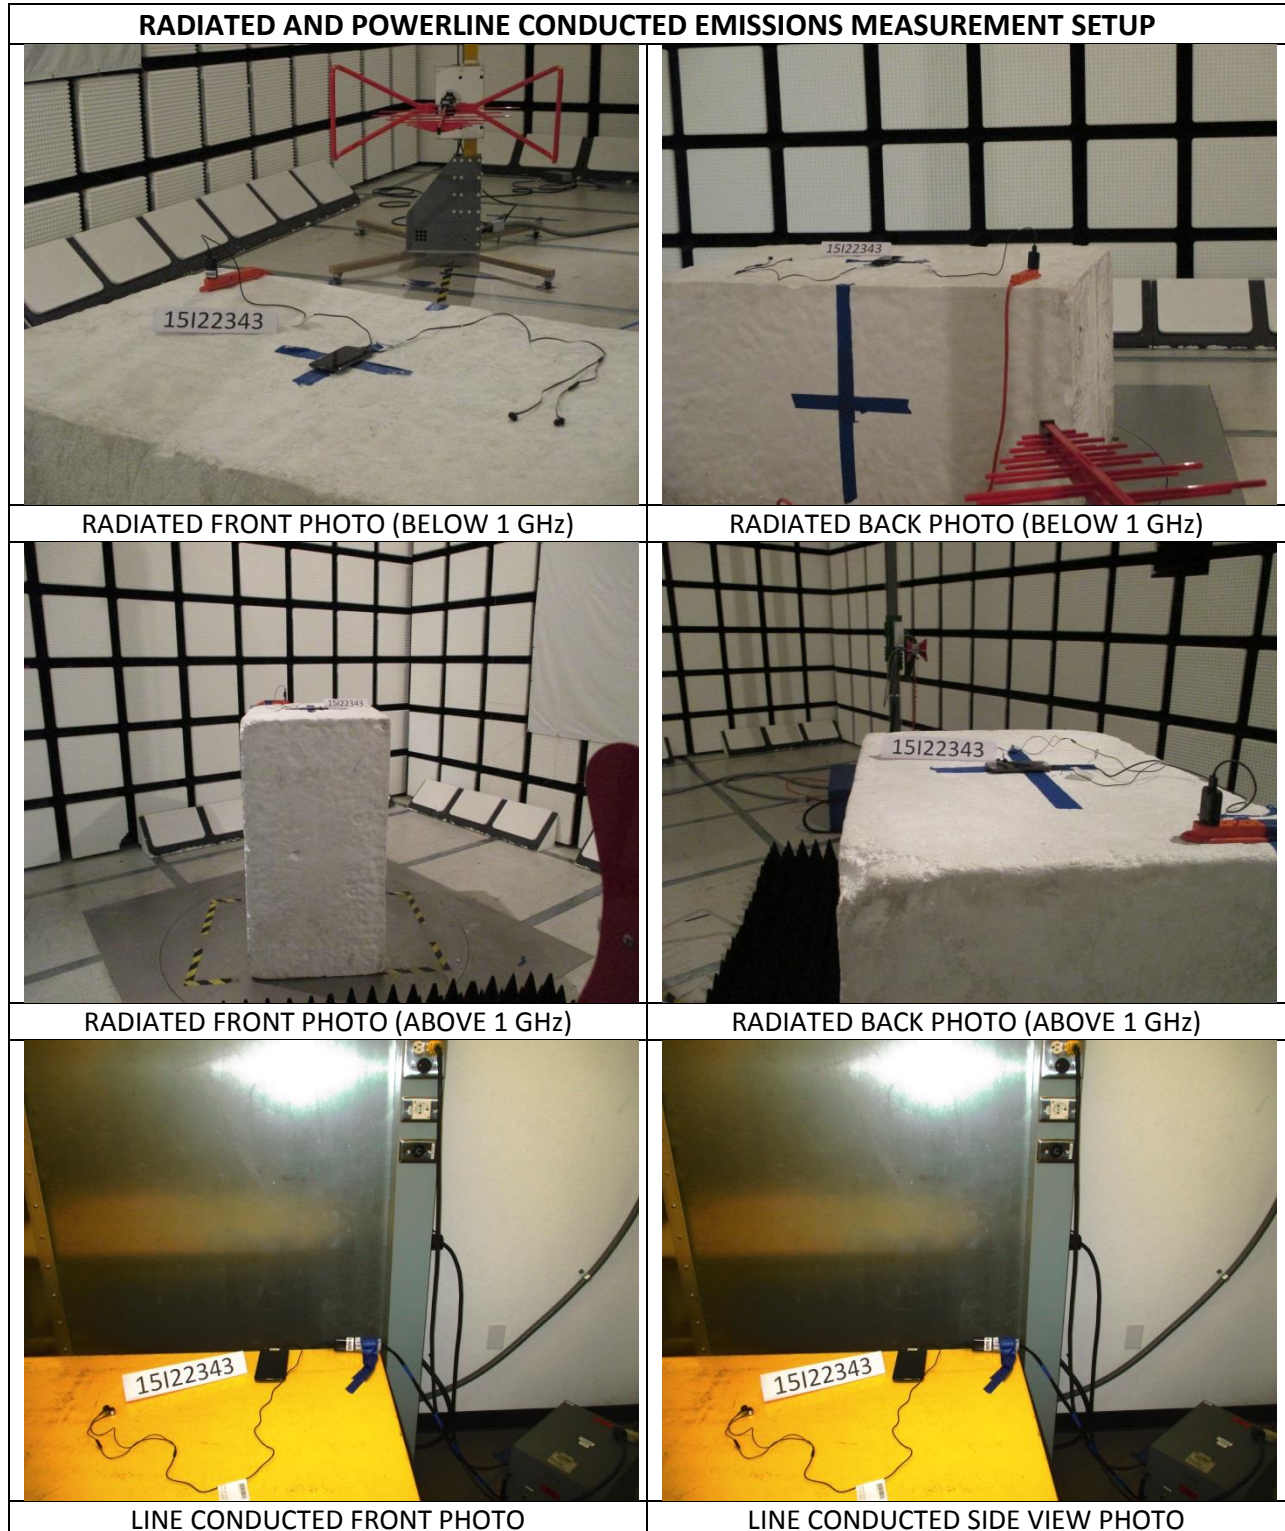

11. SETUP PHOTOS

**ANTENNA PORT CONDUCTED RF MEASUREMENT SETUP AND
RADIATED RF MEASUREMENT SETUP FOR PORTABLE CONFIGURATION**

ANTENNA PORT CONDUCTED PHOTO

X-AXIS FRONT PHOTO

Y-AXIS FRONT PHOTO

Z-AXIS FRONT PHOTO