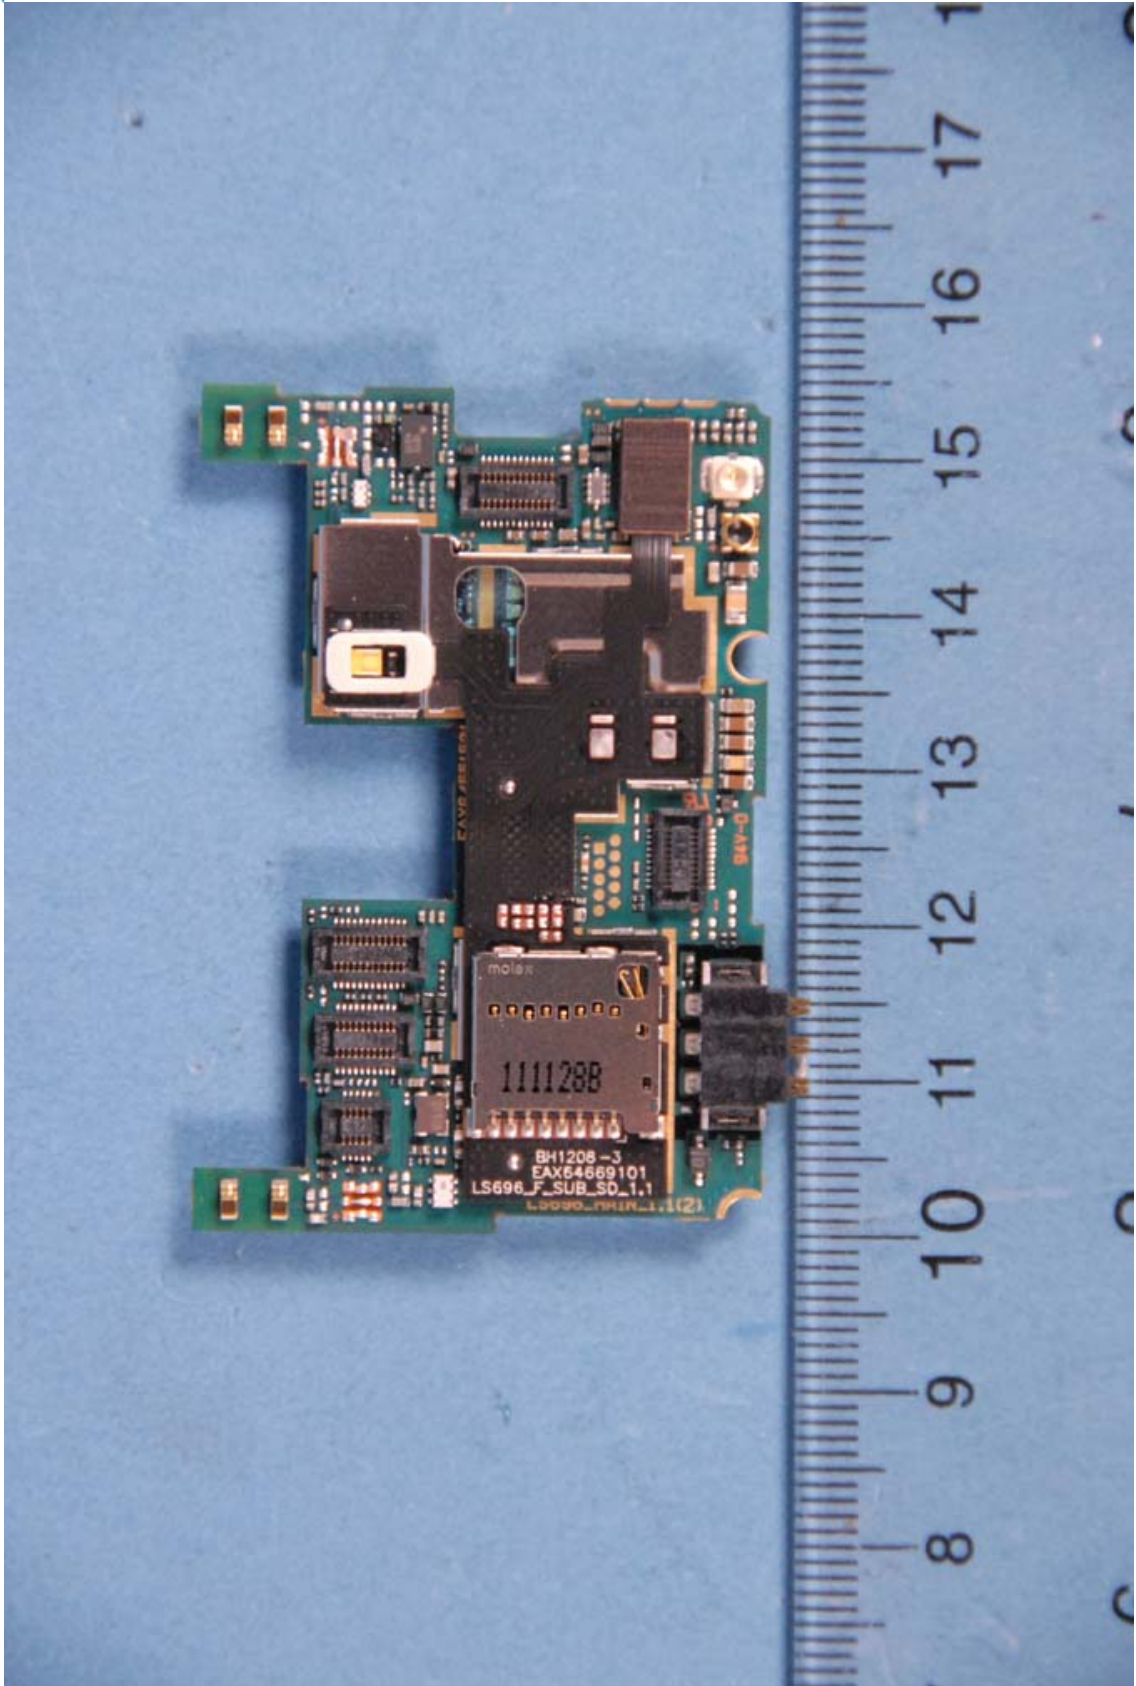

INTERNAL PHOTOGRAPHS

	<p>LG Electronics MobileComm U.S.A FCC ID: ZNFL46C</p>	<p>Model: LGL46C, L46C</p>
<p>Internal Photos</p>	<p>EUT Type: Portable Handset</p>	<p>Page 1 of 9</p>

	<p>LG Electronics MobileComm U.S.A FCC ID: ZNFL46C</p>	<p>Model: LGL46C, L46C</p>
<p>Internal Photos</p>	<p>EUT Type: Portable Handset</p>	<p>Page 2 of 9</p>

 <p>PCTEST ENGINEERING LABORATORY, INC.</p>	LG Electronics MobileComm U.S.A FCC ID: ZNFL46C	Model: LGL46C, L46C
Internal Photos	EUT Type: Portable Handset	Page 3 of 9

	LG Electronics MobileComm U.S.A FCC ID: ZNFL46C	Model: LGL46C, L46C
Internal Photos	EUT Type: Portable Handset	Page 4 of 9

	LG Electronics MobileComm U.S.A FCC ID: ZNFL46C	Model: LGL46C, L46C
Internal Photos	EUT Type: Portable Handset	Page 5 of 9

	LG Electronics MobileComm U.S.A FCC ID: ZNFL46C	Model: LGL46C, L46C
Internal Photos	EUT Type: Portable Handset	Page 6 of 9