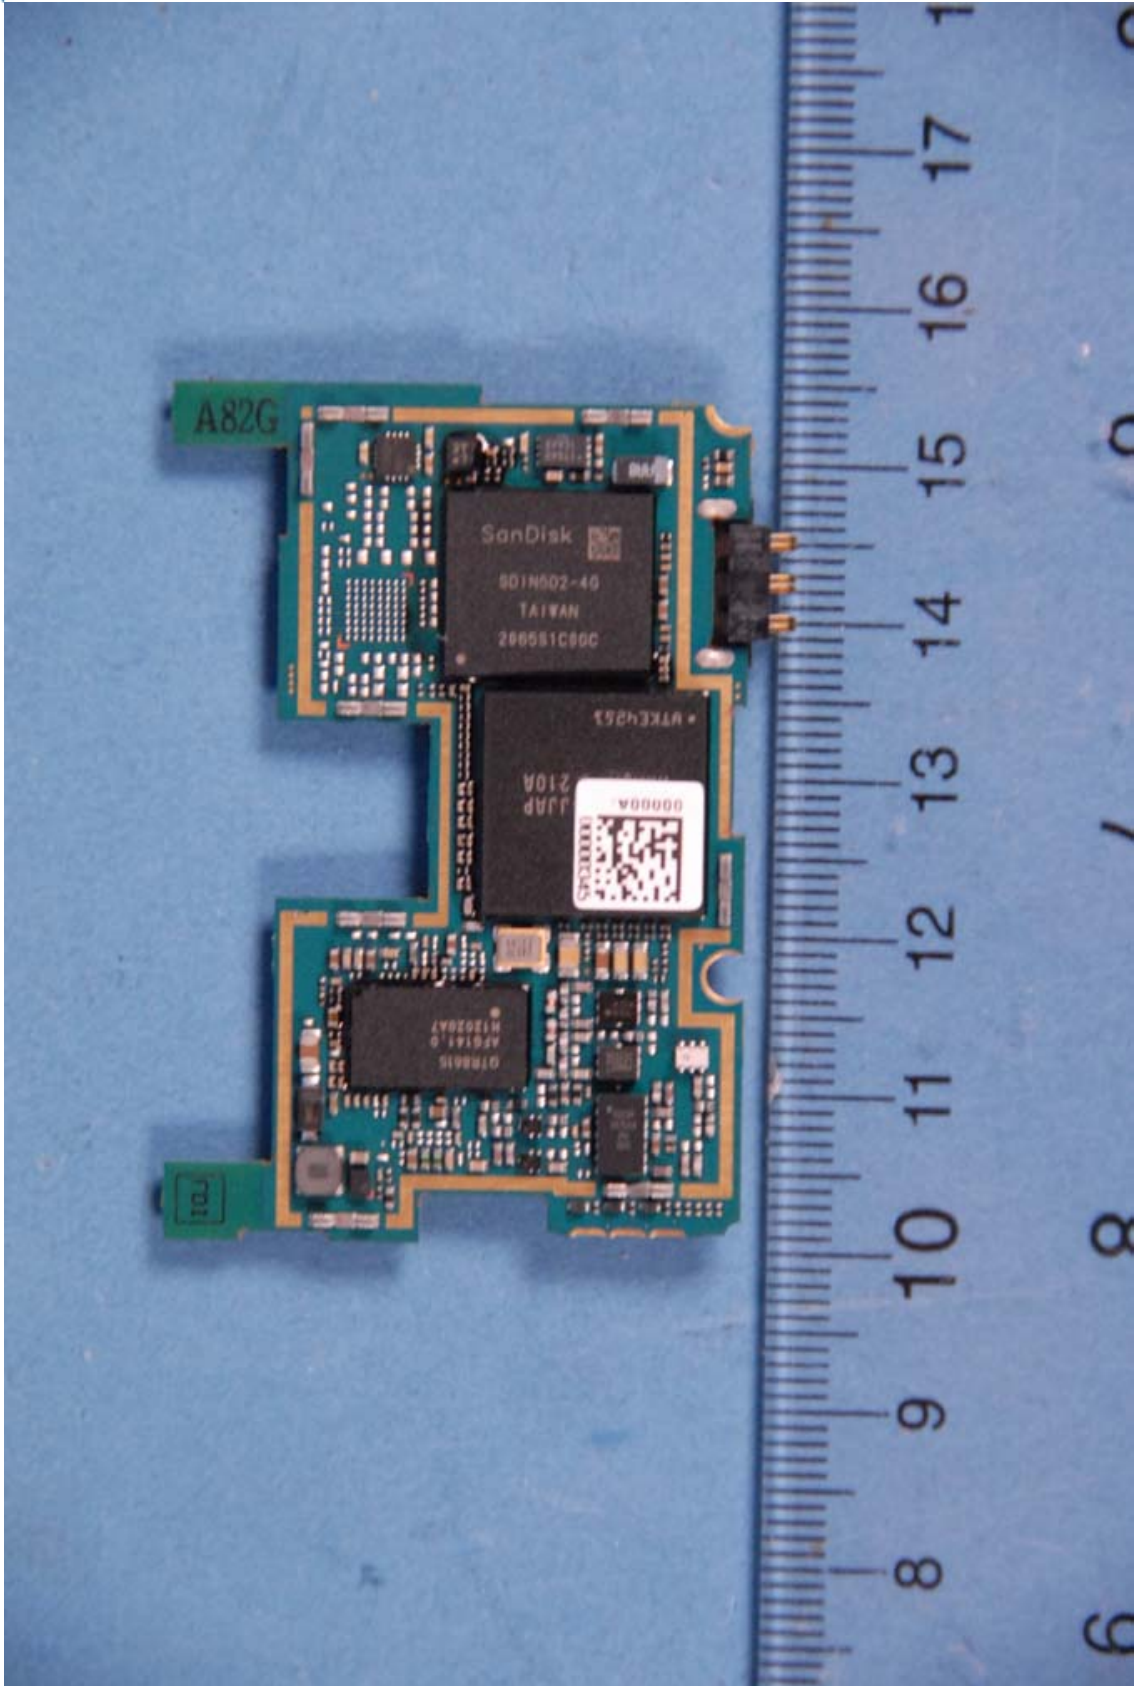

INTERNAL PHOTOGRAPHS

	<p>LG Electronics MobileComm U.S.A FCC ID: ZNFL46C</p>	<p>Model: LGL46C, L46C</p>
<p>Internal Photos</p>	<p>EUT Type: Portable Handset</p>	<p>Page 1 of 9</p>

	<p>LG Electronics MobileComm U.S.A FCC ID: ZNFL46C</p>	<p>Model: LGL46C, L46C</p>
<p>Internal Photos</p>	<p>EUT Type: Portable Handset</p>	<p>Page 2 of 9</p>

 <p>PCTEST ENGINEERING LABORATORY, INC.</p>	LG Electronics MobileComm U.S.A FCC ID: ZNFL46C	Model: LGL46C, L46C
Internal Photos	EUT Type: Portable Handset	Page 3 of 9

	LG Electronics MobileComm U.S.A FCC ID: ZNFL46C	Model: LGL46C, L46C
Internal Photos	EUT Type: Portable Handset	Page 4 of 9

	LG Electronics MobileComm U.S.A FCC ID: ZNFL46C	Model: LGL46C, L46C
Internal Photos	EUT Type: Portable Handset	Page 5 of 9

	LG Electronics MobileComm U.S.A FCC ID: ZNFL46C	Model: LGL46C, L46C
Internal Photos	EUT Type: Portable Handset	Page 6 of 9