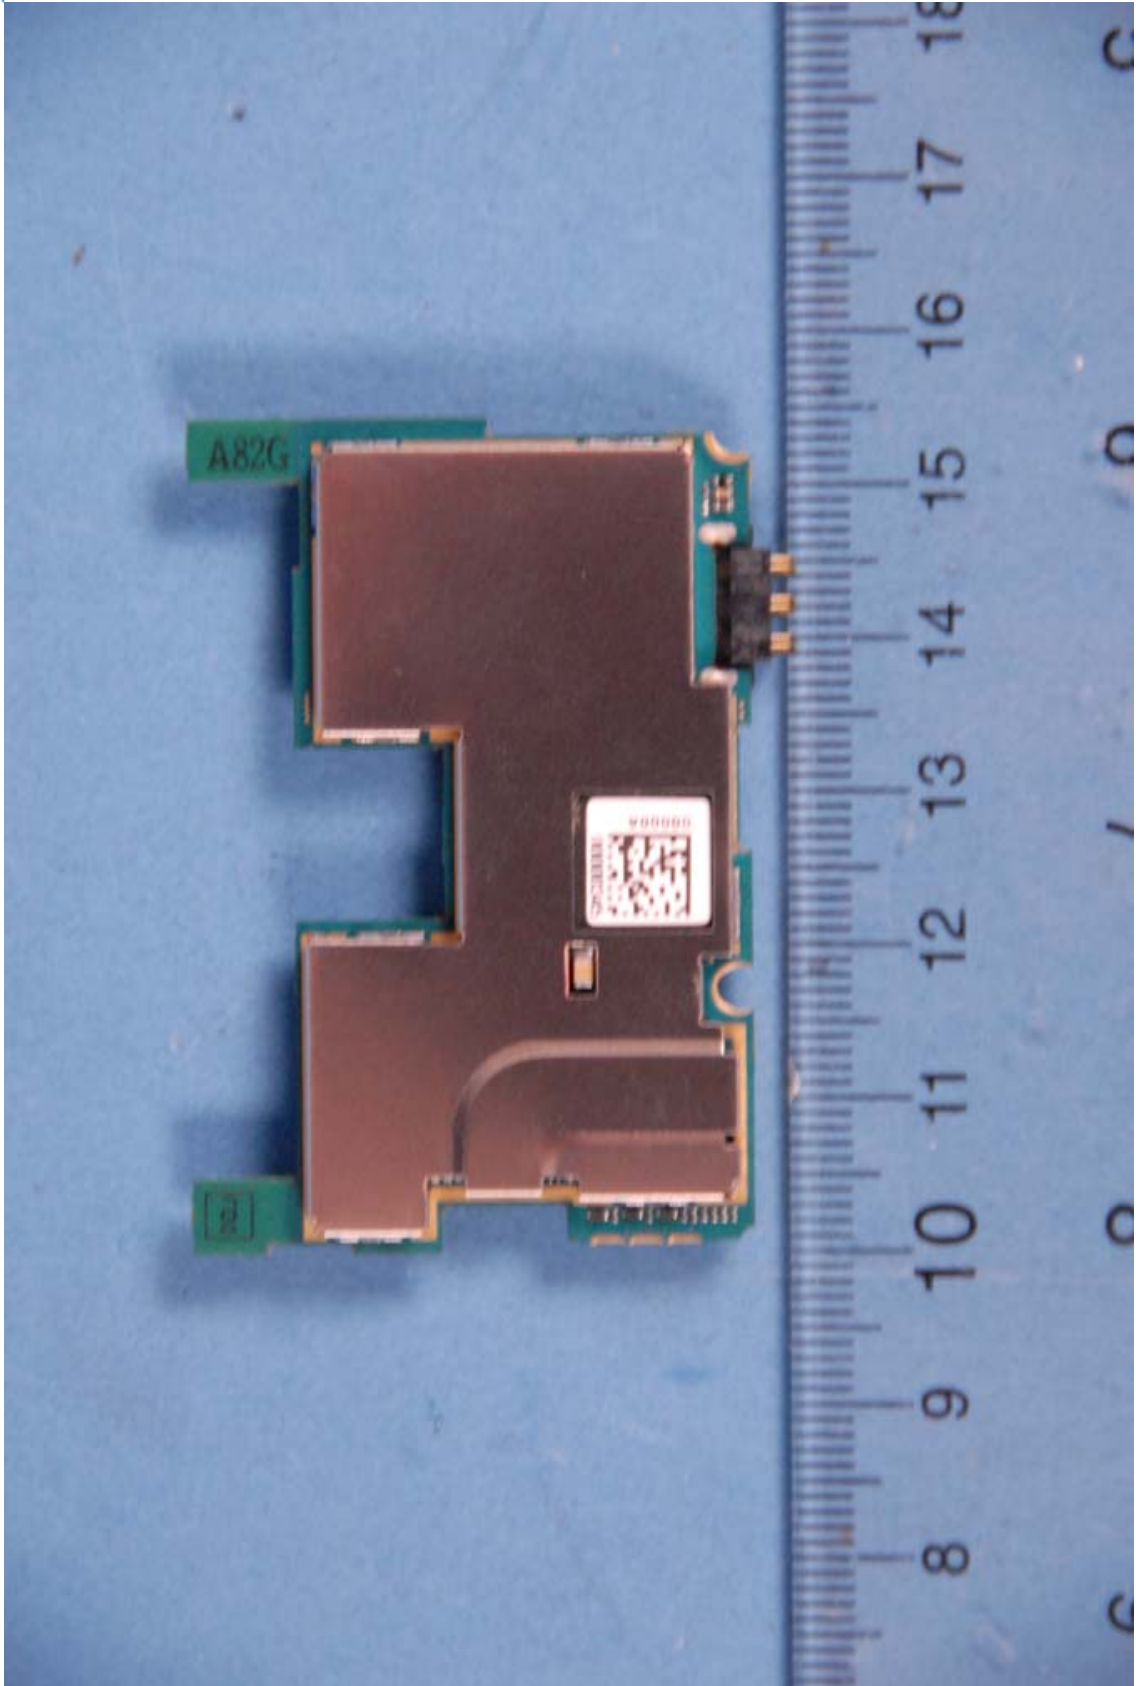

INTERNAL PHOTOGRAPHS

	<p>LG Electronics MobileComm U.S.A FCC ID: ZNFL46C</p>	<p>Model: LGL46C, L46C</p>
<p>Internal Photos</p>	<p>EUT Type: Portable Handset</p>	<p>Page 1 of 9</p>

	<p>LG Electronics MobileComm U.S.A FCC ID: ZNFL46C</p>	<p>Model: LGL46C, L46C</p>
<p>Internal Photos</p>	<p>EUT Type: Portable Handset</p>	<p>Page 2 of 9</p>

 <p>PCTEST ENGINEERING LABORATORY, INC.</p>	LG Electronics MobileComm U.S.A FCC ID: ZNFL46C	Model: LGL46C, L46C
Internal Photos	EUT Type: Portable Handset	Page 3 of 9

	LG Electronics MobileComm U.S.A FCC ID: ZNFL46C	Model: LGL46C, L46C
Internal Photos	EUT Type: Portable Handset	Page 4 of 9

	LG Electronics MobileComm U.S.A FCC ID: ZNFL46C	Model: LGL46C, L46C
Internal Photos	EUT Type: Portable Handset	Page 5 of 9

	LG Electronics MobileComm U.S.A FCC ID: ZNFL46C	Model: LGL46C, L46C
Internal Photos	EUT Type: Portable Handset	Page 6 of 9