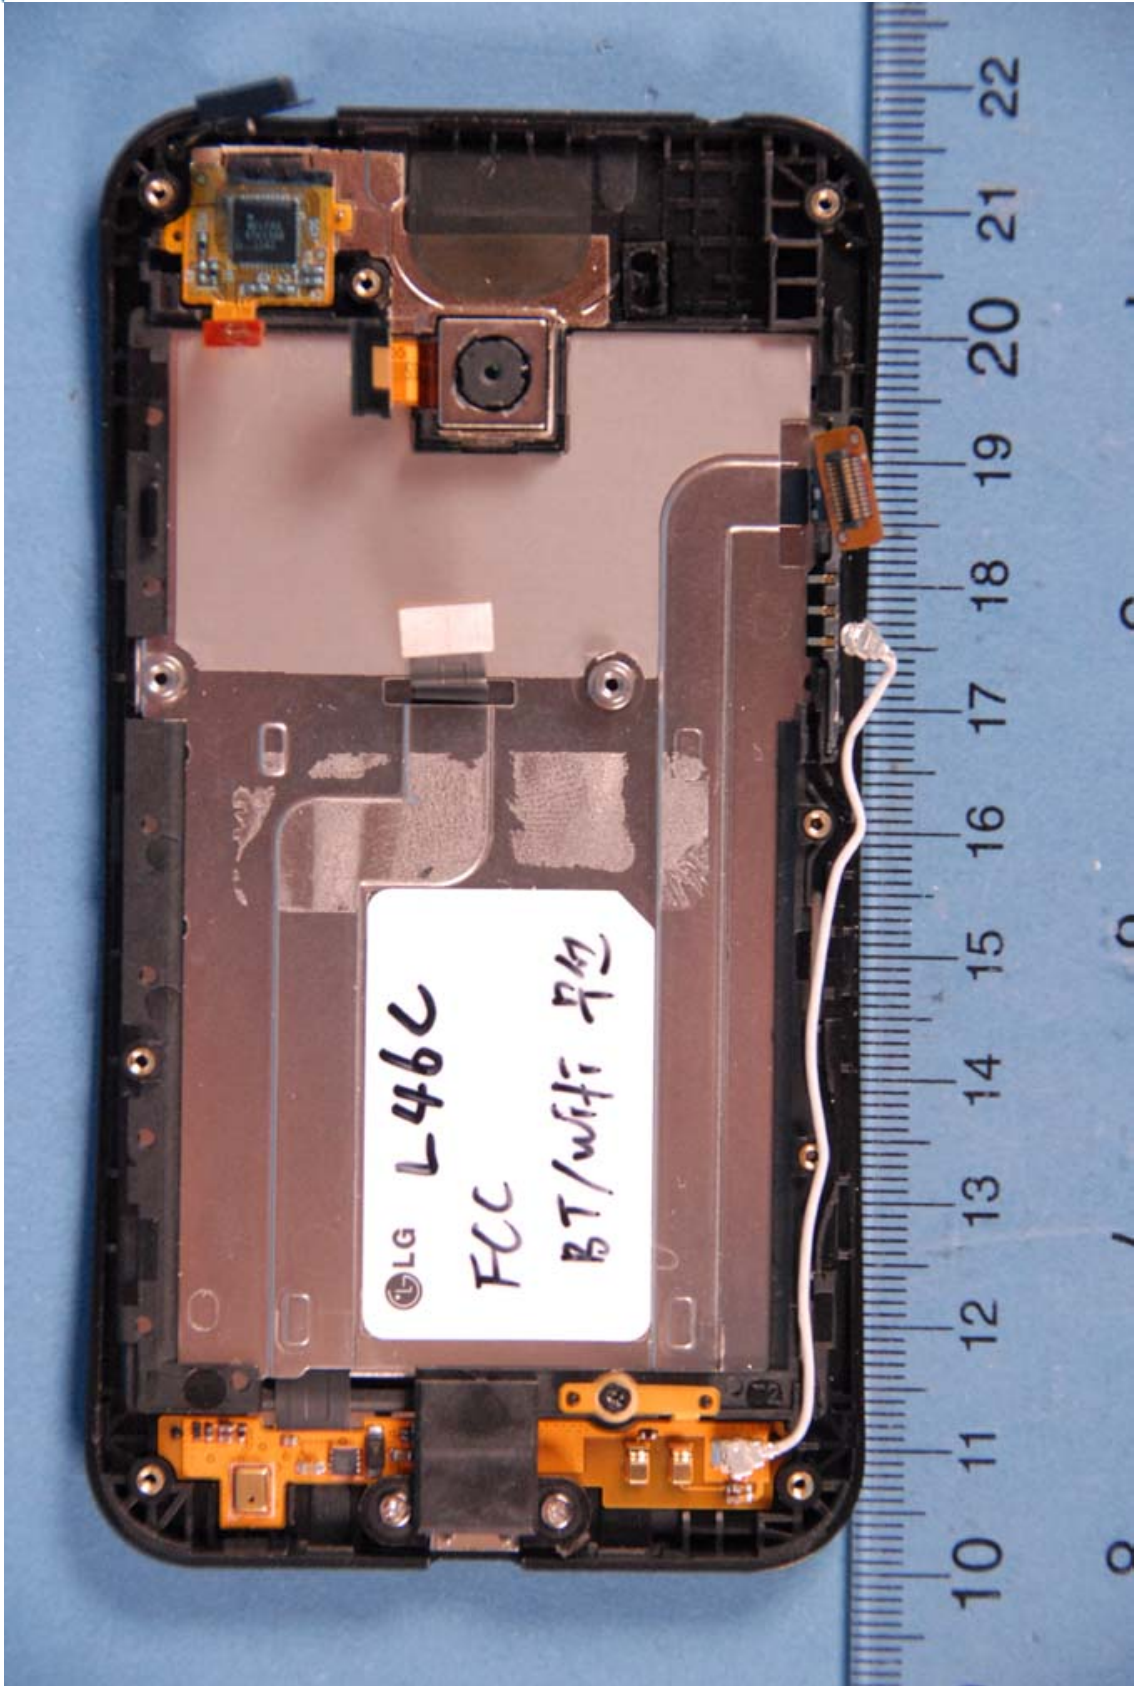

INTERNAL PHOTOGRAPHS

	<p>LG Electronics MobileComm U.S.A FCC ID: ZNFL46C</p>	<p>Model: LGL46C, L46C</p>
<p>Internal Photos</p>	<p>EUT Type: Portable Handset</p>	<p>Page 1 of 9</p>

	<p>LG Electronics MobileComm U.S.A FCC ID: ZNFL46C</p>	<p>Model: LGL46C, L46C</p>
<p>Internal Photos</p>	<p>EUT Type: Portable Handset</p>	<p>Page 2 of 9</p>

 <p>PCTEST ENGINEERING LABORATORY, INC.</p>	LG Electronics MobileComm U.S.A FCC ID: ZNFL46C	Model: LGL46C, L46C
Internal Photos	EUT Type: Portable Handset	Page 3 of 9

	LG Electronics MobileComm U.S.A FCC ID: ZNFL46C	Model: LGL46C, L46C
Internal Photos	EUT Type: Portable Handset	Page 4 of 9

	LG Electronics MobileComm U.S.A FCC ID: ZNFL46C	Model: LGL46C, L46C
Internal Photos	EUT Type: Portable Handset	Page 5 of 9

	LG Electronics MobileComm U.S.A FCC ID: ZNFL46C	Model: LGL46C, L46C
Internal Photos	EUT Type: Portable Handset	Page 6 of 9