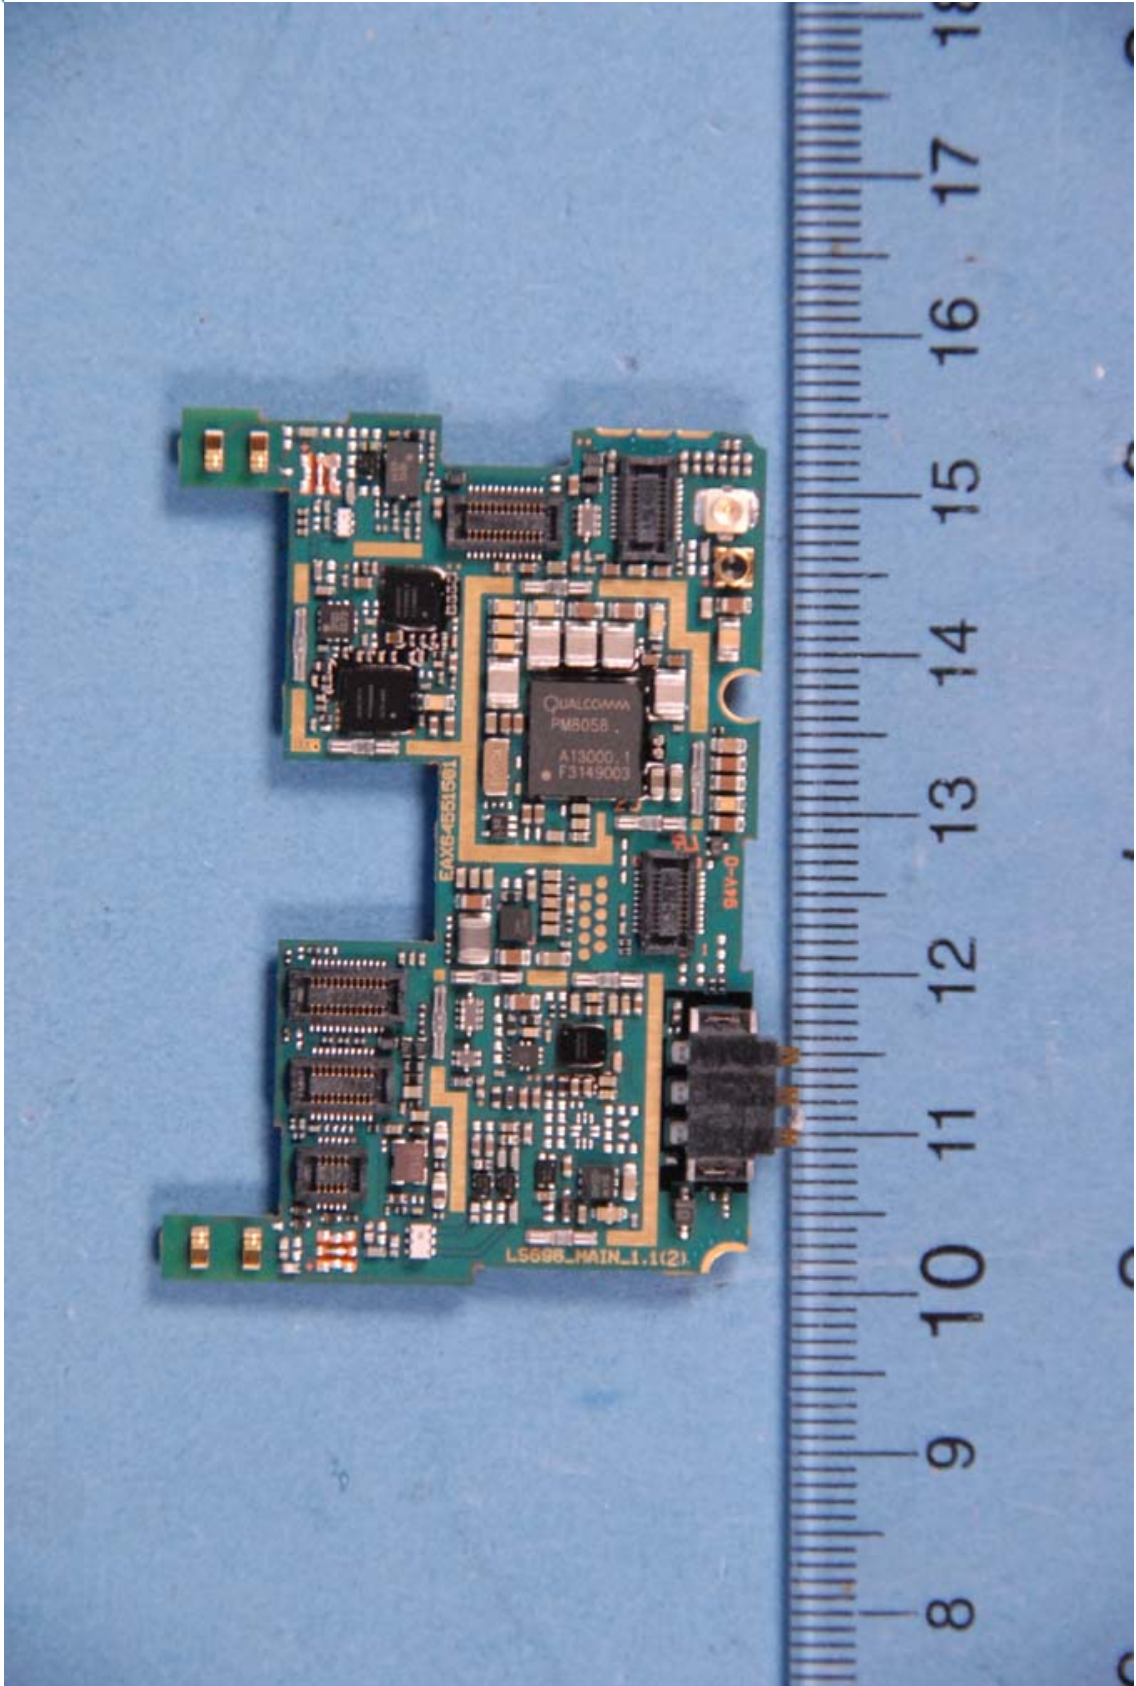

INTERNAL PHOTOGRAPHS

	<p>LG Electronics MobileComm U.S.A FCC ID: ZNFL46C</p>	<p>Model: LGL46C, L46C</p>
<p>Internal Photos</p>	<p>EUT Type: Portable Handset</p>	<p>Page 1 of 9</p>

	<p>LG Electronics MobileComm U.S.A FCC ID: ZNFL46C</p>	<p>Model: LGL46C, L46C</p>
<p>Internal Photos</p>	<p>EUT Type: Portable Handset</p>	<p>Page 2 of 9</p>

 <p>PCTEST ENGINEERING LABORATORY, INC.</p>	LG Electronics MobileComm U.S.A FCC ID: ZNFL46C	Model: LGL46C, L46C
Internal Photos	EUT Type: Portable Handset	Page 3 of 9

	LG Electronics MobileComm U.S.A FCC ID: ZNFL46C	Model: LGL46C, L46C
Internal Photos	EUT Type: Portable Handset	Page 4 of 9

	LG Electronics MobileComm U.S.A FCC ID: ZNFL46C	Model: LGL46C, L46C
Internal Photos	EUT Type: Portable Handset	Page 5 of 9

	LG Electronics MobileComm U.S.A FCC ID: ZNFL46C	Model: LGL46C, L46C
Internal Photos	EUT Type: Portable Handset	Page 6 of 9