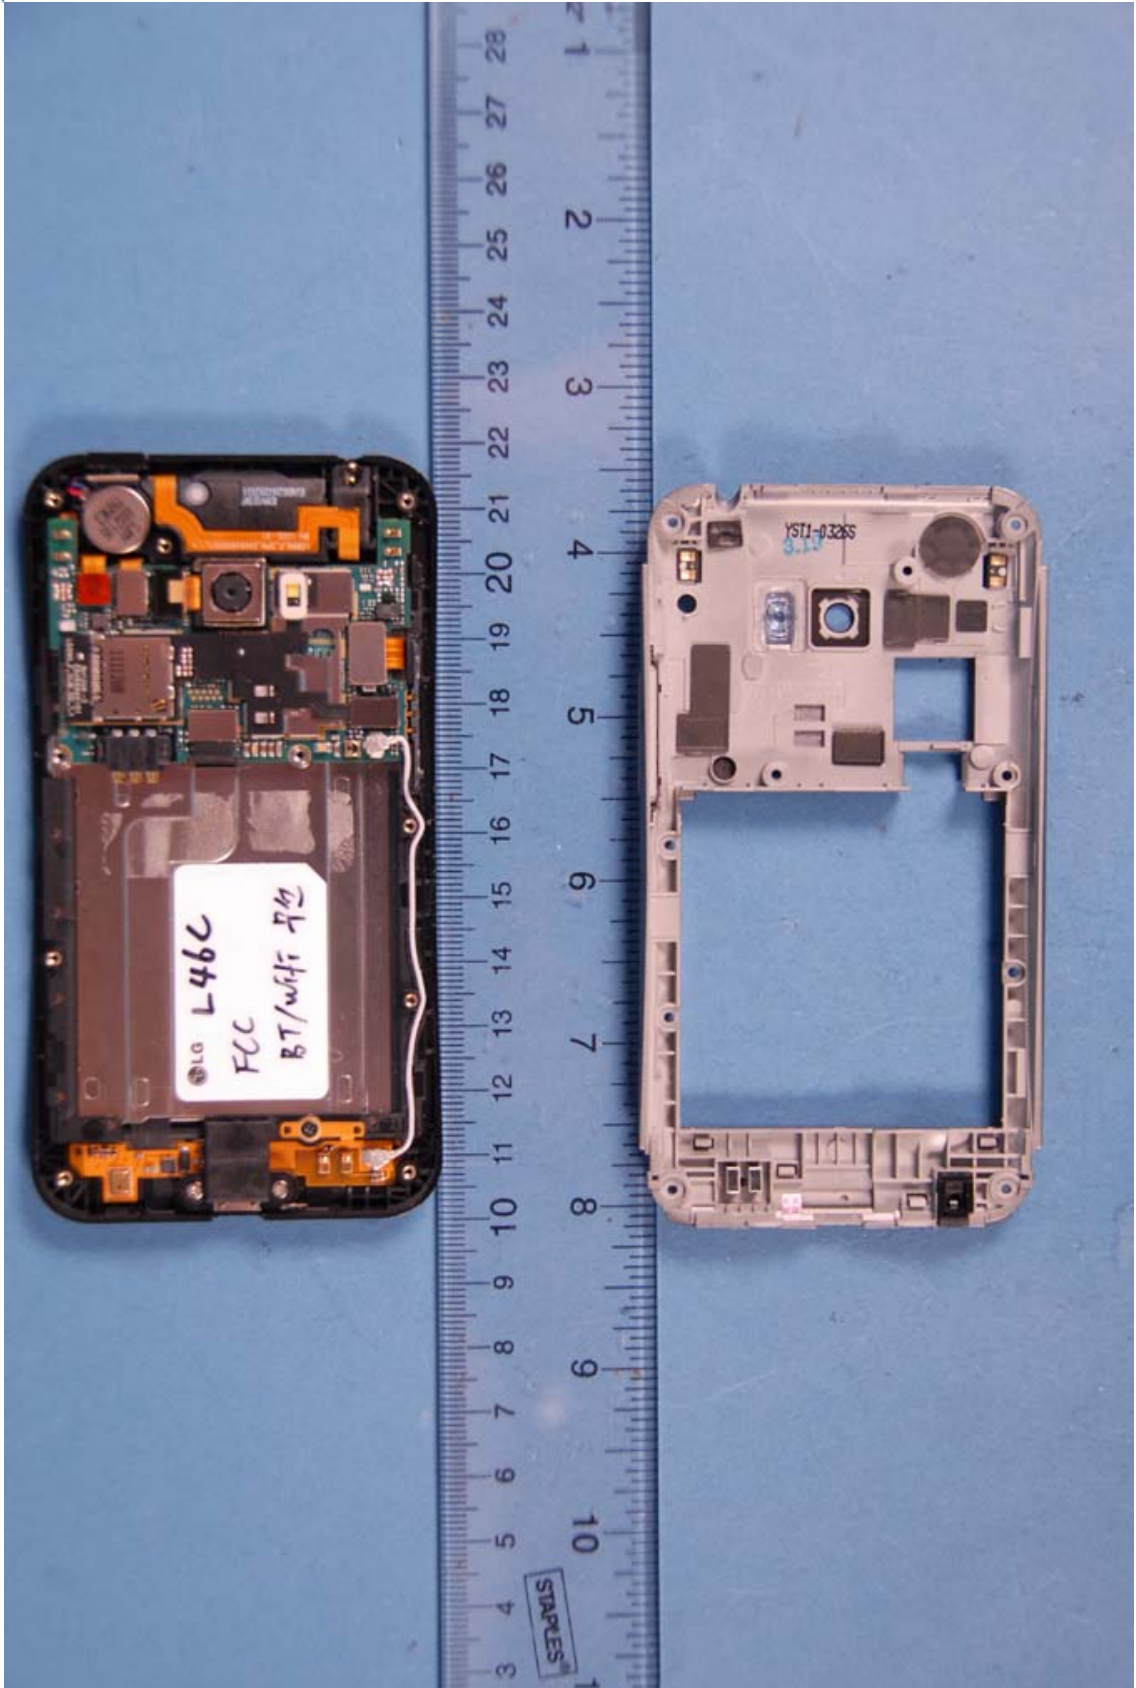

INTERNAL PHOTOGRAPHS

	<p>LG Electronics MobileComm U.S.A FCC ID: ZNFL46C</p>	<p>Model: LGL46C, L46C</p>
<p>Internal Photos</p>	<p>EUT Type: Portable Handset</p>	<p>Page 1 of 9</p>

	<p>LG Electronics MobileComm U.S.A FCC ID: ZNFL46C</p>	<p>Model: LGL46C, L46C</p>
<p>Internal Photos</p>	<p>EUT Type: Portable Handset</p>	<p>Page 2 of 9</p>

 <p>PCTEST ENGINEERING LABORATORY, INC.</p>	LG Electronics MobileComm U.S.A FCC ID: ZNFL46C	Model: LGL46C, L46C
Internal Photos	EUT Type: Portable Handset	Page 3 of 9

	LG Electronics MobileComm U.S.A FCC ID: ZNFL46C	Model: LGL46C, L46C
Internal Photos	EUT Type: Portable Handset	Page 4 of 9

	LG Electronics MobileComm U.S.A FCC ID: ZNFL46C	Model: LGL46C, L46C
Internal Photos	EUT Type: Portable Handset	Page 5 of 9

	LG Electronics MobileComm U.S.A FCC ID: ZNFL46C	Model: LGL46C, L46C
Internal Photos	EUT Type: Portable Handset	Page 6 of 9