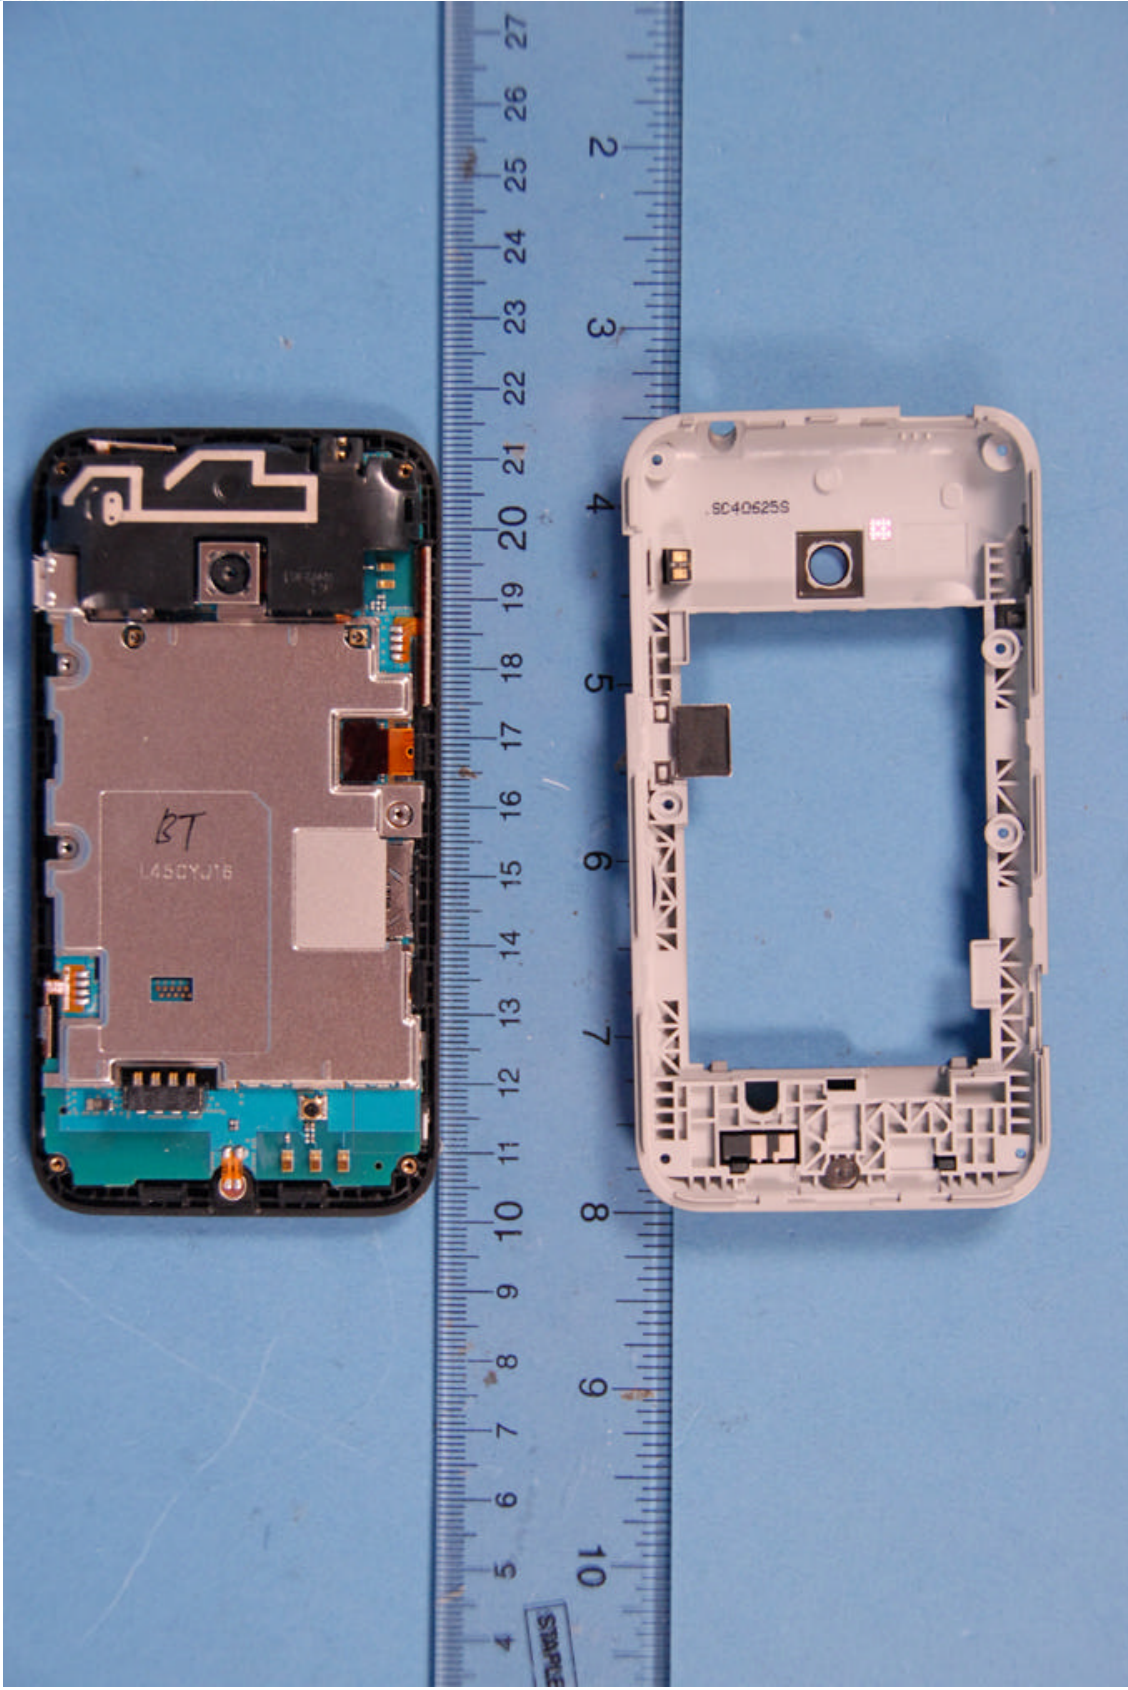

INTERNAL PHOTOGRAPHS

	LG Electronics Mobile Comm. FCC ID: ZNFL45C	Model: L45C
Internal Photos	EUT Type: Cellular/PCS CDMA/EvDO Phone with Bluetooth and WLAN	Page 1 of 1

	LG Electronics Mobile Comm. FCC ID: ZNFL45C	Model: L45C
Internal Photos	EUT Type: Cellular/PCS CDMA/EvDO Phone with Bluetooth and WLAN	Page 2 of 2

	LG Electronics Mobile Comm. FCC ID: ZNFL45C	Model: L45C
Internal Photos	EUT Type: Cellular/PCS CDMA/EvDO Phone with Bluetooth and WLAN	Page 3 of 3

	LG Electronics Mobile Comm. FCC ID: ZNFL45C	Model: L45C
Internal Photos	EUT Type: Cellular/PCS CDMA/EvDO Phone with Bluetooth and WLAN	Page 4 of 4

	LG Electronics Mobile Comm. FCC ID: ZNFL45C	Model: L45C
Internal Photos	EUT Type: Cellular/PCS CDMA/EvDO Phone with Bluetooth and WLAN	Page 5 of 5

	LG Electronics Mobile Comm. FCC ID: ZNFL45C	Model: L45C
Internal Photos	EUT Type: Cellular/PCS CDMA/EvDO Phone with Bluetooth and WLAN	Page 6 of 6

	LG Electronics Mobile Comm. FCC ID: ZNFL45C	Model: L45C
Internal Photos	EUT Type: Cellular/PCS CDMA/EvDO Phone with Bluetooth and WLAN	Page 7 of 7

	LG Electronics Mobile Comm. FCC ID: ZNFL45C	Model: L45C
Internal Photos	EUT Type: Cellular/PCS CDMA/EvDO Phone with Bluetooth and WLAN	Page 8 of 8