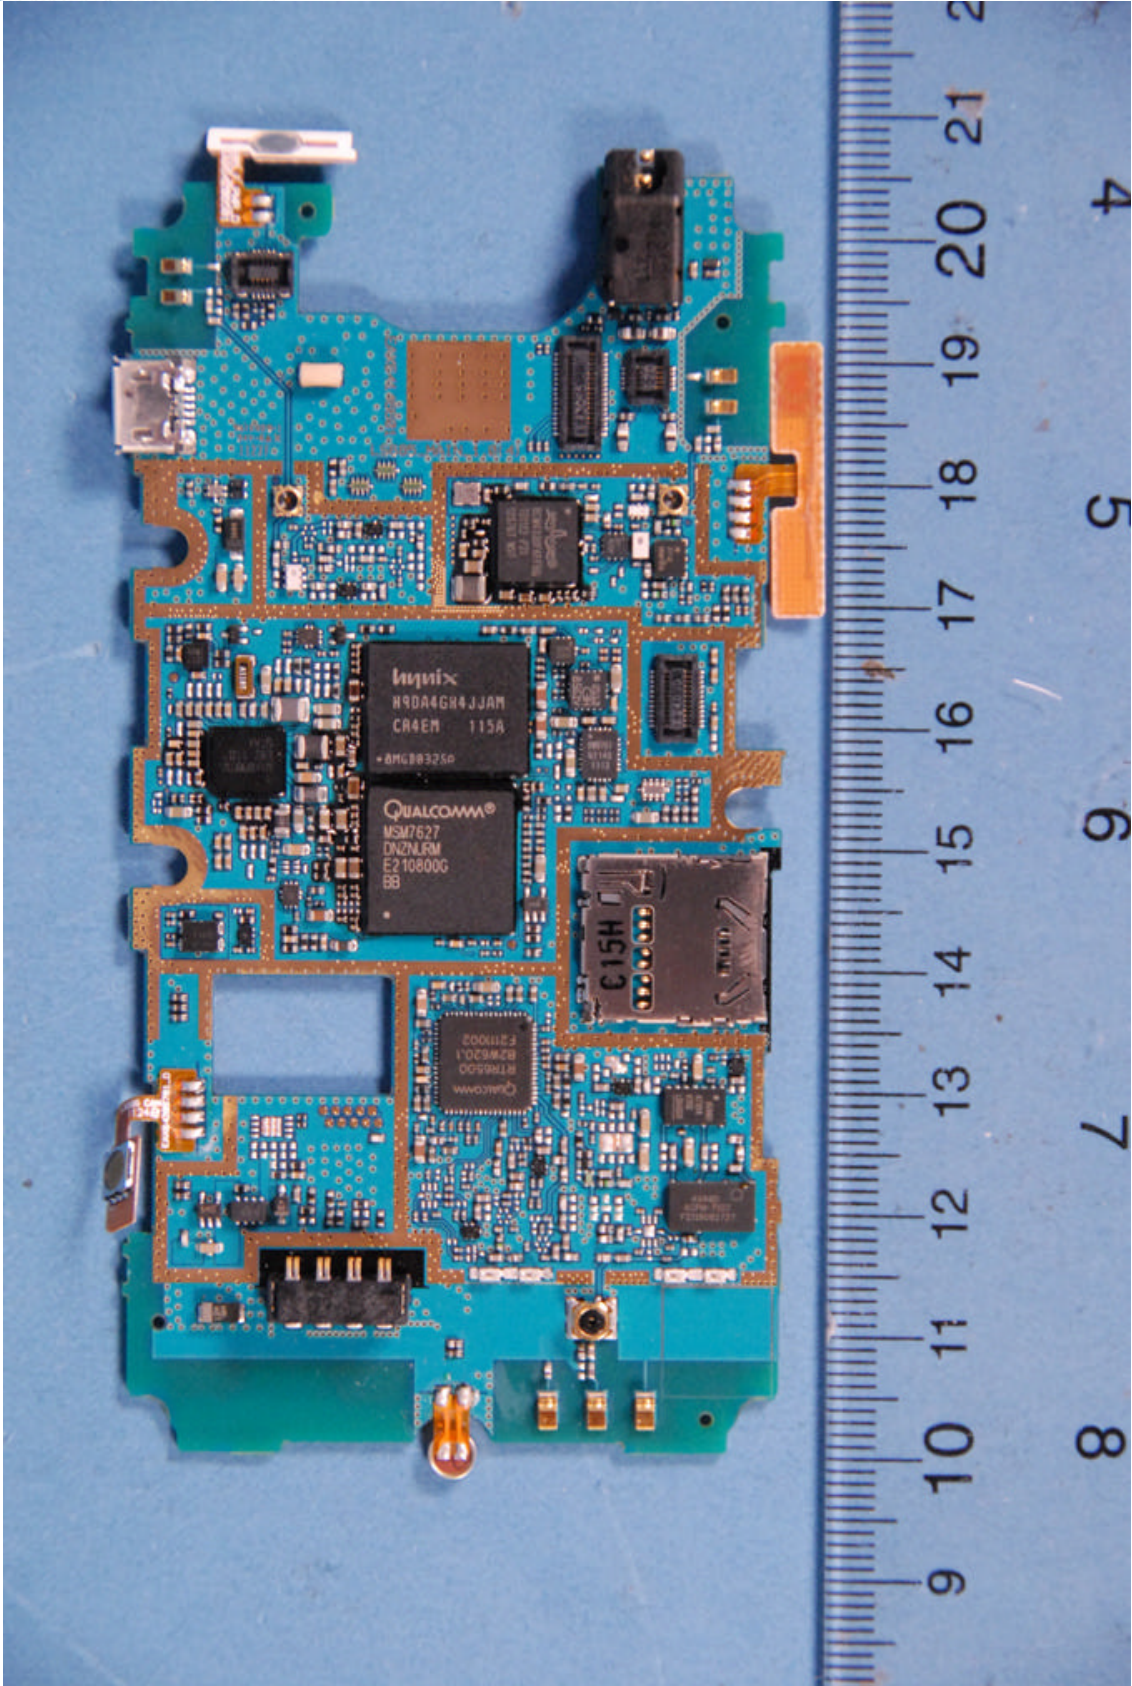

INTERNAL PHOTOGRAPHS

	LG Electronics Mobile Comm. FCC ID: ZNFL45C	Model: L45C
Internal Photos	EUT Type: Cellular/PCS CDMA/EvDO Phone with Bluetooth and WLAN	Page 1 of 1

	LG Electronics Mobile Comm. FCC ID: ZNFL45C	Model: L45C
Internal Photos	EUT Type: Cellular/PCS CDMA/EvDO Phone with Bluetooth and WLAN	Page 2 of 2

	LG Electronics Mobile Comm. FCC ID: ZNFL45C	Model: L45C
Internal Photos	EUT Type: Cellular/PCS CDMA/EvDO Phone with Bluetooth and WLAN	Page 3 of 3

	LG Electronics Mobile Comm. FCC ID: ZNFL45C	Model: L45C
Internal Photos	EUT Type: Cellular/PCS CDMA/EvDO Phone with Bluetooth and WLAN	Page 4 of 4

	LG Electronics Mobile Comm. FCC ID: ZNFL45C	Model: L45C
Internal Photos	EUT Type: Cellular/PCS CDMA/EvDO Phone with Bluetooth and WLAN	Page 5 of 5

	LG Electronics Mobile Comm. FCC ID: ZNFL45C	Model: L45C
Internal Photos	EUT Type: Cellular/PCS CDMA/EvDO Phone with Bluetooth and WLAN	Page 6 of 6

	LG Electronics Mobile Comm. FCC ID: ZNFL45C	Model: L45C
Internal Photos	EUT Type: Cellular/PCS CDMA/EvDO Phone with Bluetooth and WLAN	Page 7 of 7

	LG Electronics Mobile Comm. FCC ID: ZNFL45C	Model: L45C
Internal Photos	EUT Type: Cellular/PCS CDMA/EvDO Phone with Bluetooth and WLAN	Page 8 of 8