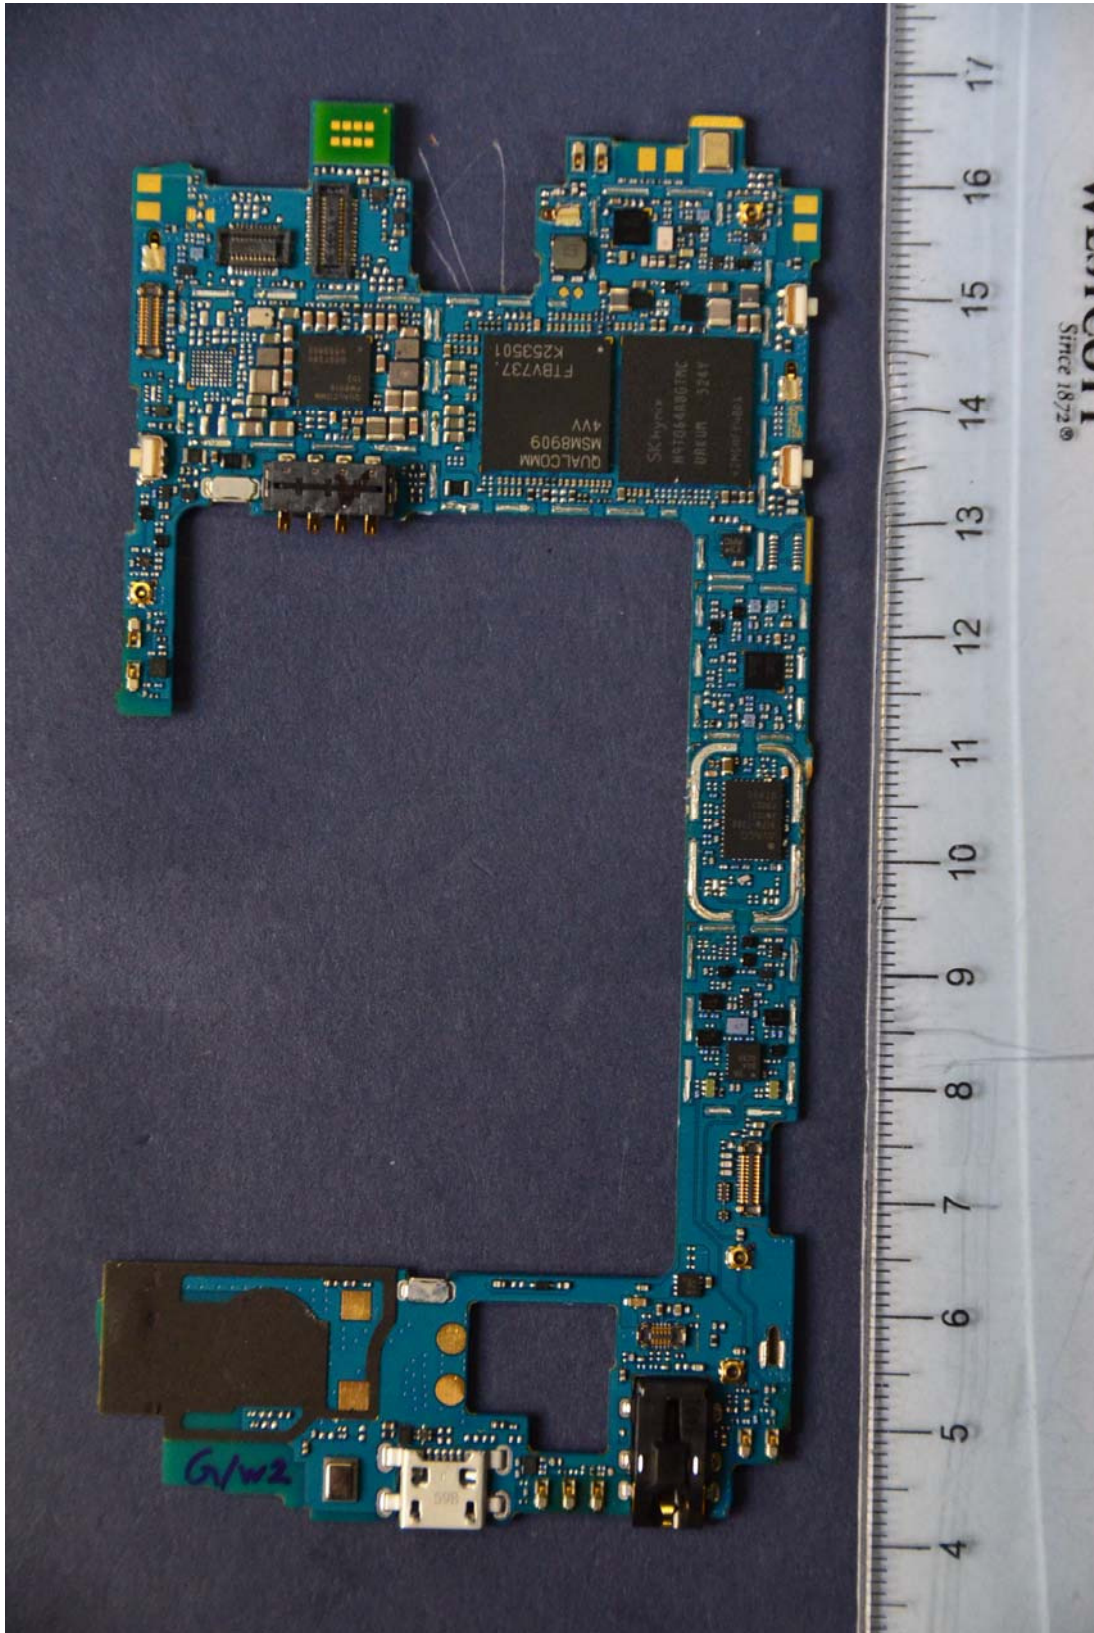

**INTERNAL PHOTOGRAPHS**

	<p>LG Electronics MobileComm U.S.A FCC ID: ZNFL43AL</p>	<p>Model: LGK120</p>
<p>Internal Photos</p>	<p>EUT Type: Portable Handset</p>	<p>Page 2 of 9</p>

	<p>LG Electronics MobileComm U.S.A FCC ID: ZNFL43AL</p>	<p>Model: LGK120</p>
<p>Internal Photos</p>	<p>EUT Type: Portable Handset</p>	<p>Page 3 of 9</p>

	<p>LG Electronics MobileComm U.S.A FCC ID: ZNFL43AL</p>	<p>Model: LGK120</p>
<p>Internal Photos</p>	<p>EUT Type: Portable Handset</p>	<p>Page 7 of 9</p>

	LG Electronics MobileComm U.S.A FCC ID: ZNFL43AL	Model: LGK120
Internal Photos	EUT Type: Portable Handset	Page 8 of 9

	<p>LG Electronics MobileComm U.S.A FCC ID: ZNFL43AL</p>	<p>Model: LGK120</p>
<p>Internal Photos</p>	<p>EUT Type: Portable Handset</p>	<p>Page 9 of 9</p>