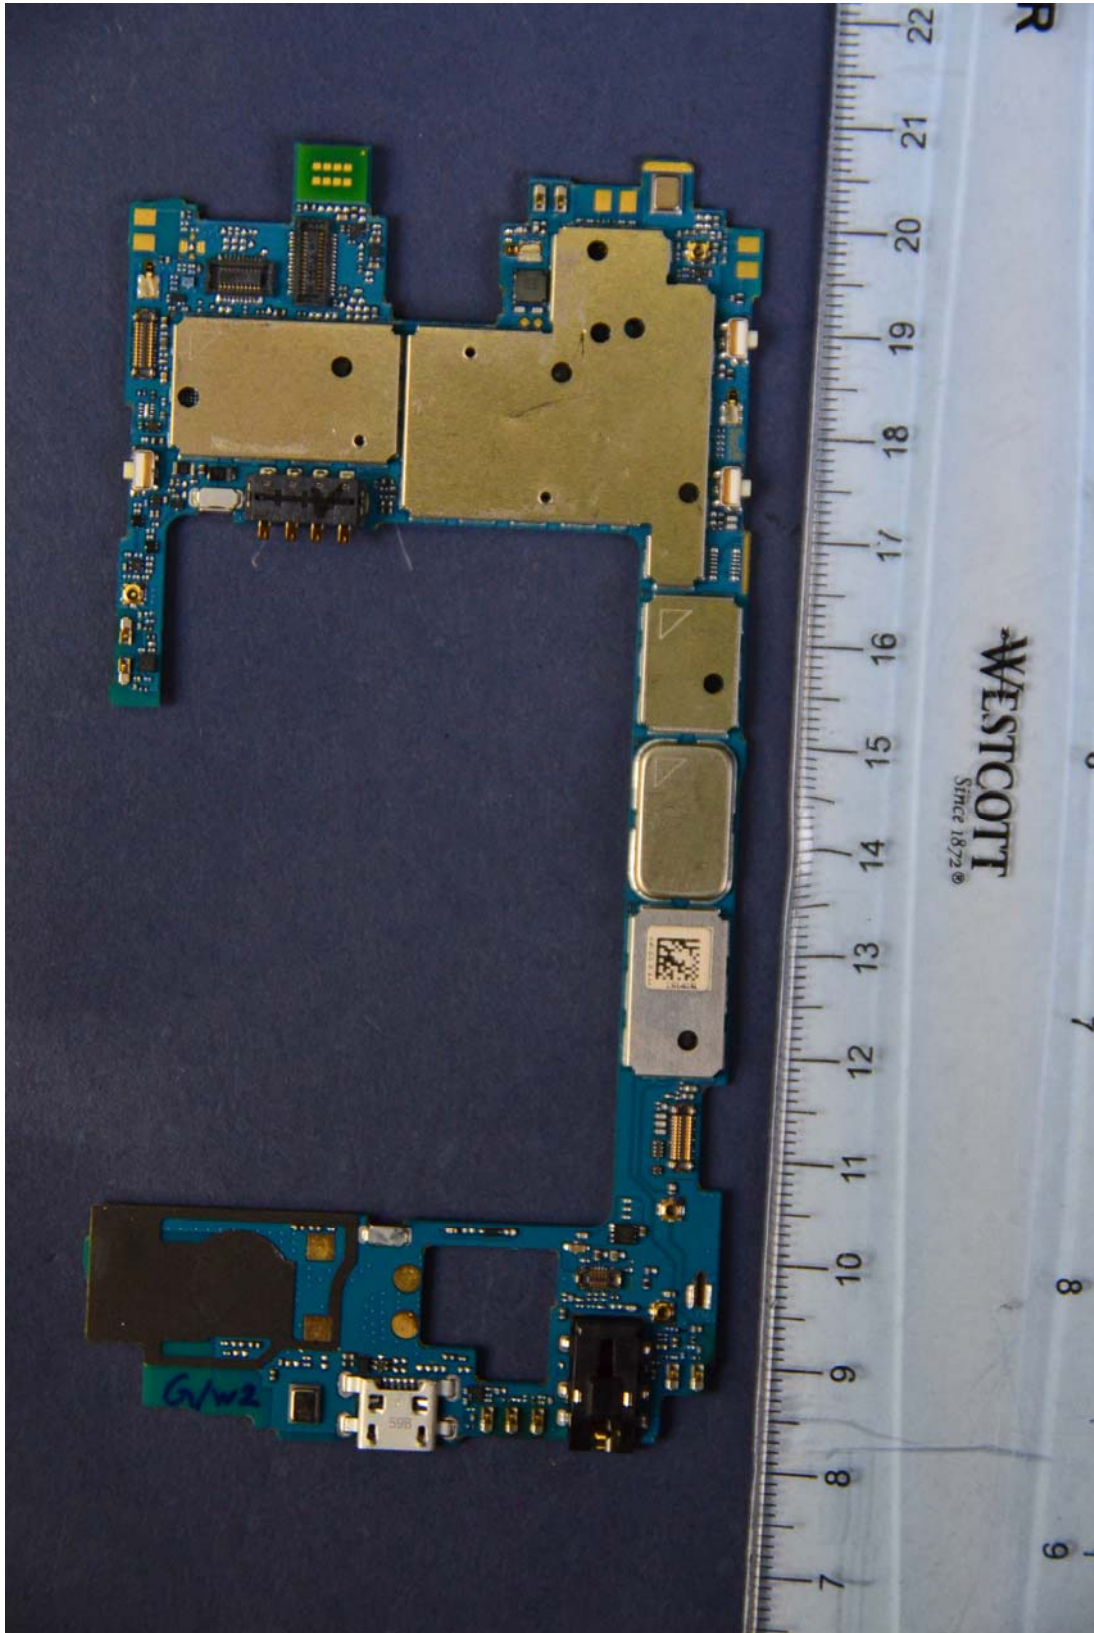

**INTERNAL PHOTOGRAPHS**

	<p>LG Electronics MobileComm U.S.A FCC ID: ZNFL43AL</p>	<p>Model: LGK120</p>
<p>Internal Photos</p>	<p>EUT Type: Portable Handset</p>	<p>Page 2 of 9</p>

	<p>LG Electronics MobileComm U.S.A FCC ID: ZNFL43AL</p>	<p>Model: LGK120</p>
<p>Internal Photos</p>	<p>EUT Type: Portable Handset</p>	<p>Page 3 of 9</p>

	<p>LG Electronics MobileComm U.S.A FCC ID: ZNFL43AL</p>	<p>Model: LGK120</p>
<p>Internal Photos</p>	<p>EUT Type: Portable Handset</p>	<p>Page 7 of 9</p>

	LG Electronics MobileComm U.S.A FCC ID: ZNFL43AL	Model: LGK120
Internal Photos	EUT Type: Portable Handset	Page 8 of 9

	<p>LG Electronics MobileComm U.S.A FCC ID: ZNFL43AL</p>	<p>Model: LGK120</p>
<p>Internal Photos</p>	<p>EUT Type: Portable Handset</p>	<p>Page 9 of 9</p>