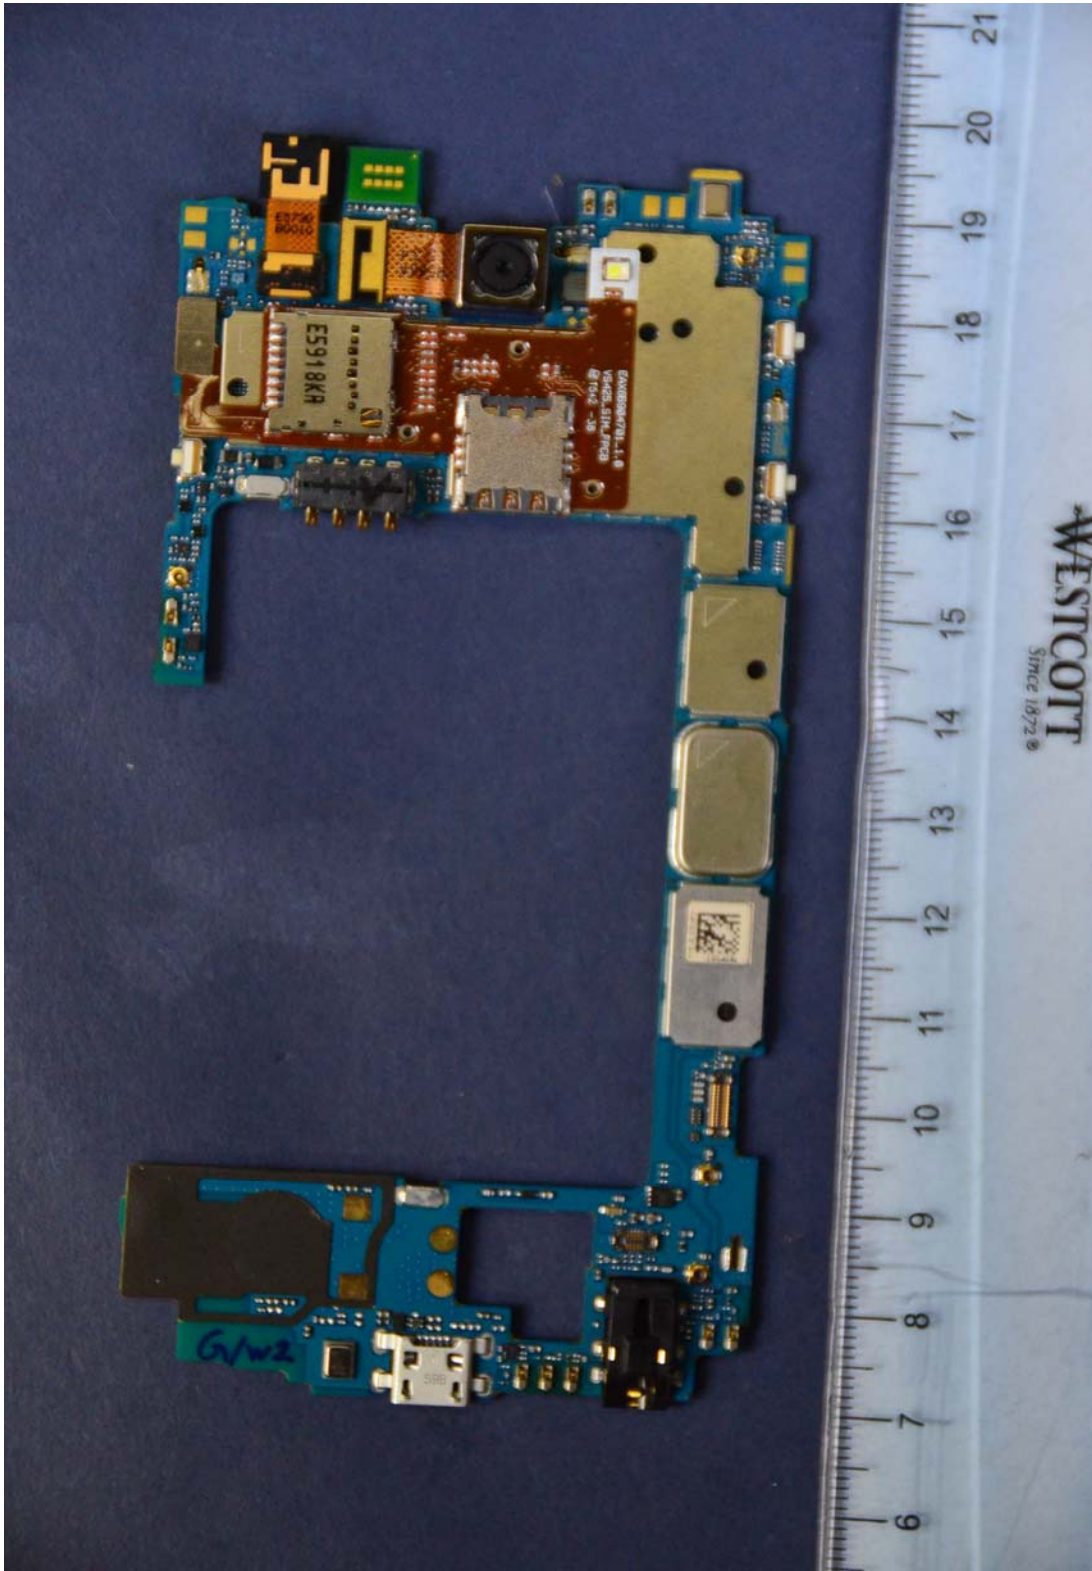

**INTERNAL PHOTOGRAPHS**

	<p>LG Electronics MobileComm U.S.A FCC ID: ZNFL43AL</p>	<p>Model: LGK120</p>
<p>Internal Photos</p>	<p>EUT Type: Portable Handset</p>	<p>Page 2 of 9</p>

	<p>LG Electronics MobileComm U.S.A FCC ID: ZNFL43AL</p>	<p>Model: LGK120</p>
<p>Internal Photos</p>	<p>EUT Type: Portable Handset</p>	<p>Page 3 of 9</p>

	<p>LG Electronics MobileComm U.S.A FCC ID: ZNFL43AL</p>	<p>Model: LGK120</p>
<p>Internal Photos</p>	<p>EUT Type: Portable Handset</p>	<p>Page 7 of 9</p>

	LG Electronics MobileComm U.S.A FCC ID: ZNFL43AL	Model: LGK120
Internal Photos	EUT Type: Portable Handset	Page 8 of 9

	<p>LG Electronics MobileComm U.S.A FCC ID: ZNFL43AL</p>	<p>Model: LGK120</p>
<p>Internal Photos</p>	<p>EUT Type: Portable Handset</p>	<p>Page 9 of 9</p>