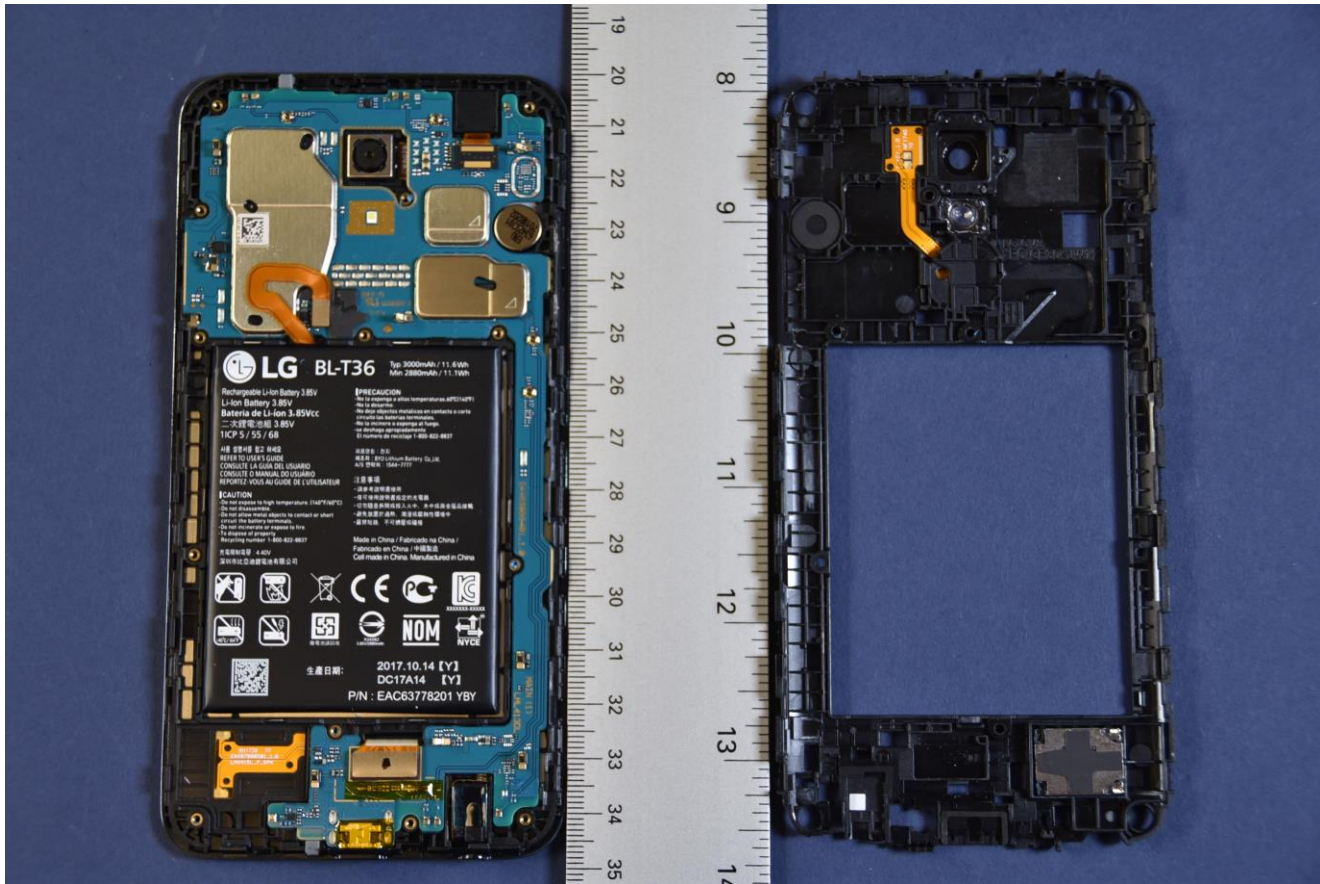

INTERNAL PHOTOGRAPHS

	LG Electronics MobileComm U.S.A FCC ID: ZNFL413DL	Model: LML413DL
Internal Photos	EUT Type: Portable Handset	Page 1 of 9

	<p>LG Electronics MobileComm U.S.A FCC ID: ZNFL413DL</p>	<p>Model: LML413DL</p>
<p>Internal Photos</p>	<p>EUT Type: Portable Handset</p>	<p>Page 2 of 9</p>

	LG Electronics MobileComm U.S.A FCC ID: ZNFL413DL	Model: LML413DL
Internal Photos	EUT Type: Portable Handset	Page 4 of 9

	LG Electronics MobileComm U.S.A FCC ID: ZNFL413DL	Model: LML413DL
Internal Photos	EUT Type: Portable Handset	Page 5 of 9

	<p>LG Electronics MobileComm U.S.A FCC ID: ZNFL413DL</p>	<p>Model: LML413DL</p>
<p>Internal Photos</p>	<p>EUT Type: Portable Handset</p>	<p>Page 7 of 9</p>

	<p>LG Electronics MobileComm U.S.A FCC ID: ZNFL413DL</p>	<p>Model: LML413DL</p>
<p>Internal Photos</p>	<p>EUT Type: Portable Handset</p>	<p>Page 8 of 9</p>

	LG Electronics MobileComm U.S.A FCC ID: ZNFL413DL	Model: LML413DL
Internal Photos	EUT Type: Portable Handset	Page 9 of 9