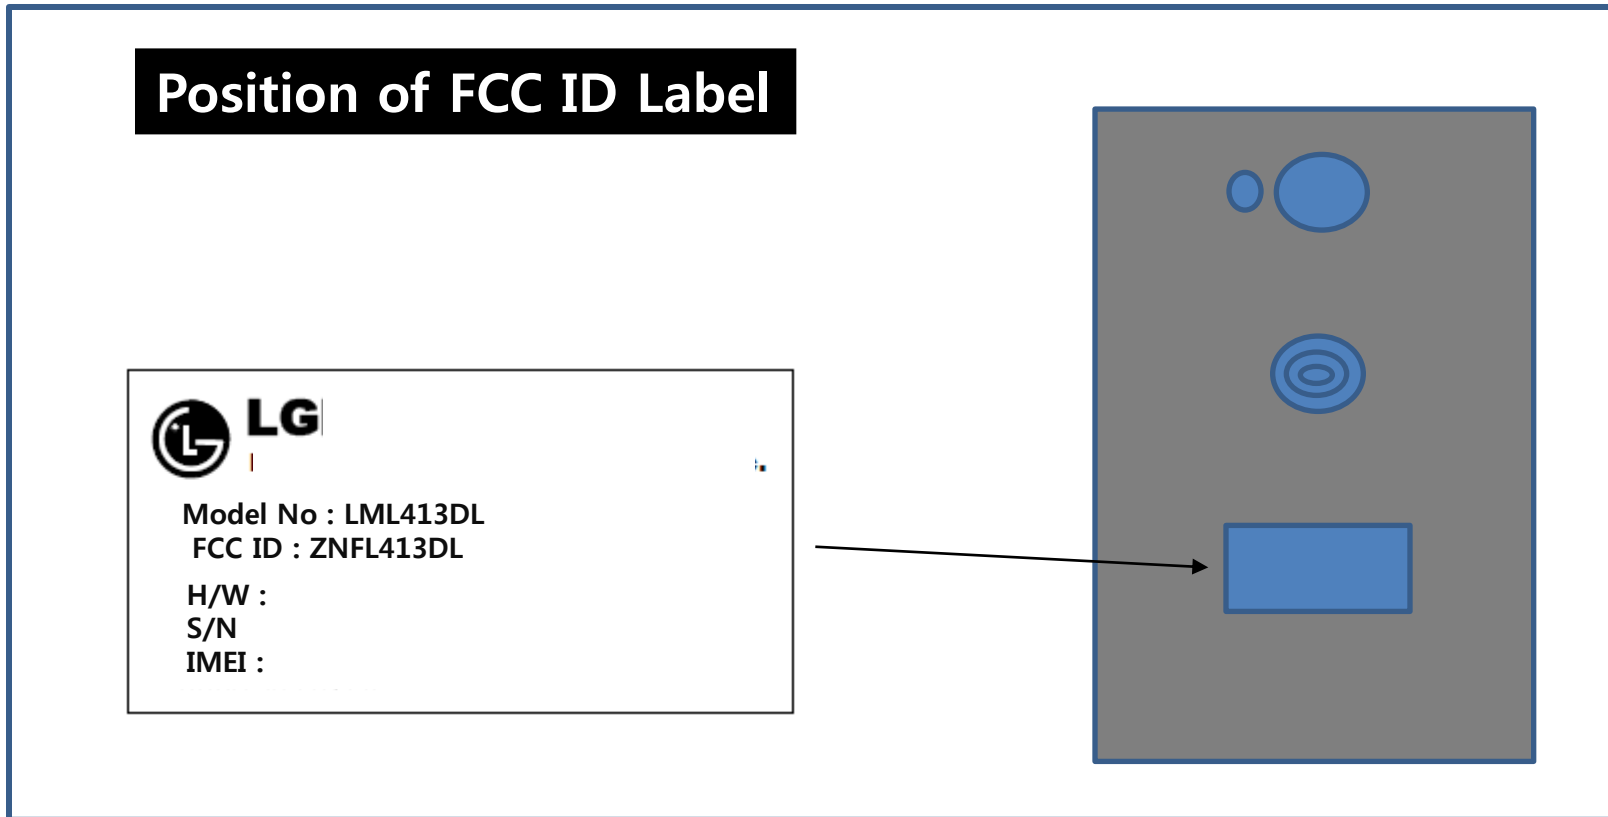

※ LML413DL FCC ID Label Form

The FCC ID shown will be readily visible at the time of purchase because it's attached on the back side of the device.

Additionally, the label is attached permanently to the EUT by an adhesive since the adhesive is a permanent type with strong strength.

※ LM-X410ULMG FCC ID Label Form

The FCC ID shown will be readily visible at the time of purchase because it's attached on the back side of the device.

Additionally, the label is attached permanently to the EUT by an adhesive since the adhesive is a permanent type with strong strength.

Position of FCC ID Label